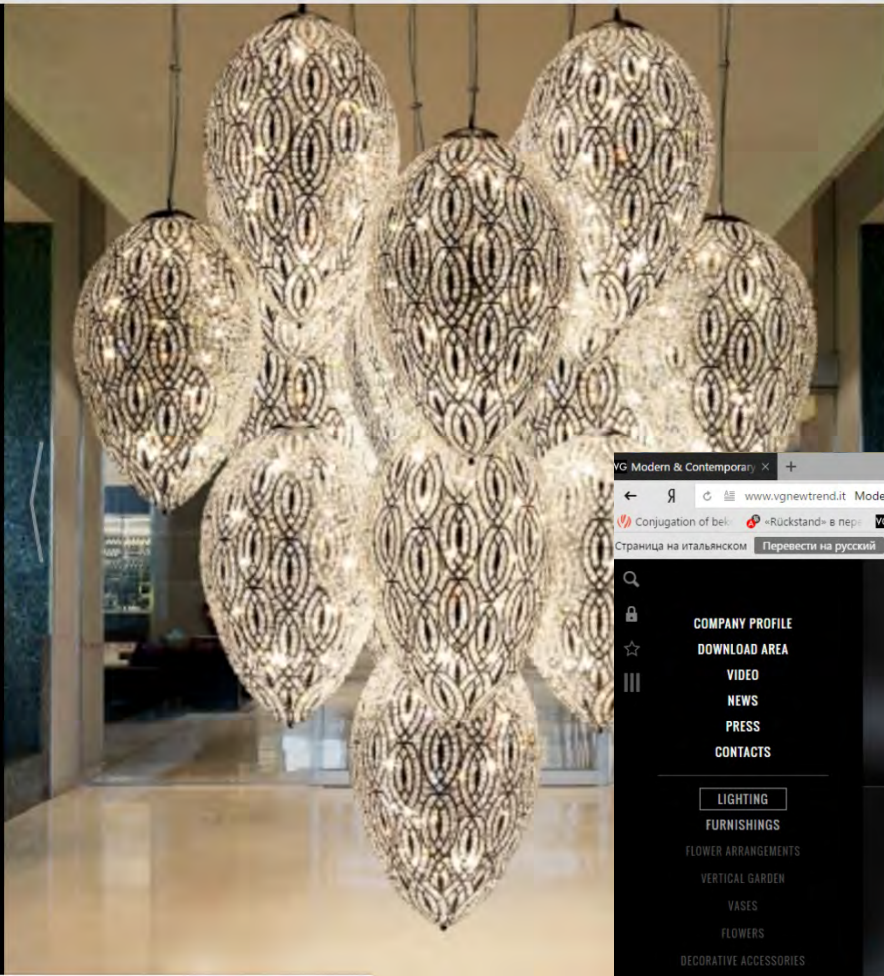

unNatural-collection-by-Giorgio-Ragazzini

VG

- COMPANY PROFILE
- DOWNLOAD AREA
- VIDEO
- NEWS
- PRESS
- CONTACTS

- LIGHTING
- FURNISHINGS
- FURNITURE
- BAR LOUNGE
- GLASS&WOOD
- GLASS&WOOD

© 2016 - Jupiter International srl
info - privacy - credits