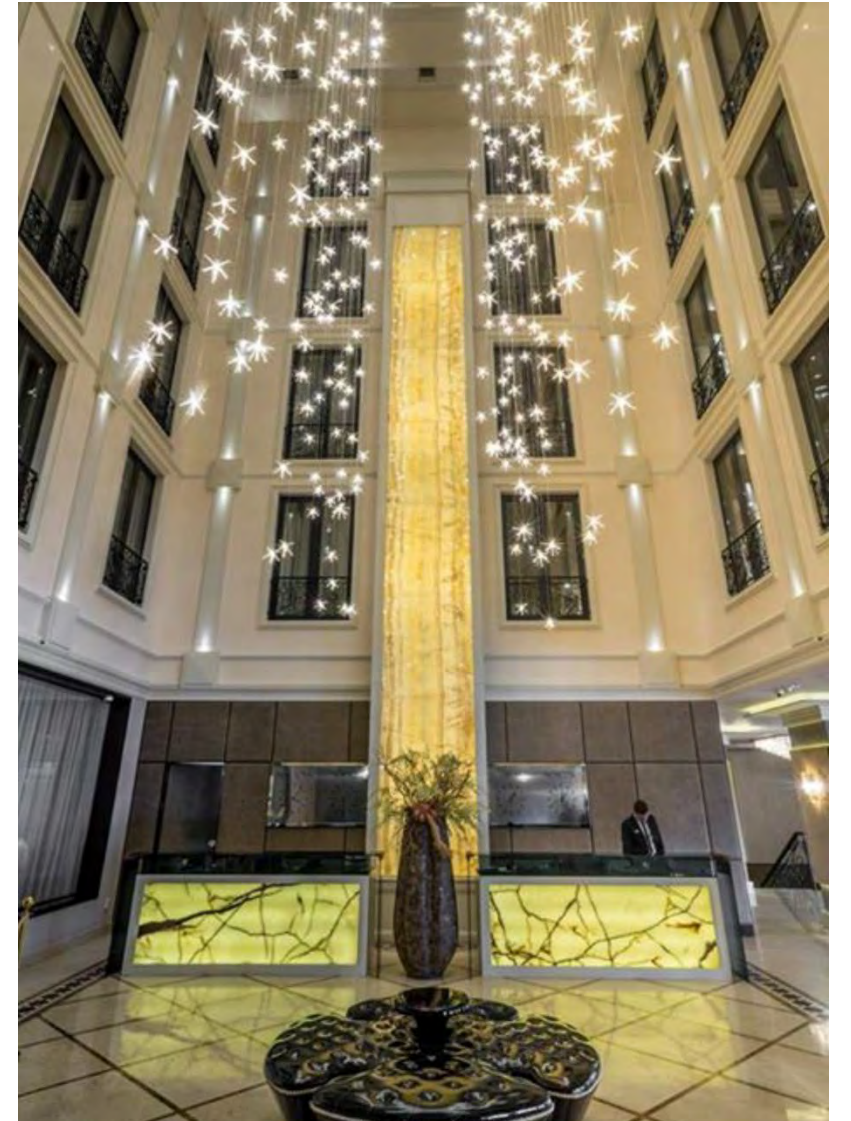

Going back in time, I remember architectural life was going on

WG

VG

MADE IN ITALY

Стол PIET

Журнальный столик Cortina

Кресло-пуф Kidman

iSaloni 2017
tutti i diritti riservati