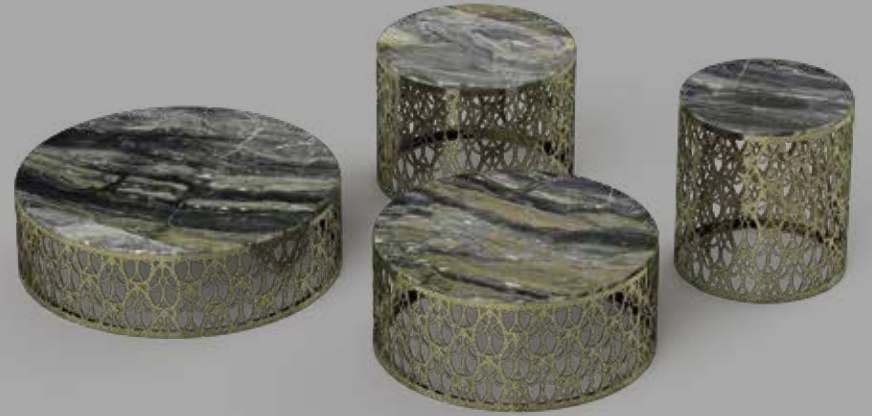

*ARABESQUE
CABARET
COFFEE TABLE*