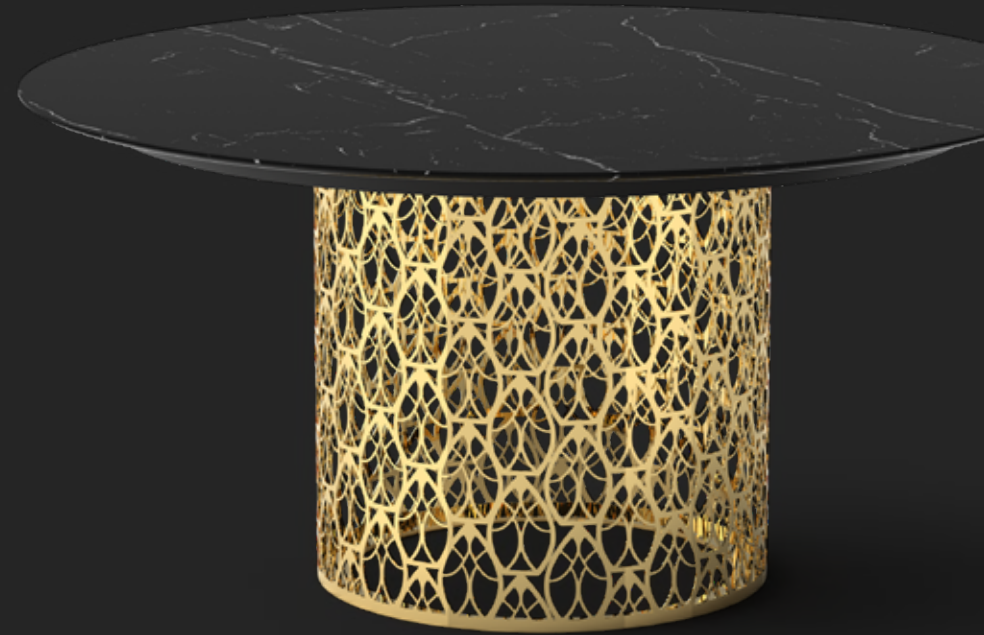

VG

GATSBY
CABARET
FITZGERALD

COLLECTION

GOLD

CHROME

CORTEN

BLACK

GREY

The background is a black marble with white and grey veins. Overlaid on this are several gold-colored geometric lines forming a repeating pattern of diamonds and chevrons. The text is centered on the left side of the image.

*GOLD
ARABESQUE
COLLECTION*

*ARABESQUE
GATSBY
CONSOLLE*

*ARABESQUE
CABARET
COFFEE TABLE*

*ARABESQUE
GATSBY
TABLE*

*ARABESQUE
CABARET
TABLE*

*ARABESQUE
FITZGERALD
CONSOLE*

*ARABESQUE
FITZGERALD
TABLE*

The background features a light-colored marble pattern with dark, veined lines. Overlaid on this are several large, nested, chevron-shaped lines in various shades of gray and black, creating a dynamic, geometric frame.

*CHROME
ARABESQUE
COLLECTION*

*ARABESQUE
GATSBY
CONSOLLE*

*ARABESQUE
CABARET
COFFEE TABLE*

*ARABESQUE
GATSBY
TABLE*

*ARABESQUE
CABARET
TABLE*

*ARABESQUE
FITZGERALD
CONSOLE*

*ARABESQUE
FITZGERALD
TABLE*

The background features a dark, textured surface with intricate, organic patterns in shades of brown, black, and gold, resembling weathered metal or stone. Overlaid on this is a series of concentric, double-lined diamond shapes in a golden-yellow color, creating a geometric frame around the central area.