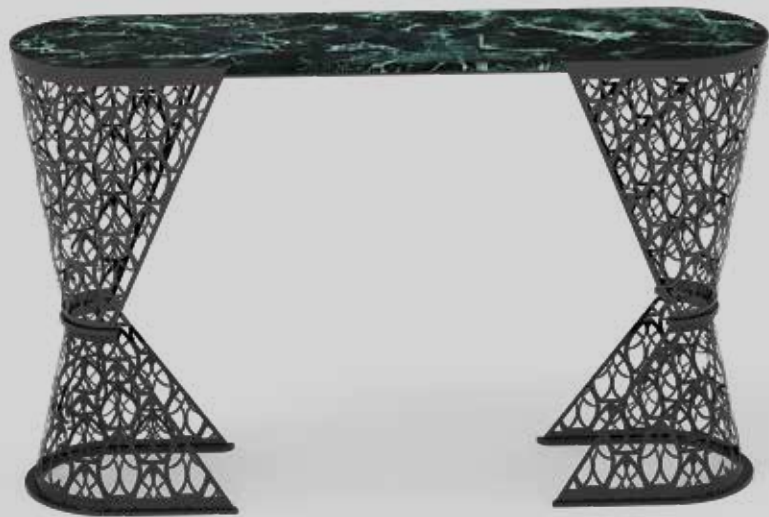

*ARABESQUE
GATSBY
CONSOLLE*