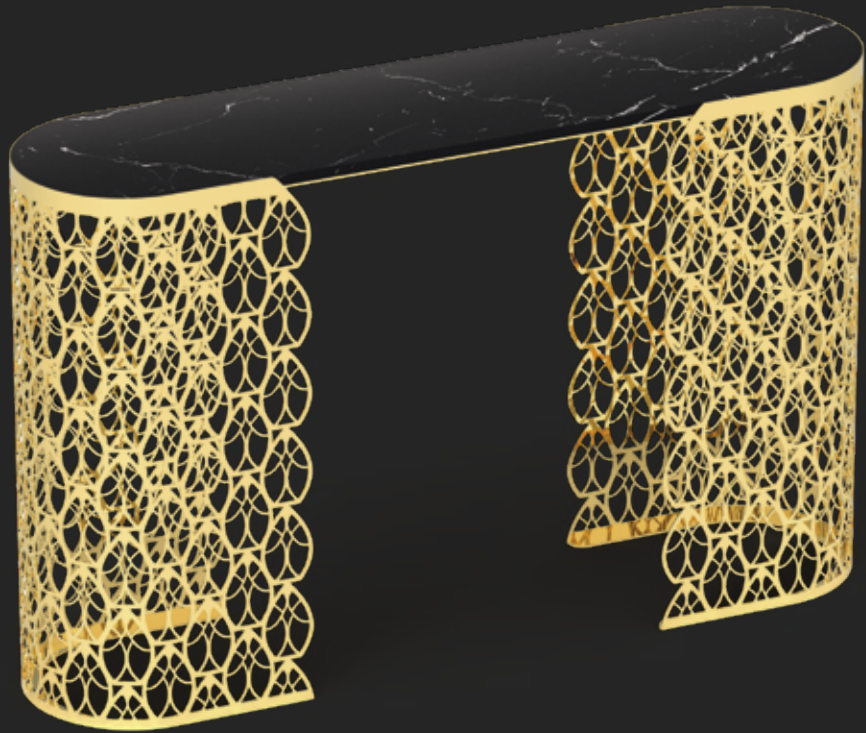

*ARABESQUE
FITZGERALD
CONSOLE*