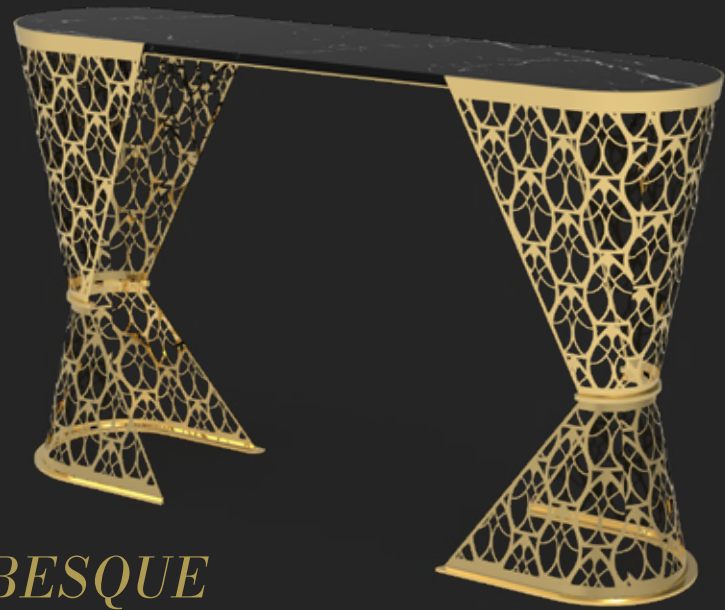

VG

GATSBY
CABARET
FITZGERALD

COLLECTION

GOLD

CHROME

CORTEN

BLACK

GREY

The background is a black marble with white and grey veins. Overlaid on this are several gold-colored geometric lines forming a repeating pattern of diamonds and chevrons. The text is centered on the left side of the image.

*GOLD
ARABESQUE
COLLECTION*

*ARABESQUE
GATSBY
CONSOLLE*

*ARABESQUE
CABARET
COFFEE TABLE*

*ARABESQUE
GATSBY
TABLE*

*ARABESQUE
CABARET
TABLE*

*ARABESQUE
FITZGERALD
CONSOLE*

*ARABESQUE
FITZGERALD
TABLE*

The background features a light-colored marble pattern with dark, veined lines. Overlaid on this are several large, nested, chevron-shaped lines in various shades of gray and black, creating a dynamic, geometric frame.

*CHROME
ARABESQUE
COLLECTION*

*ARABESQUE
GATSBY
CONSOLLE*

*ARABESQUE
CABARET
COFFEE TABLE*

*ARABESQUE
GATSBY
TABLE*

*ARABESQUE
CABARET
TABLE*

*ARABESQUE
FITZGERALD
CONSOLE*

*ARABESQUE
FITZGERALD
TABLE*

The background features a dark, textured surface with intricate, organic patterns in shades of brown, black, and gold, resembling weathered metal or stone. Overlaid on this is a series of concentric, double-lined diamond shapes in a golden-yellow color, creating a geometric frame around the central area.