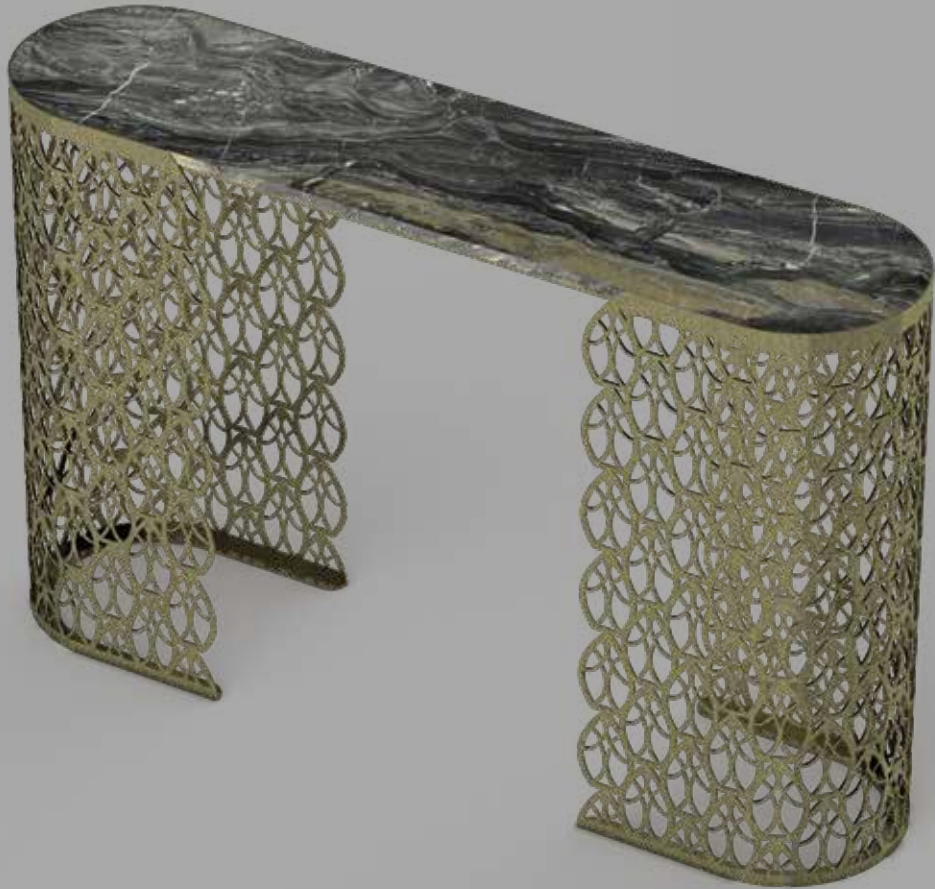

*ARABESQUE
FITZGERALD
CONSOLE*