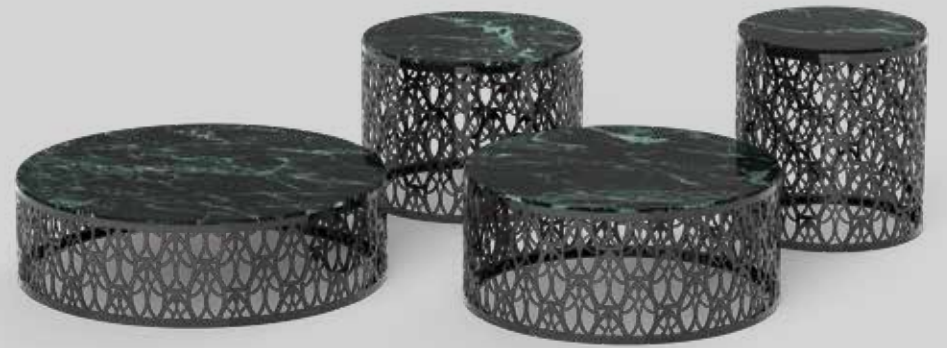

*ARABESQUE
CABARET
COFFEE TABLE*