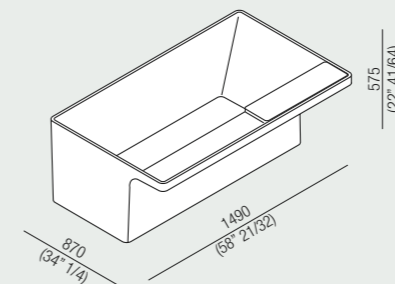

points

Piano/ Top	1	ELL piano/lavabo in appoggio cm 180 in Corian, compreso sifone e piletta / top/washbasin in support in Corian , including waste and waste trap	3.163
Rubinetteria/ Taps	1	Sen finitura nera / black finished	563
Contenitori/ Storage units	1	Lato cm 180 x H 20, cassa e frontale in rovere naturale / casing and front in natural oak	2.415
Specchi/ Mirrors	1	Solid con luce / with light	1.137
Vasca/ Bathtub	1	Marsiglia grigio scuro / dark grey	6.247

Prezzi in punti / Prices in points