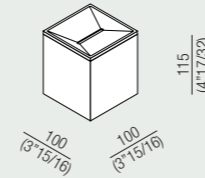

Porta sapone

Soap holder

*