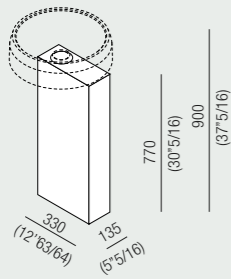

Lariana

Basamento in Cristalplant®

Base in Cristalplant® *

Basamento in marmo

Base in marble **2.371**