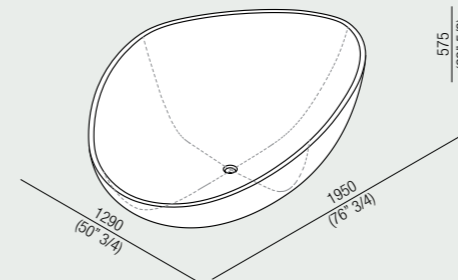

points

Piano/ Top	1	Flat XL cm 240 in larice / in larch	2.283
Lavabo/ Washbasin	1	Bjhon 1 in Cristalplant® bianco, compreso sifone e piletta/ in white Cristalplant® including waste and waste trap	844
Rubinetteria/ Taps	1	Sen nero / black	794
Contenitori/ Storage units	1	Lato cm 200 x H 20, cassa in rovere naturale e frontali laccati bianchi / casing in natural oak and front in matt white painted	3.066
Alzata/ Splash-back panel	1	Flat XL cm 240 x H 25,5 in larice / in larch	1.240
Specchi/ Mirrors	1	Nudo LED cm 240 x H 80	1.790
	1	Spai	53
Accessori/ Accessories	3	Sen nero / black	1.429
Vasca/ Bathtub	1	Drop bianco / white	7.987

Prezzi in punti / Prices in points