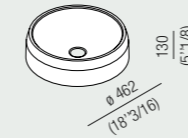

Lariana

Lavabo da appoggio tondo in Cristalplant® bianco

Round over countertop washbasin in white Cristalplant® **776**

Lavabo da appoggio tondo in Cristalplant® bicolore

Round over countertop washbasin in two-coloured Cristalplant® **932**

Lavabo da appoggio tondo in marmo

Round over countertop washbasin in marble **3.017**