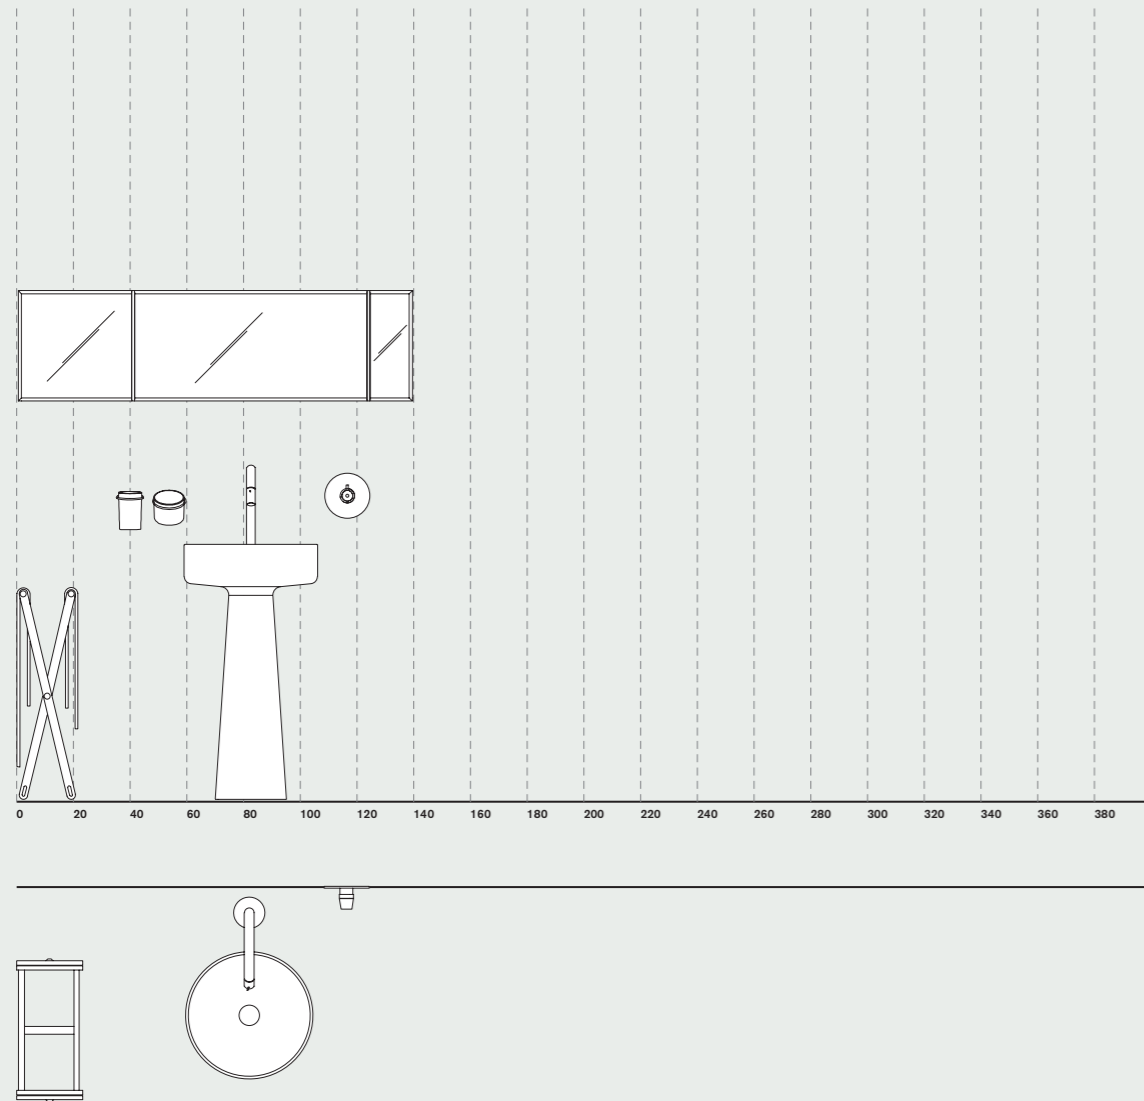

Setting N2

/ Bjhon 1

		points
Lavabo/ Washbasin	1 Bjhon 1 lavabo in Cristalplant® bianco, compresa piletta / white	
	Cristalplant® washbasin, including waste trap	2.033
Rubinetteria/ Taps	1 Fez bianca / white	1.517
Specchi/ Mirrors	1 Gabbiano	1.229
Accessori/ Accessories	2 Bucatini ceramica e cavo bianchi / white ceramic and cable	153
Complementi/ Extras	1 Pic-nic rovere scuro / dark oak	257

Prezzi in punti / Prices in points