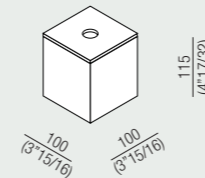

Porta sapone

Soap holder

\*

Contenitore con coperchio con apertura verticale

Container with lid, with vertical opening

\*

Porta kleenex

Tissue box holder