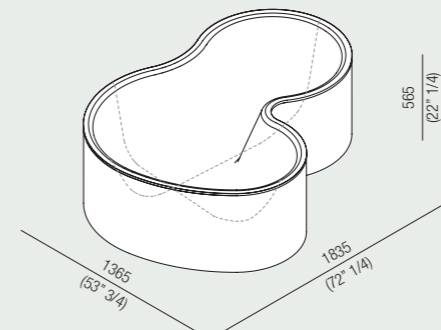

● Lavabo/ Washbasins	2	Lariana in Cristalplant® bianco, con colonna in marmo bianco di Carrara, mensola in rovere bruno compreso sifone e piletta/ in white Cristalplant® with white Carrara marble column, shelf in brown oak including waste and waste trap	6.880
Rubineria/ Taps	2	Square finitura satinata / satin finish	1.672
Contenitori/ Storage units	1	Lato cm 140 x H 40, cassa e frontale in rovere bruno / cm 140 x H 40, casing and front in brown oak	2.661
Alzata/ Splash-back panel	1	Flat XL cm 140 x H 160 in marmo bianco di Carrara / cm 140 x H160 in white Carrara marble	da definire/to be defined
	1	Flat XL cm 163 x H 40 in rovere bruno / cm 163 x H 40 in brown oak	305
Specchi/ Mirrors	2	Nudo LED cm 80 x H 160	2.238
Accessori/ Accessories	2	369 finitura satinata / satin finish	709
Illuminazione/ Lighting	2	125 C bianca / white	468
Vasca/ Bathtub	1	DR rovere bruno / brown oak	6.837

Prezzi in punti / Prices in points