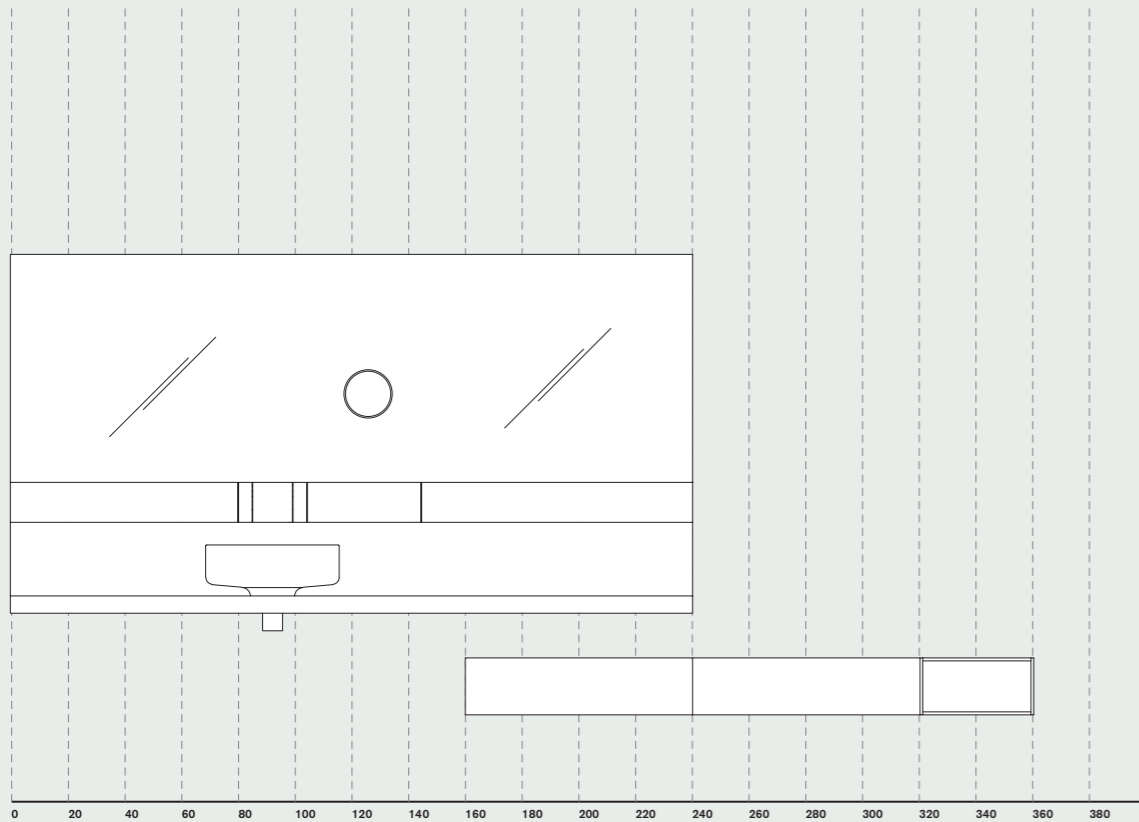

Setting R

/ Flat XL/ Bjhon 1