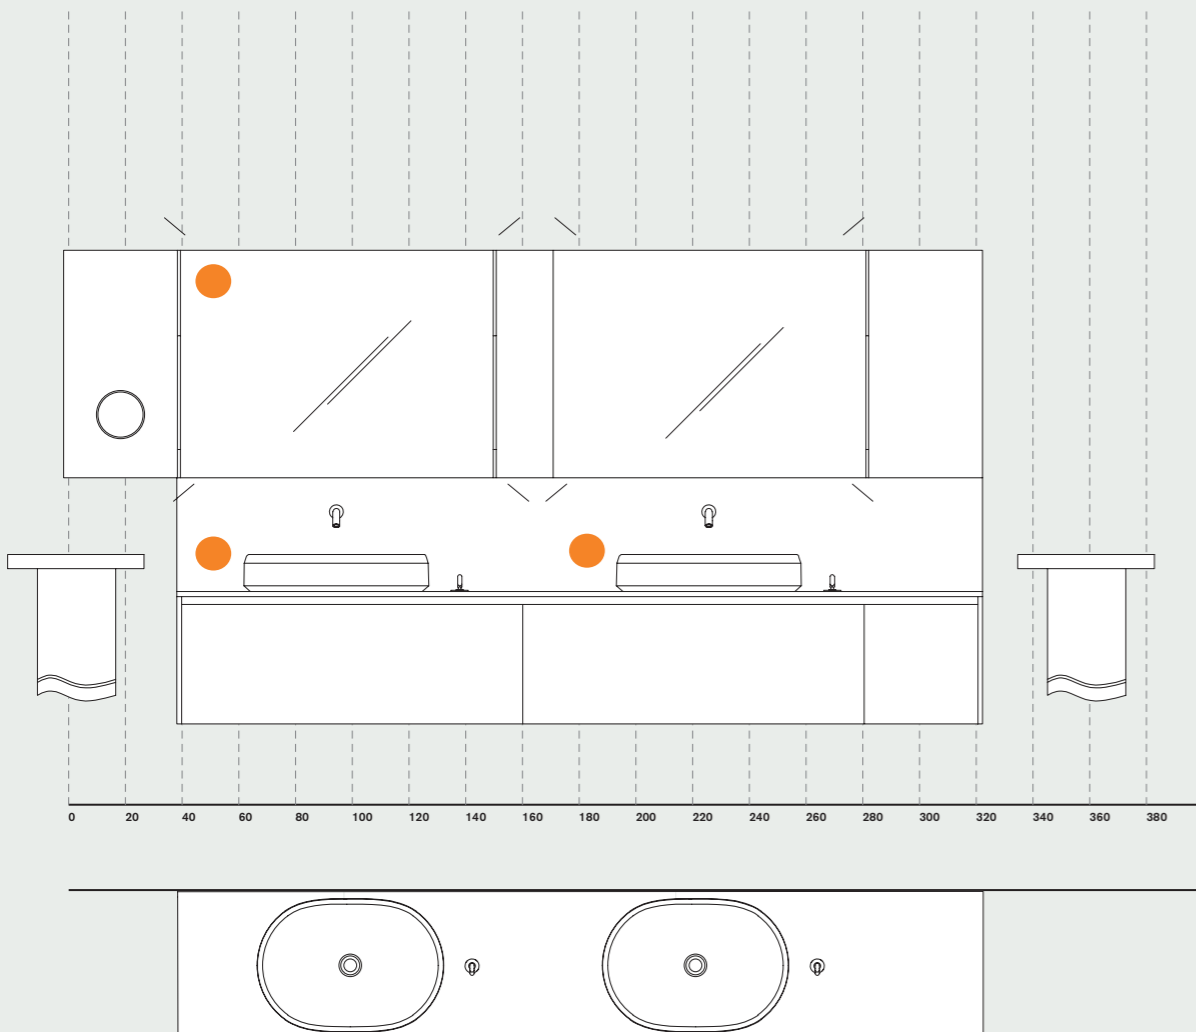

Setting C

/ Evoluzione Evo-N/Lariana