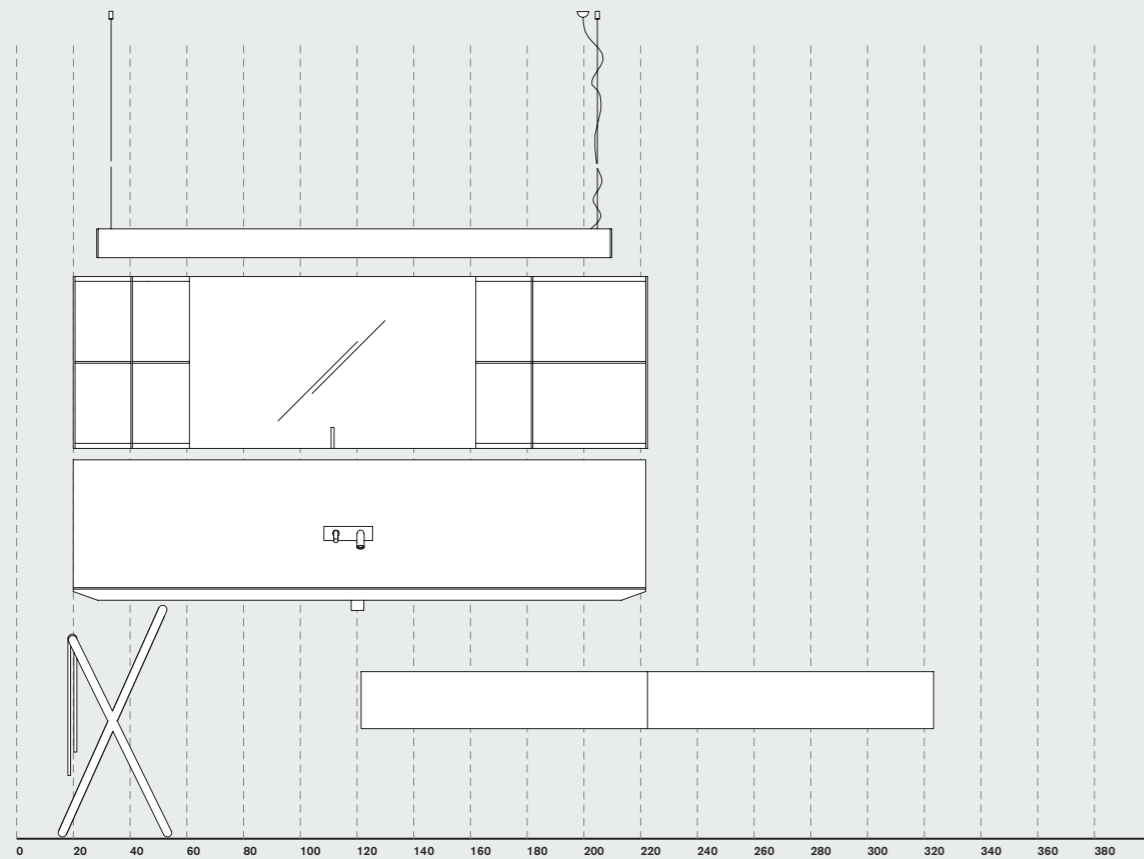

Setting I

/ EII

points

Piano/ Top	1	ELL piano/lavabo cm 200 autoportante in marmo bianco di Carrara, compreso sifone e piletta, con struttura laterale rovere scuro / self-bearing top/washbasin in white Carrara marble, including waste and waste trap, with dark oak lateral structure	5.233
Rubinetteria/ Taps	1	Square finitura satinata / satin finished	1.157
Contenitori/ Storage units	1	Lato cm 200 x H20, cassa in rovere bruno, frontali in marmo bianco di Carrara / casing in brown oak, fronts in white Carrara marble	3.104
Alzata/ Splash-back panel	1	Flat XL cm 198,6 x H 40 in marmo bianco di Carrara / in white Carrara marble	2.586
Specchi/ Mirrors	1	027 cm 200,6 x H 60 in rovere scuro / in dark oak	3.648
Illuminazione/ Lighting	1	Parabola cm 180	842
Vasca/ Bathtub	1	Spoon XL	6.228

Prezzi in punti / Prices in points