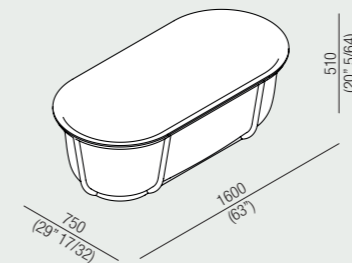

points

Piano/ Top	1	Flat XL Ottocento 002 cm 200 in Cristalplant® bianco compreso sifone e piletta / in white Cristalplant® including waste and waste trap	2.853
Rubinetteria/ Taps	2	Square finitura satinata / satin finish	543
Contenitori/ Storage units	2	Lato cm 180 x H 20, cassa e frontale in rovere naturale / casing and front in natural oak	2.034
Specchi/ Mirrors	2	Dot line cm 65 x H 110 rovere naturale / natural oak	380
Accessori/ Accessories	2	Dot line barra cm 280 in rovere naturale completa di accessori, ganci e tappi finitura satinata / bar cm 280 in natural oak with accessories, hooks and final caps	753
Illuminazione/ Lighting	2	125 C nero opaco / mat black	546
Vasca/ Bathtub	1	Cuna bianca / white	4.923

Prezzi in punti / Prices in points