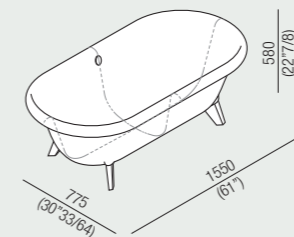

points

Lavabo/ Washbasin	1	Novecento XL lavabo e struttura grigio scuro, compreso sifone e piletta / washbasin and structure in dark grey, including waste and waste trap	1.871
Rubinetteria/ Taps	1	Memory nero / black	635
Contenitori/ Storage units	1	O.J.C. bianco / white	1.204
Specchi/ Mirrors	1	Memory ø cm 90 con luce / with light	1.116
Vasca/ Bathtub	1	Ottocento small grigio scuro / dark grey	4.808

Prezzi in punti / Prices in points