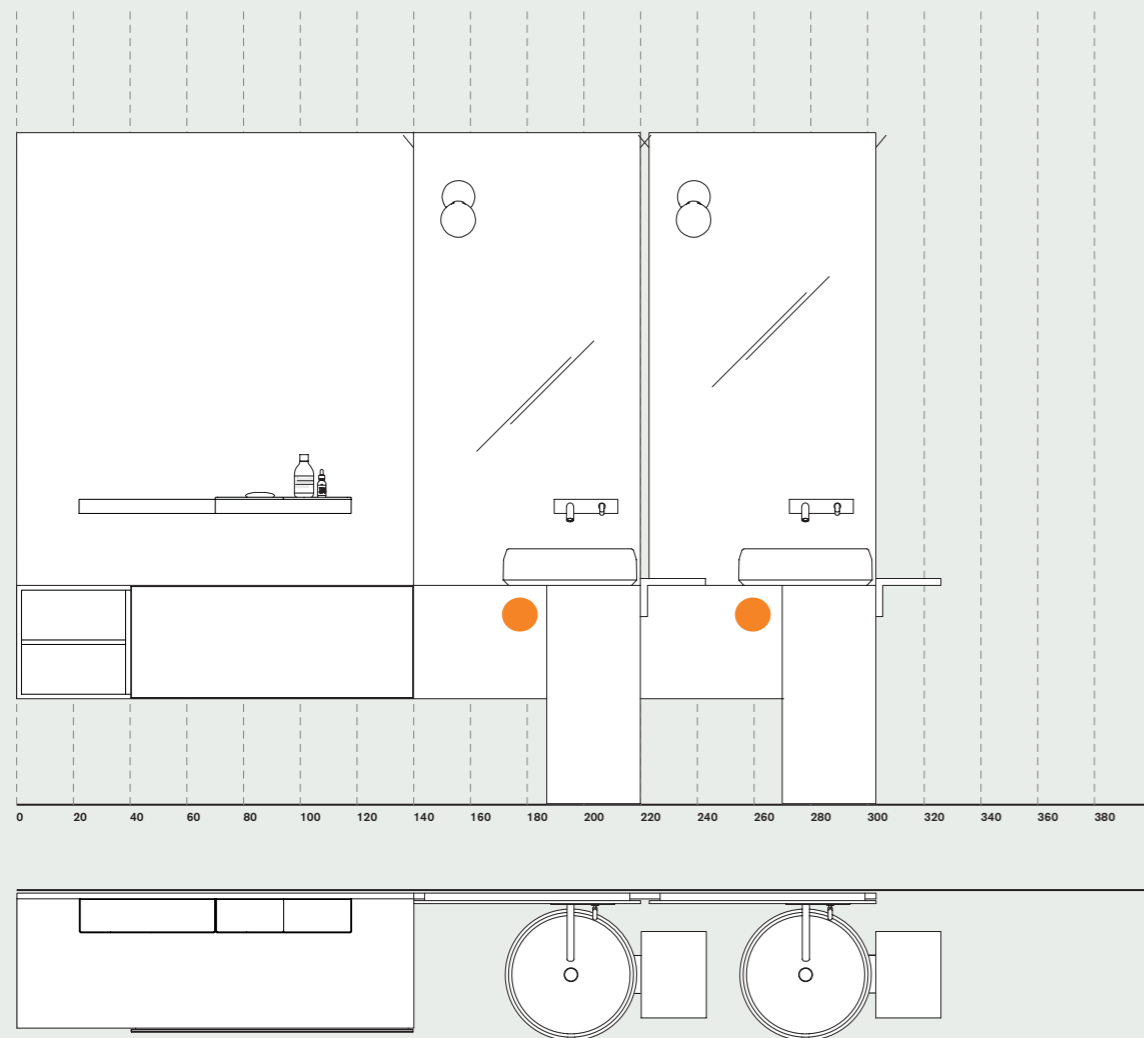

# Setting A / Lariana

● <b>Lavabo/ Washbasins</b>	2	<b>Lariana</b> in Cristalplant® bianco, con colonna in marmo bianco di Carrara, mensola in rovere bruno compreso sifone e piletta/ in white Cristalplant® with white Carrara marble column, shelf in brown oak including waste and waste trap	<b>6.880</b>
<b>Rubineria/ Taps</b>	2	<b>Square</b> finitura satinata / satin finish	<b>1.672</b>
<b>Contenitori/ Storage units</b>	1	<b>Lato</b> cm 140 x H 40, cassa e frontale in rovere bruno / cm 140 x H 40, casing and front in brown oak	<b>2.661</b>
<b>Alzata/ Splash-back panel</b>	1	<b>Flat XL</b> cm 140 x H 160 in marmo bianco di Carrara / cm 140 x H160 in white Carrara marble	da definire/to be defined
	1	<b>Flat XL</b> cm 163 x H 40 in rovere bruno / cm 163 x H 40 in brown oak	<b>305</b>
<b>Specchi/ Mirrors</b>	2	<b>Nudo LED</b> cm 80 x H 160	<b>2.238</b>
<b>Accessori/ Accessories</b>	2	<b>369</b> finitura satinata / satin finish	<b>709</b>
<b>Illuminazione/ Lighting</b>	2	<b>125 C</b> bianca / white	<b>468</b>
<b>Vasca/ Bathtub</b>	1	<b>DR</b> rovere bruno / brown oak	<b>6.837</b>