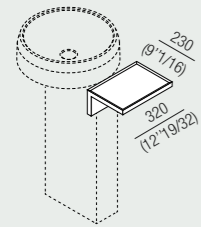

Column washbasin in marble

**3.017**

**Lariana**

Basamento in Cristalplant®

Base in Cristalplant® \*

Basamento in marmo

Base in marble **2.371**

Mensola porta oggetti laterale in rovere naturale, bruno o scuro