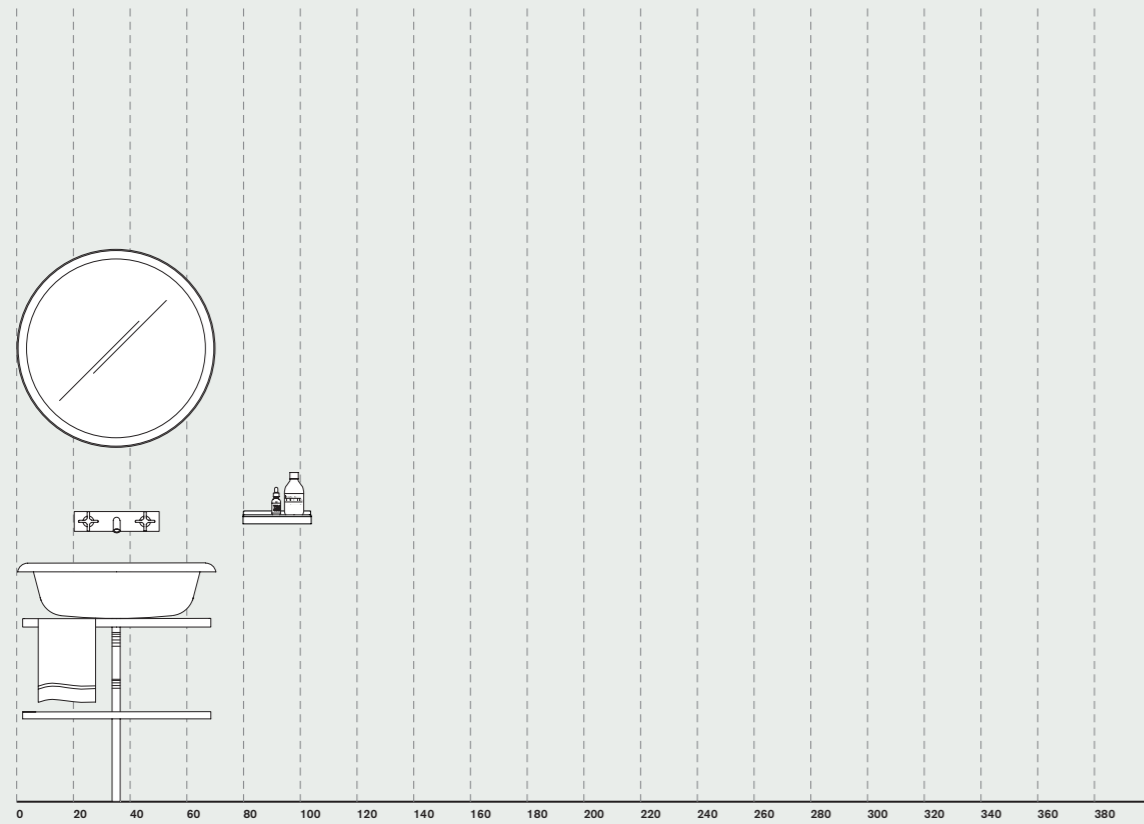

Setting N1 / Ottocento

points

Lavabo/ Washbasin	1	Ottocento lavabo bianco con struttura grigio scuro, compreso sifone e piletta / white washbasin with dark grey structure, including waste and waste trap	1.651
Rubinetteria/ Taps	1	Memory finitura brunito spazzolato / brushed burnished finish	693
Specchi/ Mirrors	1	Memory ø cm 70 senza luce / without light	530
Accessori/ Accessories	1	Memory finitura brunito spazzolato / brushed burnished finished	346

Prezzi in punti / Prices in points