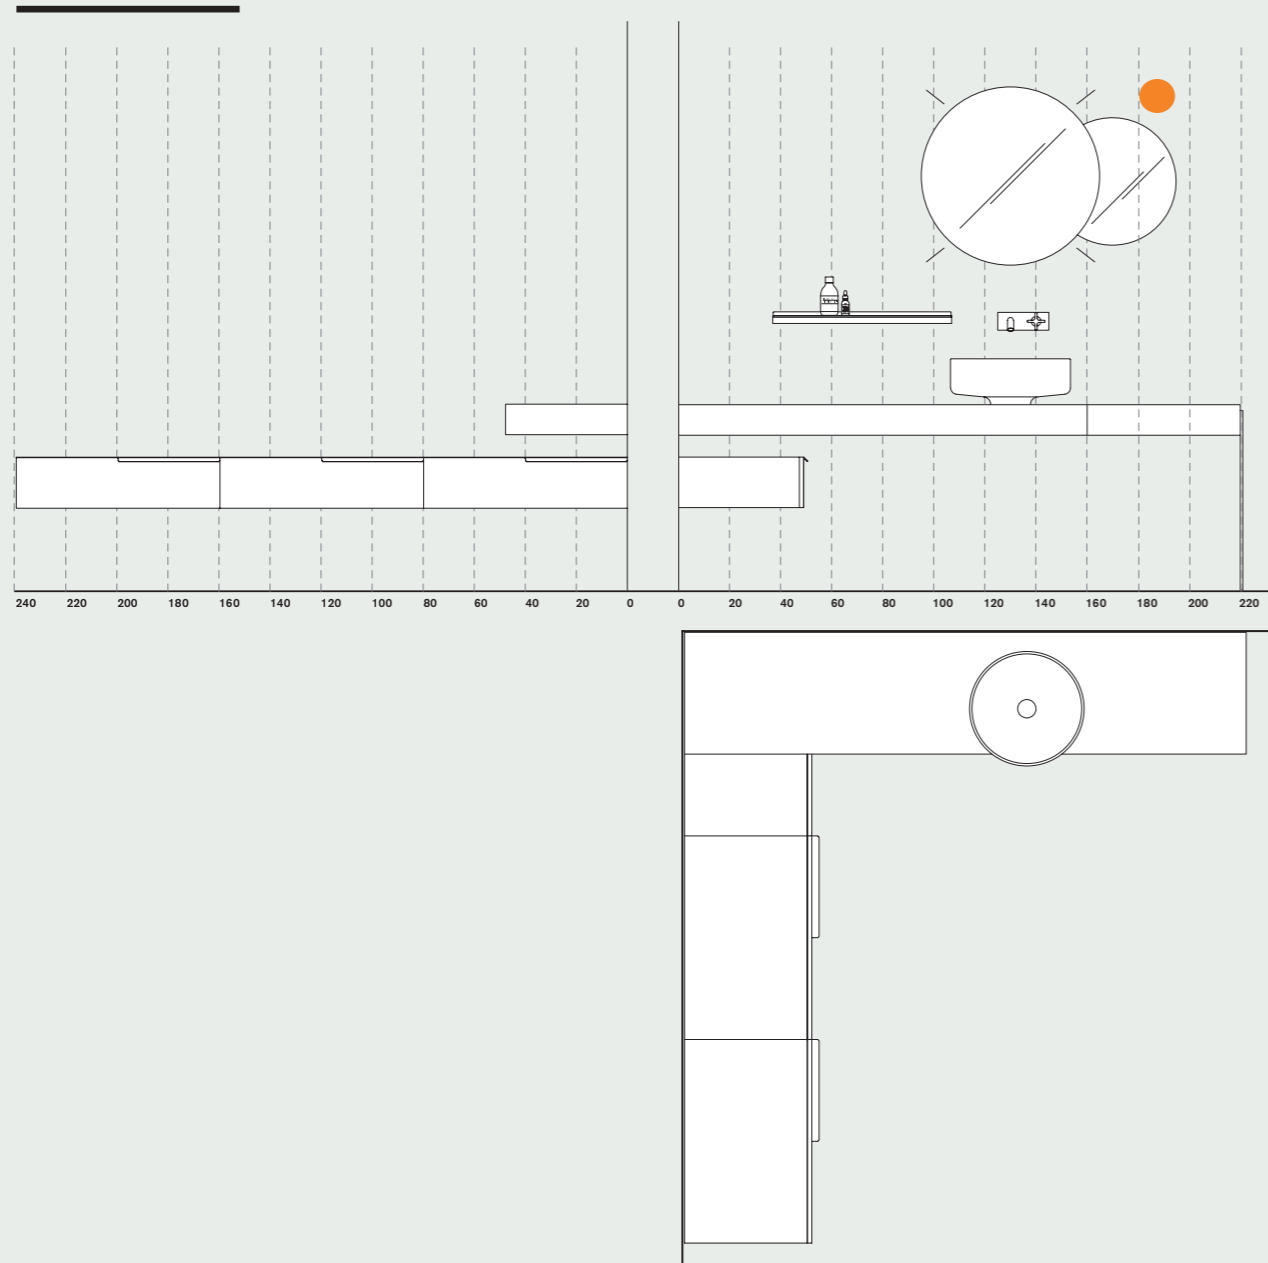

Setting E

/ Flat XL/ Bjhon 1

points

Piano/ Top	1	Flat XL cm 220 in rovere scuro con cassetto e struttura laterale nera / in dark oak with drawer and black lateral structure	2.358
Lavabo/ Washbasin	2	Bjhon 1 in marmo nero di Marquinia, compreso sifone e piletta/ in black Marquinia marble including waste and waste trap	5.709
Rubinetteria/ Taps	2	Memory finitura brunito spazzolato / brushed burnished finish	462
Contenitori/ Storage units	3	Flat XL cm 80 x H 20, cassa e frontale in rovere scuro, maniglia nera / casing and front in dark oak, black handle	3.498
Specchi/ Mirrors	1	Eclissi	1.400
Accessori/ Accessories	1	Memory finitura brunito spazzolato / brushed burnished finish	656
Vasca/ Bathtub	1	In-out in marmo nero di Marquinia / in black Marquinia marble	16.128

Prezzi in punti / Prices in points