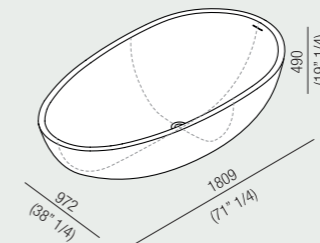

points

Piano/ Top	1	ELL piano/lavabo cm 200 autoportante in marmo bianco di Carrara, compreso sifone e piletta, con struttura laterale rovere scuro / self-bearing top/washbasin in white Carrara marble, including waste and waste trap, with dark oak lateral structure	5.233
Rubinetteria/ Taps	1	Square finitura satinata / satin finished	1.157
Contenitori/ Storage units	1	Lato cm 200 x H20, cassa in rovere bruno, frontali in marmo bianco di Carrara / casing in brown oak, fronts in white Carrara marble	3.104
Alzata/ Splash-back panel	1	Flat XL cm 198,6 x H 40 in marmo bianco di Carrara / in white Carrara marble	2.586
Specchi/ Mirrors	1	027 cm 200,6 x H 60 in rovere scuro / in dark oak	3.648
Illuminazione/ Lighting	1	Parabola cm 180	842
Vasca/ Bathtub	1	Spoon XL	6.228

Prezzi in punti / Prices in points