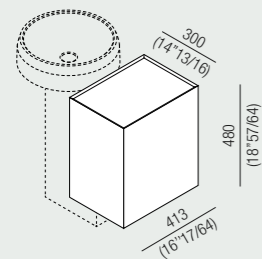

Contenitore laterale in rovere naturale, bruno o scuro

Lateral storage unit in natural, brown or dark oak *

Lariana

Lavabo da appoggio tondo in Cristalplant® bianco

Round over countertop washbasin in white Cristalplant® **776**

Lavabo da appoggio tondo in Cristalplant® bicolore

Round over countertop washbasin in two-coloured Cristalplant® **932**

Lavabo da appoggio tondo in marmo

Round over countertop washbasin in marble **3.017**