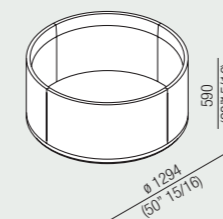

points

Piano/ Top	1	Flat XL cm 220 in rovere scuro con cassetto e struttura laterale nera / in dark oak with drawer and black lateral structure	2.358
Lavabo/ Washbasin	2	Bjhon 1 in marmo nero di Marquinia, compreso sifone e piletta/ in black Marquinia marble including waste and waste trap	5.709
Rubinetteria/ Taps	2	Memory finitura brunito spazzolato / brushed burnished finish	462
Contenitori/ Storage units	3	Flat XL cm 80 x H 20, cassa e frontale in rovere scuro, maniglia nera / casing and front in dark oak, black handle	3.498
Specchi/ Mirrors	1	Eclissi	1.400
Accessori/ Accessories	1	Memory finitura brunito spazzolato / brushed burnished finish	656
Vasca/ Bathtub	1	In-out in marmo nero di Marquinia / in black Marquinia marble	16.128

Prezzi in punti / Prices in points