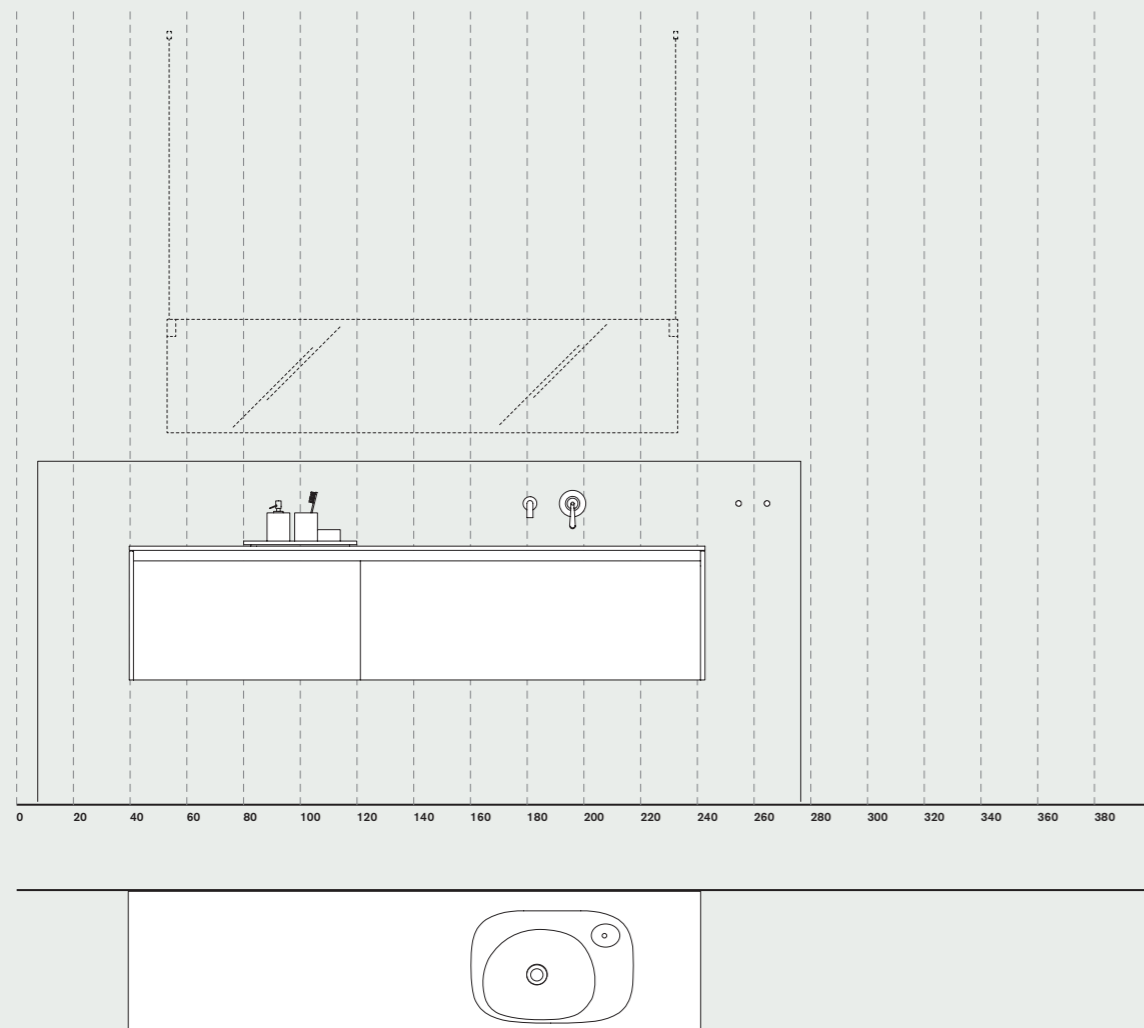

Setting F

/ Evoluzione Evo-Nivis