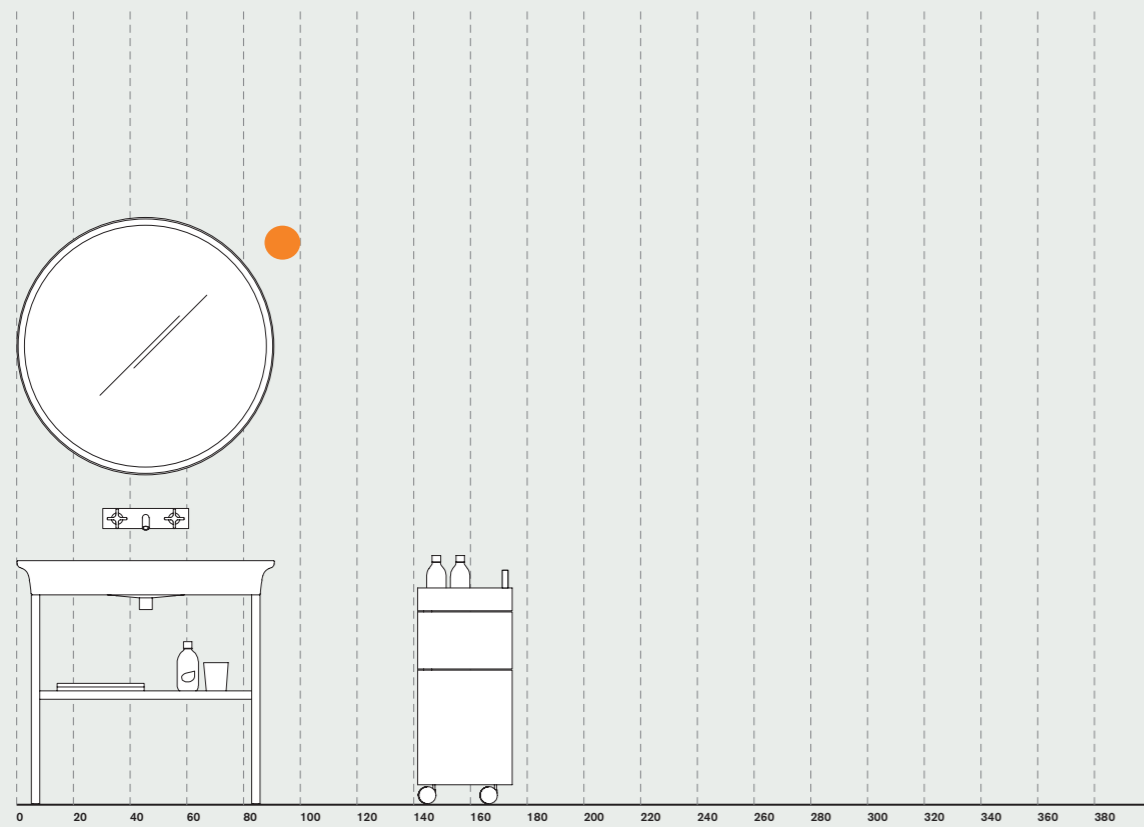

Setting H

/ Novecento XL

points

Lavabo/ Washbasin	1	Novecento XL lavabo e struttura grigio scuro, compreso sifone e piletta / washbasin and structure in dark grey, including waste and waste trap	1.871
Rubinetteria/ Taps	1	Memory nero / black	635
Contenitori/ Storage units	1	O.J.C. bianco / white	1.204
Specchi/ Mirrors	1	Memory ø cm 90 con luce / with light	1.116
Vasca/ Bathtub	1	Ottocento small grigio scuro / dark grey	4.808

Prezzi in punti / Prices in points