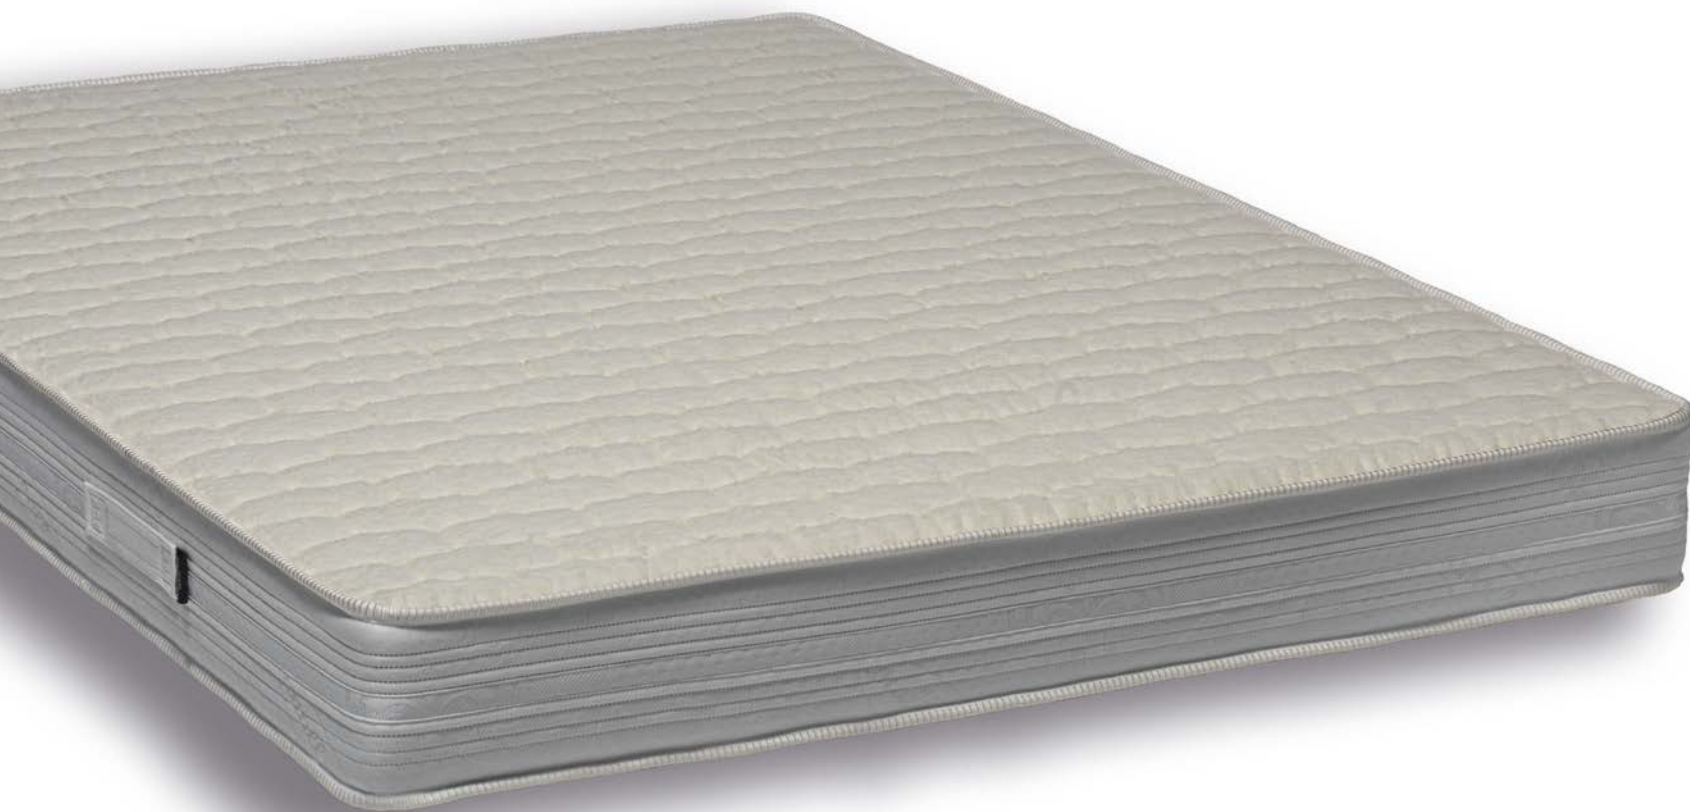

TOUCH WOOL reversible

SANDWICH

Warm system Altrenotti medium density.

COUCHES

18 cm ego pore.

COUTURE

Fixe réversible.

TISSU

Pes + wool.

SANDWICH

Warm system Altrenotti medium density.

LAYERS

18 cm ego pore.

COUTURE

Permanent reversible.

FABRIC

Pes + wool.

СЭНДВИЧ

Горячая система Altrenotti средней плотности.

ПЛАСТИНЫ

18 cm ego pore.

ОТДЕЛКА

Фиксированная двухсторонний.

ТКАНЬ

Pes + wool.

CATALOGUE DES PRIX / PRICE LIST / прайс-лист

LONGUEUR LENGTH ДЛИНА	190 - 195 - 200 cm									HORS NORME NON STANDARD SIZE нестандартный
	80 cm	85 cm	90 cm	100 cm	120 cm	140 cm	160 cm	170 cm	180 cm	€ / m²
€										
PROMO										
BEST PRICE										

OPTIONAL