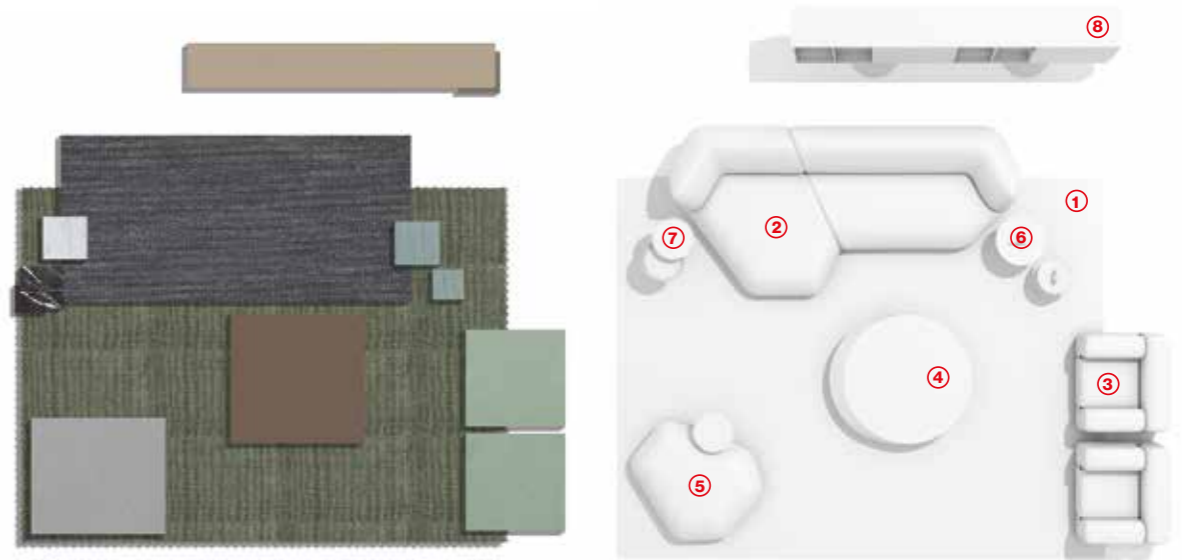

#4 Rosso / #4 Red

#5 Verde / #5 Green

Accent color

Accent color