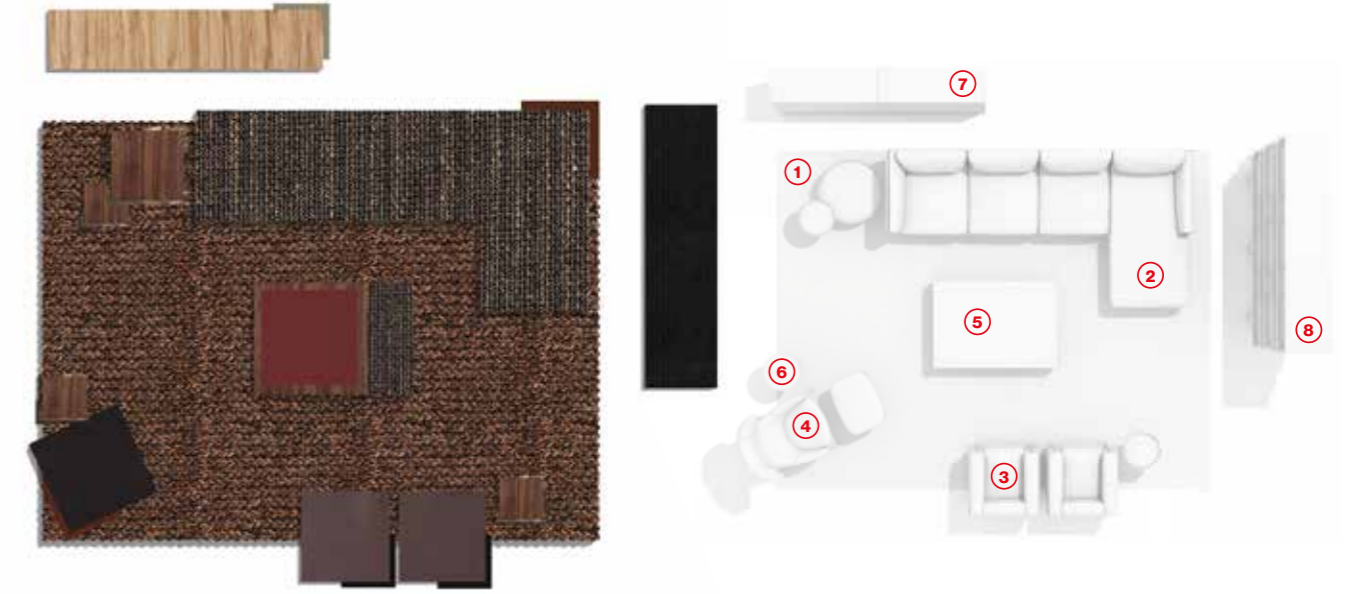

# #3 Marrone / #3 Brown

**1**  
**MAGLIA CARPET**  
SALMONE / Salmon

**2**  
**8 / 8 CUBE SOFA**  
PANORAMA VICO 13F835  
PIEDE MARRONE CASTANO / Chestnut brown foot

**3**  
**LC2/LC3**  
PELLE / Leather ZZ 13Z367  
STRUTTURA NERA / Black structure