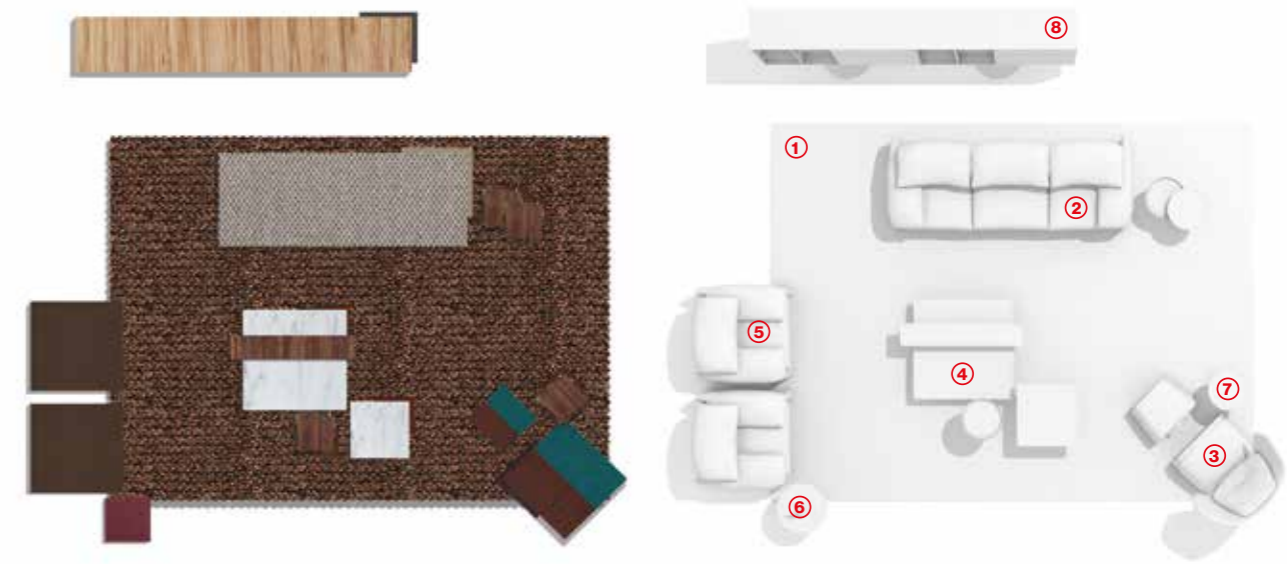

#3 Marrone / #3 Brown

Colore di riferimento / Reference color