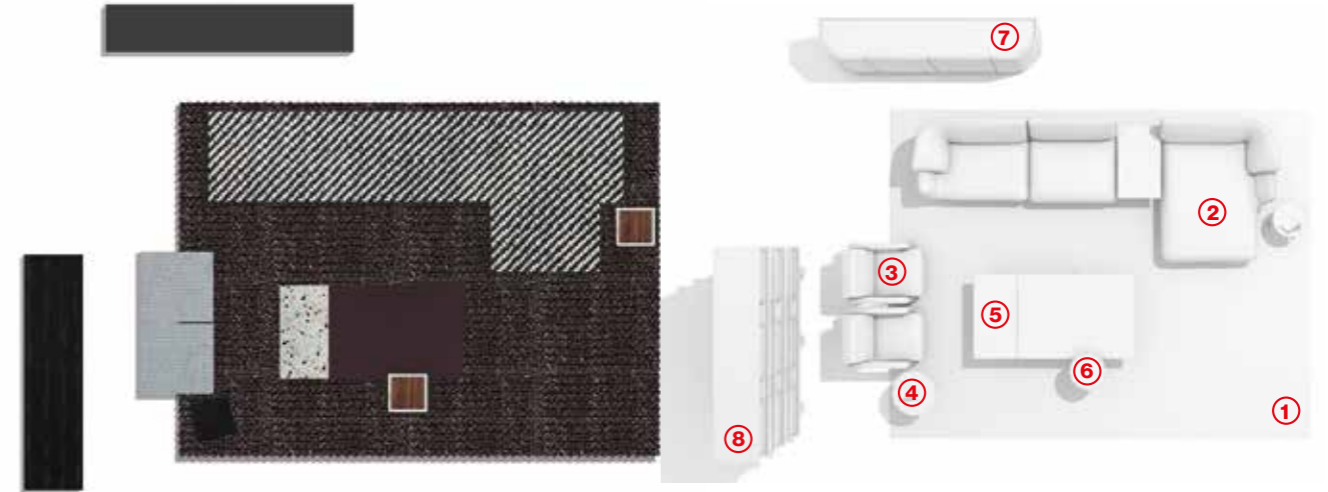

#7 Nero / #7 Black

Accent color

Beam / Super Beam