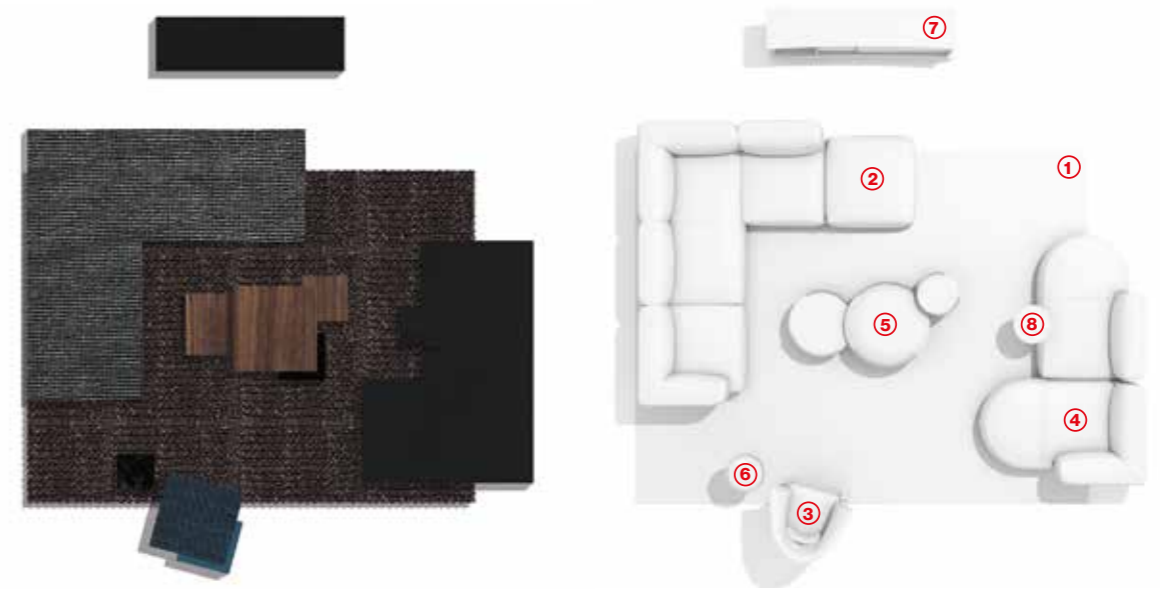

#7 Nero / #7 Black

 MAGLIA CARPET CARBONE / Carbon	 BOWY SOFA GORDON 2 13F907	 FELTRI ARMCHAIR UNIMELANGE 13O618 ESTERO PETROLIO / Petroleum outside	 BOWY SOFA POUF PELLE / Leather X 13X606
 BOWY TABLES TOP NOCE CANALETTO / Canaletto walnut BASE NERA / Black base	 9 LOW TABLES MARMO NERO / Black marble	 RIFLESSO NERO / Black	 REFOLO / TALIESIN ROVERE TINTO NERO / Black stained oak

Accent color

Bowy-Sofa