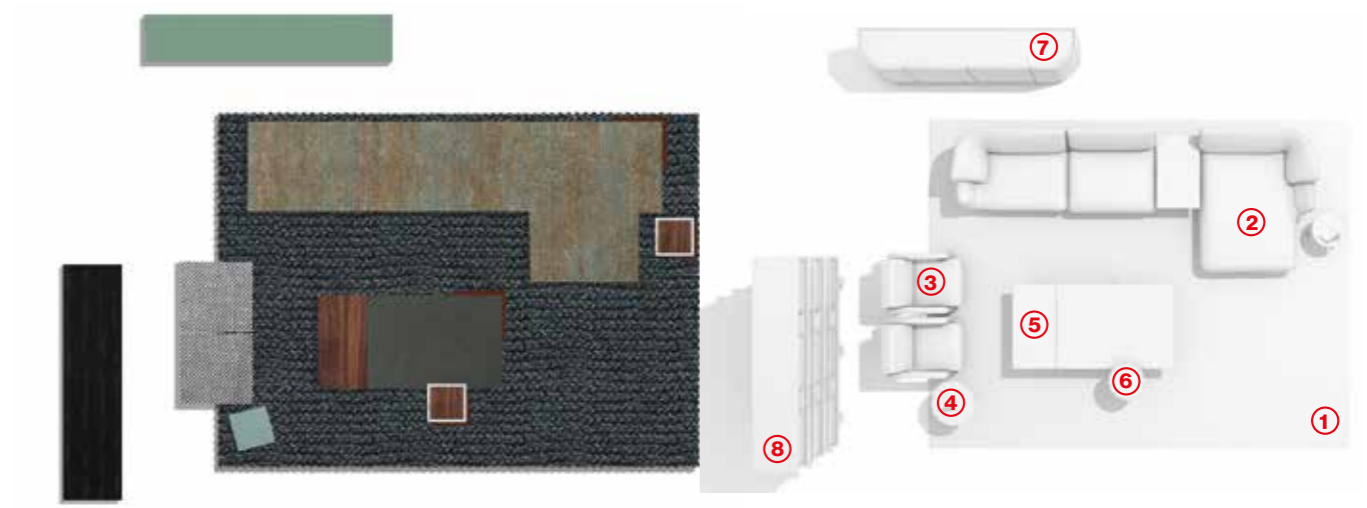

#5 Verde / #5 Green

Accent color

Beam / Super Beam

Beam / Super Beam