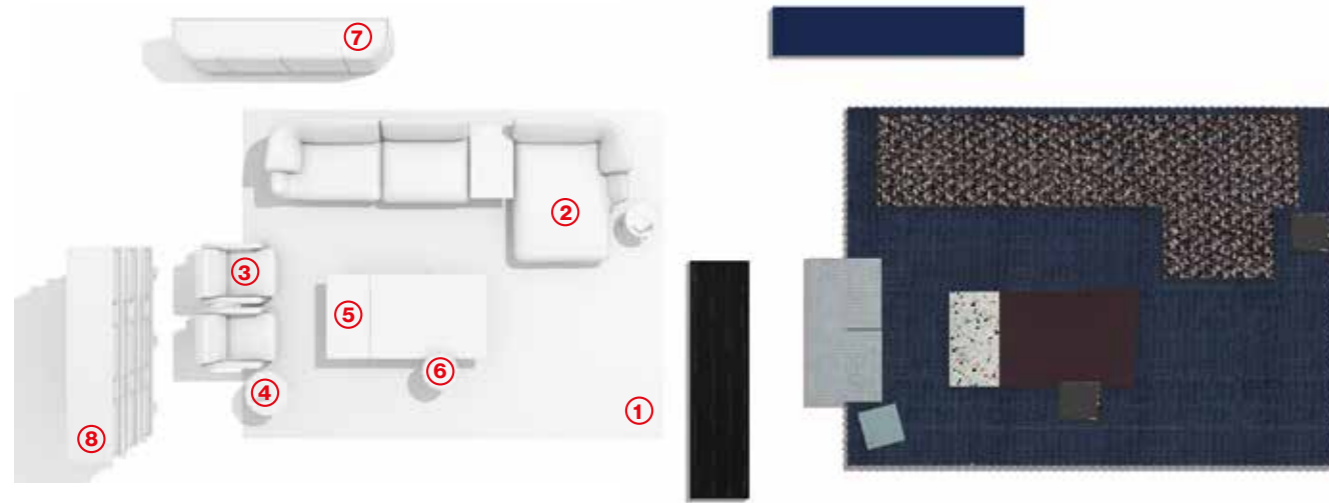

#6 Blu-Viola / #6 Purple-Blue

Accent color

Beam / Super Beam