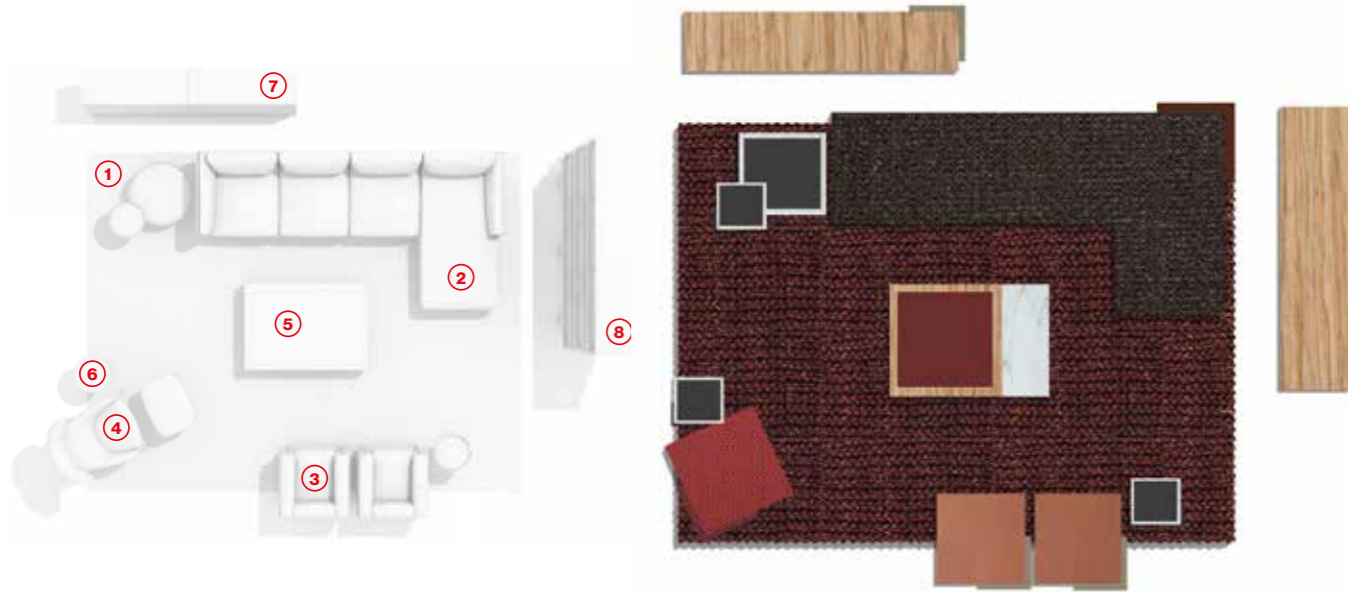

#4 Rosso / #4 Red

#5 Verde / #5 Green

8 / 8 Cube

Accent color

Accent color

8 / 8 Cube