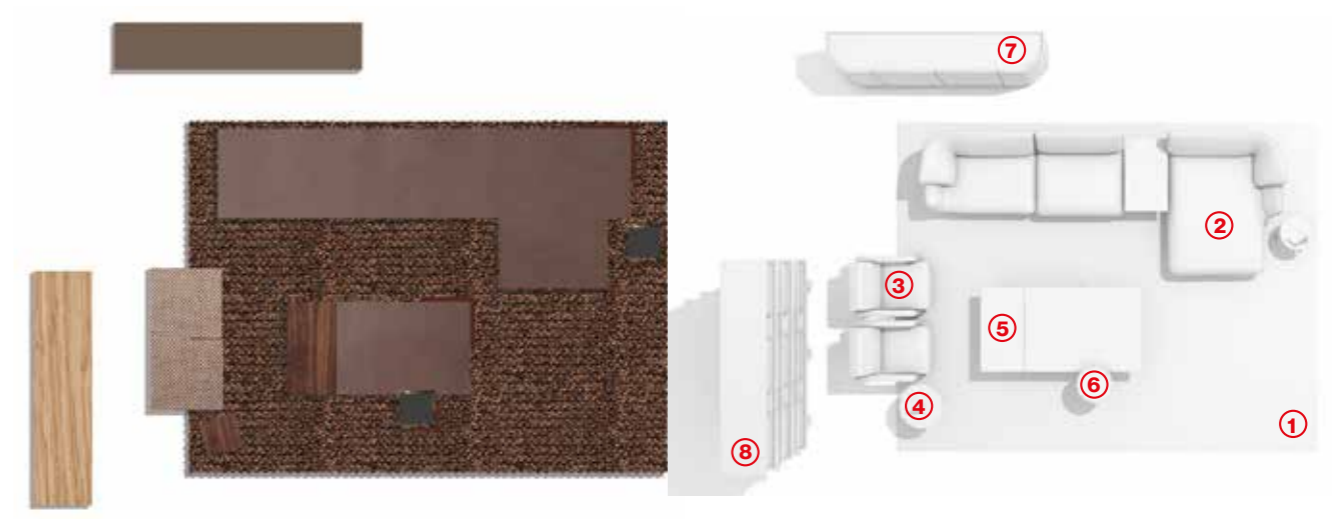

# #3 Marrone / #3 Brown

**1**  
**MAGLIA CARPET**  
SALMONE / Salmon

**2**  
**BEAM / SUPER BEAM SOFA**  
PELLE / Leather ZZ 13Z362  
BASE MARRONE CASTANO  
/ Chestnut brown base

**3**  
**UTRECHT ARMCHAIR**  
SUTRA 13F927