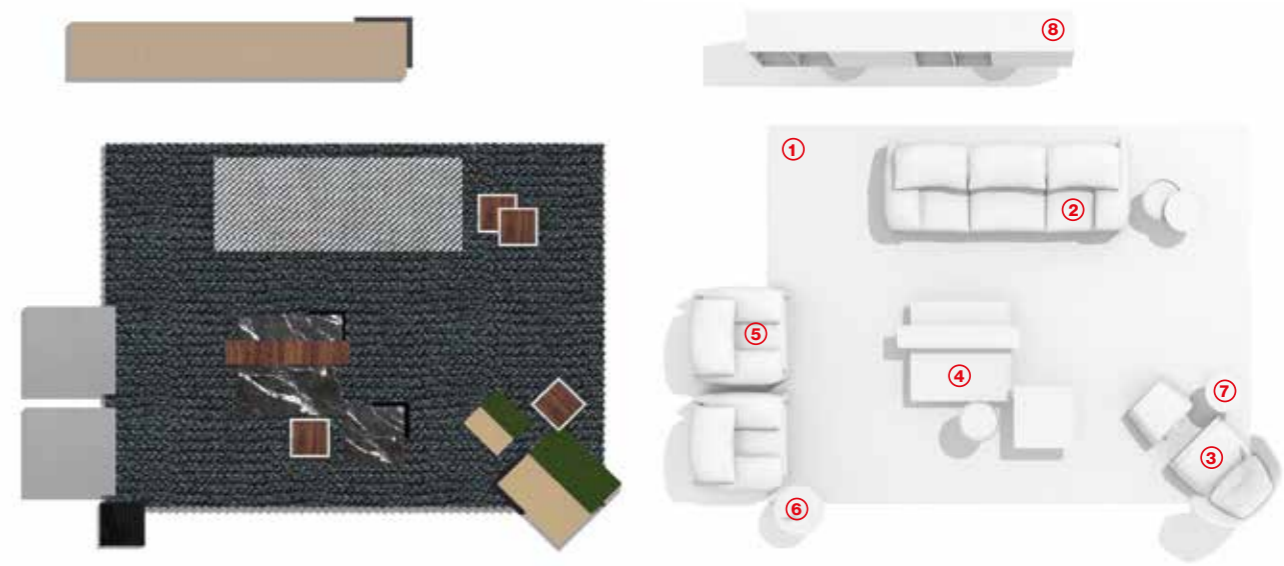

#4 Rosso / #4 Red

#5 Verde / #5 Green

Maralunga / Maralunga 40 Maxi

Maralunga / Maralunga 40 Maxi

Accent color

Accent color