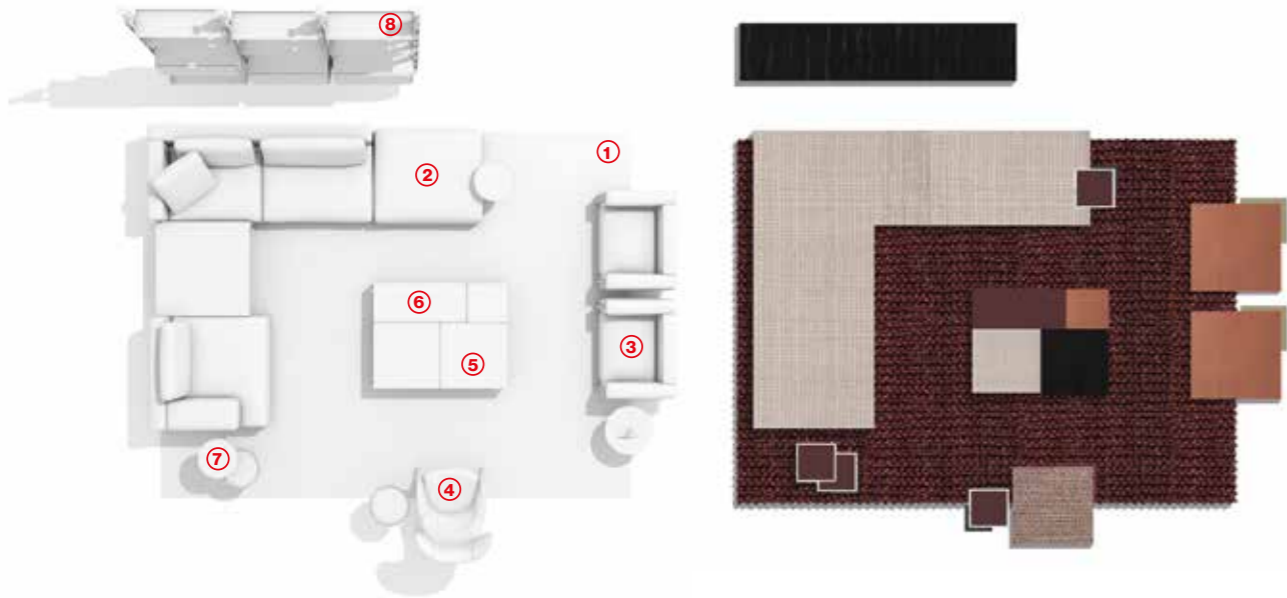

#4 Rosso / #4 Red

Miloe

Accent color