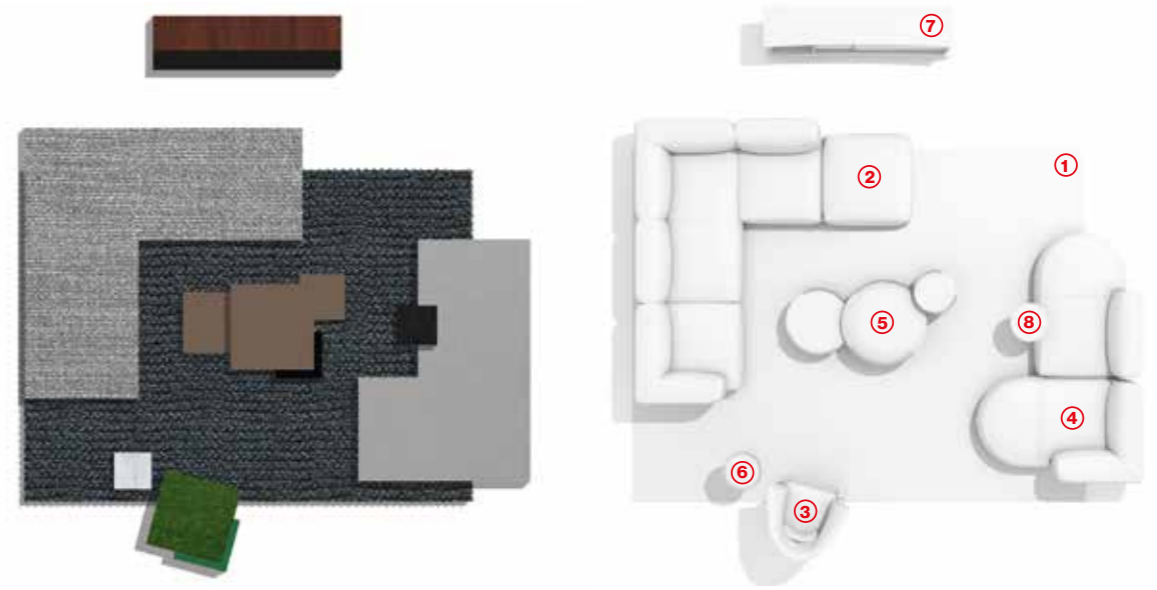

#5 Verde / #5 Green

Accent color

Bowy-Sofa