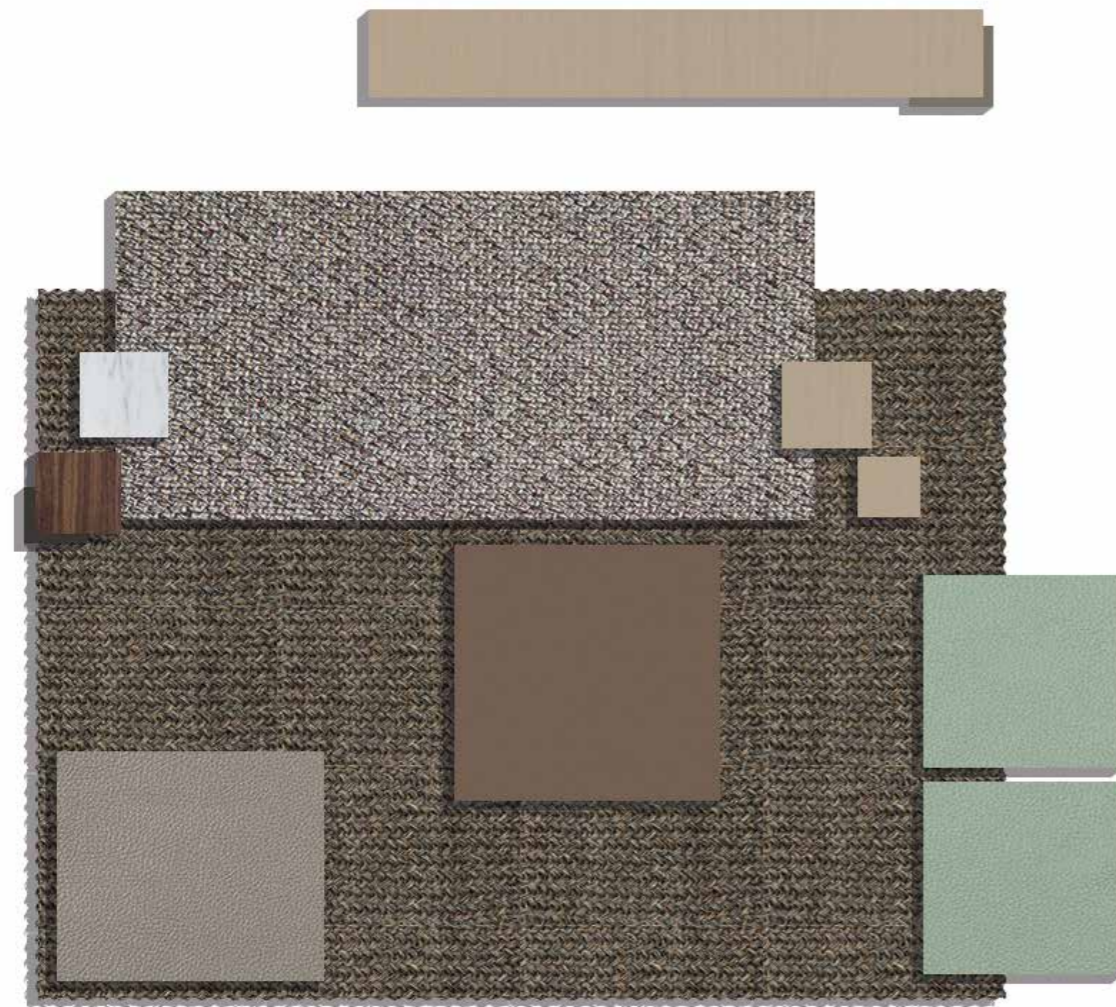

Floe Insel

#1 Beige

DIVANO / Sofa
552.31+ 552.22.Floe Insel

POLTRONE / Armchairs
932.932

TAVOLINI / Low tables
552.Floe Insel Pouf
081.Réaction Poétique
520.Accordo
194."9" low tables

**MOBILE CONTENITORE
/ Container unit**
LC20.Casiers Standard

**CUSCINI PER SEDUTA SUGGERITI
/ Suggested cushions per seat**
1x 552.C1_45 x 55 cm
2x 552.C2_40 x 50 cm