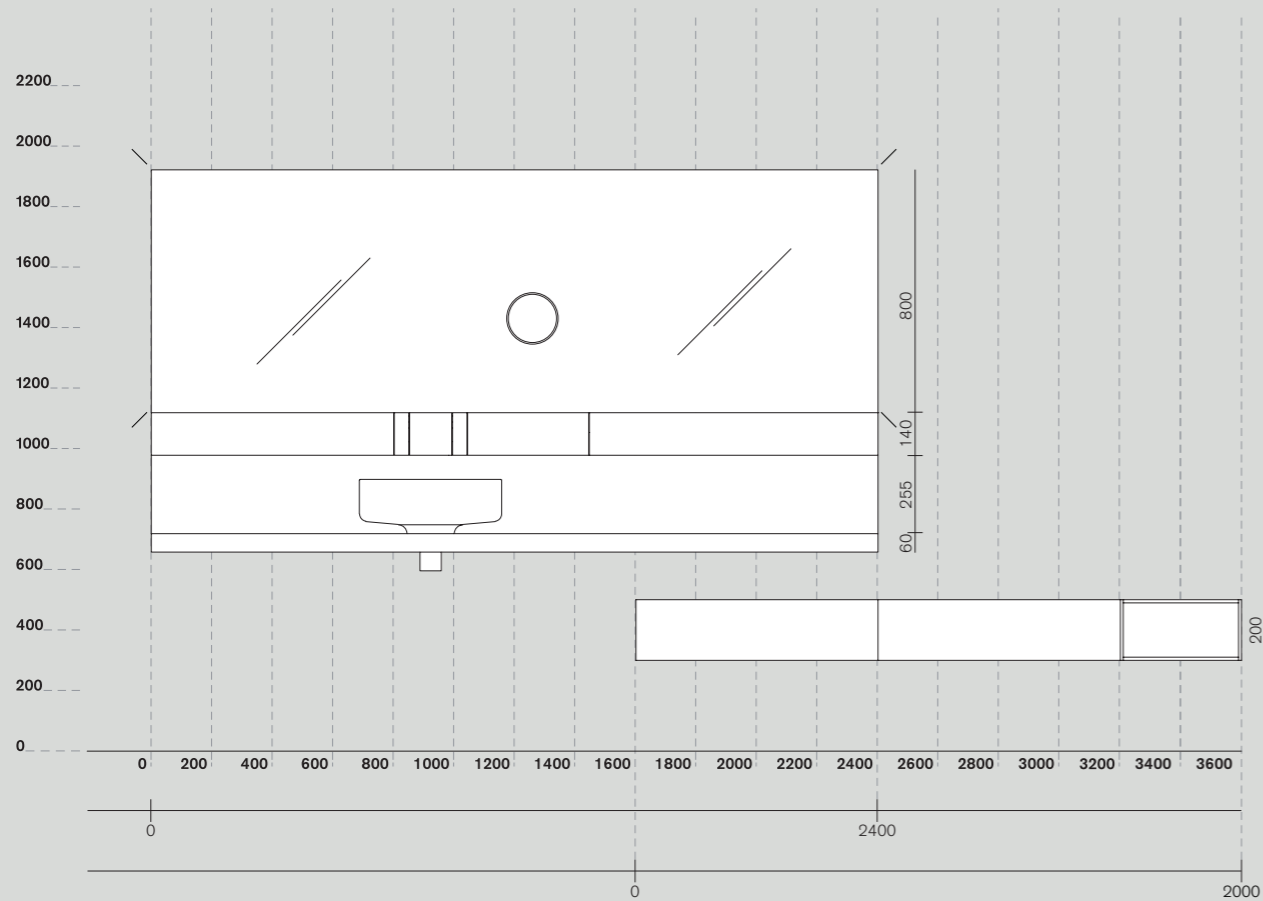

○ **Flat XL**
programma, programme

○ **Bjhon 1**
lavabo, washbasin

○ **Parabola**
specchio, mirror

○ **Gemma**
complemento, extra

○ **Lato**
programma, programme

Flat XL + Bjhon 1 / cm 240

finitura
finish

A
Bjhon 1