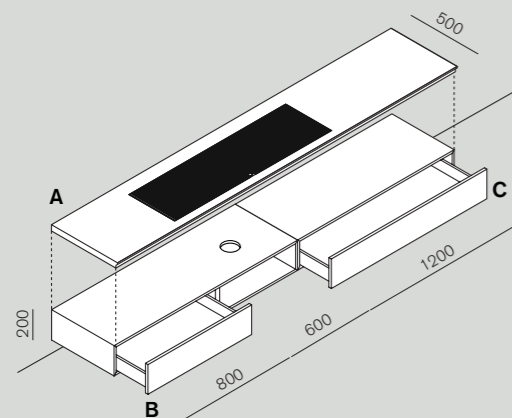

Sen
rubinetteria e accessori,
taps and accessories

Eclissi
specchio, mirror

Eil
programma, programme

Lato
programma, programme

In-Out
vasca, bathtub

Gemma
complemento, extra

Lato + Ell/ cm 260

NM
A
 Ell in appoggio/in support
AELLM0CC1260ED
 L 2600 - 102³/₈
 P 500 - 19³/₈
 H 38,5 - 1¹/₂