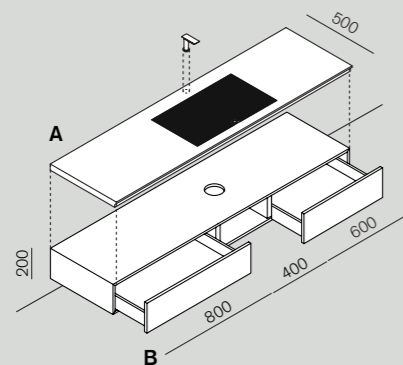

Lato + Ell/ cm 180

finitura
finish

ZZ
A
Ell in appoggio/ self-bearing
AELLM0CC1180ZZ
L 1800 - 70"7/8
P 500 - 19"3/8
H 38,5 - 1"1/2

RT
B
ALC2180RT, ALELL, ALR
ALD2080RT, ALF2080RT
ALE2040RT
ALD2060RT, ALF2060RT
L 1800 - 94"1/2
P 500 - 19"3/8
H 200 - 7"7/8

Lato	Contenitore e frontale in rovere naturale/ Natural oak storage unit and front	2.415
Ell	Piano-lavabo in appoggio in Corian®, compreso sifone e piletta Corian® washabasin-countertop in support, including waste and waste trap	3.187
Rubinetteria/ Taps	Sen nera/ Black Sen	563
Specchi/ Mirrors	Eclissi	1.400
Accessori/ Accessories	Surf	665

Il preventivo è in punti e riferito alla composizione rappresentata graficamente, le immagini sono puramente indicative.

The quotation is in points and refers to the composition in the drawing, the pictures are merely indicative.

Accessori consigliati / Recommended accessories

Sen	Surf	Dot Line

Vasche consigliate / Recommended bathtubs

DR	Marsiglia	Normal
AVAS1090Z L 1835 x P 1365 x H 595 L 72"3/4 x D 53"3/4 x H 22"1/4	AVAS1075 L 1490 x P 870 x H 575 L 58"21/32 x D 34"1/4 x H 22"41/64	AVAS0910 L 1705 x P 745 x H 505 L 67"1/8 x D 29"3/82 x H 19"7/8