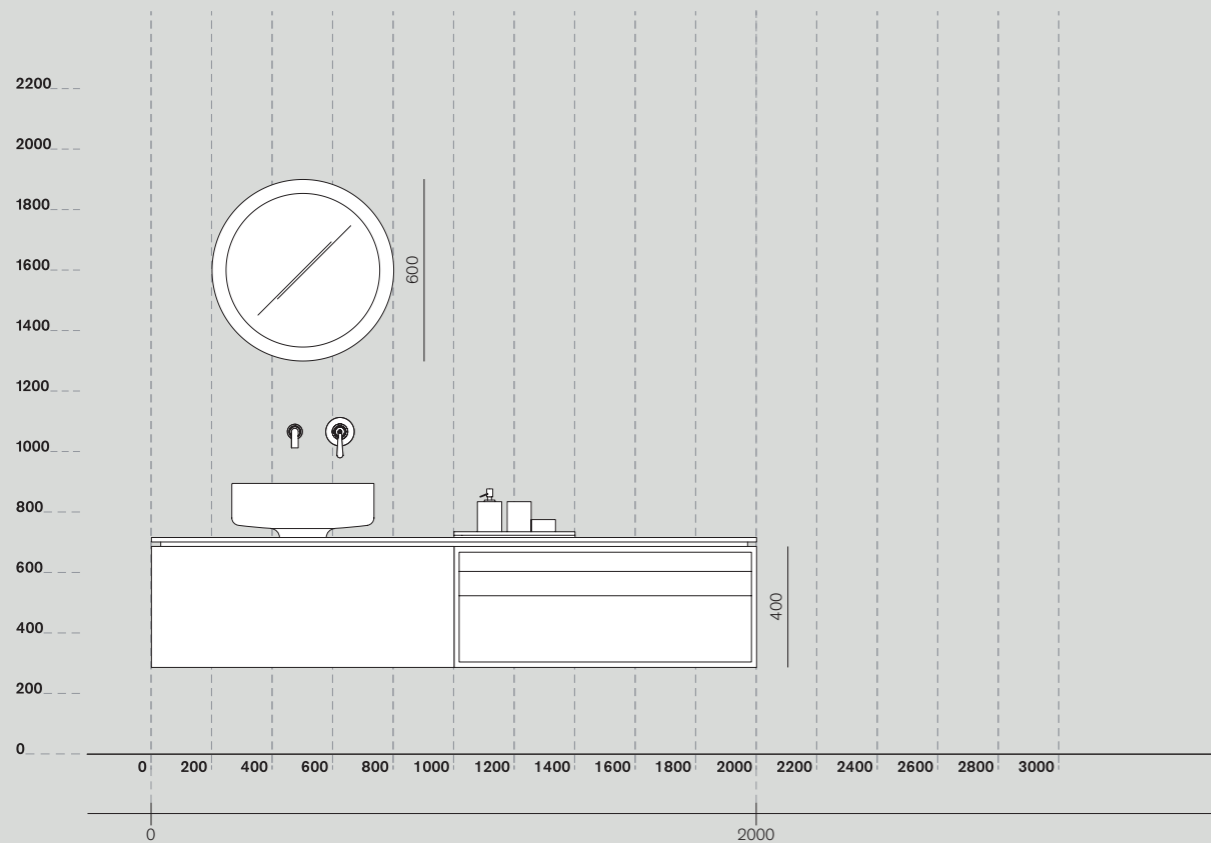

Fez ○
rubinetteria, taps

Bjhon 1 ○
lavabo, washbasin

Surf
accessori, accessories

Plus
contenitore, storage unit

Flat XL
programma, programme

Flat XL + Bjhon 1 / cm 200

finitura
finish

Z