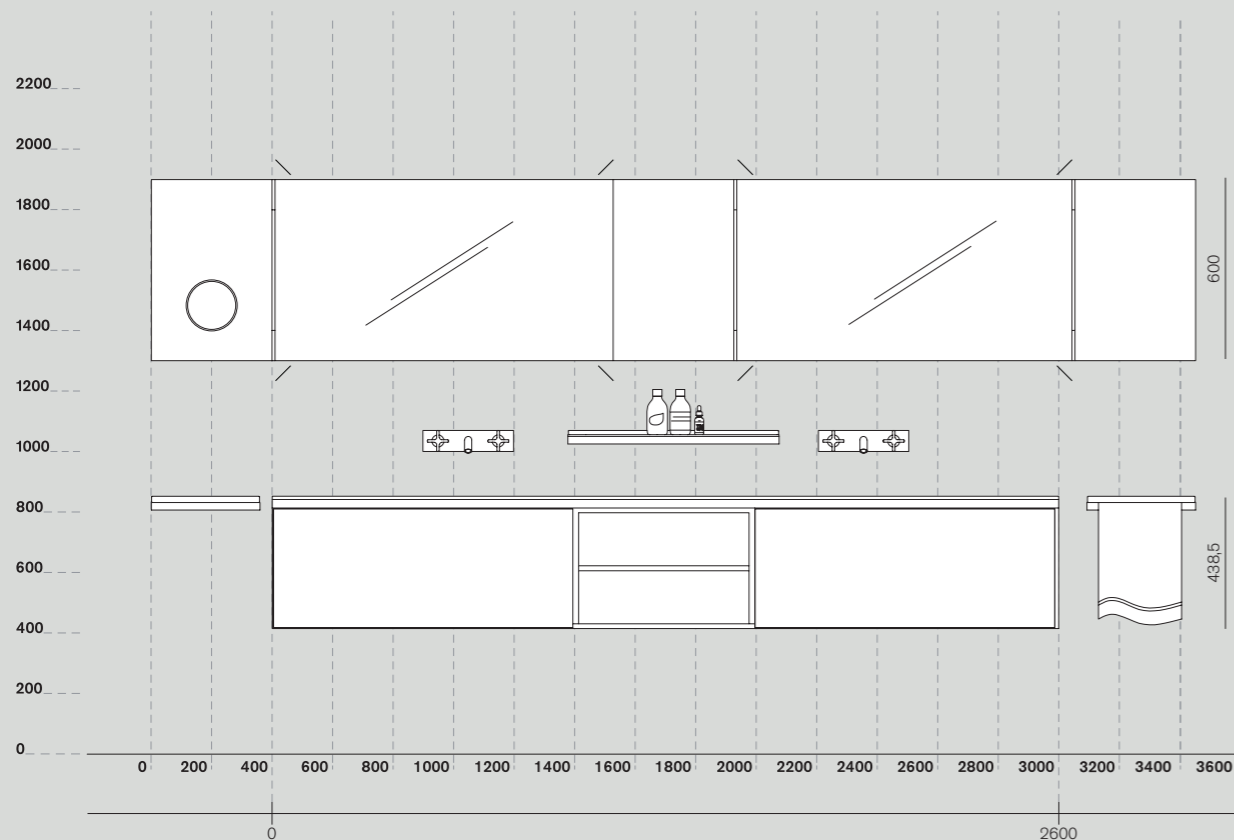

Lato + Ell/ cm 260

finitura
finish

A
Ell in appoggio/in support
AELLM0CC2260ED
L 2600 - 102³/₈
P 500 - 19³/₈
H 38,5 - 1¹/₂

B
ALC4160RW, ALELL
ALD4100RW, ALF4100NE
ALG4060RW
L 1600 - 94¹/₂
P 500 - 19³/₈
H 400 - 15³/₄

C
ALC4100RW, ALELL
ALD4100RW, ALF4100NE
L 1000 - 39³/₈
P 500 - 19³/₈
H 400 - 15³/₄

Lato	Contenitore in rovere scuro con frontali in cuoio nero/ Dark oak storage units with black leather fronts	4.460
Ell	Piano-lavabo in appoggio in marmo nero Marquinia, compreso sifone e piletta Black Marquinia marble washbasin-countertop in support, including waste and waste trap	6.831
Rubinetteria/ Taps	Memory brunita/ Memory brushed burnished finish	1.386
Specchi/ Mirrors	Narciso con luce e Spai/ Narciso with light and Spai	3.377
Accessori/ Accessories	Memory bruniti/ Memory brushed burnished finish	1.184

Il preventivo è in punti e riferito alla composizione rappresentata graficamente, le immagini sono puramente indicative.

The quotation is in points and refers to the composition in the drawing, the pictures are merely indicative.