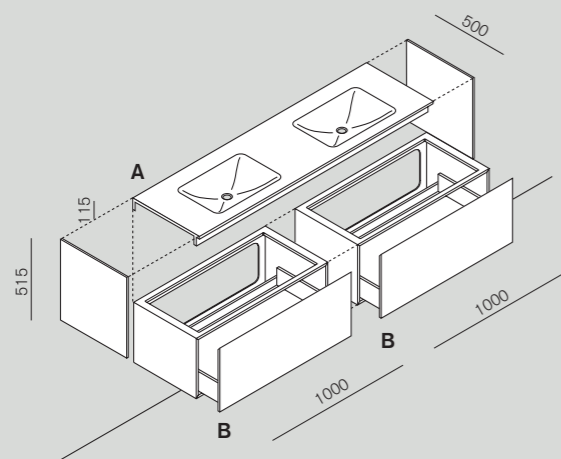

Evoluzione Evo-Ottocento 001 / cm 200

finitura
finish

A
Evo-Ottocento 001 integrato/ integrated
AEVONFM012Z200EXO
L 2000 - 78"6/8
P 500 - 19"5/8
H 115 - 4"1/4

B
AEVOM17010B
L 1000 - 39"3/8
P 500 - 19"5/8
H 400 - 15"3/4

Evoluzione

Composizione con piano Evo-Ottocento 001 in Cristalplant®, 2 lavabi integrati nel piano completa di piletta, sifone e contenitori con frontali laccati bianchi
Composition with Evo-Ottocento 001 countertop in Cristalplant® with side panels and 2 integrated washbasins, including waste, waste trap and storage units with white painted fronts

4.544

Rubinetteria/ Taps

Square lucida/ Polished Square

1.840

Specchi/ Mirrors

Narciso con luce e Spai/ Narciso with light and Spai

1.825

Il preventivo è in punti e riferito alla composizione rappresentata graficamente, le immagini sono puramente indicative.

The quotation is in points and refers to the composition in the drawing, the pictures are merely indicative.