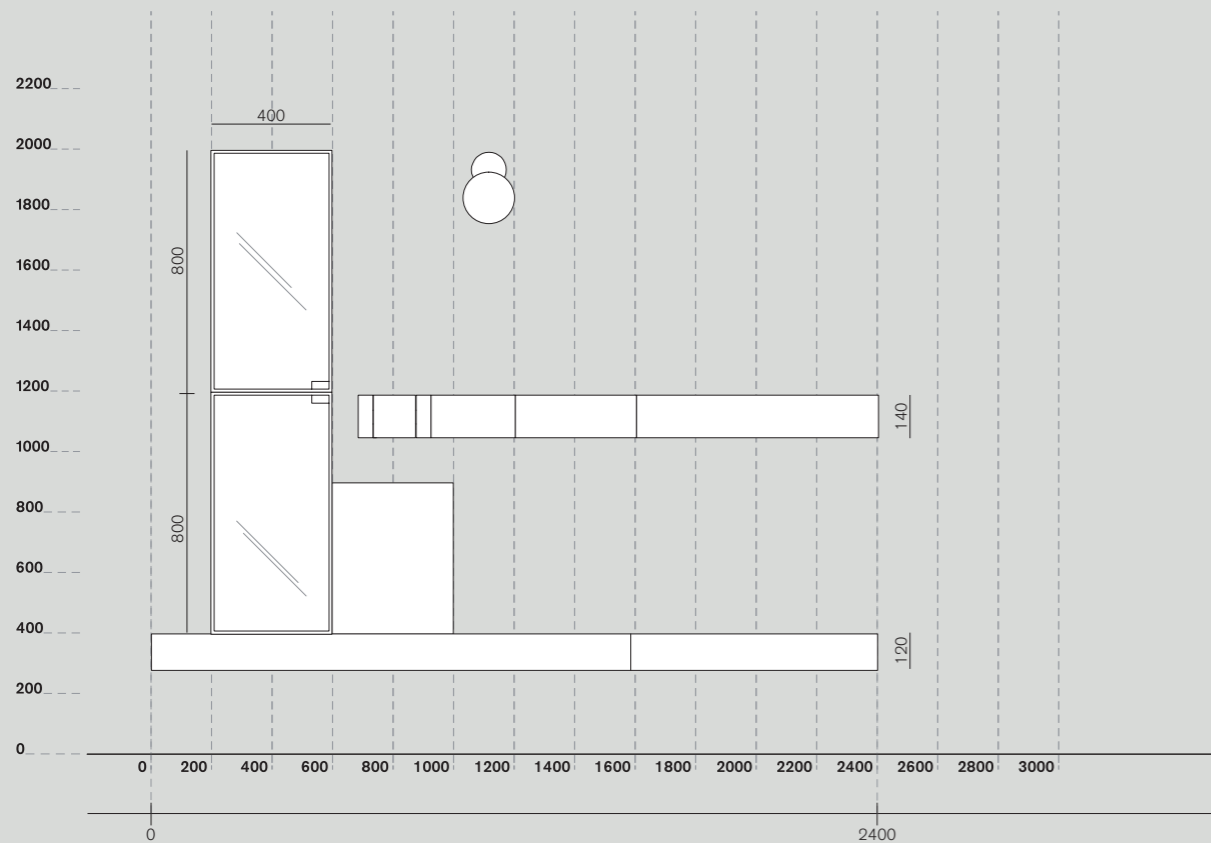

In-Out

AVAS1042
ø 1525 x H 640
ø 60" x H 25"1/4

4x4
specchi contenitori, mirror units

Sen
rubinetteria e accessori,
taps and accessories

Cube
lavabo, washbasin

Flat XL
programma, programme

Flat XL + Cube/ cm 240