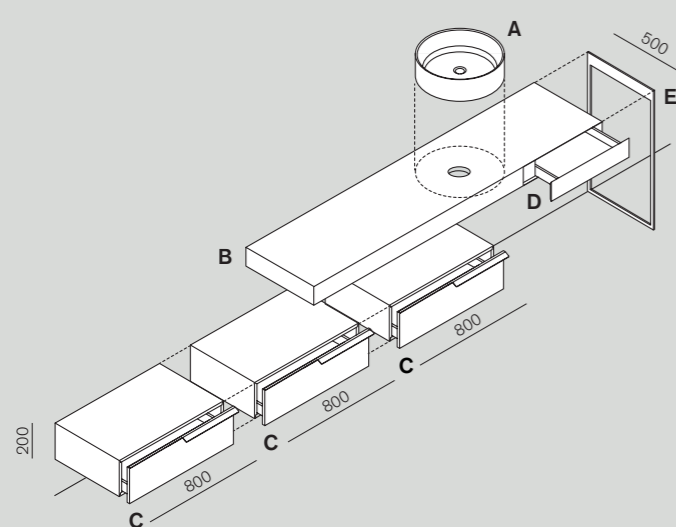

Flat XL + Bjhon 1 / cm 220

finitura
finish

A
Bjhon 1

B
AX1BJ112200RWDX
L 2200 - 86³/₄
P 500 - 19³/₄
H 60 - 2³/₈

C
AFXMO151085WW0E
L 800 - 31¹/₂
P 500 - 19³/₄
H 200 - 7⁷/₈

D
AMOB06040RW
L 600 - 23⁵/₈

E
AMET1875E

Flat XL

Composizione con piano autoportante in rovere scuro con bordo attrezzato e struttura laterale nera, lavabo Bjhon 1 in nero Marquinia, completa di pileta e sifone/ Composition with brown oak countertop with concealed wall fixings, fitted front and black lateral structure, black Marquinia Bjhon 1 washbasin, including waste, waste trap

5.482

Contenitore rovere scuro con maniglia nera/ Dark oak storage unit with black handle

3.498

Rubinetteria/ Taps

Memory brunito spazzolato/ Brushed burnished Memory

462

Accessori/ Accessories

Memory brunito spazzolato/ Brushed burnished Memory

656

Specchi/ Mirrors

Eclissi

1.400

Il preventivo è in punti e riferito alla composizione rappresentata graficamente, le immagini sono puramente indicative.

The quotation is in points and refers to the composition in the drawing, the pictures are merely indicative.