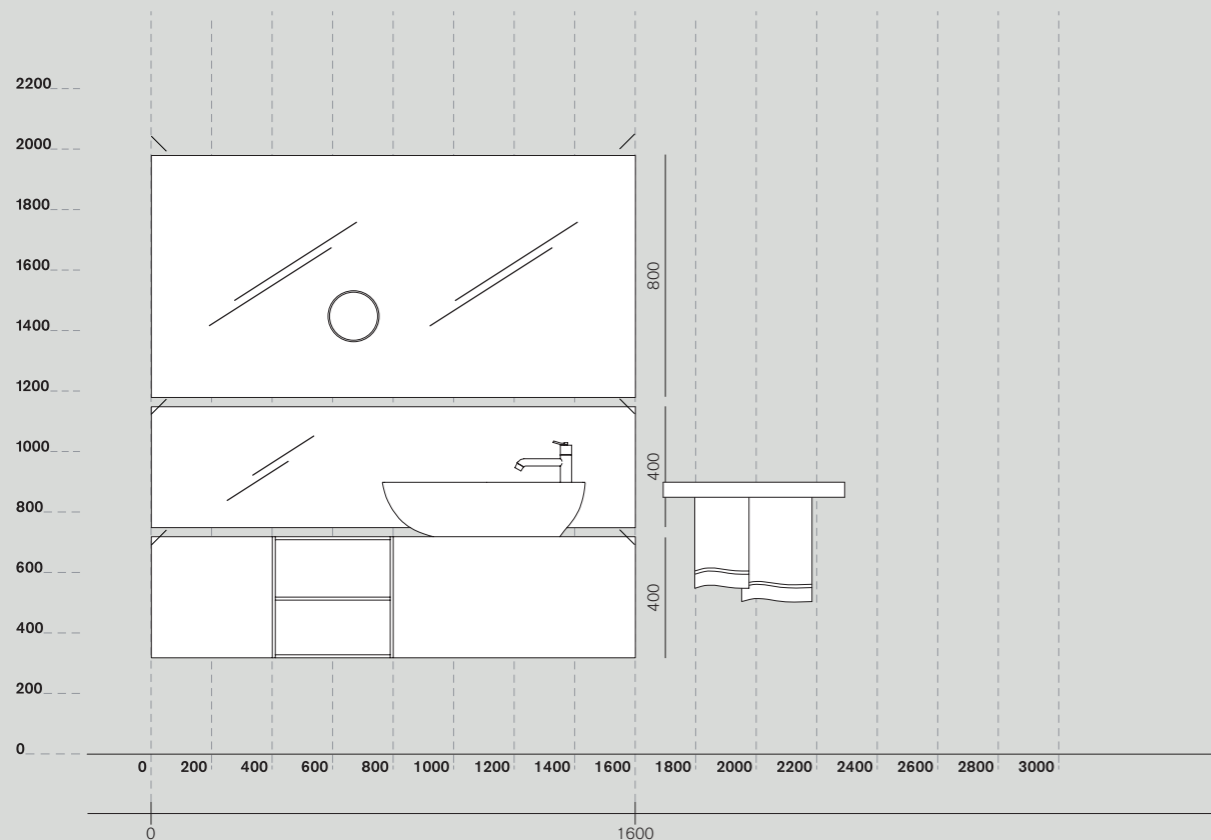

Gemma
complemento, extra

Drop
lavabo, washbasin

Square
rubinetteria, taps

Nudo LED
specchio, mirror

369
accessori, accessories

Lato
programma, programme

Lato + Drop/ cm 160

- finitura
finish
- A** Drop
 - B** ALC4160RU, ALDRL, ALR, ALD4040RU, ALF4040LZ, ALG4040RU, ALD4080RU, ALF4080LZ
 - L 1600 - 63"
 - P 500 - 19"5/8
 - H 400 - 15"3/4
- RU LZ