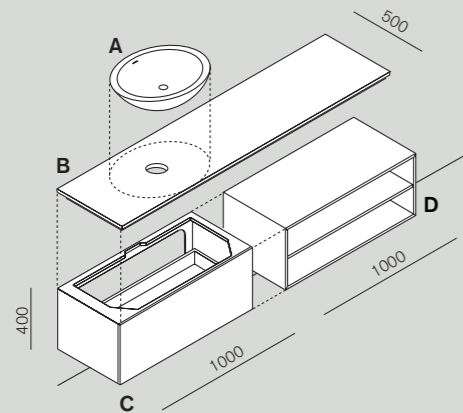

Flat XL
programma, programme

Square
rubinetteria, taps

Spoon XL
vasca, bathtub

Flat XL + Spoon XL/ cm 200

finitura
finish

A
Spoon XL

B
AXXSXL1200EXNS
L 2000 - 78"6/8
P 500 - 19"3/4
H 30 - 1"1/8

C
AFXMO174105UU0P
L 1000 - 39"3/8
P 500 - 19"5/8
H 400 - 15"3/4