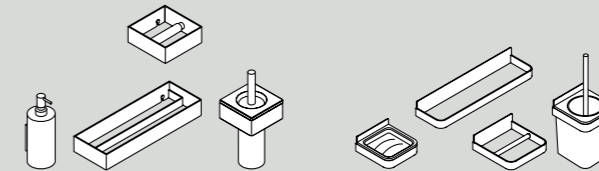

Accessori consigliati / Recommended accessories

36 9

Memory