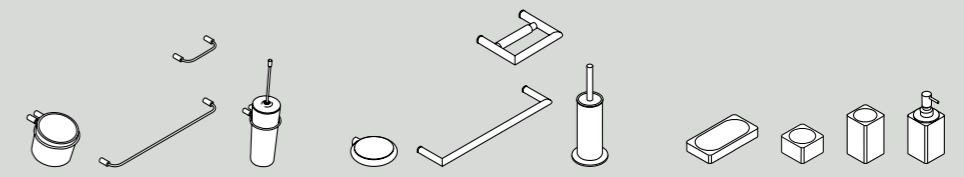

Accessori consigliati / Recommended accessories

Bucatini

O.L.C.

Surf

Vasche consigliate / Recommended bathtubs

Normal

AVAS0910
L 1705 x P 745 x H 505
L 67¹/₈ x D 29³/₈ x H 19⁷/₈

In-Out

AVAS1041
ø 1300 x H 600
ø 51¹/₈ x H 23⁵/₈

Immersion

AVAS1981
L 1427 x P 707 x H 725
L 56³/₁₆ x D 27⁵/₃₂ x H 28³⁵/₆₄