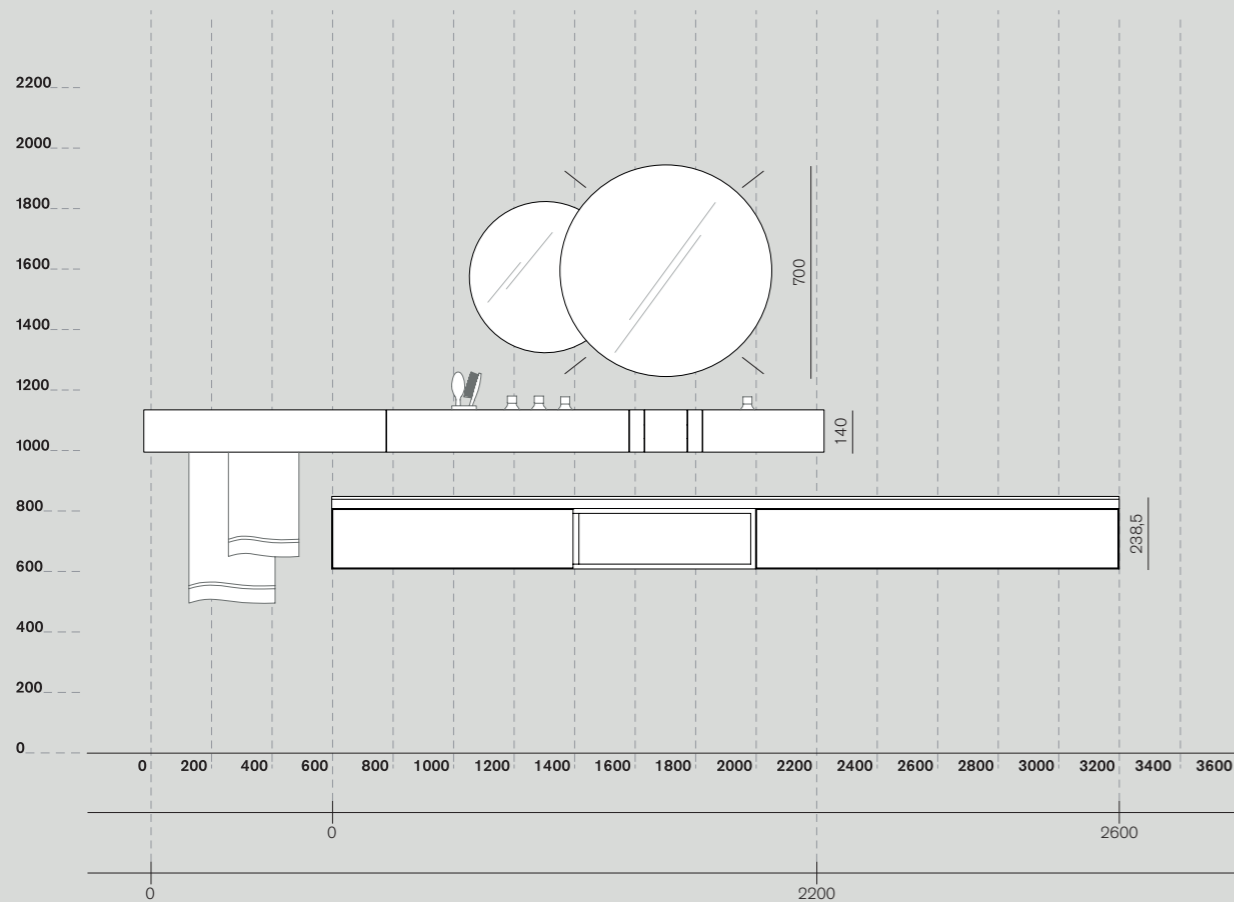

Sen
rubinetteria e accessori,
taps and accessories

Eclissi
specchio, mirror

Eil
programma, programme

Lato
programma, programme

In-Out
vasca, bathtub

Gemma
complemento, extra

Lato + Ell/ cm 260

NM
A
 Ell in appoggio/in support
AELLM0CC1260ED
 L 2600 - 102³/₈
 P 500 - 19³/₈
 H 38,5 - 1¹/₂