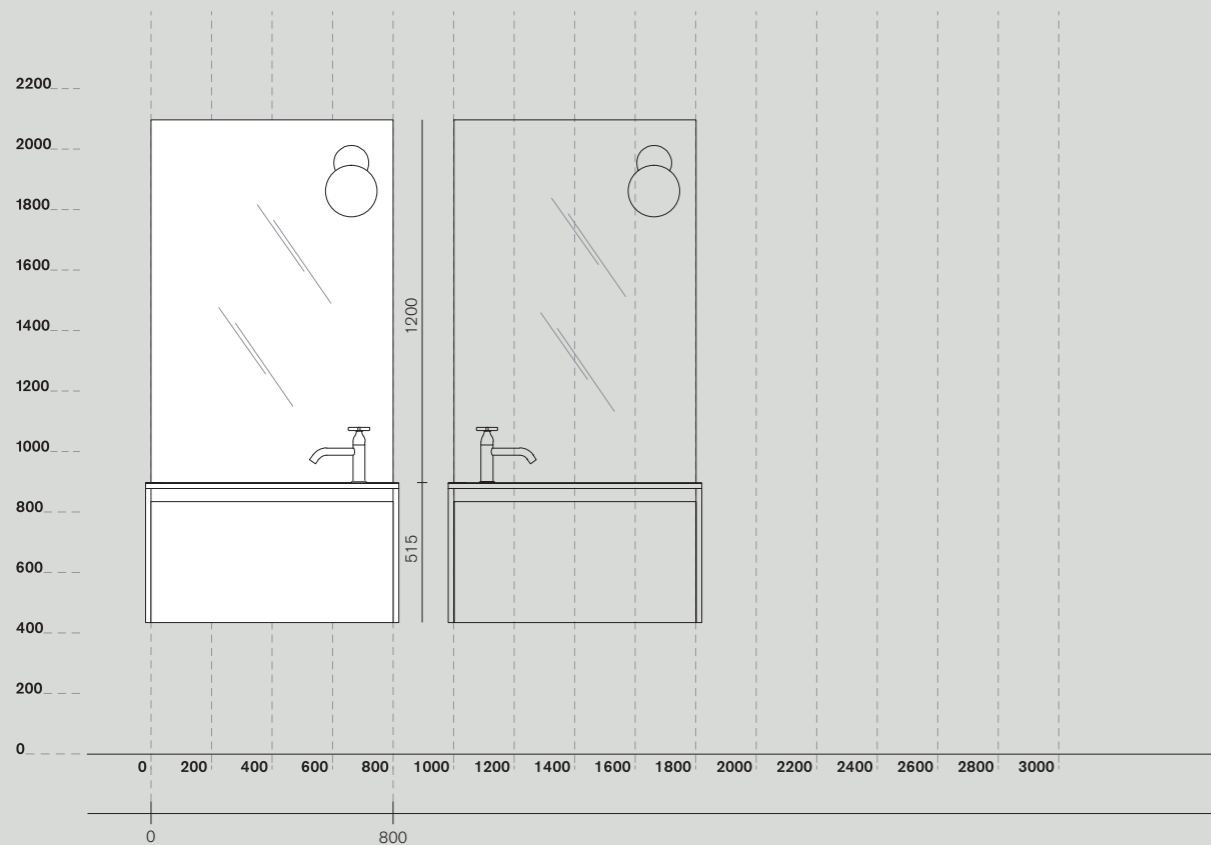

Evoluzione Evo-N + In-Out/ cm 80

finitura
finish

A
In-Out

B
AEVONFOUI1080R1
L 800 - 31¹/₂
P 500 - 19⁵/₈
H 115 - 4¹/₄

C
AEVOM17008B
L 800 - 31¹/₂
P 500 - 19⁵/₈
H 400 - 15³/₄

Evoluzione

Composizione con piano Evo-N in rovere naturale con fianchi e lavabo In-Out ad incasso completa di piletta, sifone e contenitore con frontale laccato bianco
Composition with natural oak Evo-N countertop with side panels and built-in In-Out washbasin, including waste, waste trap and storage unit with white painted fronts

2.883

Rubinetteria/ Taps

Memory cromo/ Chromed Memory

308

Specchi/ Mirrors

Nudo

304

Illuminazione/ Lights

125C in ceramica bianca/ 125C in white ceramic

146

Il preventivo è riferito ad una delle composizioni rappresentate graficamente, le immagini sono puramente indicative.

The quotation refers to one the composiotios in the drawing, the pictures are merely indicative.