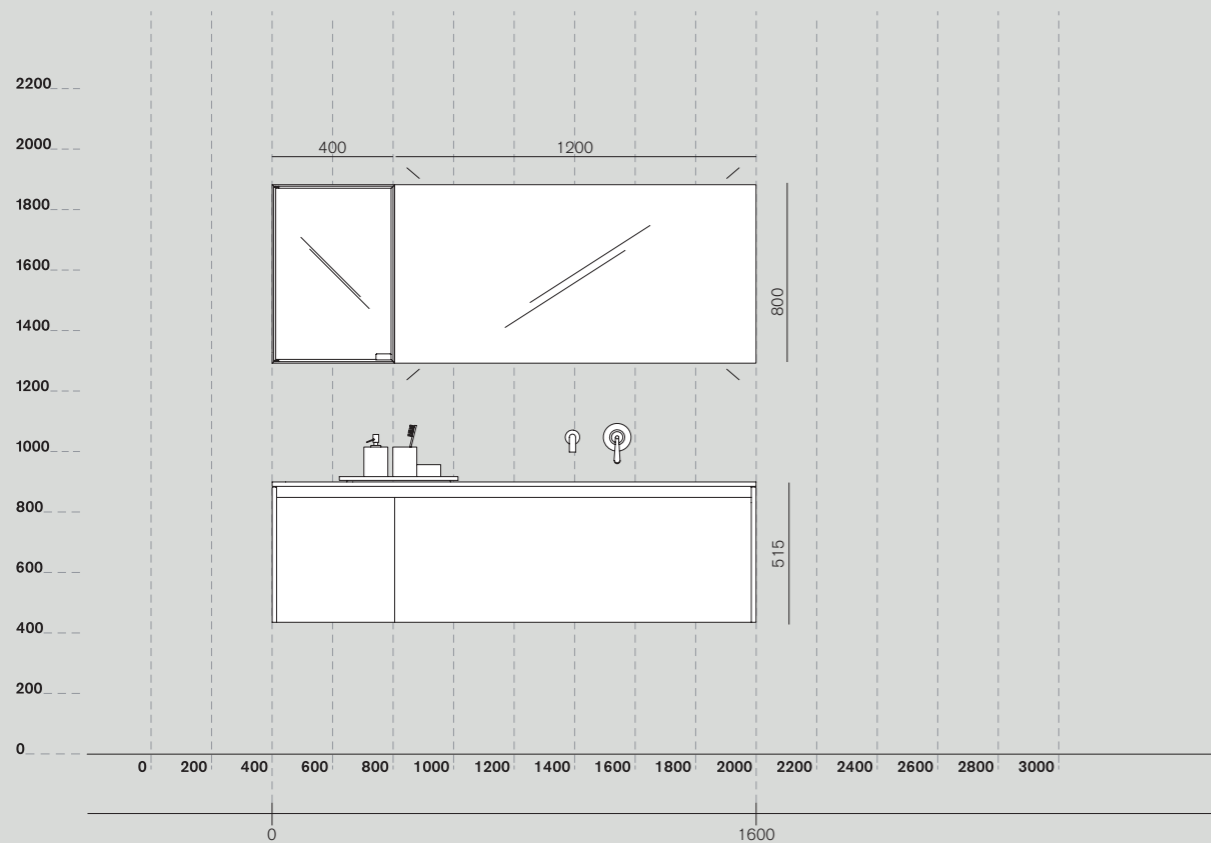

○ **Fez**
rubinetteria, taps

○ **Fez**
rubinetteria, taps

○ **Surf**
accessori, accessories

○ **Pic-Nic**
complemento, extra

○ **Evo-Nivis**
programma, programme

○ **Immersion**
vasca, bathtub

Evoluzione Evo-Nivis/ cm 160