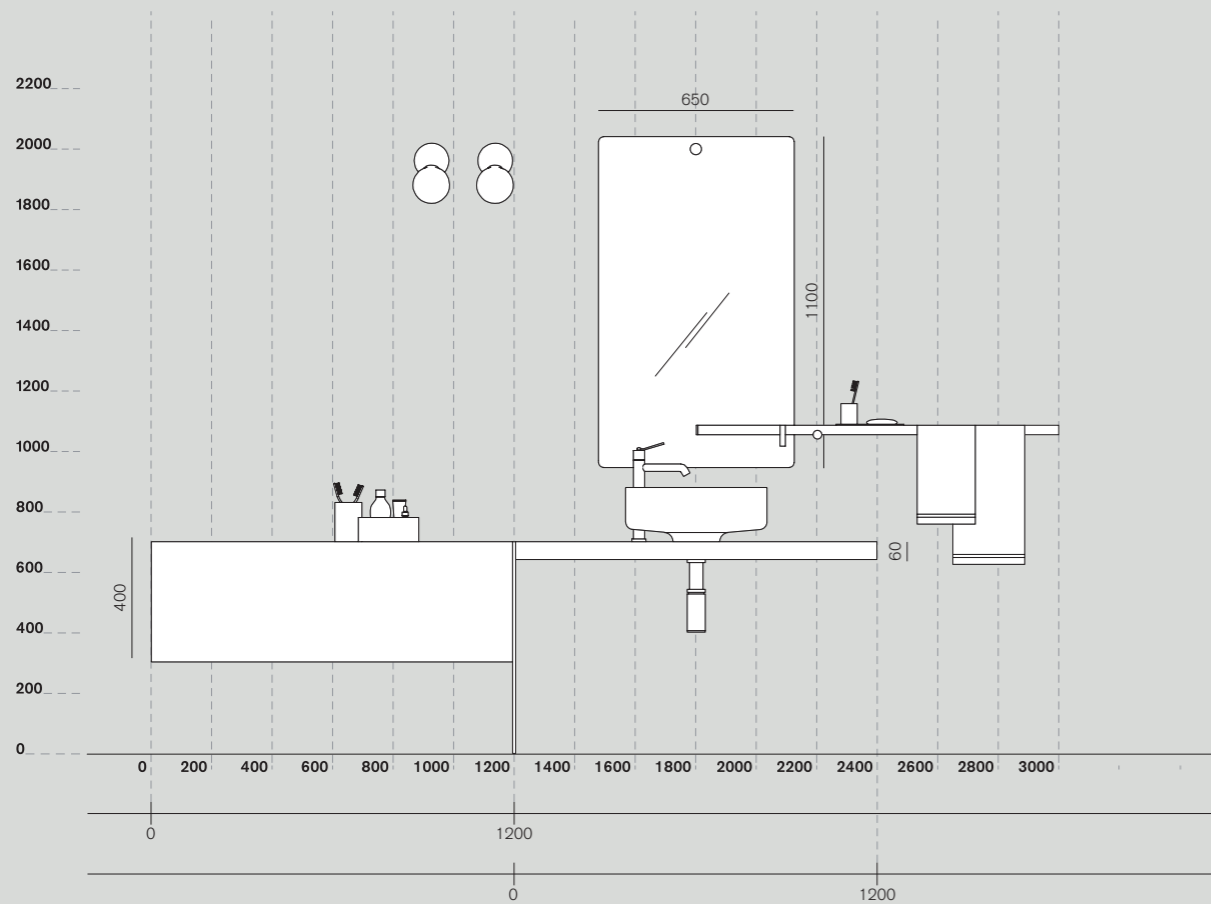

Lato + Bjhon 1 / cm 120

1. finitura
   finish
2. **A**
     Bjhon 1
   - **B**
     AXNBJ111201RTSX
     L 1200 - 47¹/₄
     P 500 - 19³/₄
     H 60 - 2³/₈
   - **C**
     AMET1875E
   - **D**
     ALC4120RT,
     ALD4120RT, ALF4120LZ
     L 1200 - 47¹/₄
     P 500 - 19⁵/₈
     H 400 - 15³/₄

Lato	Contenitore in rovere naturale e frontale laccato bianco/ Natural oak storage unit and matt white painted front	1.795
Flat XL	Piano autoportante in rovere naturale con lavabo Bjhon 1, struttura laterale nera completo di piletta e sifone/ Natural oak countertop with concealed wall fixings, Bjhon 1 washbasin, black lateral structure, including waste and waste trap	2.675
Rubinetteria/ Taps	Fez nera/ Black Fez	621
Accessori/ Accessories	Dot Line neri/ Black Dot Line	541
Specchi/ Mirrors	Dot Line nero/ Black Dot Line	358
Illuminazione/ Lights	125C in ceramica nera/ 125C in black ceramic Il preventivo è in punti e riferito alla composizione rappresentata graficamente, le immagini sono puramente indicative. The quotation is in points and refers to the composition in the drawing, the pictures are merely indicative.	546

Accessori consigliati / Recommended accessories

Dot Line	369	Gemma

Vasche consigliate / Recommended bathtubs

Cuna	Spoon XL
AVAS1079 L 1655 x P 785 x H 515 L 65⁵/₃₂ x D 30²⁹/₃₂ x H 20⁹/₃₂	AVAS0916 L 1809 x P 972 x H 490 L 71¹/₄ x D 38¹/₄ x H 19¹/₄