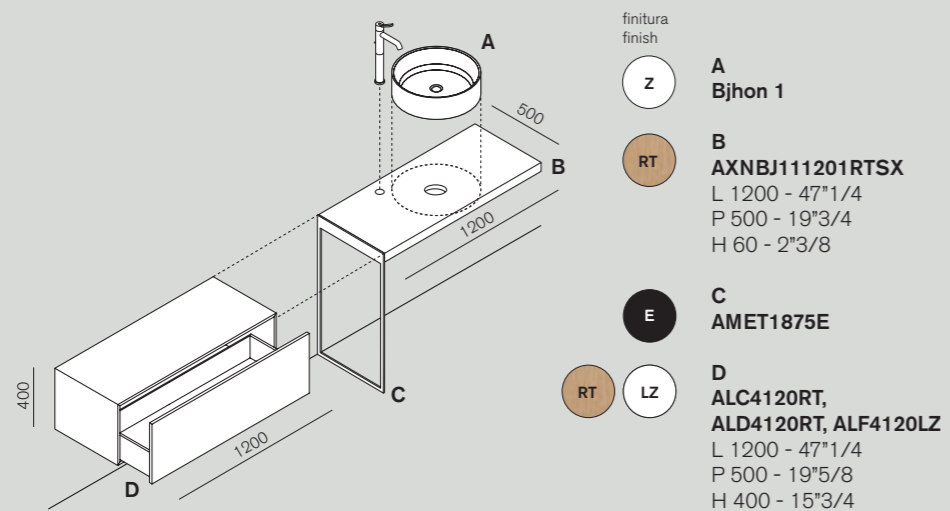

Lato + Bjhon 1 / cm 120

1. finitura
   finish
2. **A**
     Bjhon 1
   - **B**
     AXNBJ111201RTSX
     L 1200 - 47¹/₄
     P 500 - 19³/₄
     H 60 - 2³/₈
   - **C**
     AMET1875E
   - **D**
     ALC4120RT,
     ALD4120RT, ALF4120LZ
     L 1200 - 47¹/₄
     P 500 - 19⁵/₈
     H 400 - 15³/₄

Lato	Contenitore in rovere naturale e frontale laccato bianco/ Natural oak storage unit and matt white painted front	1.795
Flat XL	Piano autoportante in rovere naturale con lavabo Bjhon 1, struttura laterale nera completo di piletta e sifone/ Natural oak countertop with concealed wall fixings, Bjhon 1 washbasin, black lateral structure, including waste and waste trap	2.675
Rubinetteria/ Taps	Fez nera/ Black Fez	621
Accessori/ Accessories	Dot Line neri/ Black Dot Line	541
Specchi/ Mirrors	Dot Line nero/ Black Dot Line	358
Illuminazione/ Lights	125C in ceramica nera/ 125C in black ceramic Il preventivo è in punti e riferito alla composizione rappresentata graficamente, le immagini sono puramente indicative. The quotation is in points and refers to the composition in the drawing, the pictures are merely indicative.	546

Accessori consigliati / Recommended accessories

Dot Line	369	Gemma

Vasche consigliate / Recommended bathtubs

Cuna	Spoon XL
AVAS1079 L 1655 x P 785 x H 515 L 65⁵/₃₂ x D 30²⁹/₃₂ x H 20⁹/₃₂	AVAS0916 L 1809 x P 972 x H 490 L 71¹/₄ x D 38¹/₄ x H 19¹/₄