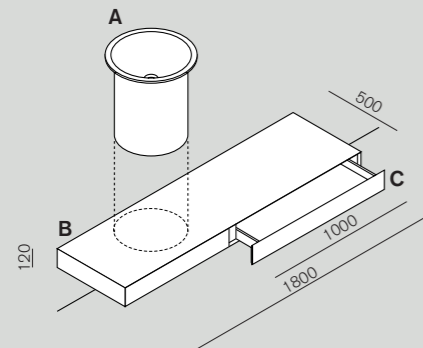

Flat XL + In-Out/ cm 180

finitura
finish

A
In-Out

B
AX1000001800RUNS
L 1800 - 70⁷/₈
P 500 - 19³/₄
H 120 - 4³/₄

C
AMOB10040RU
L 1000 - 39³/₈

Flat XL

Composizione con piano autoportante in rovere bruno con bordo attrezzato,

lavabo In-Out in appoggio, completa di piletta e sifone

Composition with brown oak countertop with concealed wall fixings and fitted

front, over countertop In-Out washbasin, including waste and waste trap

3.083

Rubinetteria/ Taps

Fez cromo/ Chromed Fez

456

Specchi/ Mirrors

Nudo LED con luce sul bordo sinistro/ Nudo LED with light on the left edge

1.315

Il preventivo è in punti e riferito alla composizione rappresentata graficamente, le immagini sono puramente indicative.

The quotation is in points and refers to the composition in the drawing, the pictures are merely indicative.