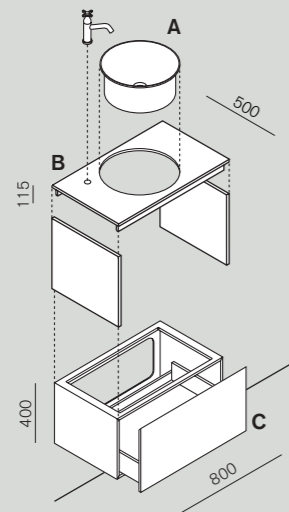

Evoluzione Evo-N + In-Out/ cm 80

finitura
finish

A
In-Out

B
AEVONFOUI1080R1
L 800 - 31¹/₂
P 500 - 19⁵/₈
H 115 - 4¹/₄

C
AEVOM17008B
L 800 - 31¹/₂
P 500 - 19⁵/₈
H 400 - 15³/₄

Evoluzione

Composizione con piano Evo-N in rovere naturale con fianchi e lavabo In-Out ad incasso completa di piletta, sifone e contenitore con frontale laccato bianco
Composition with natural oak Evo-N countertop with side panels and built-in In-Out washbasin, including waste, waste trap and storage unit with white painted fronts

2.883

Rubinetteria/ Taps

Memory cromo/ Chromed Memory

308

Specchi/ Mirrors

Nudo

304

Illuminazione/ Lights

125C in ceramica bianca/ 125C in white ceramic

146

Il preventivo è riferito ad una delle composizioni rappresentate graficamente, le immagini sono puramente indicative.

The quotation refers to one the composiotios in the drawing, the pictures are merely indicative.