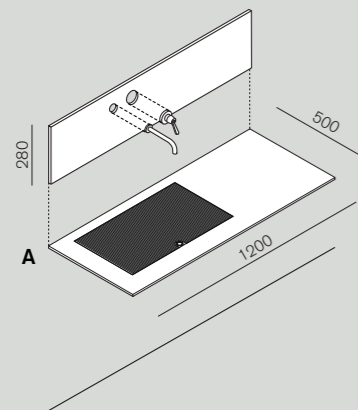

EII/ cm 120

finitura
finish

A
EII autoportante/ self-bearing
AELLN0AA1120ZZ
L1200 - 47¹/₄
P 500 - 19³/₈
H 38,5 - 1¹/₂

EII	Piano-lavabo in appoggio in Corian® bianco, compreso di sifone e piletta White Corian® self-bearing washabsin-countertop, including waste and waste trap	2.796
Flat XL	Alzata in Cristalplant® bianco/ White Cristalplant® splash-back panel	493
Rubinetteria/ Taps	Fez nera/ Black Fez	549
Specchi/ Mirrors	Nudo LED e specchio contenitore 4x4 con profili neri/ Nudo LED and 4x4 mirror unit with black moulding	1.492
Accessori/ Accessories	Porta abiti Dot Line neri/ Dot Line black clothes hangers	136
	Surf bianca/ White Surf	528

Il preventivo è in punti e riferito alla composizione rappresentata graficamente, le immagini sono puramente indicative.

The quotation is in points and refers to the composition in the drawing, the pictures are merely indicative.

Accessori consigliati / Recommended accessories

Bucatini	Dot Line	O.L.C.

Vasche consigliate / Recommended bathtubs

Cartesio	Spoon XL	Immersion
AVAS0980 L 1760 x P 760 x H 550 L 69¹/₄ x D 29⁷/₈ x H 21⁵/₈	AVAS0916 L 1809 x P 972 x H 490 L 71¹/₄ x D 38¹/₄ x H 19¹/₄	AVAS1981 L 1427 x P 707 x H 725 L 56³/₁₆ x D 27⁵³/₆₄ x H 28³⁵/₆₄