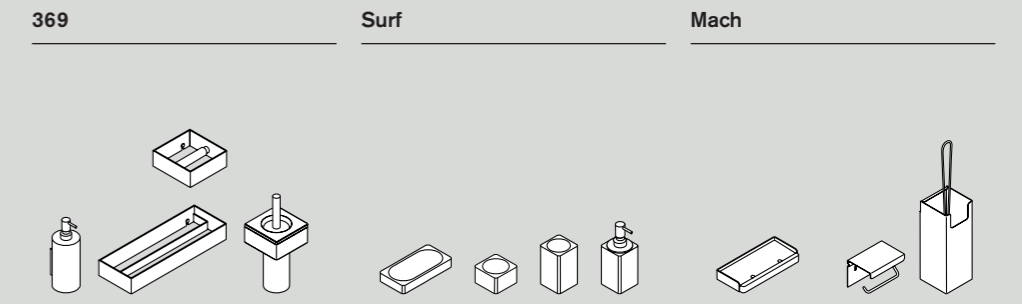

Accessori consigliati / Recommended accessories

Vasche consigliate / Recommended bathtubs

Cartesio	Spoon XL	Ottocento
AVAS0980 L 1760 x P 760 x H 550 L 69"1/4 x D 29"7/8 x H 21"5/8	AVAS0916 L 1809 x P 972 x H 490 L 71"1/4 x D 38"1/4 x H 19"1/4	AVAS00969 L 1780 x P 790 x H 595 L 70" x D 31"1/8 x H 23"3/8