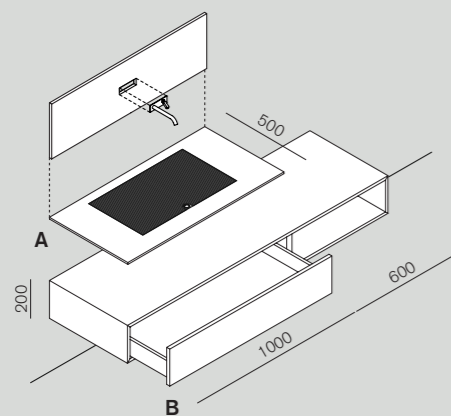

○ **Nudo LED**
specchio, mirror

○ **Square**
rubinetteria, taps

○ **Flat XL**
alzata, splash-back panel

Gemma
complemento, extra

EII ○
programma, programme

Lato + Ell/ cm 100

finitura
finish

ZZ
A
EII autoportante/ self-bearing
AELLN0AA110ZZ
L 1000 - 39³/₈"
P 500 - 19³/₈"
H 38,5 - 1¹/₂"