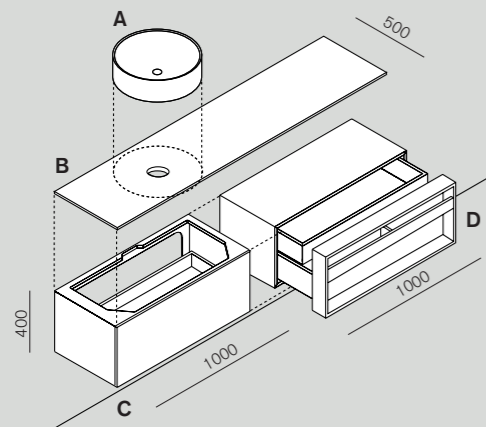

Flat XL + Bjhon 1 / cm 200

finitura
finish

Z

A
Bjhon 1

RU

B
AXXBJ112000RUNS
L 2000 - 78"6/8
P 500 - 19"3/4
H 30 - 1"1/8

U

B

C
AFXMO174105BU0P
L 1000 - 39"3/8
P 500 - 19"5/8
H 400 - 15"3/4

U

3

C
AFXMO246104UU03
L 1000 - 39"3/8
P 500 - 19"5/8
H 400 - 15"3/4

Flat XL

Composizione con piano da appoggio in rovere bruno con bordo sagomato,
lavabo Bjhon 1 in appoggio, completa di pileta, sifone, contenitore in rovere
bruno con frontale laccato bianco e contenitore Plus in rovere bruno con porta
salviette laccato bianco

Composition with brown oak countertop resting on storage units, Bjhon 1
washbasin, including waste, waste trap, brown oak storage unit with white
painted front and brown oak Plus storage unit with white painted towel rail

5.097

Rubinetteria / Taps

Fez bianca / White Fez

549

Specchi / Mirrors

Solid

1.137

Il preventivo è in punti e riferito alla composizione rappresentata graficamente, le immagini sono puramente indicative.

The quotation is in points and refers to the composition in the drawing, the pictures are merely indicative.