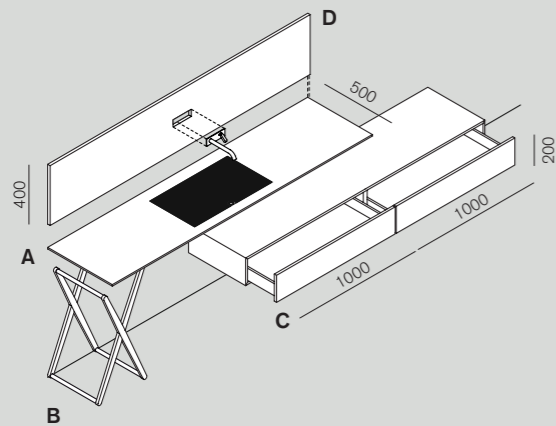

- **ZZ** **A**
  Ell autoportante/self-bearing
  AELLN0AA1200YH
  L 2000 - 78³/₄
  P 500 - 19³/₈
  H 38,5 - 1¹/₂
- **B**
  AMET1877RW
- **RW** **MC** **C**
  ALC2200RW,
  ALD2100RW, ALF2100MC
  ALD2100RW, ALF2100MC
  L 2000 - 78³/₄
  P 500 - 19³/₈
  H 200 - 7⁷/₈
- **MC** **D**
  AFALZ20004C1MC

Lato	Contenitore in rovere scuro con frontali in marmo bianco di Carrara/ Dark oak storage unit with white Carrara marble fronts	3.104
Ell	Piano-lavabo autoportante in marmo bianco di Carrara, compreso sifone e piletta, con struttura laterale in rovere scuro/ White Carrara marble self-bearing washbasin-countertop, including waste and waste trap, with dark oak lateral structure	5.231
Flat XL	Alzata in marmo bianco di Carrara/ White Carrara marble splash-back panel	1.137
Rubinerteria/ Taps	Square satinata/ Square satin finish	1.157
Specchi/ Mirrors	027 in rovere scuro/ Dark oak 027	3.648

Il preventivo è in punti e riferito alla composizione rappresentata graficamente, le immagini sono puramente indicative.

The quotation is in points and refers to the composition in the drawing, the pictures are merely indicative.