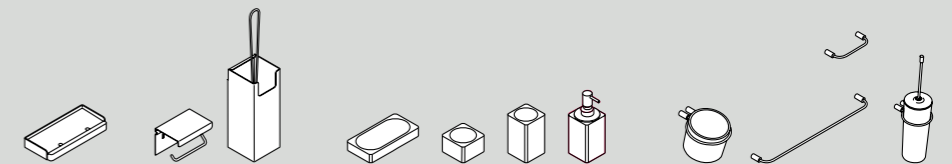

Accessori consigliati / Recommended accessories

Mach

Surf

Bucatini

Vasche consigliate / Recommended bathtubs

Cartesio

AVAS00980
L 1760 x P 760 x H 550
L 69"1/4 x D 29"7/8 x H 21"5/8

Spoon XL