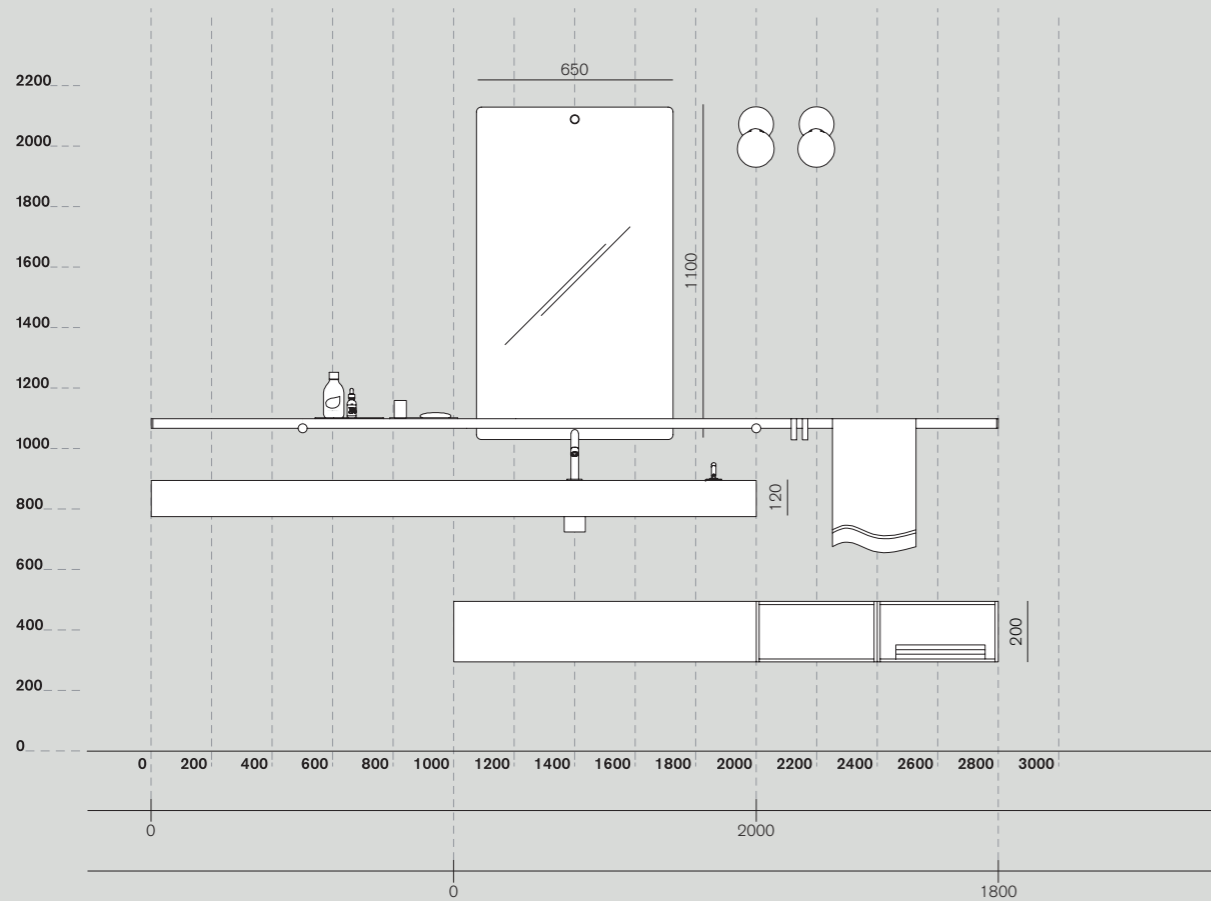

Flat XL-Ottocento 002 + Lato/ cm 200

Lato	Contenitore e frontale in rovere naturale/ Natural oak storage unit and front	1.830
Flat XL	Piano autoportante in Cristalplant® con lavabo Ottocento 002 integrato, completo di piletta e sifone Cristalplant® countertop with concealed wall fixings and integrated Ottocento 002 washbasin, including waste and waste trap	2.821
Rubinetteria/ Taps	Square satinata/Square satin finish	553
Accessori/ Accessories	Dot Line in rovere naturale/ Natural oak Dot Line	608
Specchi/ Mirrors	Dot Line in rovere naturale/ Natural oak Dot Line	358
Illuminazione/ Lights	125C in ceramica nera/ 125C in black ceramic	546

Il preventivo è in punti e riferito alla composizione rappresentata graficamente, le immagini sono puramente indicative.
The quotation is in points and refers to the composition in the drawing, the pictures are merely indicative.

Accessori consigliati / Recommended accessories

Dot Line	369	Memory

Vasche consigliate / Recommended bathtubs

Marsiglia	Cartesio	Normal
AVAS1075 L 1490 x P 870 x H 575 L 58"21/32 x D 34"1/4 x H 22"41/64	AVAS00980 L 1760 x P 760 x H 550 L 69"1/4 x D 29"7/8 x H 21"5/8	AVAS0910 L 1705 x P 745 x H 505 L 67"1/8 x D 29"3/82 x H 19"7/8