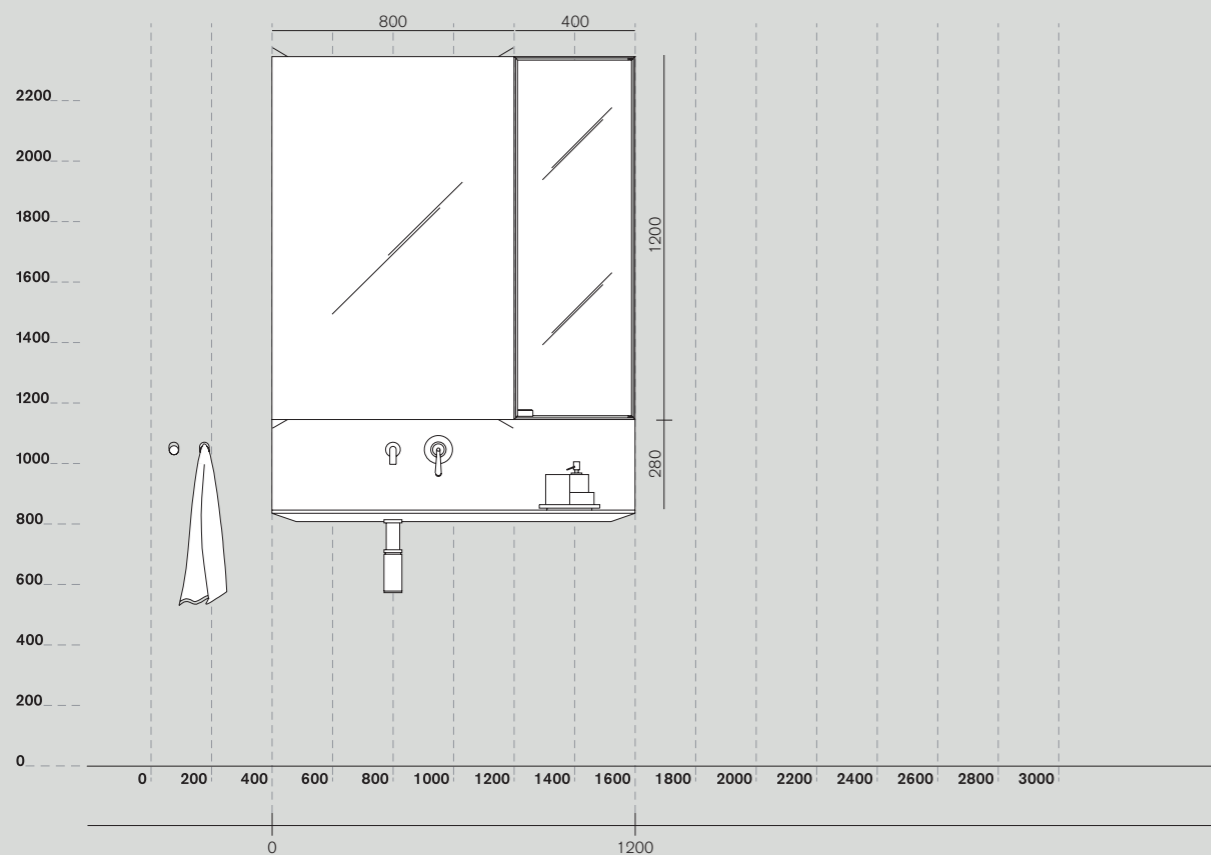

EII/ cm 120

finitura
finish

A
EII autoportante/ self-bearing
AELLN0AA1120ZZ
L1200 - 47¹/₄
P 500 - 19³/₈
H 38,5 - 1¹/₂

EII	Piano-lavabo in appoggio in Corian® bianco, compreso di sifone e piletta White Corian® self-bearing washabsin-countertop, including waste and waste trap	2.796
Flat XL	Alzata in Cristalplant® bianco/ White Cristalplant® splash-back panel	493
Rubinetteria/ Taps	Fez nera/ Black Fez	549
Specchi/ Mirrors	Nudo LED e specchio contenitore 4x4 con profili neri/ Nudo LED and 4x4 mirror unit with black moulding	1.492
Accessori/ Accessories	Porta abiti Dot Line neri/ Dot Line black clothes hangers	136
	Surf bianca/ White Surf	528

Il preventivo è in punti e riferito alla composizione rappresentata graficamente, le immagini sono puramente indicative.

The quotation is in points and refers to the composition in the drawing, the pictures are merely indicative.

Accessori consigliati / Recommended accessories

Bucatini	Dot Line	O.L.C.

Vasche consigliate / Recommended bathtubs

Cartesio	Spoon XL	Immersion
AVAS0980 L 1760 x P 760 x H 550 L 69¹/₄ x D 29⁷/₈ x H 21⁵/₈	AVAS0916 L 1809 x P 972 x H 490 L 71¹/₄ x D 38¹/₄ x H 19¹/₄	AVAS1981 L 1427 x P 707 x H 725 L 56³/₁₆ x D 27⁵³/₆₄ x H 28³⁵/₆₄