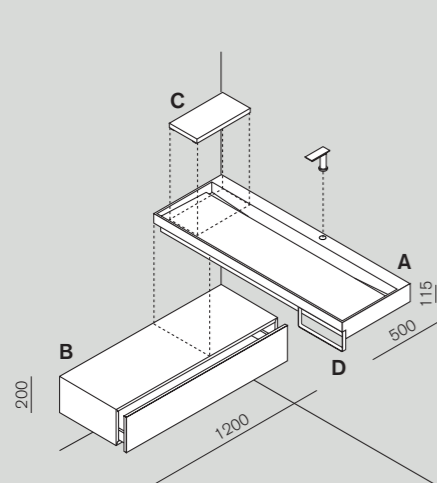

Evoluzione Evo-E2/ cm 140

finitura
finish

EX

A
AEVOB0140F
L 1400 - 55"1/8
P 500 - 19"5/8
H 115 - 4"1/4

B

B
AFXMO151124BBRP
L 1200 - 47"1/4
P 425 - 16"3/4
H 200 - 7"7/8

Z

C
ACOM2038Z

Z

D
AEVOEPS1

Evoluzione	Piano Evo-E2 autoportante in Cristalplant® completo di mensola porta oggetti, porta salviette, pileta e sifone Evo-E2 countertop in Cristalplant® with concealed wall fixings, including shelf, towel holder, waste and waste trap	2.456
Rubinetteria/ Taps	Sen nera/ Black Sen	563
Flat XL	Contenitori e frontali laccati bianchi/ White painted storage unit and fronts	1.066
Specchi/ Mirrors	Narciso con luce/ Narciso with light	1.592

Il preventivo è in punti e riferito alla composizione rappresentata graficamente, le immagini sono puramente indicative.

The quotation is in points and refers to the composition in the drawing, the pictures are merely indicative.

Accessori consigliati / Recommended accessories

Sen	Surf

Vasche consigliate / Recommended bathtubs

Normal	Cartesio
AVAS0910 L 1705 x P 745 x H 505 L 67"1/8 x D 29"3/82 x H 19"7/8	AVAS00980 L 1760 x P 760 x H 550 L 69"1/4 x D 29"7/8 x H 21"5/8