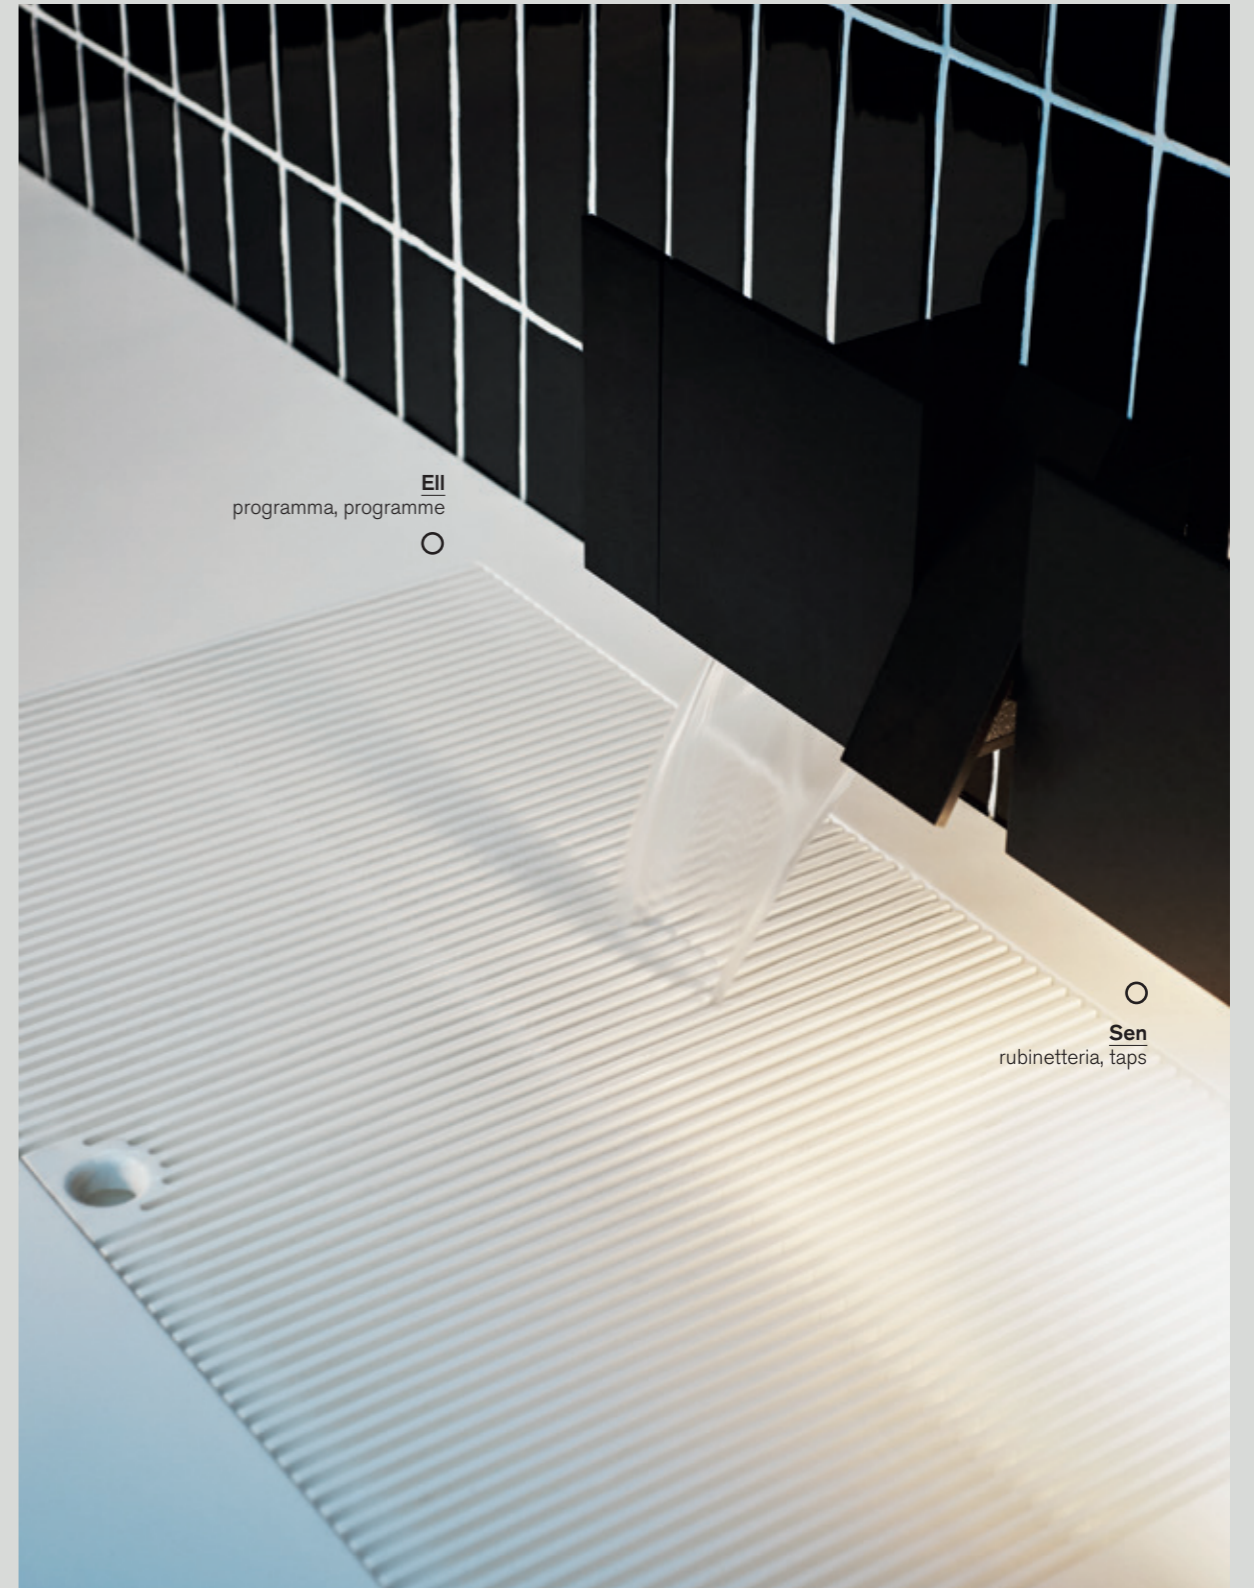

EII
programma, programme
○

○
Sen
rubinetteria, taps