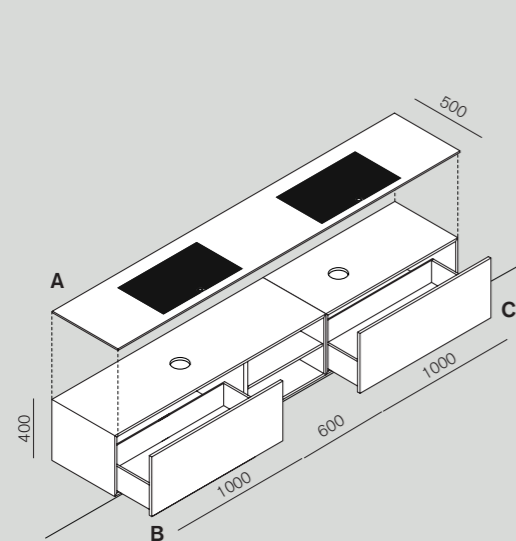

Lato + Ell/ cm 260

finitura
finish

A
Ell in appoggio/in support
AELLM0CC2260ED
L 2600 - 102³/₈
P 500 - 19³/₈
H 38,5 - 1¹/₂

B
ALC4160RW, ALELL
ALD4100RW, ALF4100NE
ALG4060RW
L 1600 - 94¹/₂
P 500 - 19³/₈
H 400 - 15³/₄

C
ALC4100RW, ALELL
ALD4100RW, ALF4100NE
L 1000 - 39³/₈
P 500 - 19³/₈
H 400 - 15³/₄

Lato	Contenitore in rovere scuro con frontali in cuoio nero/ Dark oak storage units with black leather fronts	4.460
Ell	Piano-lavabo in appoggio in marmo nero Marquinia, compreso sifone e piletta Black Marquinia marble washbasin-countertop in support, including waste and waste trap	6.831
Rubinetteria/ Taps	Memory brunita/ Memory brushed burnished finish	1.386
Specchi/ Mirrors	Narciso con luce e Spai/ Narciso with light and Spai	3.377
Accessori/ Accessories	Memory bruniti/ Memory brushed burnished finish	1.184

Il preventivo è in punti e riferito alla composizione rappresentata graficamente, le immagini sono puramente indicative.

The quotation is in points and refers to the composition in the drawing, the pictures are merely indicative.