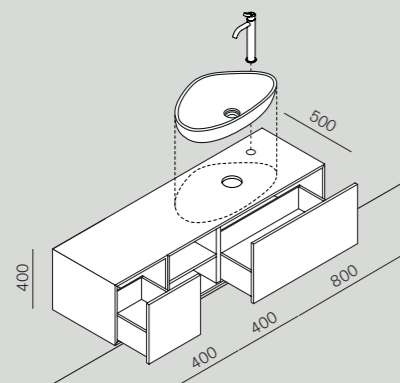

Lato + Drop/ cm 160

1. finitura
   finish
2. **A** Drop
   - **B** ALC4160RU, ALDRL, ALR, ALD4040RU, ALF4040LZ, ALG4040RU, ALD4080RU, ALF4080LZ
   - L 1600 - 63"
   - P 500 - 19"5/8
   - H 400 - 15"3/4
3. RU LZ

Lato	Contenitore in rovere bruno e frontale laccato bianco opaco/ Brown oak storage unit and matt white painted front	2.808
Lavabo/ Washbasin	Lavabo Drop in Cristalplant® biobased completo di piletta e sifone Cristalplant® biobased Drop washbasin including waste and waste trap	914
Rubinetteria/ Taps	Square satinata/ Sqaure satin finish	522
Accessori/ Accessories	369 satinati/ 369 satin finish	157
Specchi/ Mirrors	Nudo LED con luce sui bordi superiori e inferiori, Spai/ Nudo LED with light on upper and lower edge, Spai	2.024

Il preventivo è in punti e riferito alla composizione rappresentata graficamente, le immagini sono puramente indicative.

The quotation is in points and refers to the composition in the drawing, the pictures are merely indicative.

Accessori consigliati / Recommended accessories

369	Memory	Gemma

Vasche consigliate / Recommended bathtubs

Lariana	Drop	Spoon XL
AVAS1080 L 1680 x P 770 x H 563 L 66"9/64 x D 30"5/16 x H 22"11/64	AVAS1097 L 1950 x P 1290 x H 575 L 76"3/4 x D 50"3/4 x H 22"5/8	AVAS0916 L 1809 x P 972 x H 490 L 71"1/4 x D 38"1/4 x H 19"1/4