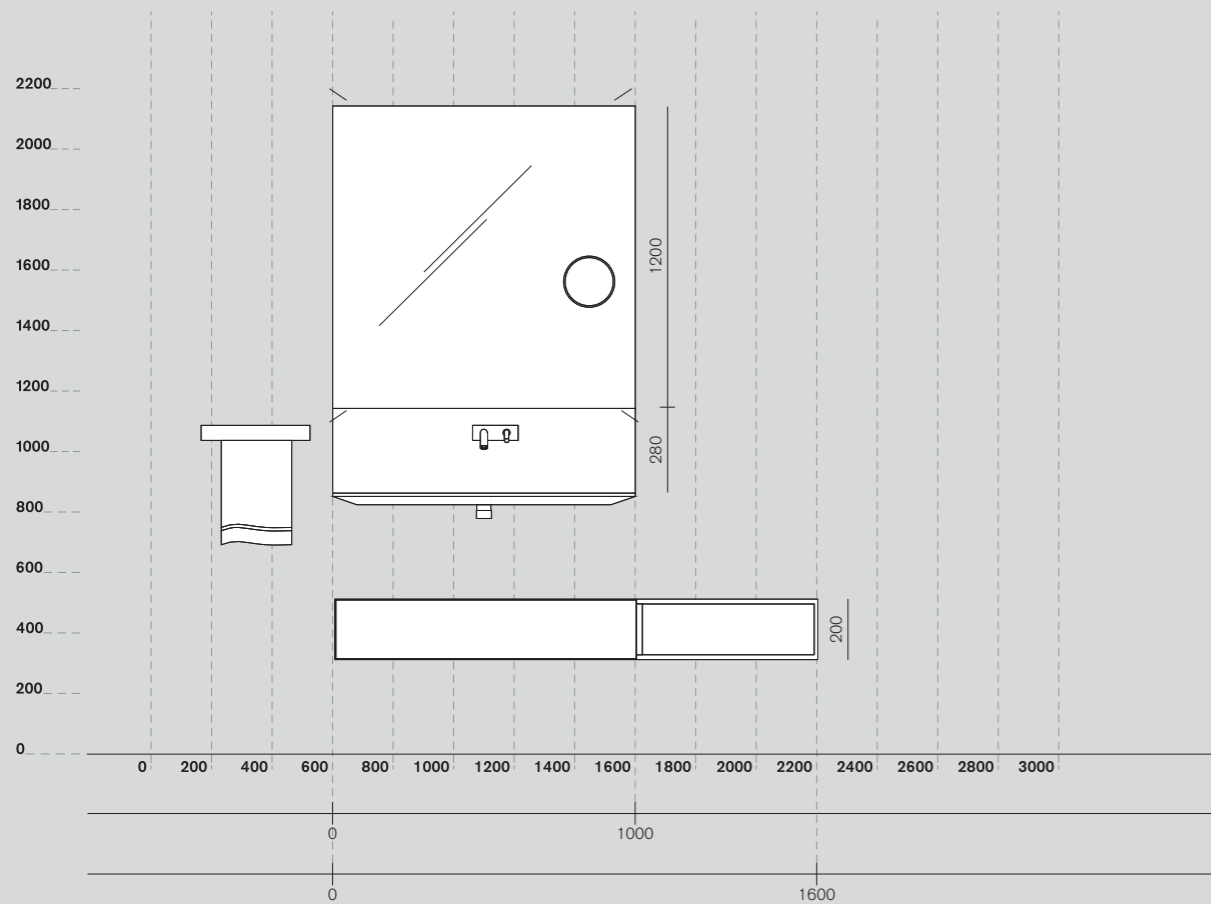

○ **Nudo LED**
specchio, mirror

○ **Square**
rubinetteria, taps

○ **Flat XL**
alzata, splash-back panel

Gemma
complemento, extra

EII ○
programma, programme

Lato + Ell/ cm 100

finitura
finish

ZZ
A
EII autoportante/ self-bearing
AELLN0AA110ZZ
L 1000 - 39³/₈"
P 500 - 19³/₈"
H 38,5 - 1¹/₂"