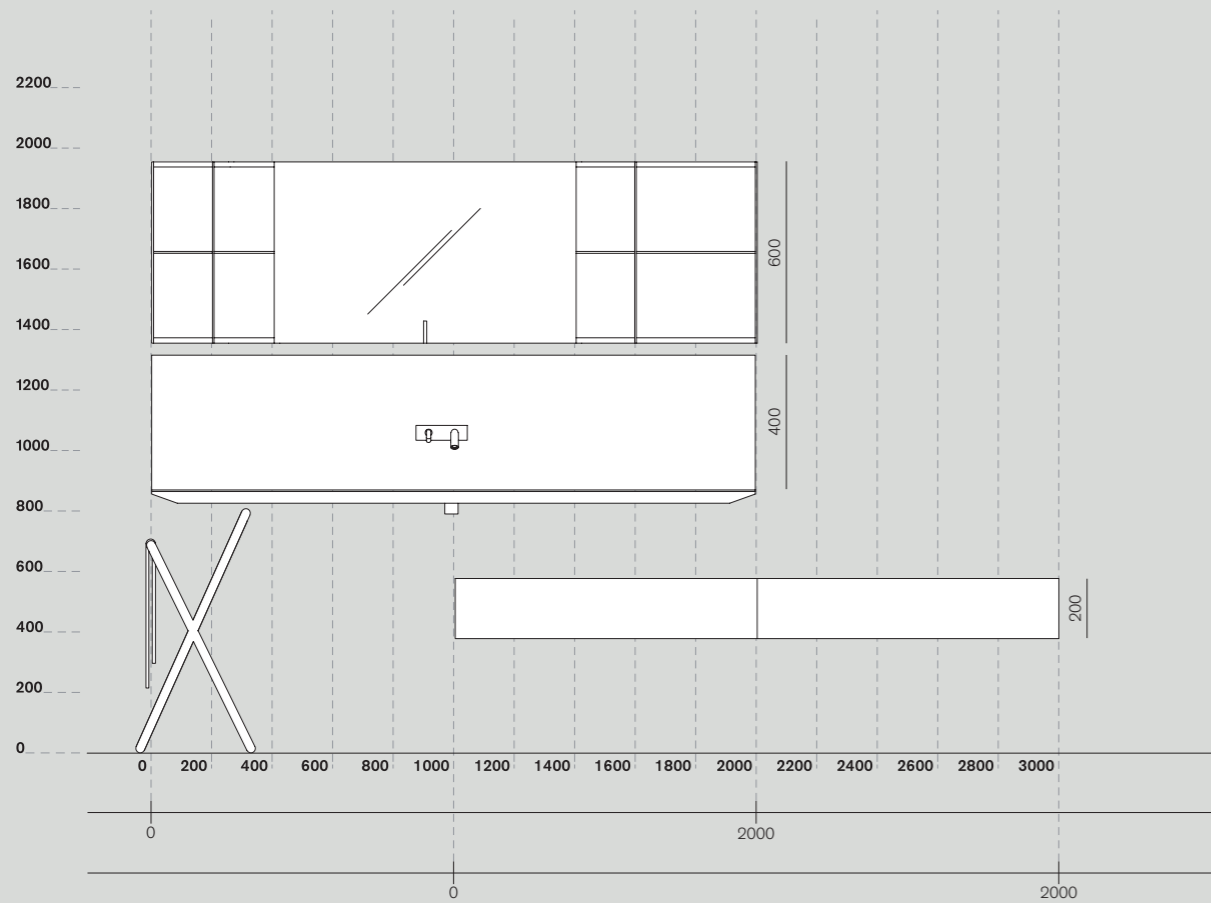

Lato + Ell/ cm 200

finitura
finish