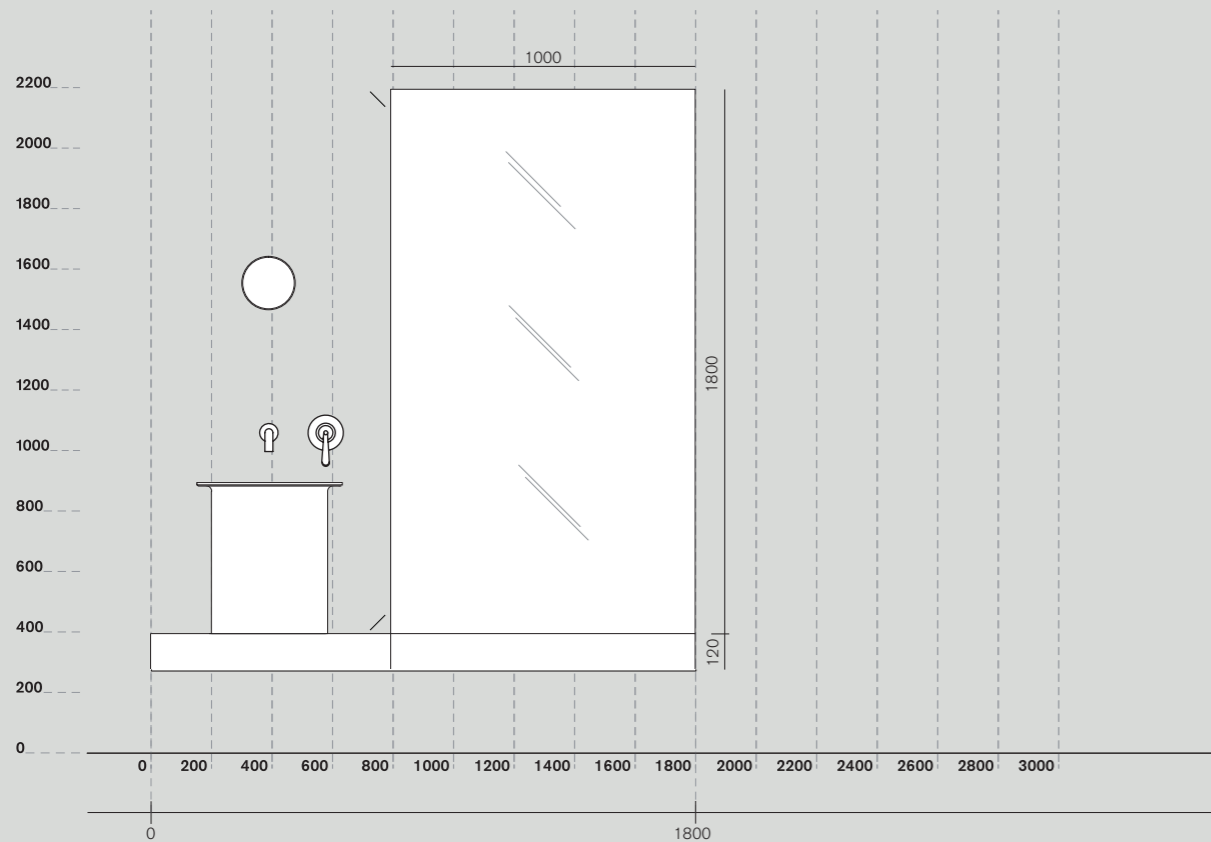

Spai
specchio, mirror

369
accessori, accessories

In-Out
lavabo, washbasin

Flat XL
programma, programme

Nudo LED
specchio, mirror

Flat XL + In-Out/ cm 180

finitura
finish

A
In-Out