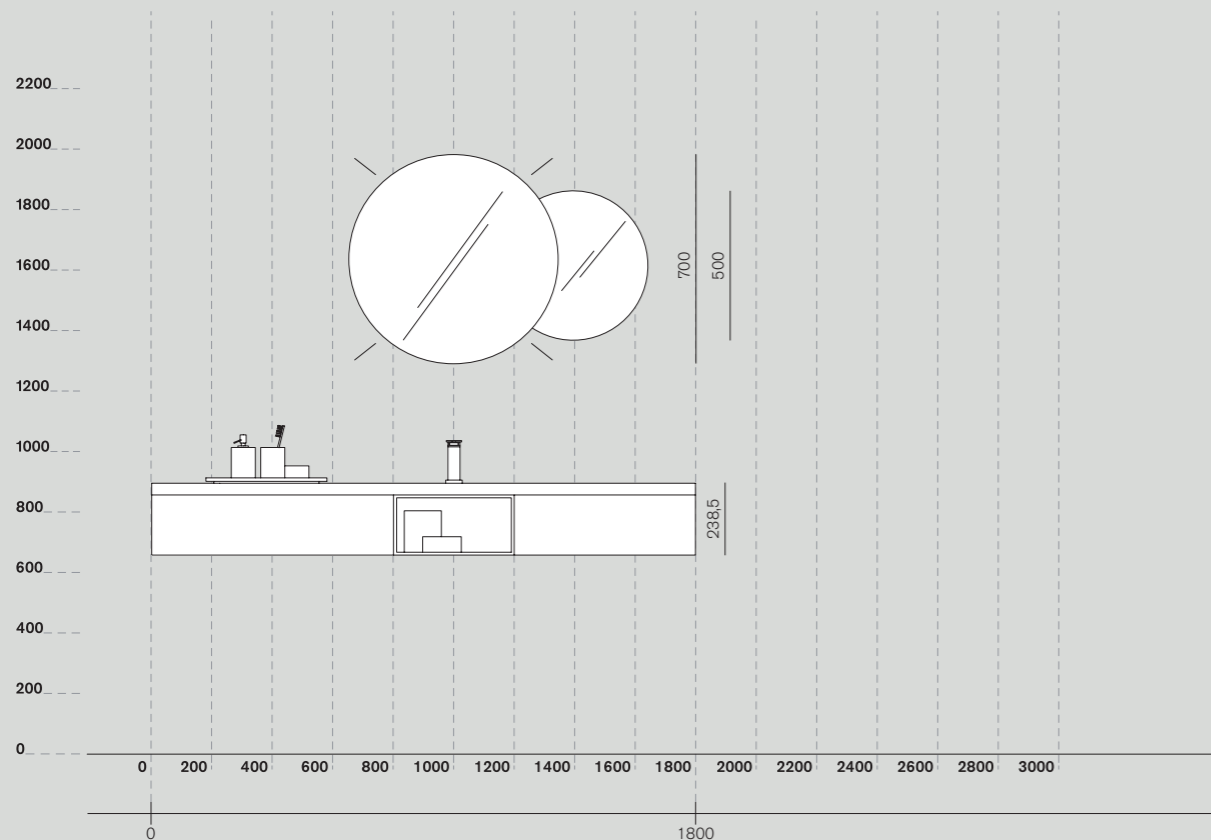

Lato + Ell/ cm 180

finitura
finish

ZZ
A
Ell in appoggio/ self-bearing
AELLM0CC1180ZZ
L 1800 - 70"7/8
P 500 - 19"3/8
H 38,5 - 1"1/2

RT
B
ALC2180RT, ALELL, ALR
ALD2080RT, ALF2080RT
ALE2040RT
ALD2060RT, ALF2060RT
L 1800 - 94"1/2
P 500 - 19"3/8
H 200 - 7"7/8

Lato	Contenitore e frontale in rovere naturale/ Natural oak storage unit and front	2.415
Ell	Piano-lavabo in appoggio in Corian®, compreso sifone e piletta Corian® washabasin-countertop in support, including waste and waste trap	3.187
Rubinetteria/ Taps	Sen nera/ Black Sen	563
Specchi/ Mirrors	Eclissi	1.400
Accessori/ Accessories	Surf	665

Il preventivo è in punti e riferito alla composizione rappresentata graficamente, le immagini sono puramente indicative.

The quotation is in points and refers to the composition in the drawing, the pictures are merely indicative.

Accessori consigliati / Recommended accessories

Sen	Surf	Dot Line

Vasche consigliate / Recommended bathtubs

DR	Marsiglia	Normal
AVAS1090Z L 1835 x P 1365 x H 595 L 72"3/4 x D 53"3/4 x H 22"1/4	AVAS1075 L 1490 x P 870 x H 575 L 58"21/32 x D 34"1/4 x H 22"41/64	AVAS0910 L 1705 x P 745 x H 505 L 67"1/8 x D 29"3/82 x H 19"7/8