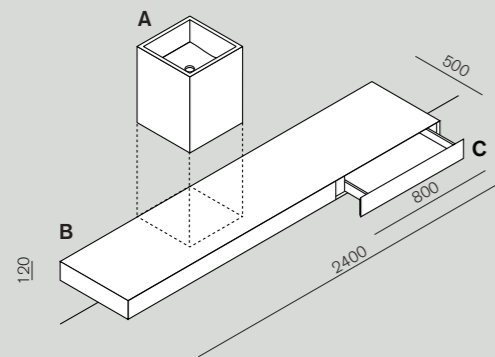

In-Out

AVAS1042
ø 1525 x H 640
ø 60" x H 25"1/4

4x4
specchi contenitori, mirror units

Sen
rubinetteria e accessori,
taps and accessories

Cube
lavabo, washbasin

Flat XL
programma, programme

Flat XL + Cube/ cm 240