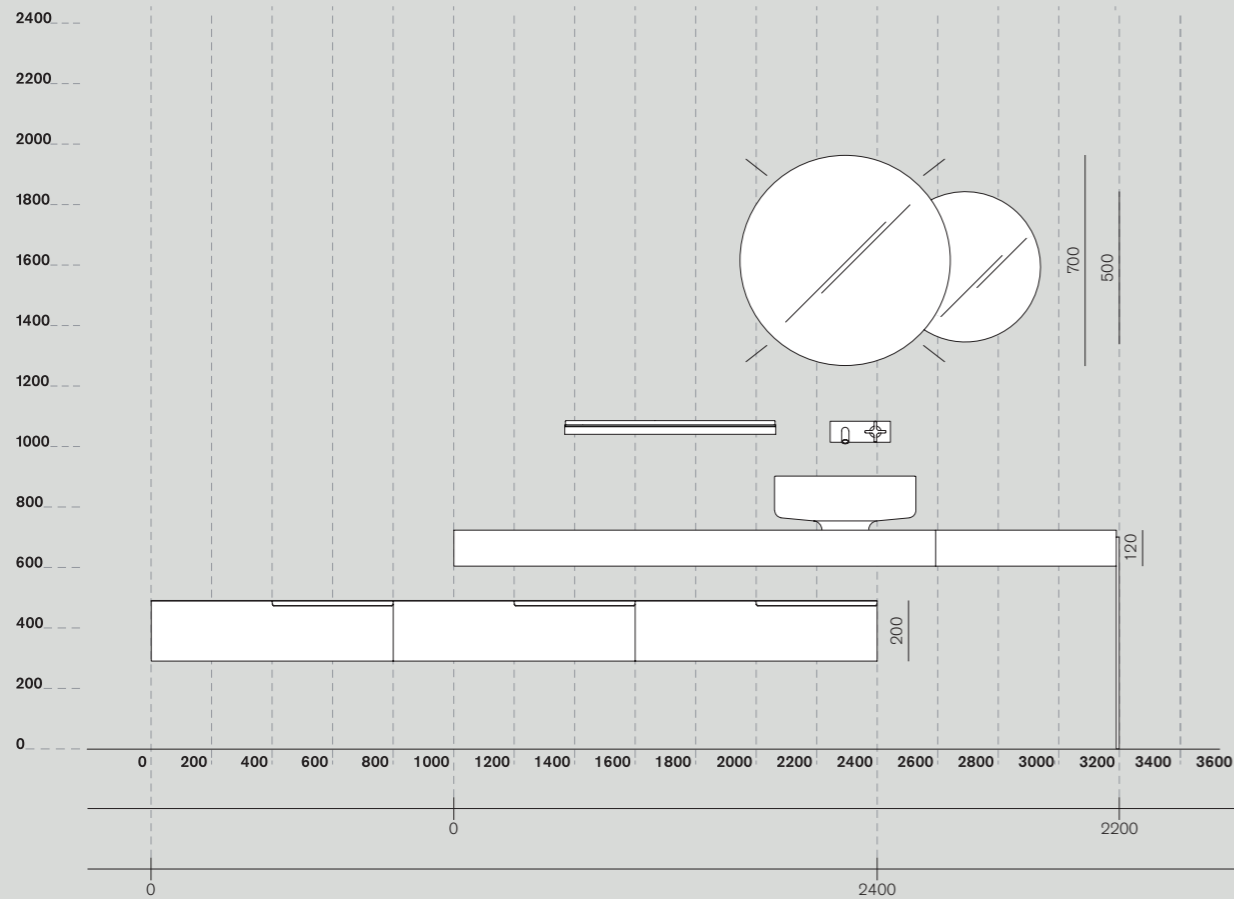

Flat XL + Bjhon 1 / cm 220

finitura
finish

A
Bjhon 1

B
AX1BJ112200RWDX
L 2200 - 86³/₄
P 500 - 19³/₄
H 60 - 2³/₈

C
AFXMO151085WW0E
L 800 - 31¹/₂
P 500 - 19³/₄
H 200 - 7⁷/₈

D
AMOB06040RW
L 600 - 23⁵/₈

E
AMET1875E

Flat XL

Composizione con piano autoportante in rovere scuro con bordo attrezzato e struttura laterale nera, lavabo Bjhon 1 in nero Marquinia, completa di pileta e sifone/ Composition with brown oak countertop with concealed wall fixings, fitted front and black lateral structure, black Marquinia Bjhon 1 washbasin, including waste, waste trap

5.482

Contenitore rovere scuro con maniglia nera/ Dark oak storage unit with black handle

3.498

Rubinetteria/ Taps

Memory brunito spazzolato/ Brushed burnished Memory

462

Accessori/ Accessories

Memory brunito spazzolato/ Brushed burnished Memory

656

Specchi/ Mirrors

Eclissi

1.400

Il preventivo è in punti e riferito alla composizione rappresentata graficamente, le immagini sono puramente indicative.

The quotation is in points and refers to the composition in the drawing, the pictures are merely indicative.