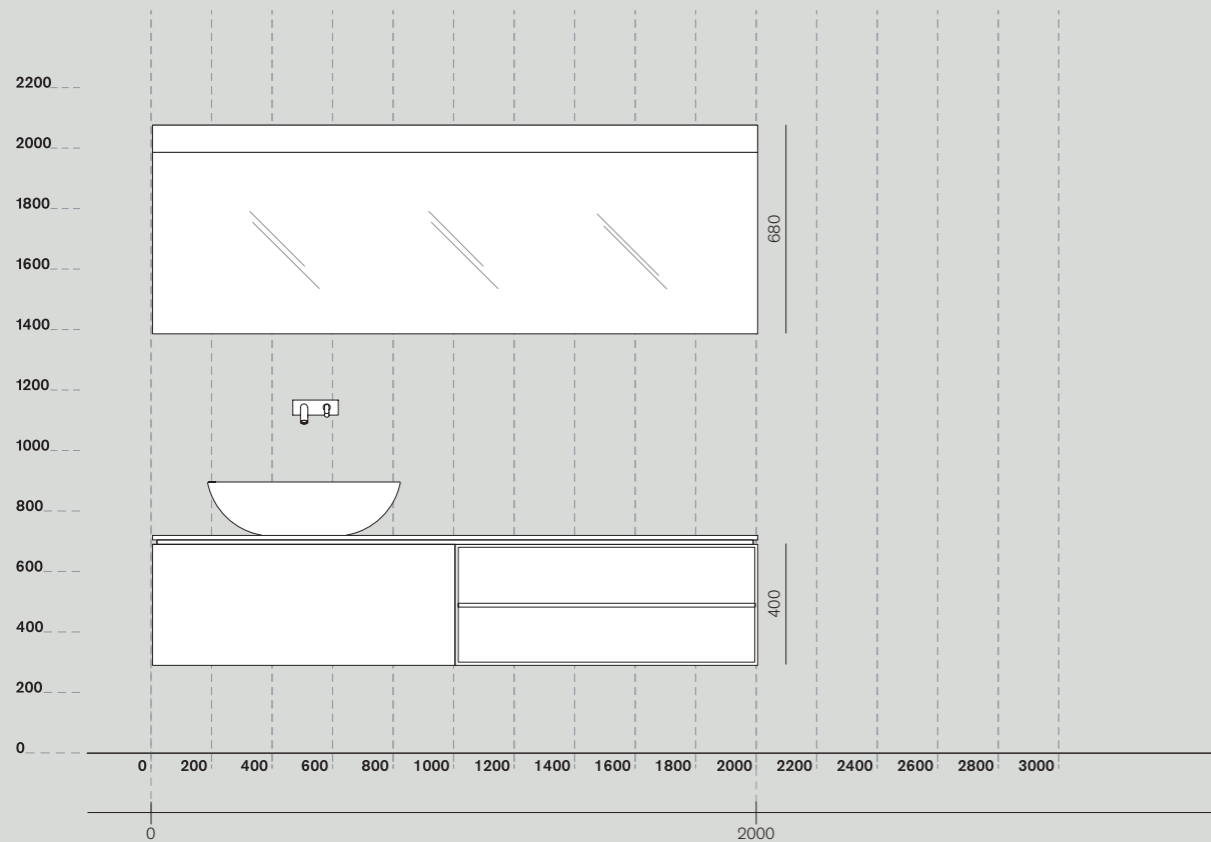

Flat XL
programma, programme

Square
rubinetteria, taps

Spoon XL
vasca, bathtub

Flat XL + Spoon XL/ cm 200

finitura
finish

A
Spoon XL

B
AXXSXL1200EXNS
L 2000 - 78"6/8
P 500 - 19"3/4
H 30 - 1"1/8

C
AFXMO174105UU0P
L 1000 - 39"3/8
P 500 - 19"5/8
H 400 - 15"3/4