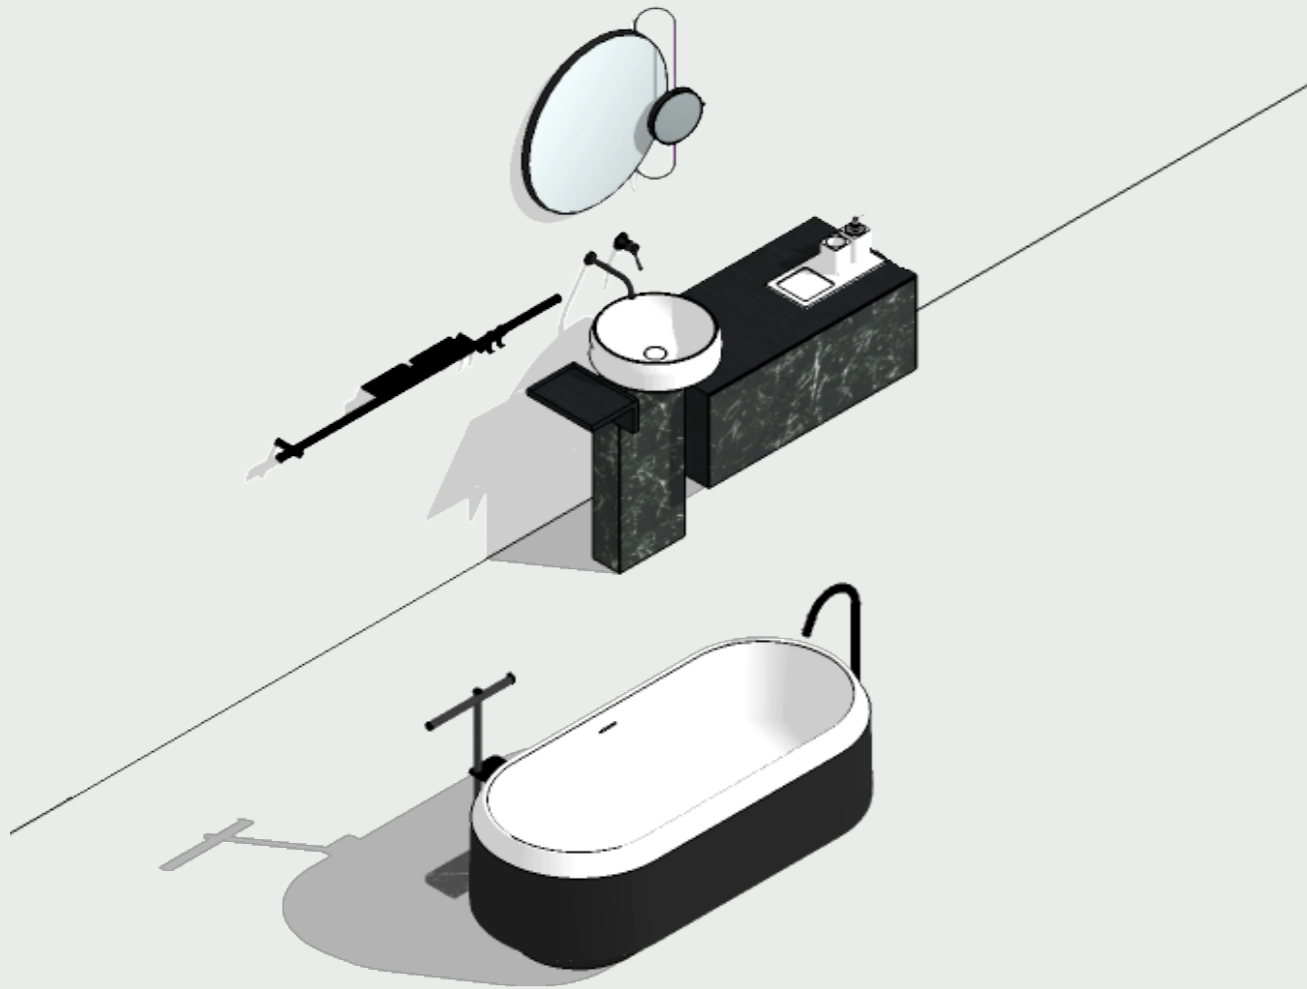

Setting F

/ Lariana + Lariana

			points
Lavabo/ Washbasin	1	Lariana in Cristalplant® bianco, con supporto in marmo nero Marquina e mensola porta oggetti in rovere scuro, compreso di piletta / in white Cristalplant®, with support in black Marquina marble and dark oak storage self, including waste	3.327
Contenitori/ Storage units	1	Lato cm 100 x H 40, cassa in rovere scuro, frontale in marmo nero Marquina / cm 100 x H 40, casing in dark oak, front in black Marquina marble	2.423
Rubinetteria/ Taps	1	Fez 2 finitura nero / black finish	715
Specchi/ Mirrors	1	Revolving moon	1.199
Accessori/ Accessories	1	Dot line finitura nera / black finish	544
	3	Surf in Cristalplant® bianco / in white Cristalplant®	456
Vasca/ Bathtub	1	Lariana in Cristalplant® biobased bianco-grigio scuro / white-dark grey Cristalplant® biobased	7.031
Rubinetteria/ Taps	1	Fez 2 finitura nero / black finish	711
Accessori/ Accessories	1	Dot line elemento combinato da terra / floorstanding element	411
Total			16.817