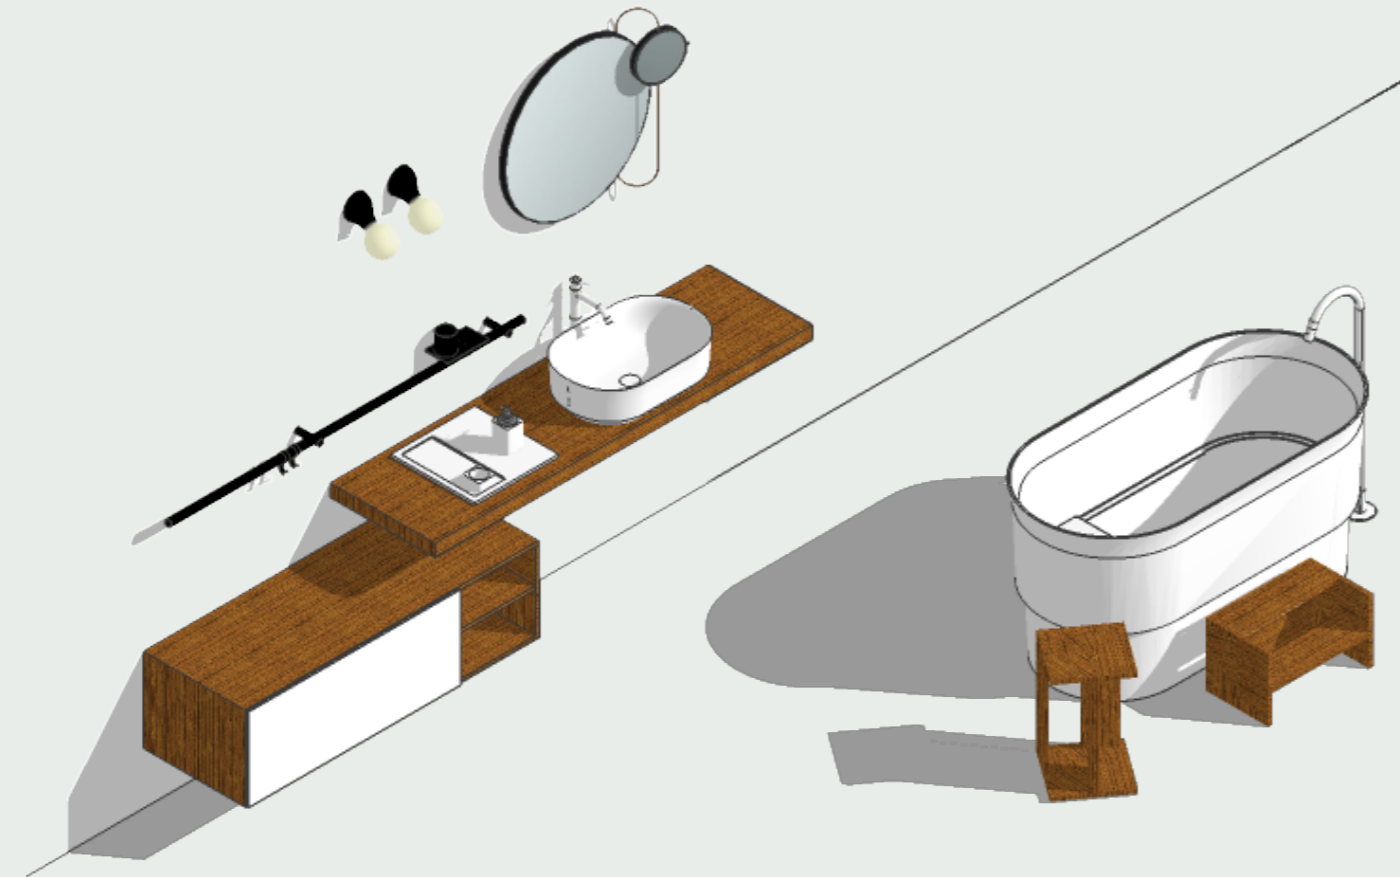

Setting C

/ Immersion + Immersion

			points
Lavabo/ Washbasin	1	Immersion in Cristalplant® bianco da appoggio, compreso sifone e piletta / over countertop in white Cristalplant® including waste and waste trap	882
Piano/ Top	1	Flat XL cm 180, autoportante sp. cm 6 in legno precomposto con finitura teak/ self-bearing countertop d. cm 6 in reconstituted wood, teak finish	1.408
Rubinetteria/ Taps	1	Fez 2 finitura bianco / white finish	528
Contenitori/ Storage units	1	Lato cm 140 x H 40, cassa e frontale in legno precomposto con finitura teak, vano a giorno cm 40 / cm 140 x H 40, casing and front in reconstituted wood, teak finish, open compartments cm 40	2.256
Specchi/ Mirrors	1	Revolving moon	1.199
Illuminazione/ Lighting	2	125C finitura nero / black finish	546
Accessori/ Accessories	1	Dot line finitura nera / black finish	517
	3	Surf in Cristalplant® bianco / in white Cristalplant®	527
Vasca/ Bathtub	1	Immersion in Cristalplant® biobased bianco con seduta in Cristalplant® bianco / in white Cristalplant® biobased with white Cristalplant® slatted seat	5.081
Rubinetteria/ Taps	1	Fez 2 finitura bianco / white finish	886
Complementi/ Extras	2	Ascension iroko	732
		Total	14.562