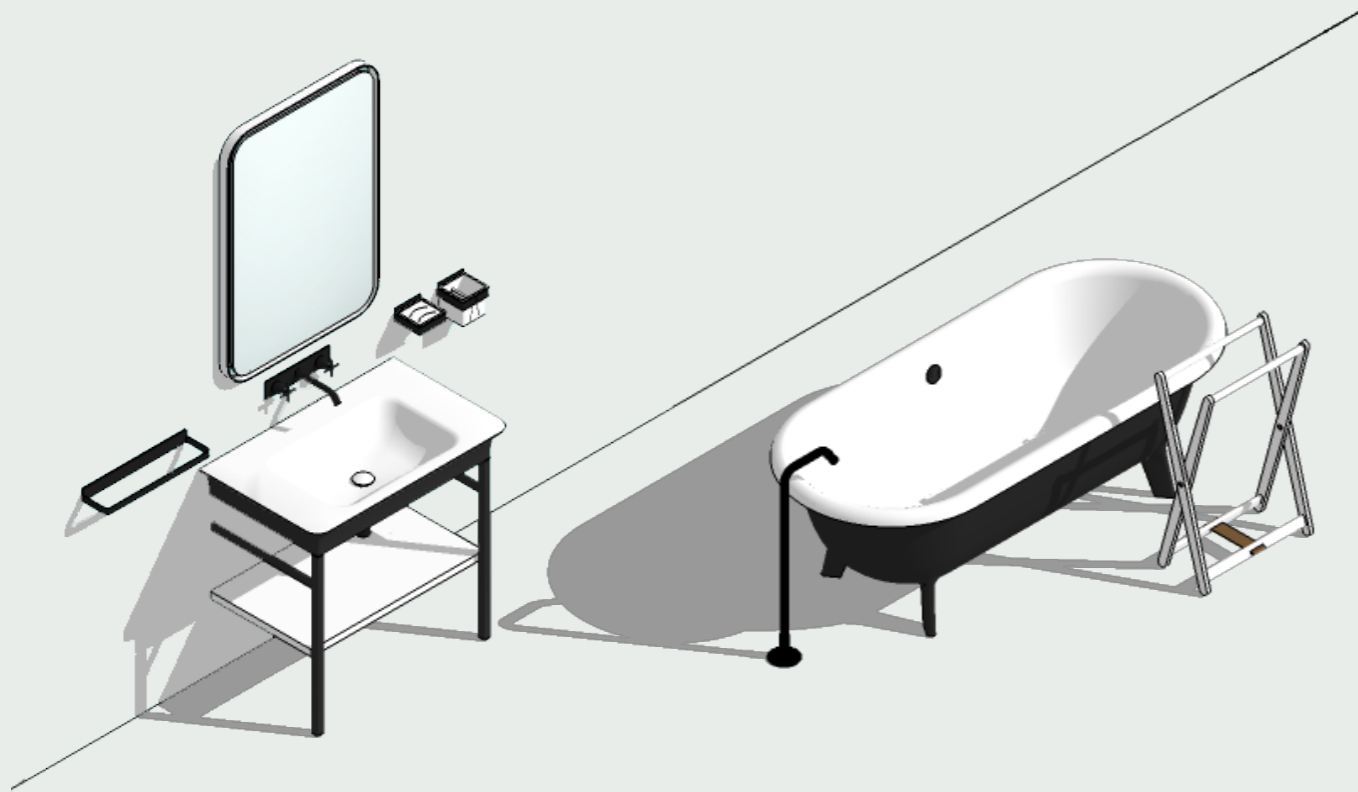

Setting G

/ Novecento XL + Ottocento

		points
Lavabo/ Washbasins	1 Novecento XL in Ceramilux® bianco con struttura grigio scuro, compreso sifone e piletta / in white Ceramilux® with dark grey structure including waste and waste trap	1.886
Rubinetteria/ Taps	1 Memory finitura brunito spazzolato / brushed burnished finish	982
Specchi/ Mirrors	1 Memory cm 70 x 100 H bianco con luce / white with lighting	980
Accessori/ Accessories	3 Memory finitura brunito spazzolato / brushed burnished finish	952
Vasca/ Bathtub	1 Ottocento in Cristalplant® biobased bianco-grigio scuro / white-dark grey Cristalplant® biobased	6.038
Rubinetteria/ Taps	1 Memory finitura brunito spazzolato / brushed burnished finish	1.450
Complementi/ Extras	1 Pic-nic bianco / white	239
	Total	12.527