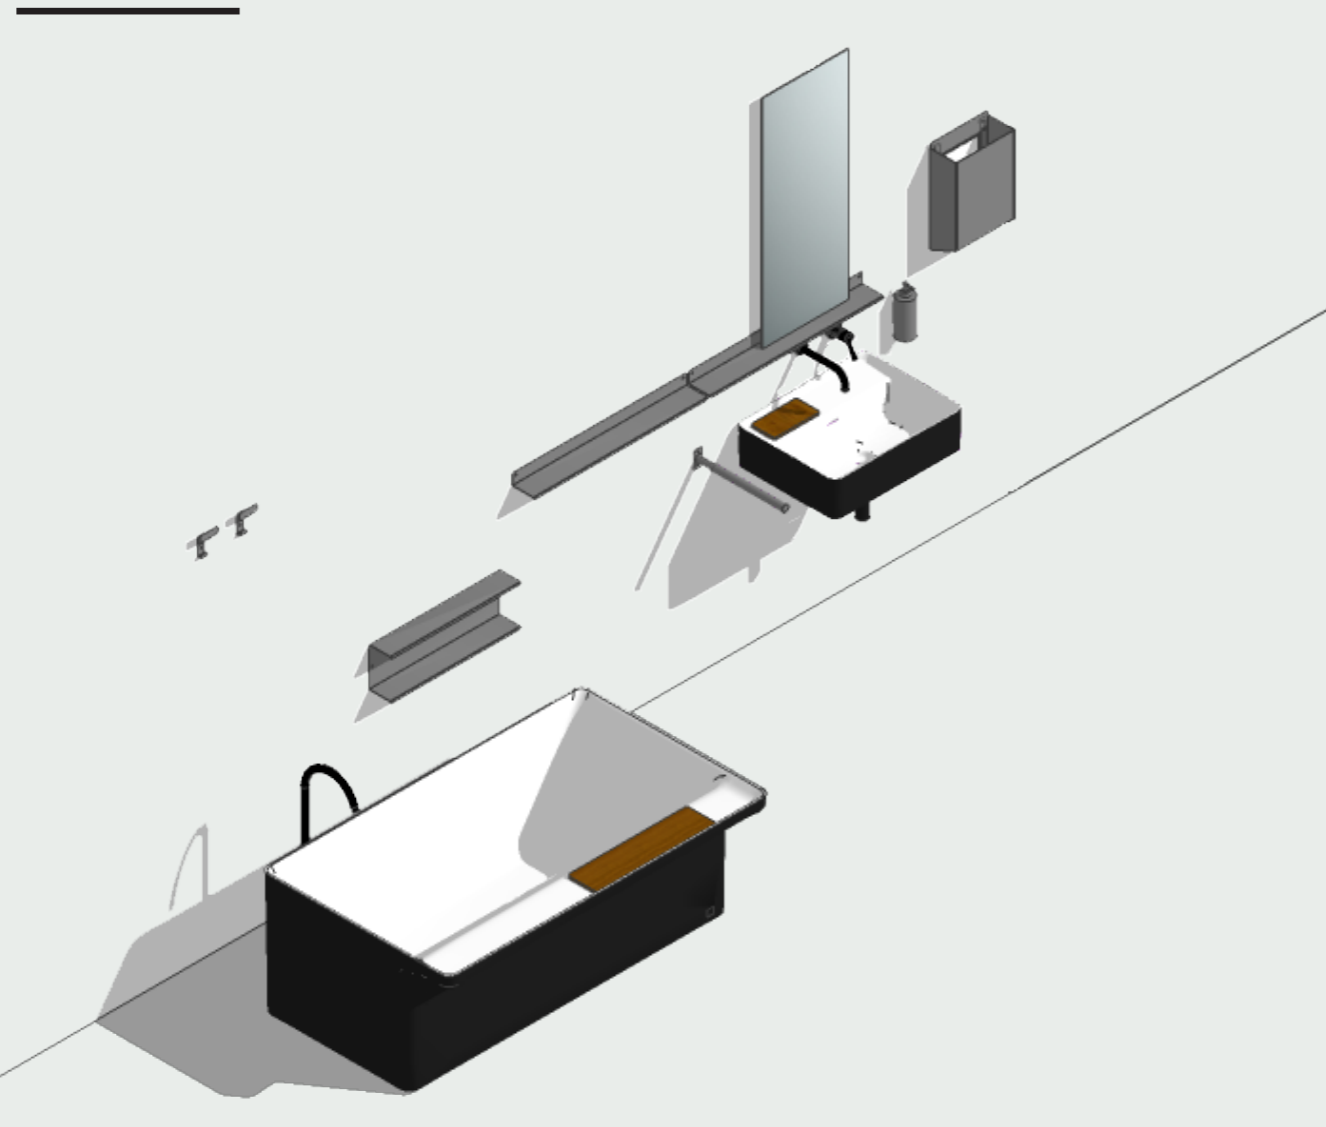

Each proposal comes complete with:
- an axonometry of the ambient;
- a cost estimate;

Complete proposals that will enable you to create new ideas and emotions.

Setting A

/ Ell + Vieques

			points
Piano lavabo/ Washbasin-countertop	1	Ell piano autoportante cm 200 con 1 vaso in marmo bianco di Carrara compreso di piletta / Self-bearing countertop cm 200, with 1 recess, in white Carrara marble including waste	4.847
Rubinetteria/ Taps	1	Sen finitura nera / black finish	975
Accessori/ Accessories	2	Sen finitura nera / black finish	949
Contenitori/ Storage units	1	Lato cm 200 x H 20, cassa in rovere scuro, frontali in marmo bianco di Carrara / cm 200 x H 20, casing in dark oak, front in white Carrara marble	3.104
Specchi/ Mirrors	1	Eclissi	1.400
Complementi/ Extras	2	Gemma contenitore con vassoio e bicchiere / container with tray and glass	462
Vasca/ Bathtub	1	Vieques bianca con mensola e poggiaschiena in iroko / white with shelf and backrest in iroko	5.727
Rubinetteria/ Taps	1	Sen finitura nera / black finish	695
Complementi/ Extras	1	Dot line porta salviette da terra rovere scuro e marmo nero Marquina / floor standing towel holder dark oak and black Marquina marble	413
		Total	18.572

Setting B

/ Marsiglia + Marsiglia

			points
Lavabo/ Washbasin	1	Marsiglia bianco-grigio scuro con porta oggetti in iroko, compreso di piletta e sifone / white-dark grey with tray in iroko, including waste and waste trap	1.182
Rubinetteria/ Taps	1	Fez 2 finitura nera / black finish	715
Specchi/ Mirrors	1	Nudo LED cm 40 x 100 H	588
Accessori/ Accessories	5	Mach 2 finitura satinata / satin finish	950
Vasca/ Bathtub	1	Marsiglia bianco-grigio scuro con vassoio porta oggetti in iroko / white-dark grey with tray in iroko	6.719
Rubinetteria/ Taps	1	Fez 2 finitura nera / black finish	886
Accessori/ Accessories	3	Mach 2 finitura satinata / satin finish	251
		Total	11.291