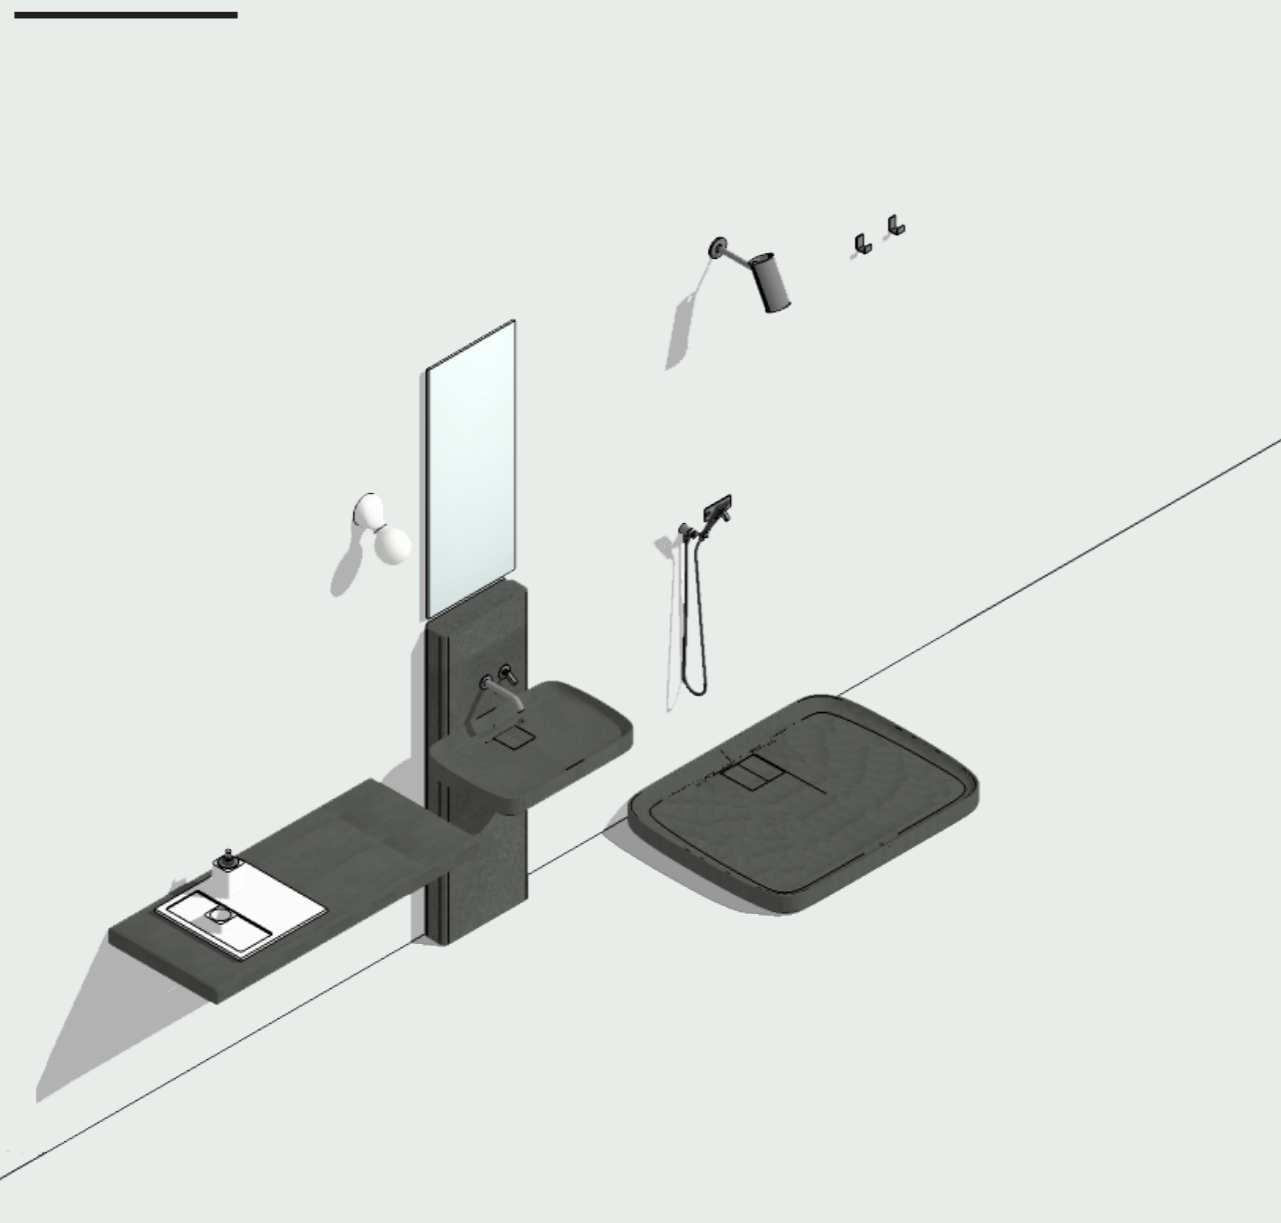

Setting L / Petra + Petra

			points
Lavabo/ Washbasin	1	Petra lavabo con colonna in cemento grigio scuro / washbasin with column in dark grey concrete	1.299
Rubinetteria/ Taps	1	Square finitura spazzolata / satin finish	618
Specchi/ Mirrors	1	Nudo Led cm 40 x 100 H con luce / with light	588
Piano/ Countertop	1	Petra cm 120 x 50 x 6, piano in cemento grigio scuro / dark grey concrete top	905
Complementi/ Extras	3	Surf in Cristalplant® bianco / in white Cristalplant®	527
Illuminazione/ Lighting	1	125C finitura bianco / white finish	273
Doccia/ Shower	1	Petra piatto doccia in cemento grigio scuro / shower tray in dark grey concrete	870
Rubinetteria/ Taps	1	Square finitura spazzolata / satin finish	1.314
Accessori/ Accessories	2	369 finitura spazzolata / satin finish	238
		Total	6.632