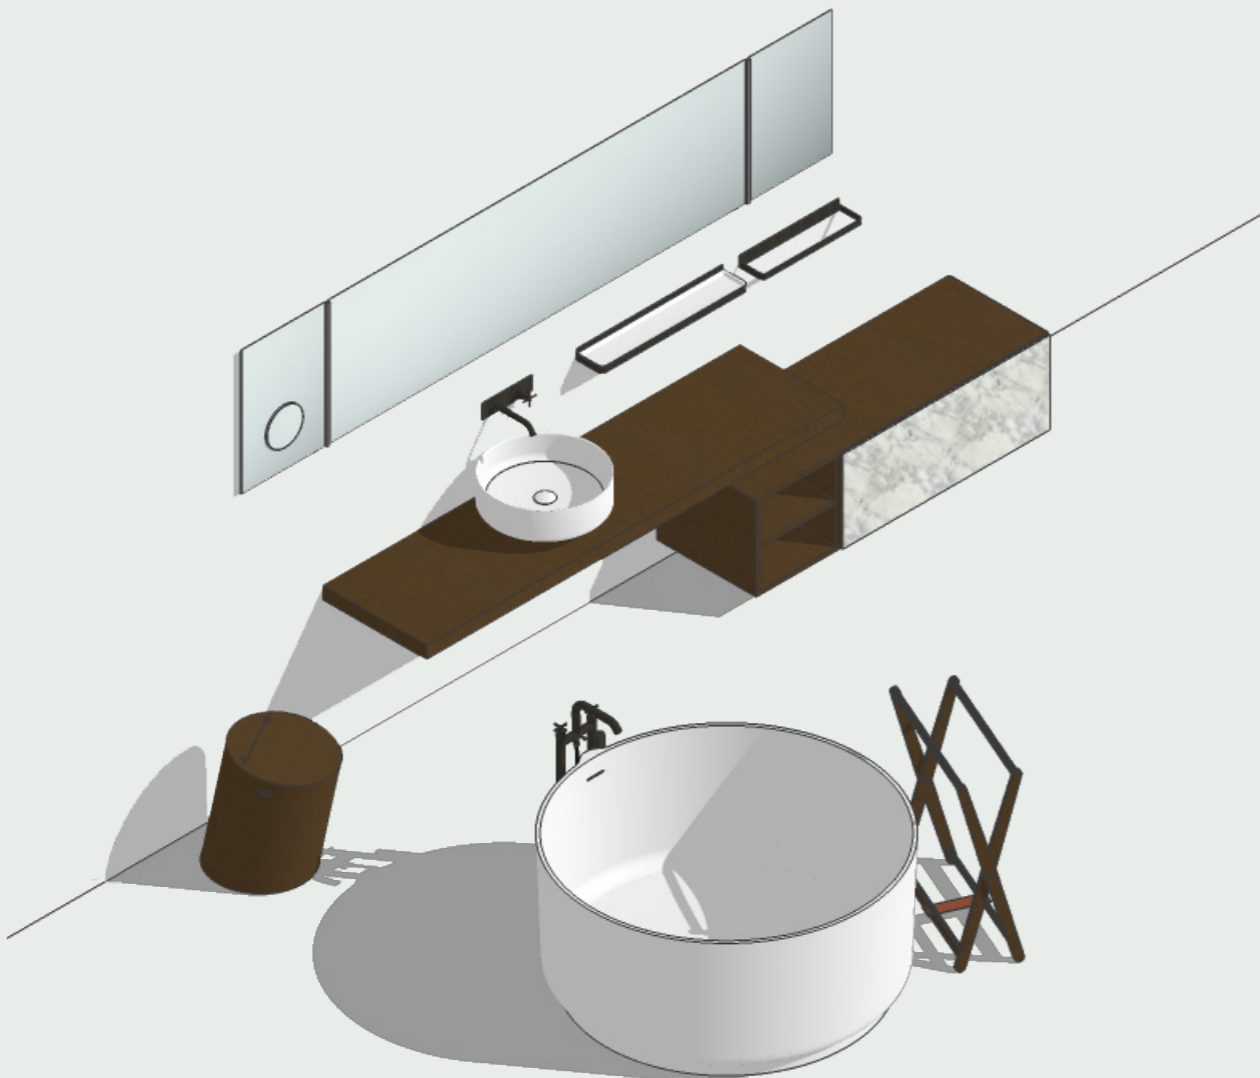

Setting 0

/ Bjhon 1 + In-Out

			points
Lavabo/ Washbasin	1	Bjhon 1 da appoggio in Cristalplant® bianco, compreso di piletta e sifone / over countertop in white Cristalplant®, including waste and waste trap	839
Piano/ Top	1	Flat XL cm 200 autoportante in rovere bruno / self-bearing countertop in brown oak	1.508
Rubinetteria/ Taps	1	Memory finitura brunito spazzolato / brushed burnished finish	886
Accessori/ Accessories	2	Memory finitura brunito spazzolato / brushed burnished finish	891
Specchi/ Mirrors	1	Narciso cm 280 (40+200+40) x 60H con luce / with lighting	1.772
	1	Spai	59
Contenitori/ Storage units	1	Lato cm 140 x H 20, cassa in rovere bruno, frontale in marmo bianco di Carrara, vano a giorno cm 40 / cm 140 x H 20, casing in brown oak, front in white Carrara marble, open compartments cm 40	2.697
Complementi/ Extras	1	Basket rovere bruno / brown oak	845
Vasca/ Bathtub	1	In-Out in Exmar bianco / in white Exmar	6.162
Rubinetteria/ Taps	1	Memory finitura brunito spazzolato / brushed burnished finish	2.610
Complementi/ Extras	1	Pic-nic rovere bruno / brown oak	257
		Total	18.526