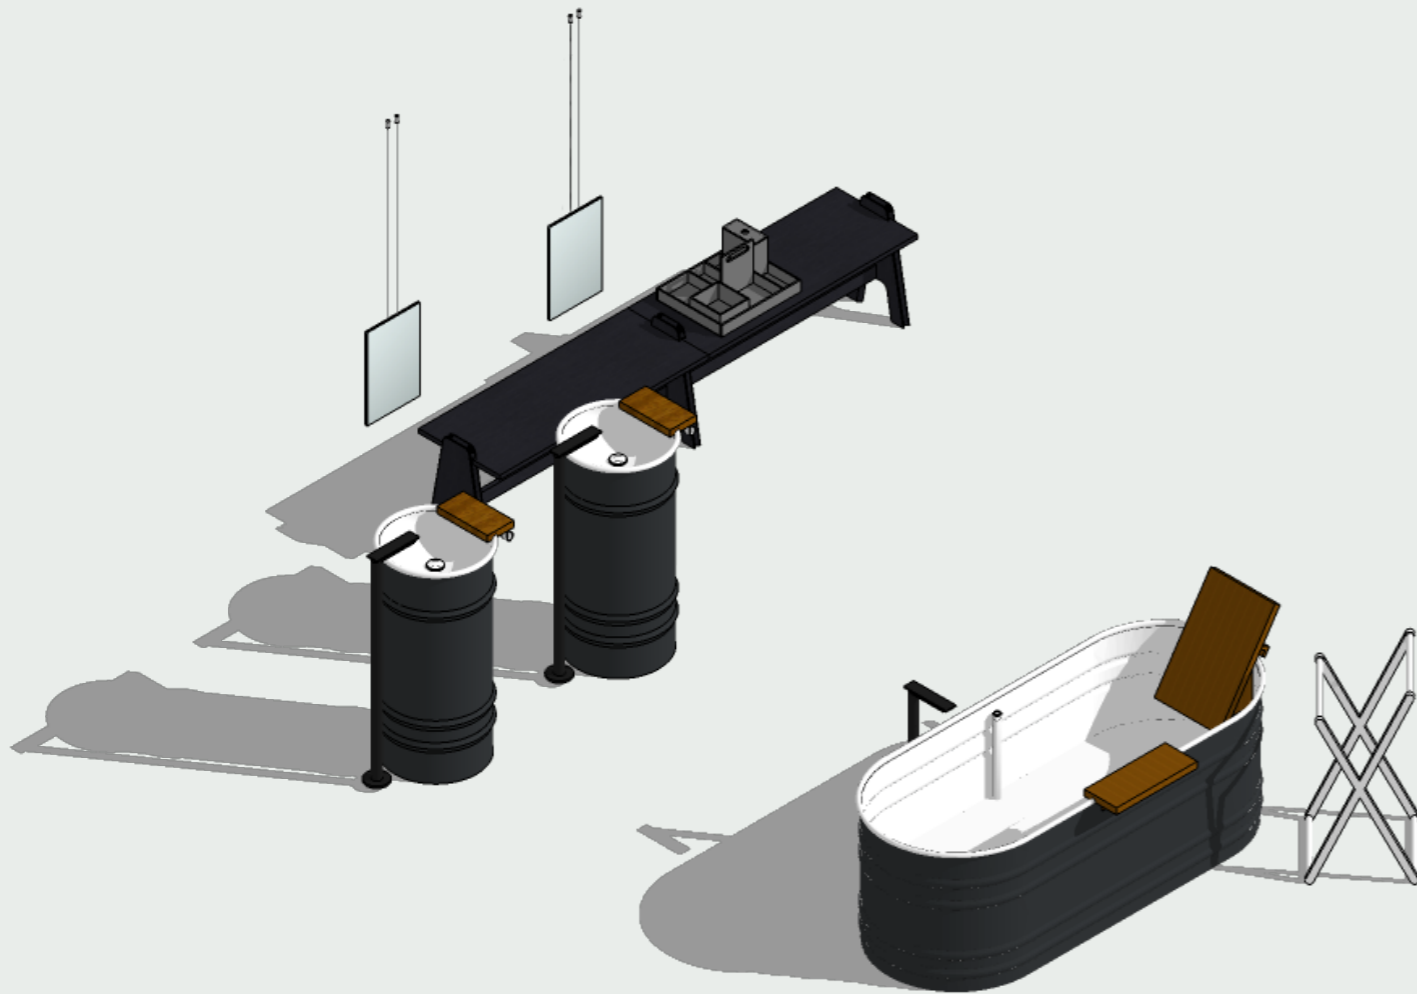

Setting P / Vieques + Vieques

		points
Lavabo/ Washbasin	2 Vieques in acciaio inox bianco-grigio scuro, compreso di piletta / white-dark grey stainless steel, including waste and waste trap	4.188
Rubinetteria/ Taps	2 Sen finitura nera / black finish	1.560
Specchi/ Mirrors	2 Minuetto cm 26 x 40 H	564
Complementi/ Extras	1 Cavalletto panca in rovere scuro/ dark oak finish bench	1.640
	4 Puzzle	261
Vasca/ Bathtub	1 Vieques bianco con mensola e poggiaschiena in iroko / white with shelf and backrest in iroko	5.727
Rubinetteria/ Taps	1 Sen finitura nera / black finish	695
Complementi/ Extras	1 X porta salviette da terra bianco / white floor standing towel holder	432
Total		15.067