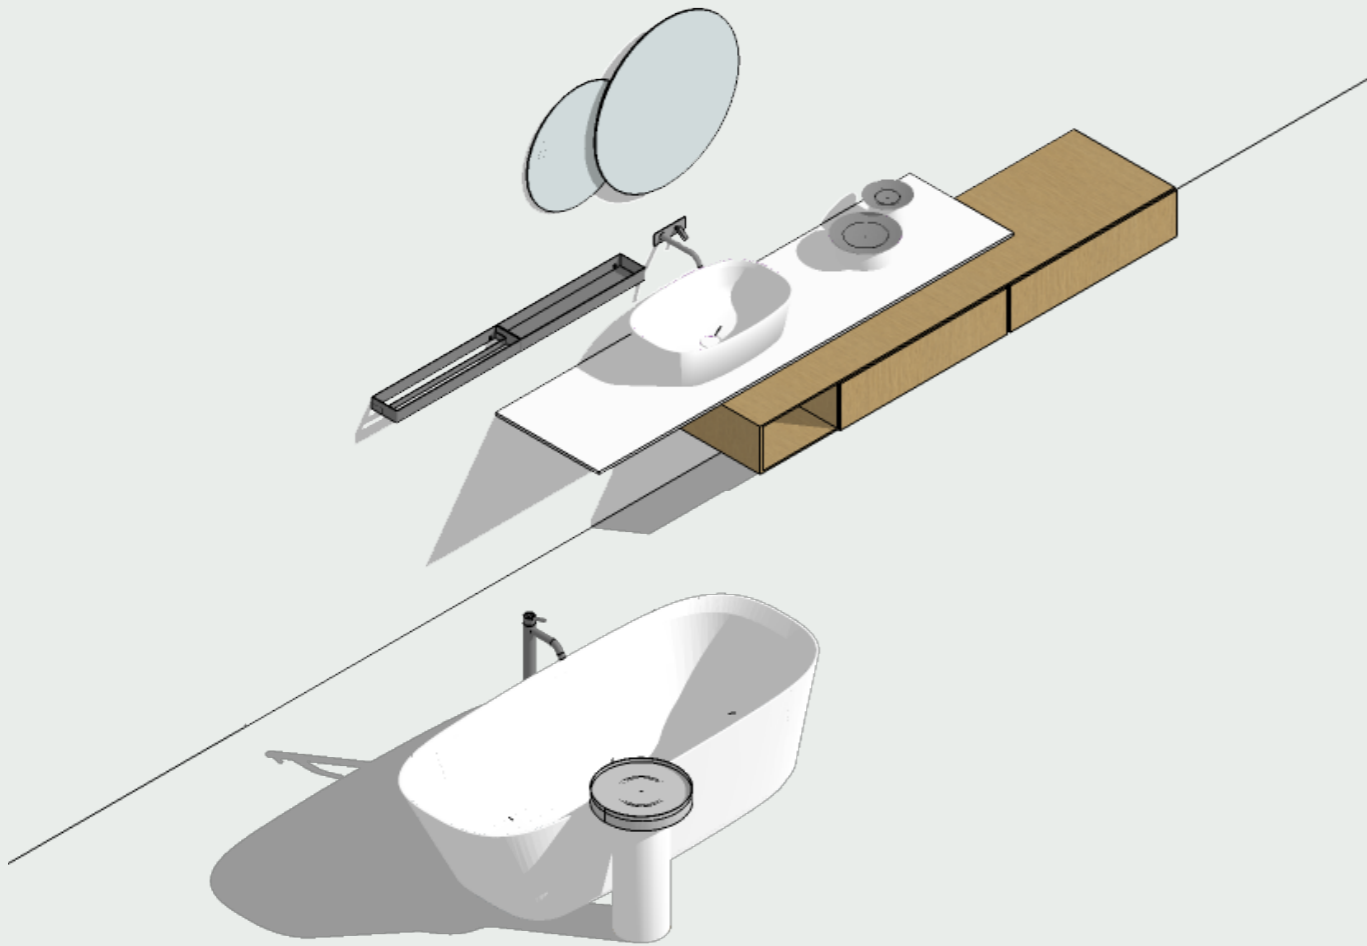

Setting E / Neb + Neb

			points
Lavabo/ Washbasin	1	Neb bianco, compreso piletta e sifone / white, including waste and waste trap	805
Piano/ Top	1	Ell cm 200 autoportante in Corian® Glacier White / self-countertop in Corian® Glacier White	2.660
Rubinetteria/ Taps	1	Square finitura satinato / satin finish	730
Specchi/ Mirrors	1	Eclissi	1.400
Accessori/ Accessories	2	369 finitura satinato / satin finish	409
Complementi/ Extras	2	Gemma contenitori con vassoi/ containers with trays	575
Contenitori/ Storage units	1	Lato cm 200 x H 20, cassa e frontali in rovere naturale, vano a giorno cm 40 / cm 200 x H 20, casing and fronts in natural oak, open compartments cm 40	2.643
Vasca/ Bathtub	1	Neb in Cristalplant® biobased bianco / white Cristalplant® biobased	3.275
Rubinetteria/ Taps	1	Square finitura satinato / satin finish	1.086
Complementi/ Extras	1	Gemma tavolino/ small table	733
		Total	14.316