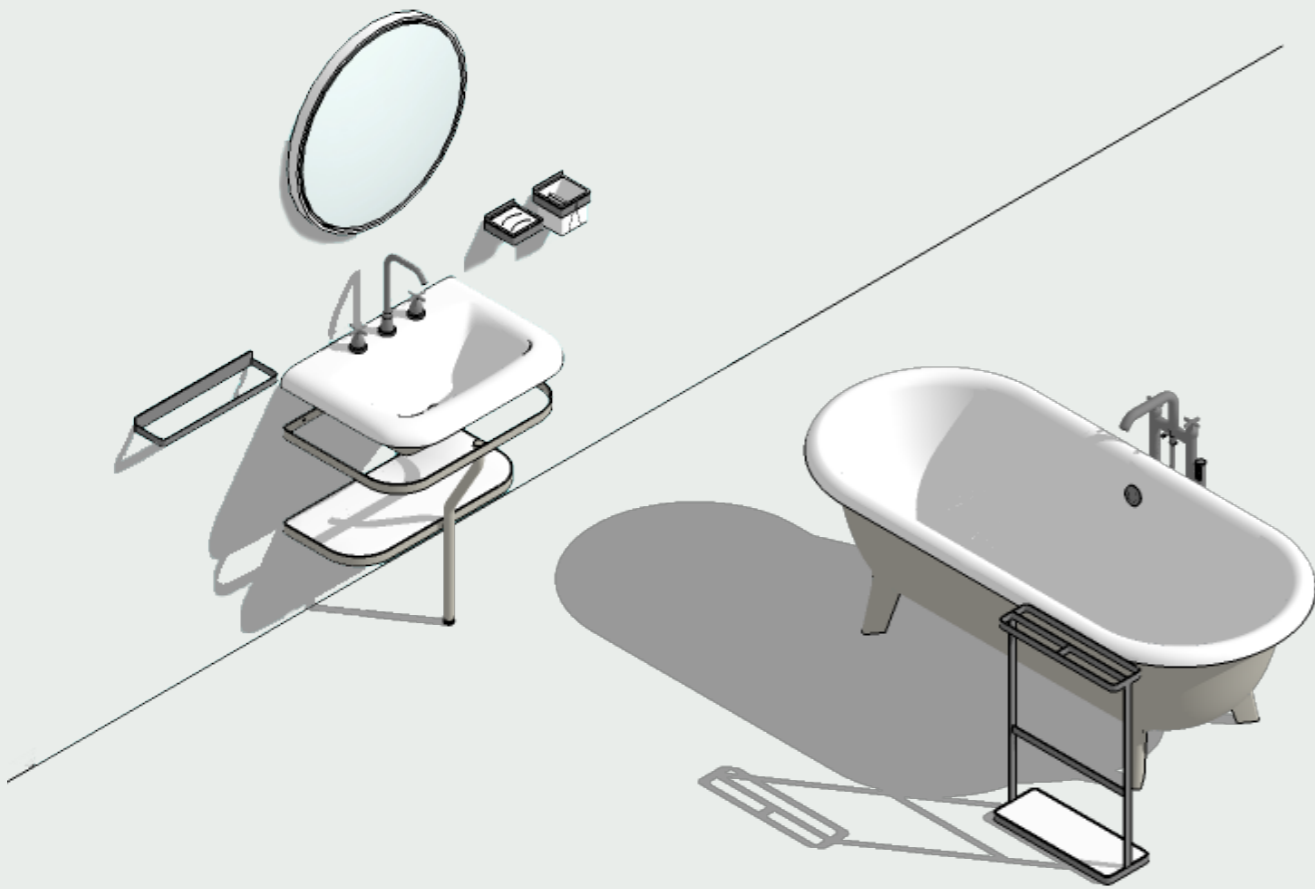

Setting H

/ Ottocento + Ottocento

			points
Lavabo/ Washbasin	1	Ottocento in Cristalplant® bianco-grigio chiaro con struttura grigio chiaro, compreso di sifone e piletta / white-ligth grey Cristalplant® with ligth grey structure, including waste and waste trap	1.870
Rubinetteria/ Taps	1	Memory finitura cromo / chrome finish	513
Specchi/ Mirrors	1	Memory ø cm 70 bianco con luce/ white with lighting	930
Accessori/ Accessories	3	Memory finitura lucido / polished finish	712
Vasca/ Bathtub	1	Ottocento in Cristalplant® biobased bianco-grigio chiaro / white-light grey Cristalplant® biobased	5.804
Rubinetteria/ Taps	1	Memory finitura lucido / polished finish	1.884
Accessori/ Accessories	1	Memory porta salviette da terra finitura lucido / floor standing towel holder polished finish	960
		Total	12.673