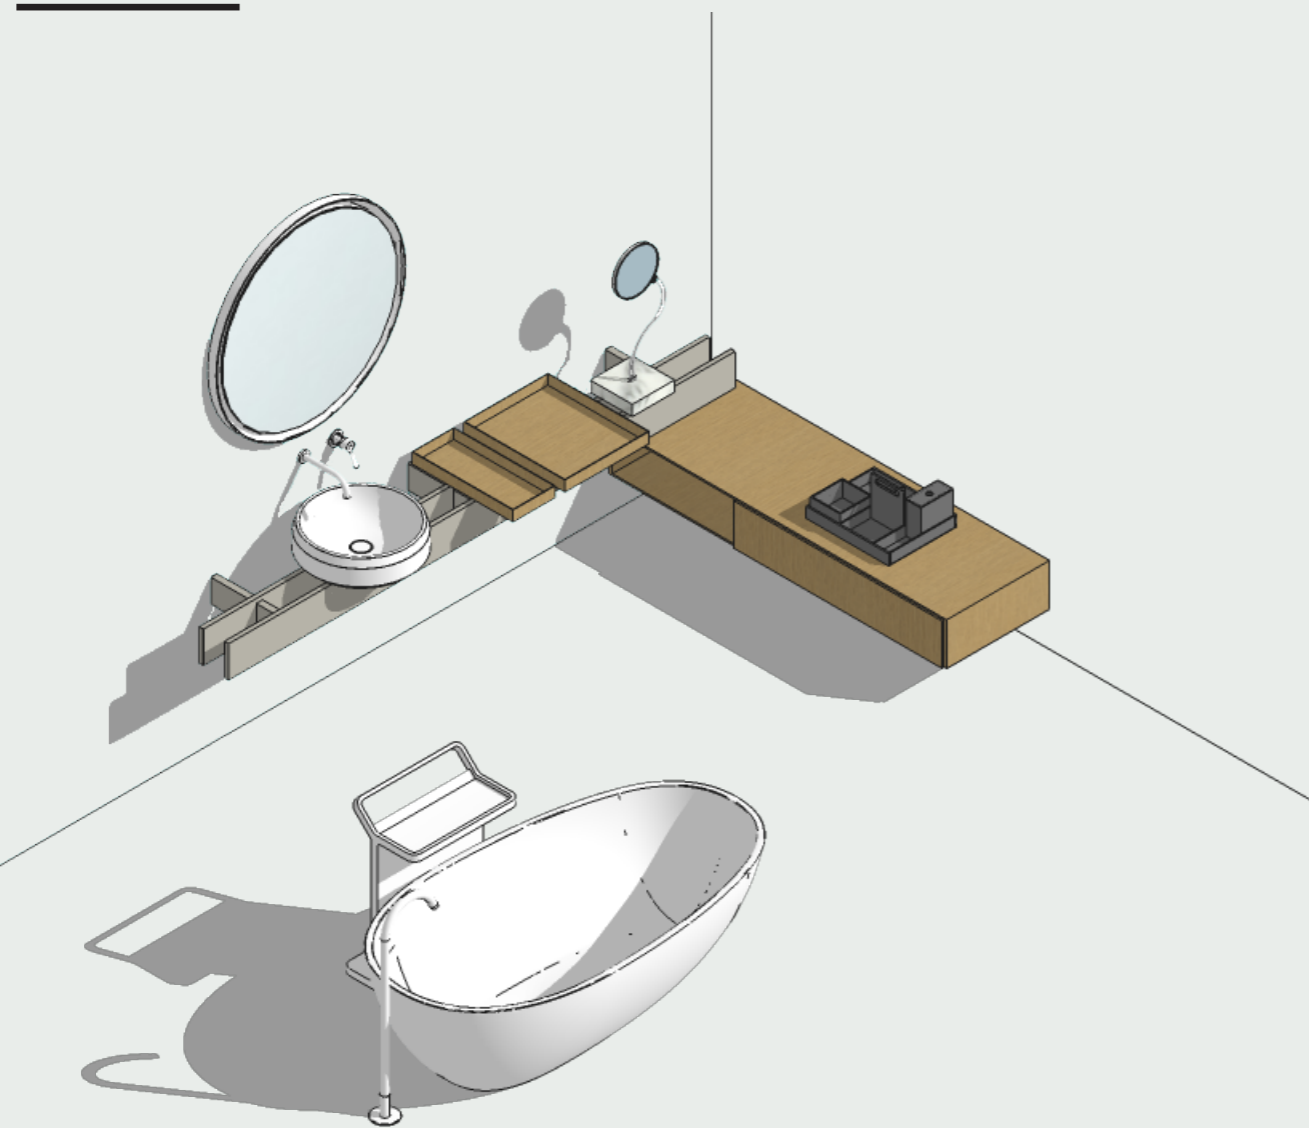

Setting N

/ Rigo + Spoon M

			points
Lavabo/ Washbasin	1	Lariana tondo in Cristalplant® bianco, compreso sifone e piletta / round in white Cristalplant® including waste and waste trap	921
Programma/ Programme	1	Rigo struttura cm 240 laccata grigio chiaro, vassoi laccati in rovere naturale e specchio Fusilli / light grey painted structure, trays in natural oak finish and Fusilli mirror	2.405
Rubinetteria/ Taps	1	Fez 2 finitura bianco / white finish	715
Contenitori/ Storage units	1	Lato cm 160 x H 20, cassa e frontali in rovere naturale / cm 160 x H 20, casing and fronts in natural oak	1.917
Specchi/ Mirrors	1	Memory ø cm 90 bianco con luce / white with lighting	1.116
Complementi/ Extras	4	Puzzle	261
Vasca/ Bathtub	1	Spoon M in Cristalplant® bianco / in white Cristalplant	3.550
Rubinetteria/ Taps	1	Fez 2 finitura nera / black finish	711
Complementi/ Extras	1	Multifunzione porta salviette da terra in Exmar bianco / floor standing towel holder in white Exmar	649
		Total	12.245