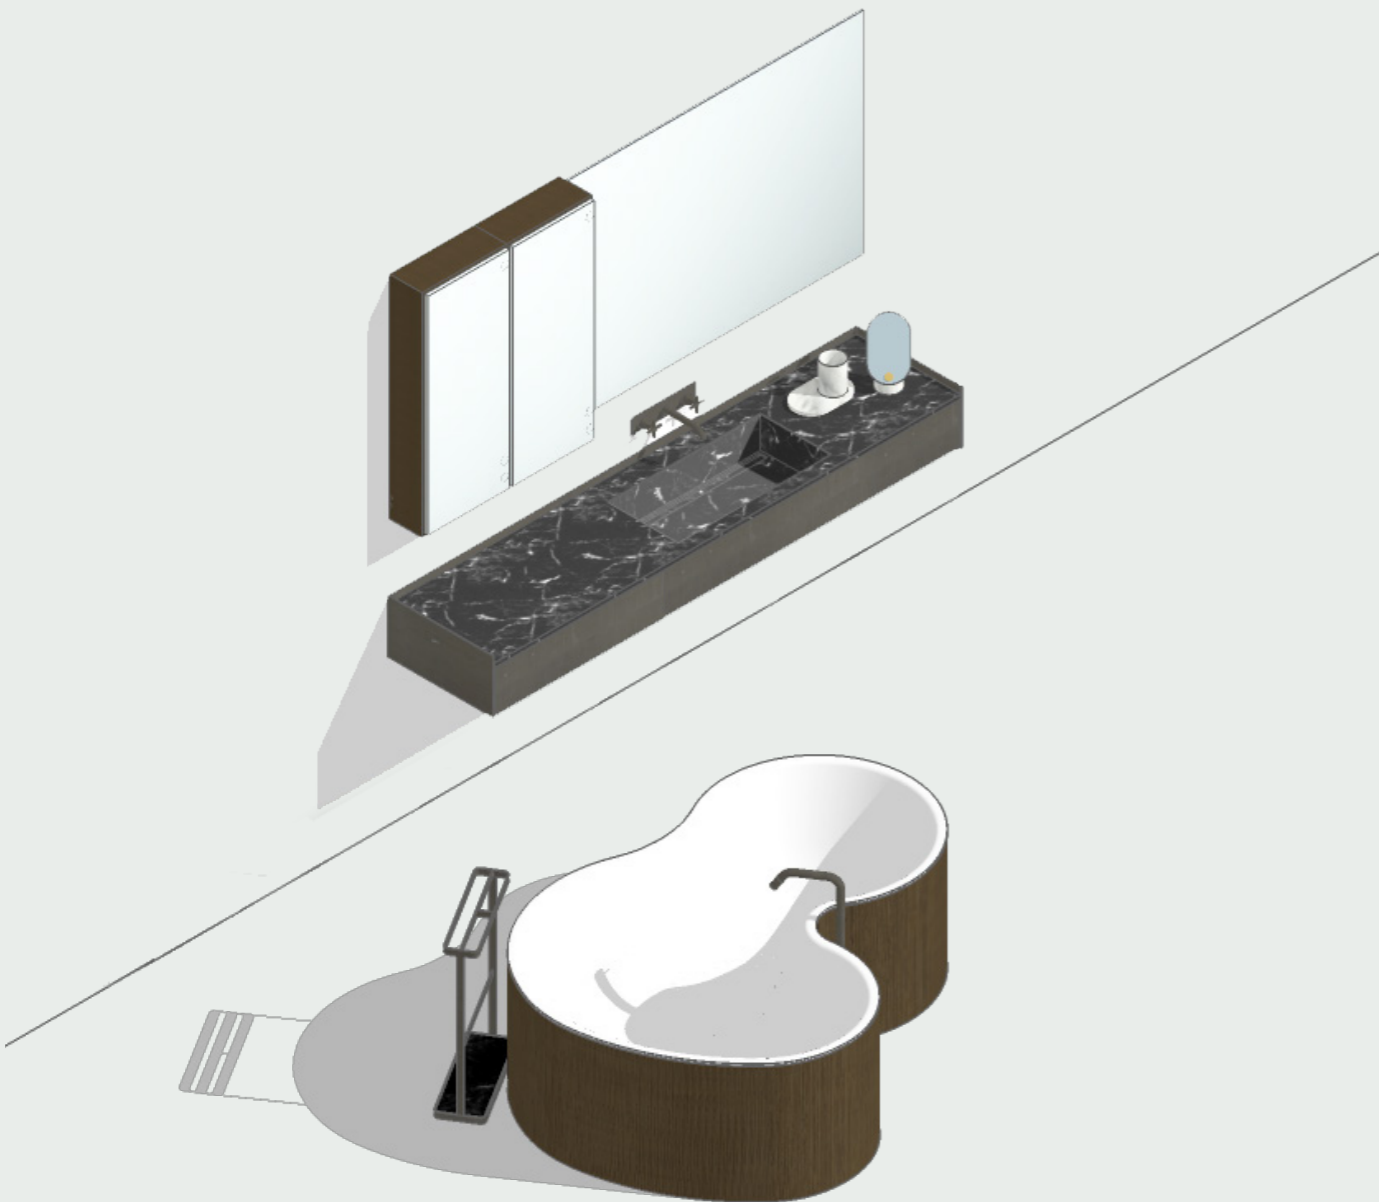

Setting I

/ DR + DR

			points
Piano lavabo/ Washbasin-countertops	1	DR piano/lavabo autoportante cm 220 in marmo nero Marquina, cassa in rovere bruno, frontali e struttura in ottone brunito spazzolato compreso di sifone / self-bearing washbasin-countertop cm 220 in black Marquina marble, casing in brown oak finish, fronts and structure in brushed burnished brass including waste	8.516
Rubinetteria/ Taps	1	Memory finitura brunito spazzolato / brushed burnished finish	982
Specchi/ Mirrors	1	Nudo LED cm 140 x 100 H	1.088
Contenitori/ Storage units	2	Lift cm 40 x 100 H cassa in rovere bruno, frontale a specchio / casing in brown oak finish, mirror front	2.104
Complementi/ Extras	3	Constellation marmo bianco di Carrara / white Carrara marble	510
Vasca/ Bathtub	1	DR rovere bruno / brown oak finish	6.749
Rubinetteria/ Taps	1	Memory finitura brunito spazzolato / brushed burnished finish	1.450
Complementi/ Extras	1	Memory porta salviette da terra brunito spazzolato e marmo nero Marquina / floor standing towel holder brushed burnished finish and black Marquina marble	1.394
		Total	22.793