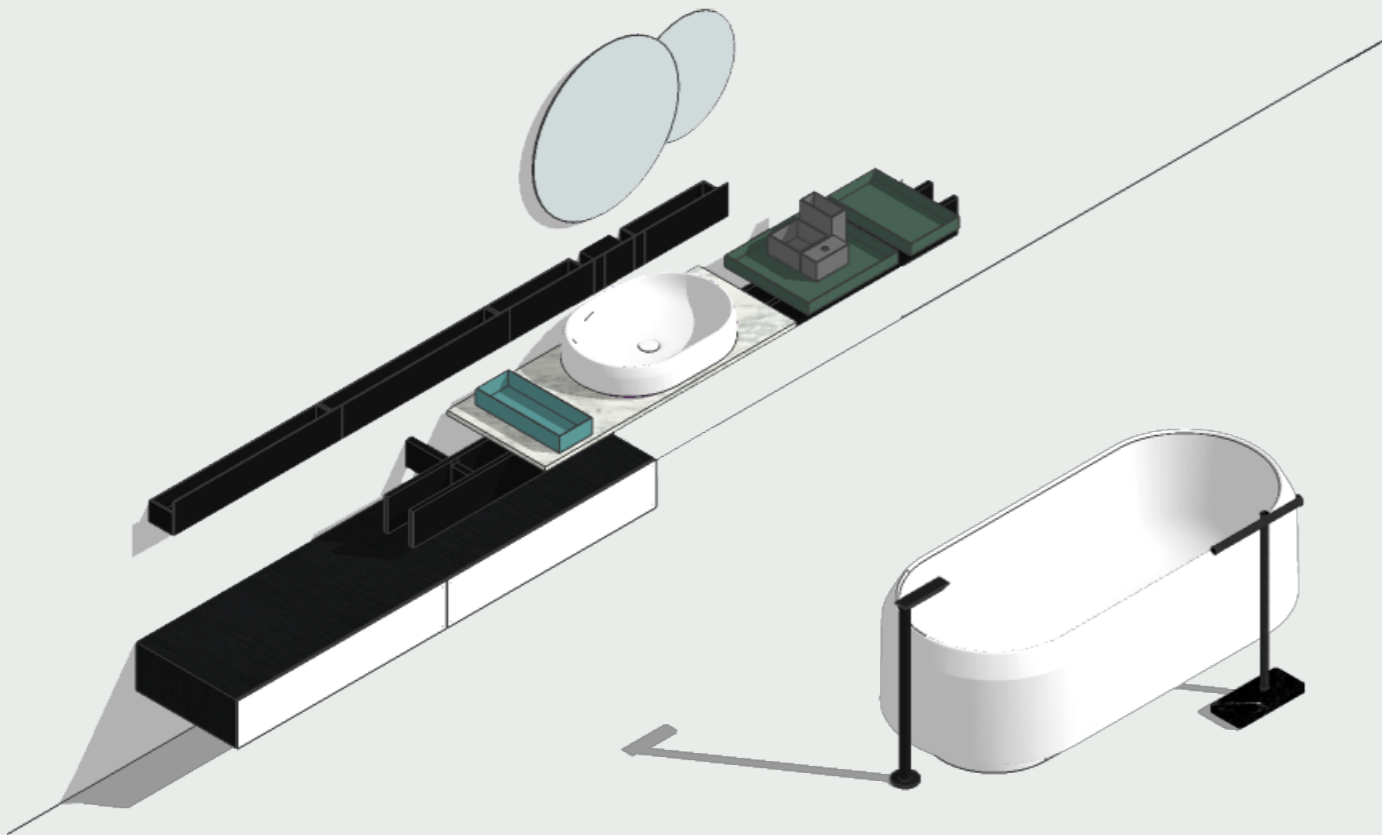

Setting M / Rigo + Lariana

			points
Lavabo/ Washbasin	1	Lariana ovale in Cristalplant® bianco, compreso sifone e piletta / oval in white Cristalplant® including waste and waste trap	1.068
Programma/ Programme	1	Rigo struttura cm 260 in alluminio anodizzato nero, vassoi laccati in verde pino e turchese pastello / structure in black anodized aluminium, trays in pine green and pastel turquoise painted	2.871
Rubinetteria/ Taps	1	Sen finitura nera / black finish	975
Contenitori/ Storage units	1	Lato cm 200 x H 20, cassa in rovere scuro, frontali laccati bianco / cm 200 x H 20, casing in dark oak, front in white painted	2.658
Accessori/ Accessories	4	Sen finitura nera / black finish	1.336
Specchi/ Mirrors	1	Eclissi	1.400
Complementi/ Extras	3	Puzzle	217
Vasca/ Bathtub	1	Lariana in Cristalplant® bianco / in white Cristalplant	5.558
Rubinetteria/ Taps	1	Sen finitura nera / black finish	695
Complementi/ Extras	1	Dot line porta salviette da terra rovere scuro e marmo nero Marquina / floor standing towel holder dark oak and black Marquina marble	413
Total			17.191