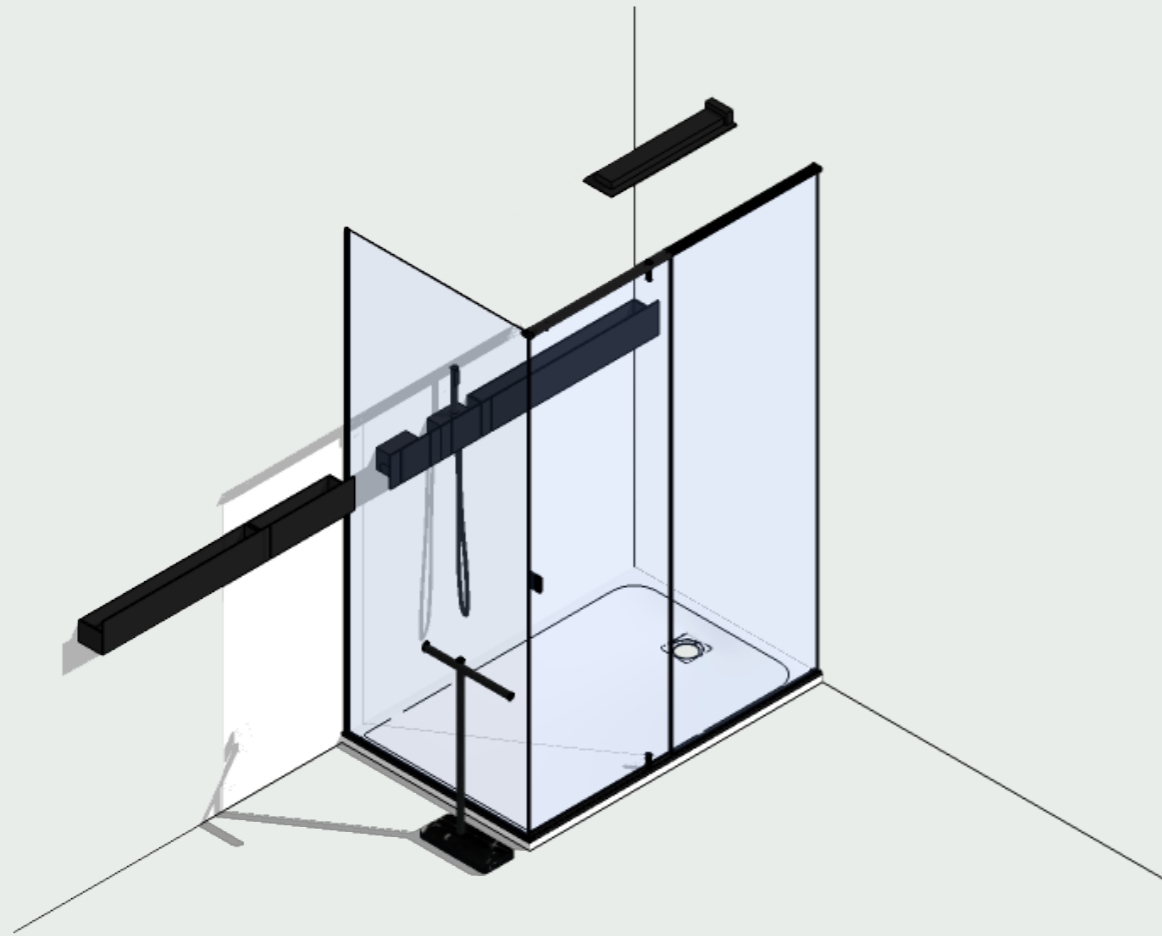

Setting R / Plan-A + PDX

			points
Doccia/ Shower	1	Plan-a cm 140 x 90 x 210 H, tipo D1, vetro extrachiaro, profili anodizzato spazzolato nero / type D1, extraclear glass, black brushed anodized profiles	2.798
Piatto doccia/ Shower tray	1	PDX cm 140 x 90 in Cristalplant® biobased bianco, compreso di piletta sifonata / in white Cristalplant® biobased, including syphon	691
Rubineria/ Taps	3	Sen finitura nera / black finish	2.623
Accessori/ Accessories	3	Sen finitura nera / black finish	2.320
Complementi/ Extras	1	Dot line porta salviette da terra nero e marmo nero Marquina / black floor standing towel holder and black Marquina marble	387
Total			8.819