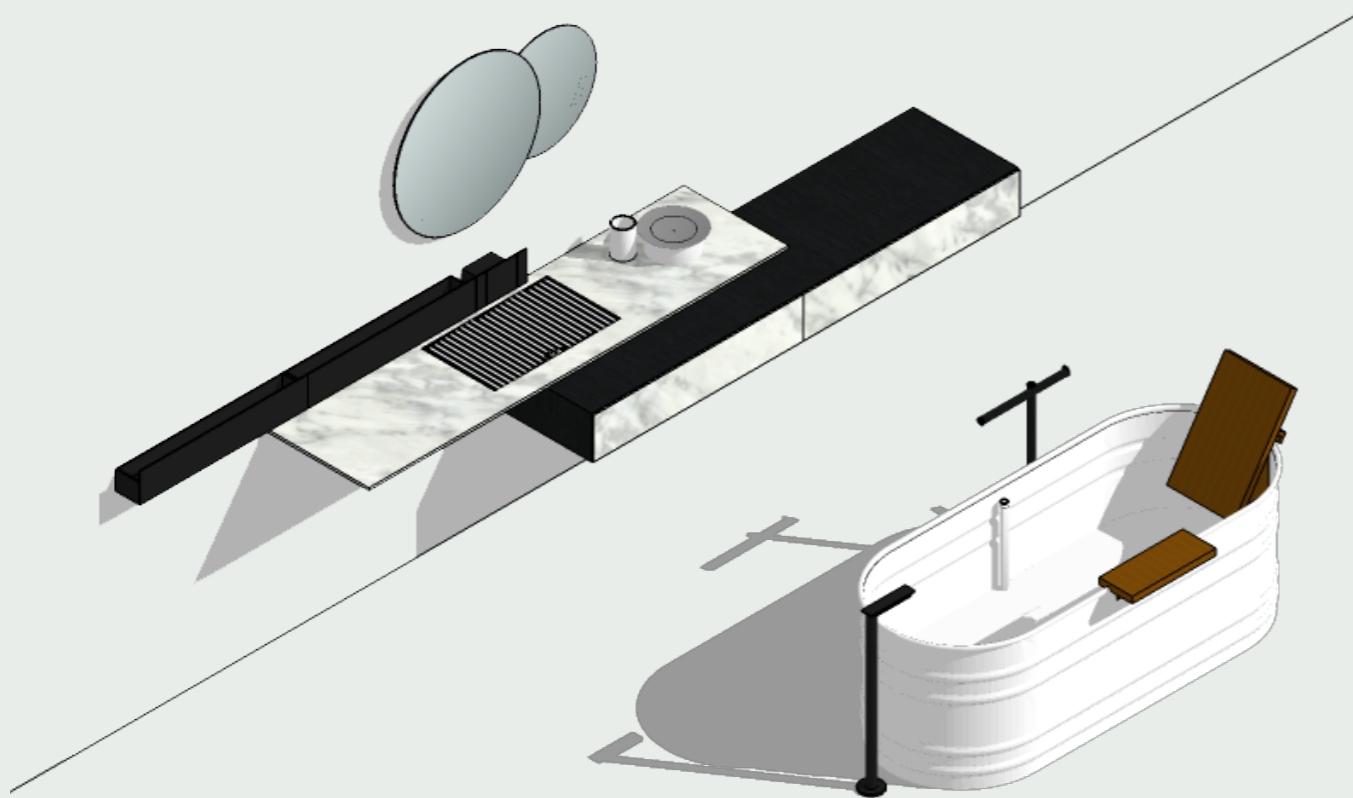

Ogni proposta è corredata da:
- un'assonometria dell'ambiente;
- un preventivo di costo;

Proposte complete, per creare soluzioni ed emozioni ogni volta diverse.

Agape has devised a comprehensive project to enhance the appeal, originality and functions of the bathroom. It can be adapted to suit any architecture, lifestyle, space or budget.

Each proposal comes complete with:
- an axonometry of the ambient;
- a cost estimate;

Complete proposals that will enable you to create new ideas and emotions.

Setting A

/ Ell + Vieques

			points
Piano lavabo/ Washbasin-countertop	1	Ell piano autoportante cm 200 con 1 vaso in marmo bianco di Carrara compreso di piletta / Self-bearing countertop cm 200, with 1 recess, in white Carrara marble including waste	4.847
Rubinetteria/ Taps	1	Sen finitura nera / black finish	975
Accessori/ Accessories	2	Sen finitura nera / black finish	949
Contenitori/ Storage units	1	Lato cm 200 x H 20, cassa in rovere scuro, frontali in marmo bianco di Carrara / cm 200 x H 20, casing in dark oak, front in white Carrara marble	3.104
Specchi/ Mirrors	1	Eclissi	1.400
Complementi/ Extras	2	Gemma contenitore con vassoio e bicchiere / container with tray and glass	462
Vasca/ Bathtub	1	Vieques bianca con mensola e poggiaschiena in iroko / white with shelf and backrest in iroko	5.727
Rubinetteria/ Taps	1	Sen finitura nera / black finish	695
Complementi/ Extras	1	Dot line porta salviette da terra rovere scuro e marmo nero Marquina / floor standing towel holder dark oak and black Marquina marble	413
		Total	18.572