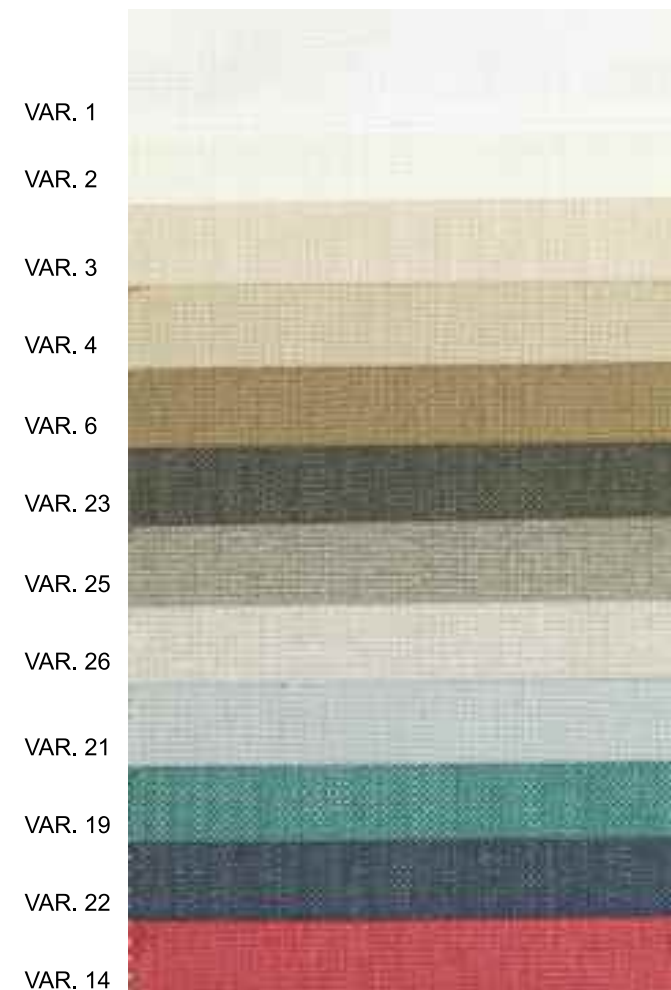

URBAN LINO VINTAGE

Comp. 56% CO 12% PL 12% LI 12% VI 8% PC

H. cm 140