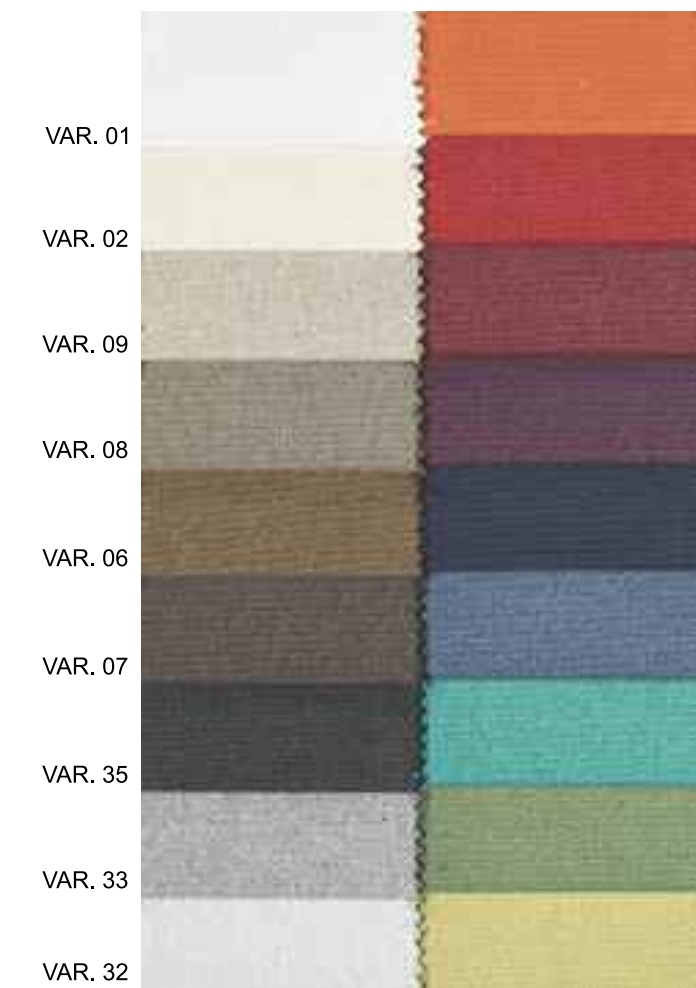

“Details make the difference”

URBAN COTONE REPS

Comp. 75% CO 25% PL

H. cm 140

URBAN TELA DELAVE'

Comp. 54% PL 46% CO

H. cm 140

URBAN COTONE VINTAGE