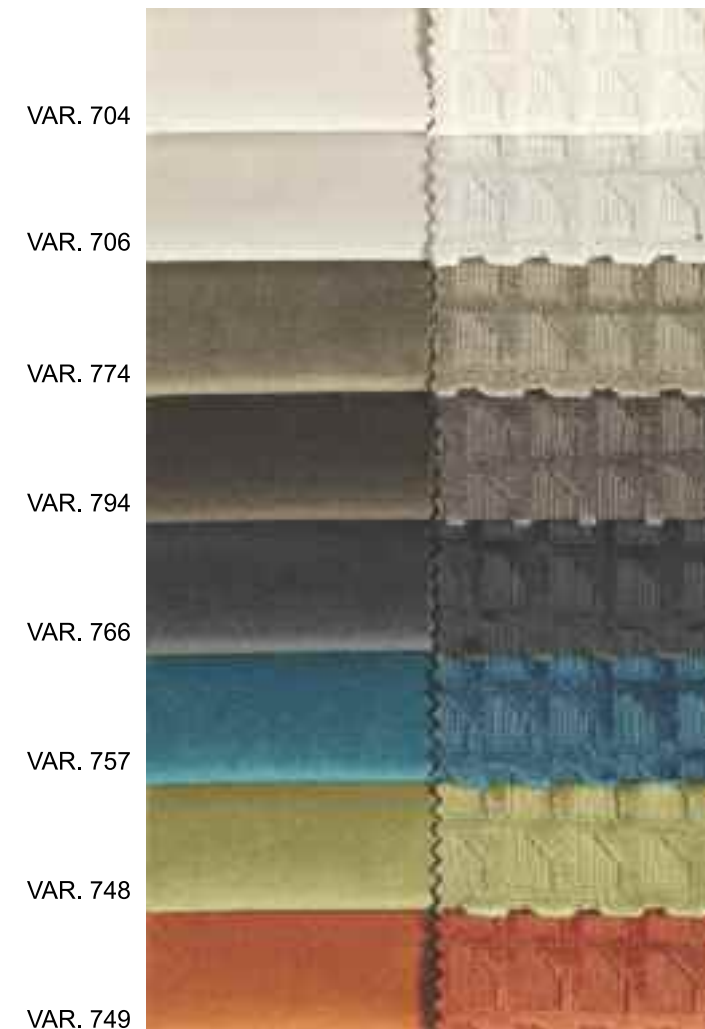

URBAN VELLUTO UNITO
Comp. 100% PES

H. cm 140

URBAN VELLUTO OPERATO
Comp. 100% PL
30
H. cm 140