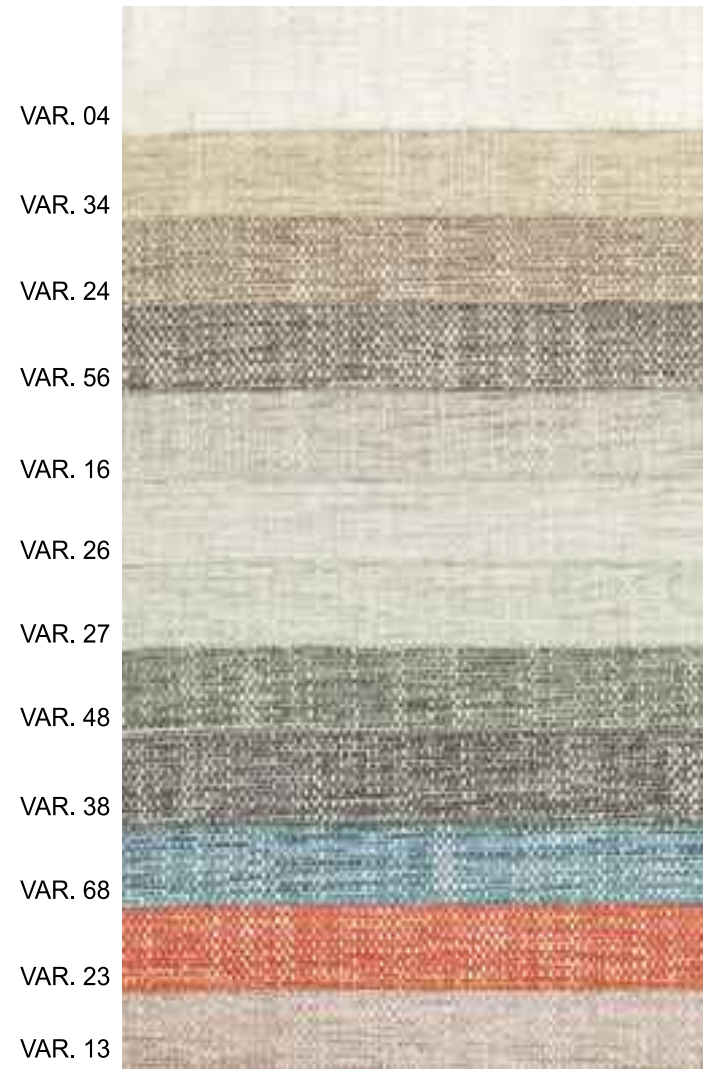

URBAN CINIGLIA
Comp. 53% PES 39% AKR 8% LI
30
H. cm 140