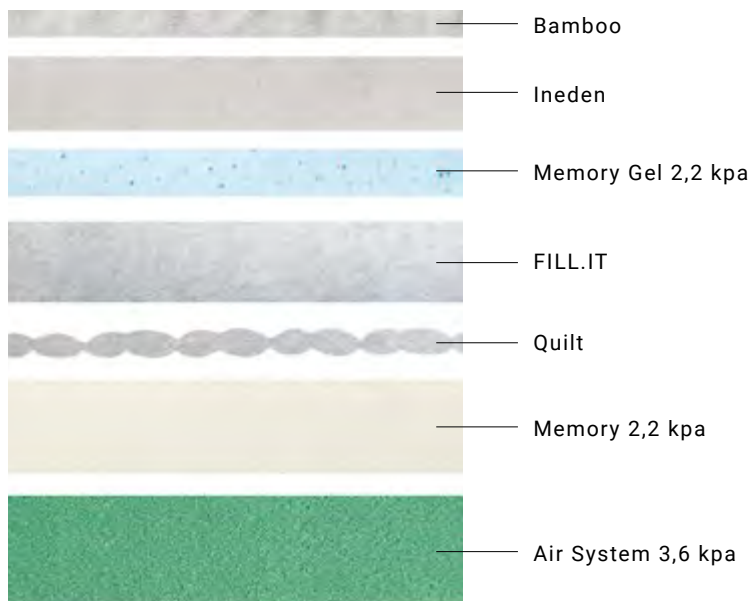

# PRIME LUX 400

Pillow top Europe | no flip

PROGRESSIVE

NO FLIP