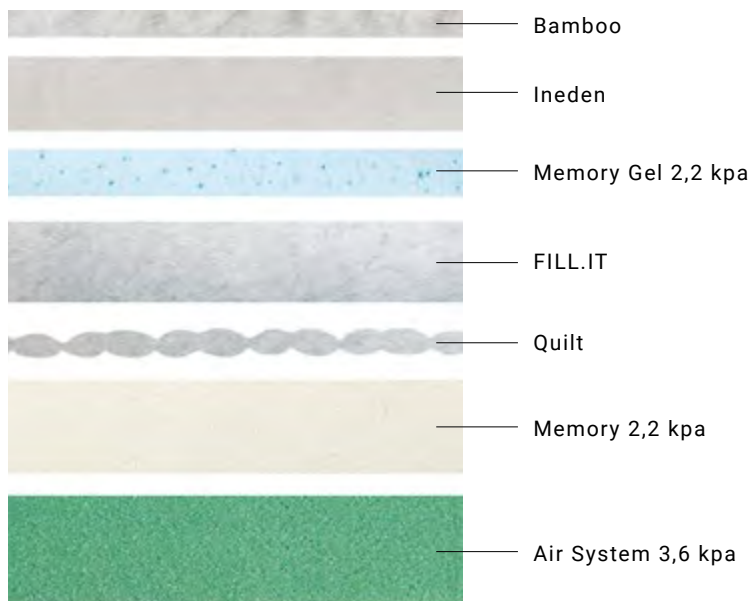

PROGRESSIVE