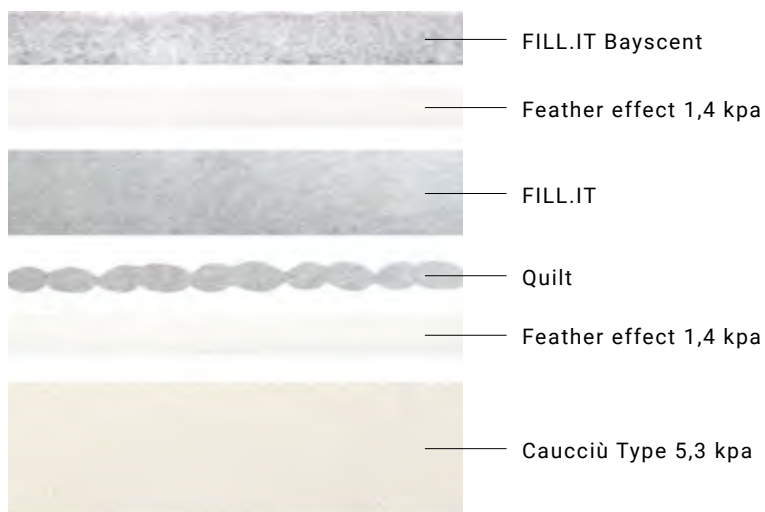

# PRIME PRESTIGE 400

Pillow top Europe | no flip

PROGRESSIVE

NO FLIP