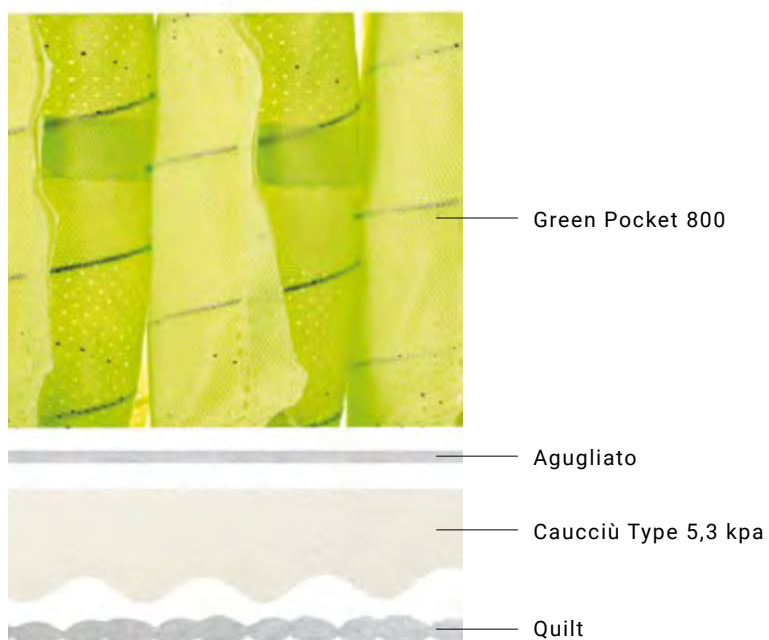

# PRIME LUX 800

Pillow top Europe | no flip

PROGRESSIVE

NO FLIP