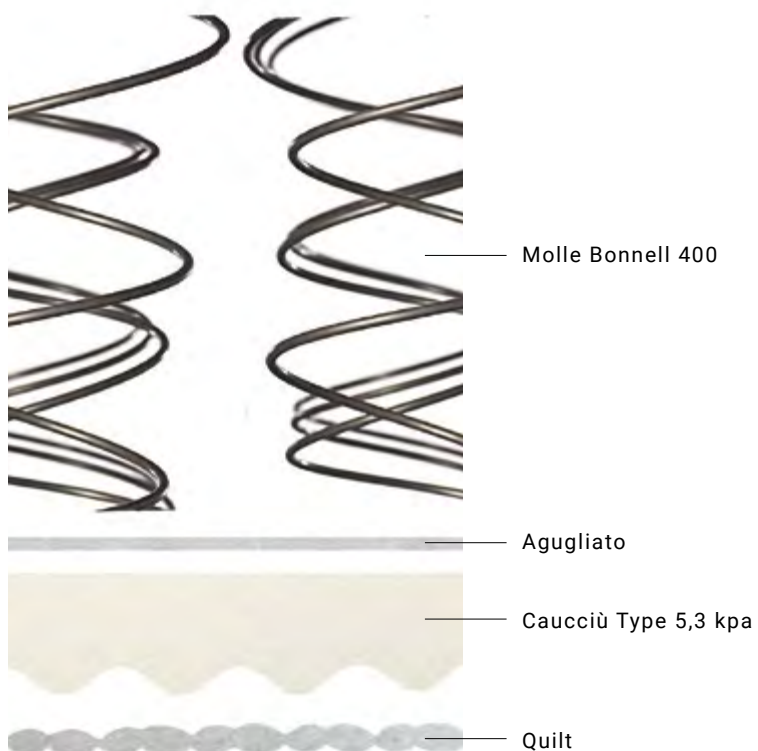

# PRIME PRESTIGE 400

Pillow top Europe | no flip

PROGRESSIVE

NO FLIP