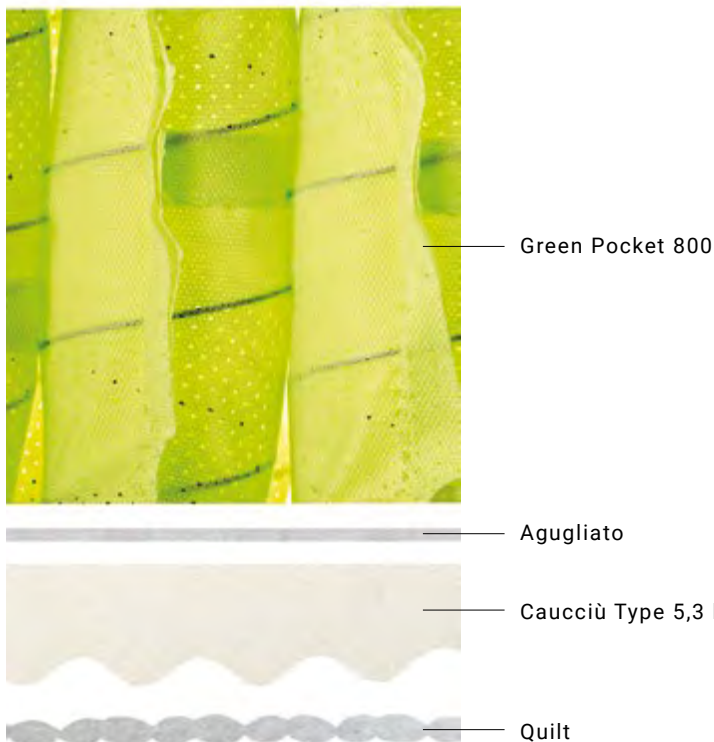

# PRIME PRESTIGE 800

Pillow top Europe | no flip

PROGRESSIVE

NO FLIP