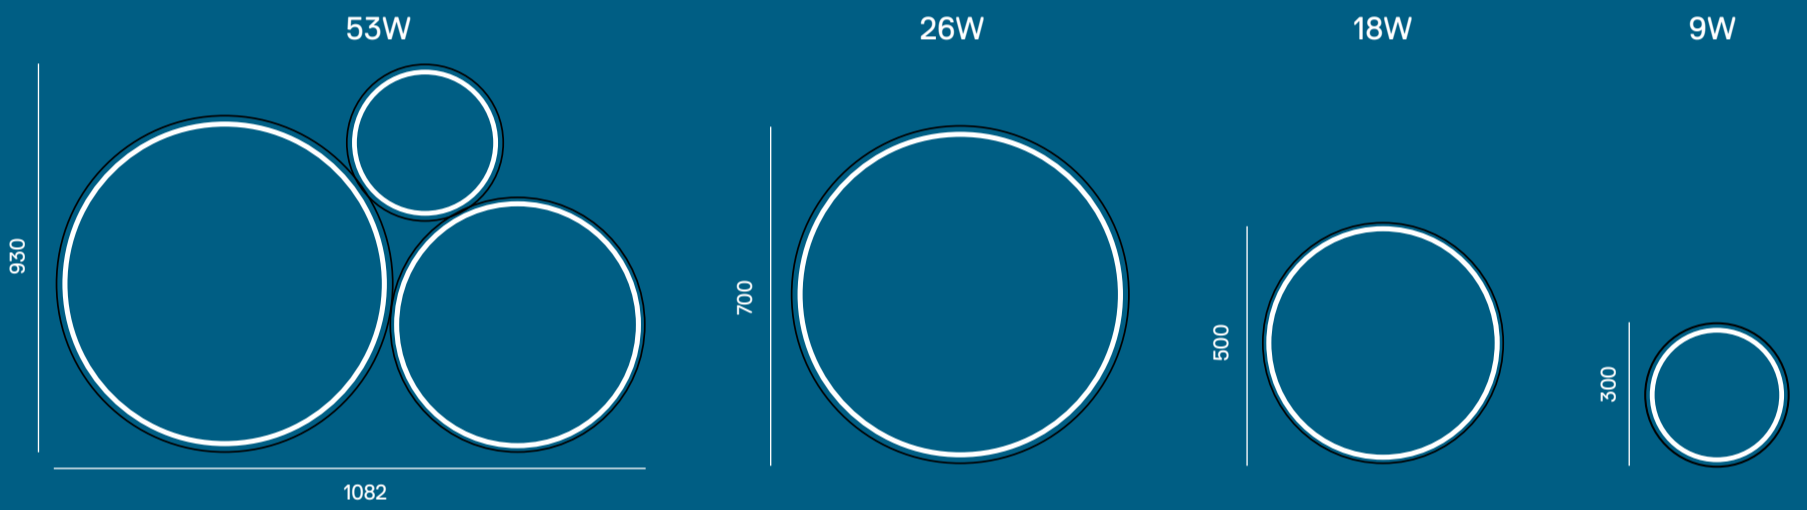

Ripple

↳ BIG

ARTEMIDE
APP

Molecular growth

Ripple can grow from the light and sound measured parameters and their relationship with space.

FEATURES

- 01** Structure→  h 30 mm
- 02** Light engine→  h 30 mm
- 03** Light diffuser→  h 482 mm
- 04** Diffuser with acoustic absorption→  h 482 mm