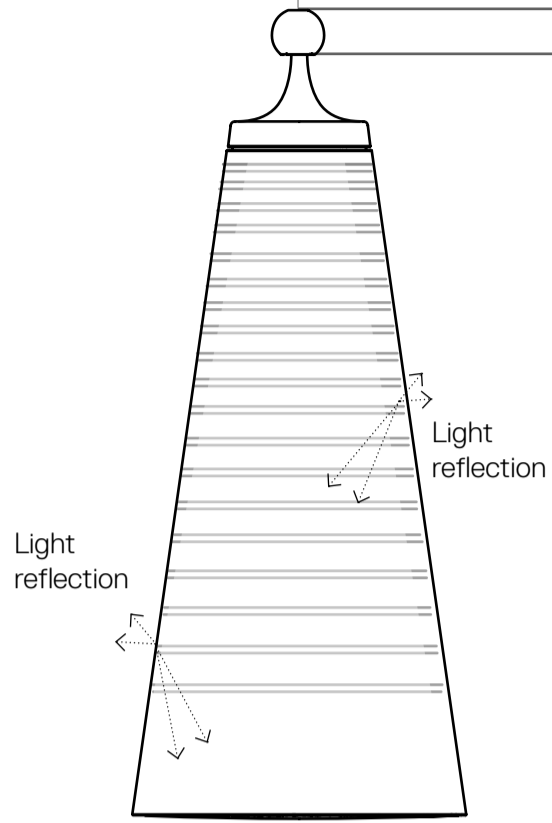

LOOK AT ME 350

OPTICAL PERFORMANCE