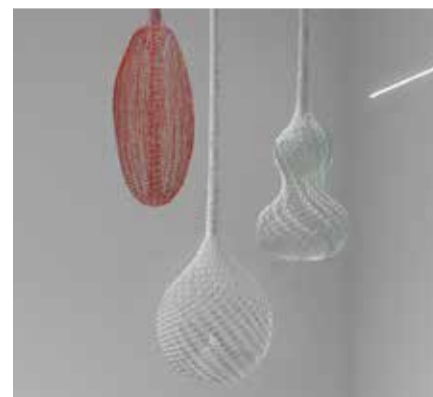

Diffusive Suspensions

390 x h 450 mm
185 x h 450 mm
250 x h 500 mm
1492 lm 26 W