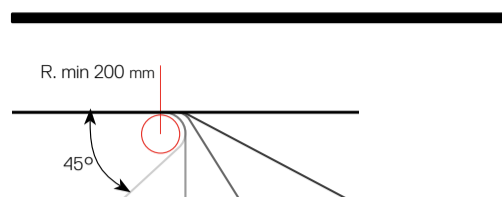

Lighting languages

Track 48V

20 x h 12,5 mm
Max length 4 m

● Titanium

Max curvature allowed