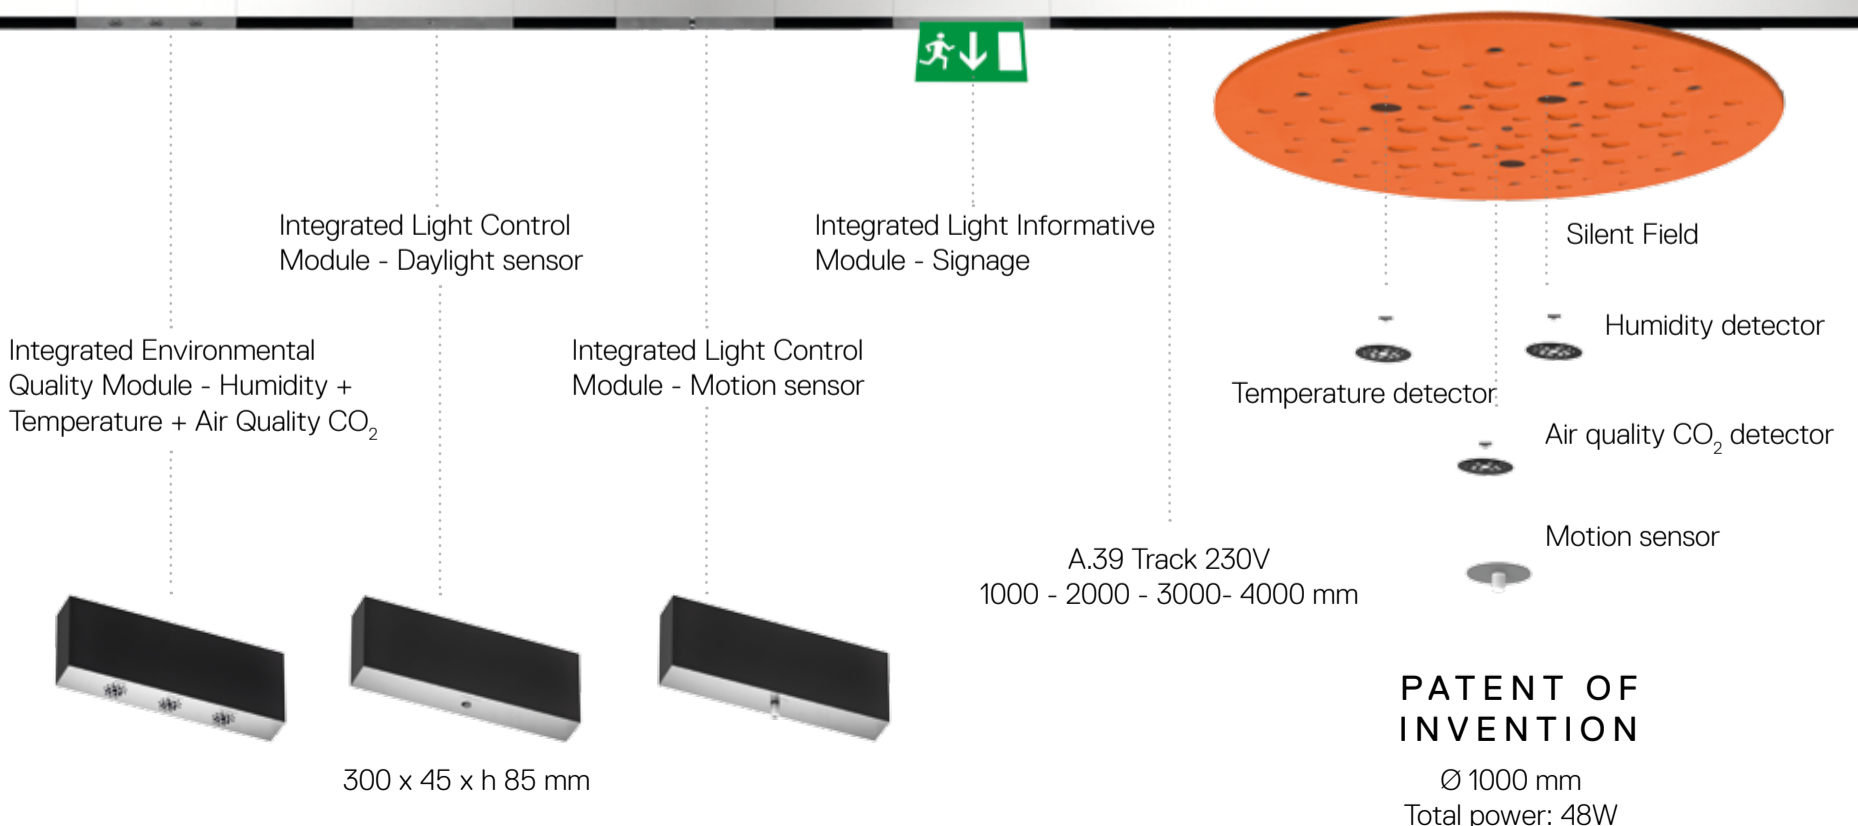

Signage

ACOUSTIC ISLANDS

→ Human presence

Daylight
sensor

03 Engineered for balance thanks to mechanical and electrical connections

PARAMETRIC

INTERACTIVE → COMMUNICATION & CONTROL

Silent Field Vertical
Acoustic/Acoustic
Silent Field Vertical
Acoustic/Mirror