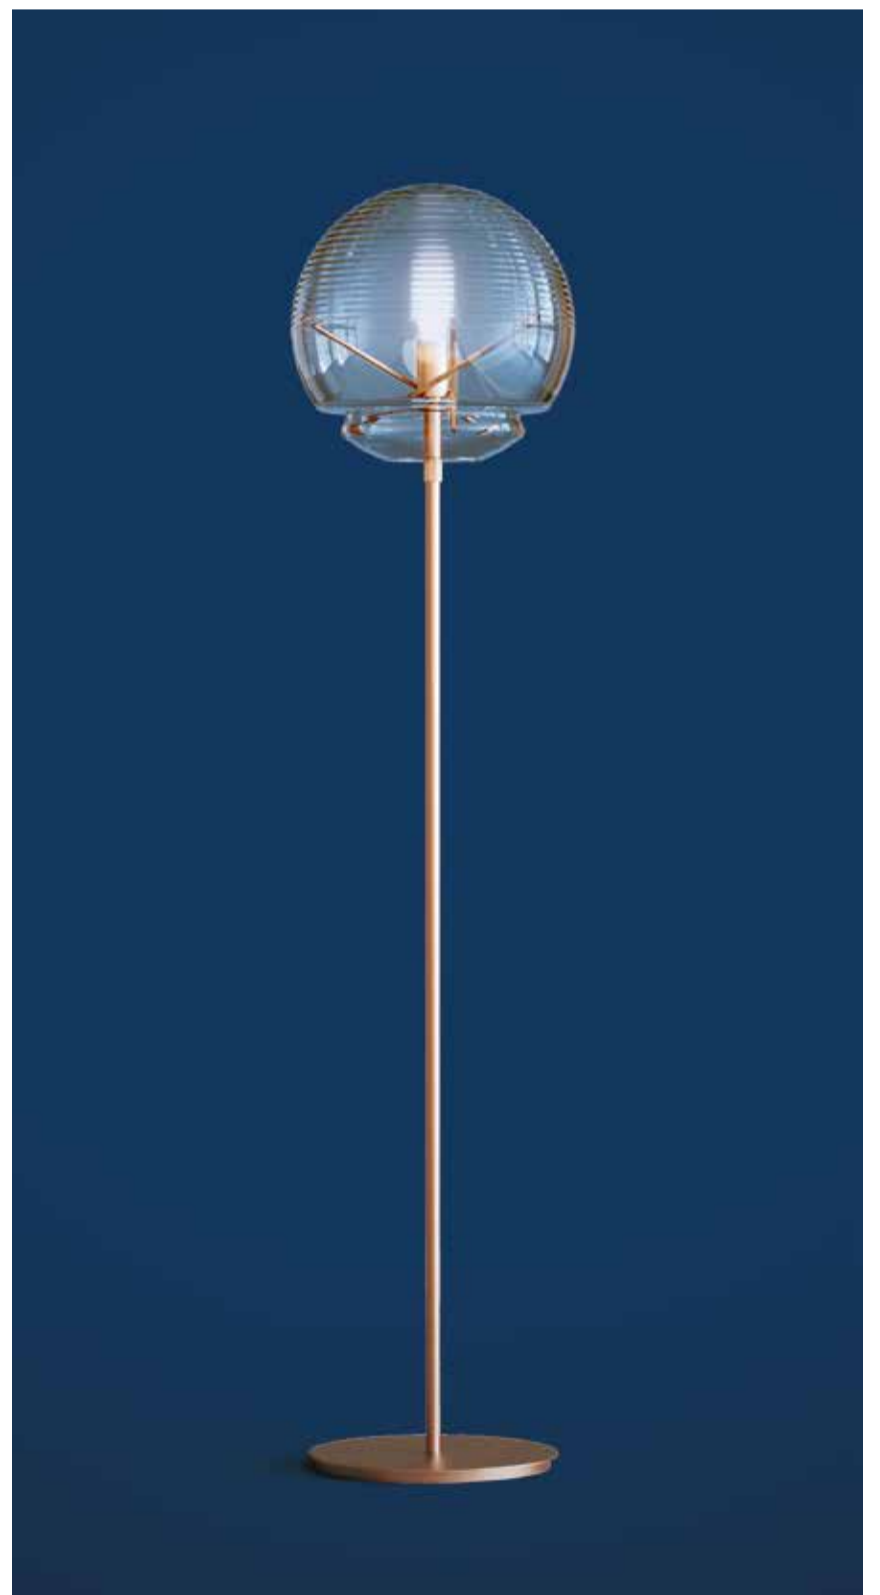

- Transparent
- Brass

Vitruvio table
 ø300 x ø190 x h 480 mm
 21W LED (E27)

Vitruvio floor
 ø400 x h 1800 mm
 21W LED (E27)

Vitruvio suspension
 ø400 mm
 21W LED (E27)

ARTEMIDE
APP

PATENT OF
INVENTION

Turn Around