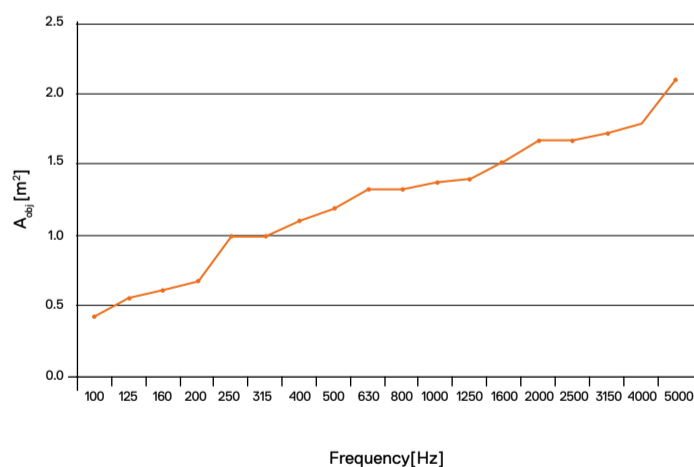

Frequency[Hz]	T₁ [s]	T₂ [s]	A_{obj} [m²]
500	5.30	3.61	1.2
630	5.21	3.46	1.3
800	5.00	3.36	1.3
1000	4.67	3.17	1.4
1250	4.36	3.00	1.4
1600	3.78	2.65	1.5
2000	3.18	2.28	1.7

Il comfort acustico è la condizione psicofisica di benessere nella quale si trova una persona immersa in un campo sonoro, in relazione all'attività che sta svolgendo. La qualità acustica di un ambiente è determinata dal tempo di riverbero, dalla spazialità dell'ambiente, dalle proprietà fonoassorbenti, riflettenti e diffondenti delle superfici che lo rivestono. Aobj (m²) è il valore dell'assorbimento acustico equivalente per oggetto a diverse frequenze del suono necessario al calcolo del tempo di riverbero in uno spazio.

Acoustic comfort is the psychophysical condition of well-being in which we find ourselves when we are surrounded by sound, in relation to the activity we are performing. A place's acoustic quality is determined by reverberation time, space and the sound-absorbing, reflective and distribution properties of the surfaces that cover it. Aobj (m²) is the equivalent acoustic absorption value of an object at different sound frequencies necessary to calculate the reverberation time of a space.