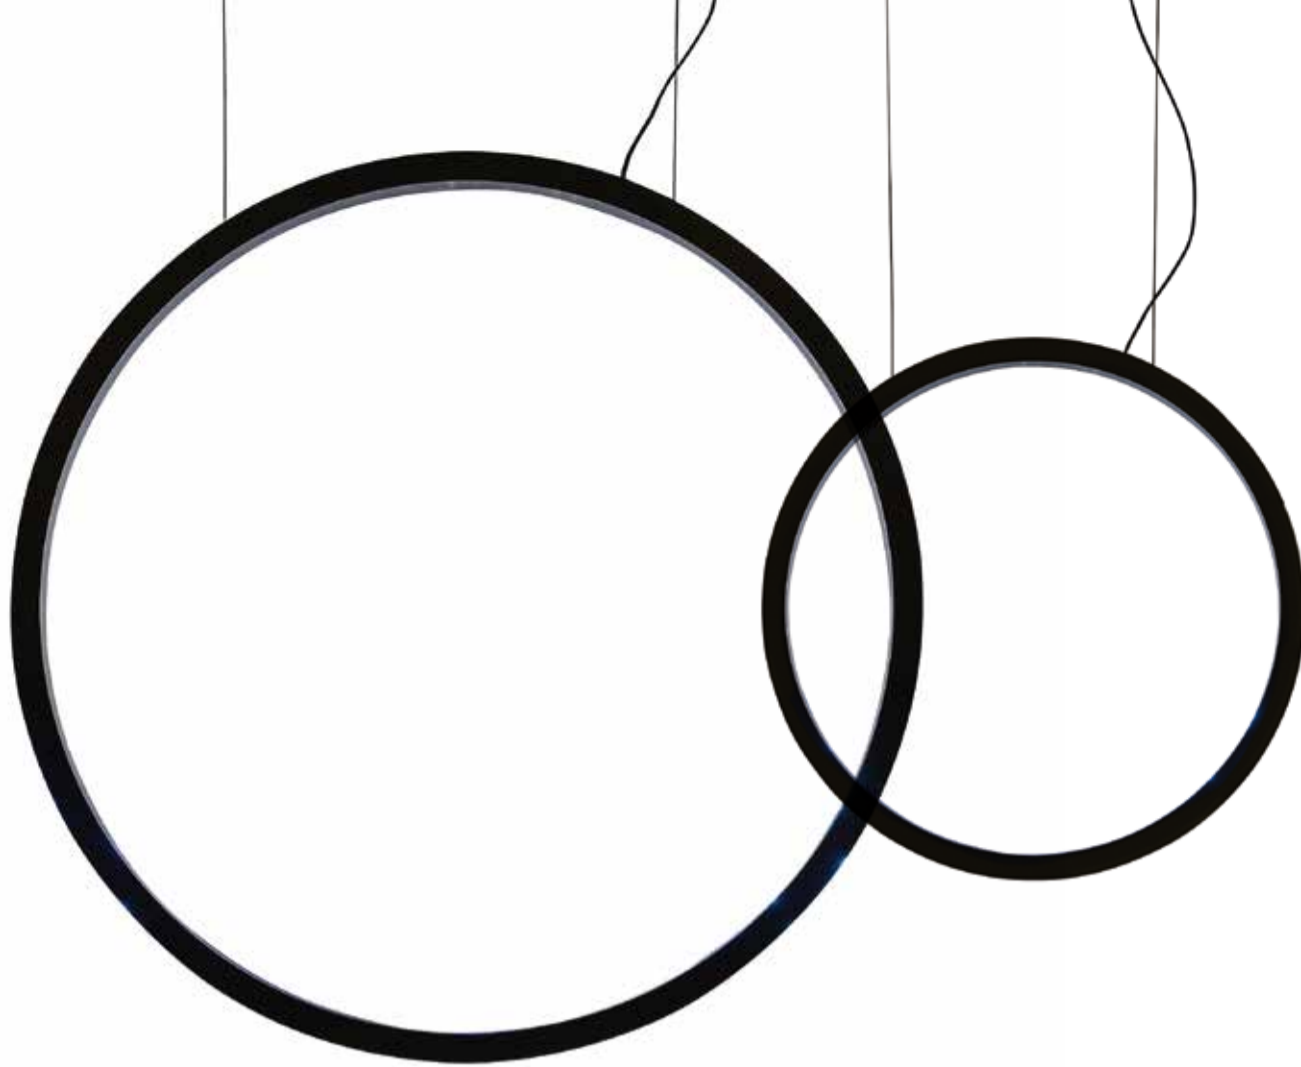

● Black

“O” floor IP67
ø900 mm
base 150 x 463 mm
Total power: 42W

“O” suspension IP67
ø900 mm
Total power: 42W

“O” 45 floor IP67
ø450mm
base 100 x 247 mm
Total power: 21W

“O” 45 suspension IP67
ø450 mm
Total power: 21W

“O” floor indoor/outdoor IP67/IP44
ø900 mm
base 150 x 463 mm
Total power: 42W

“O” 45 wall IP67
ø450mm / wall support 100 x 247 mm
Total power: 21W

“O” INDOOR/OUTDOOR

**ARTEMIDE
APP**