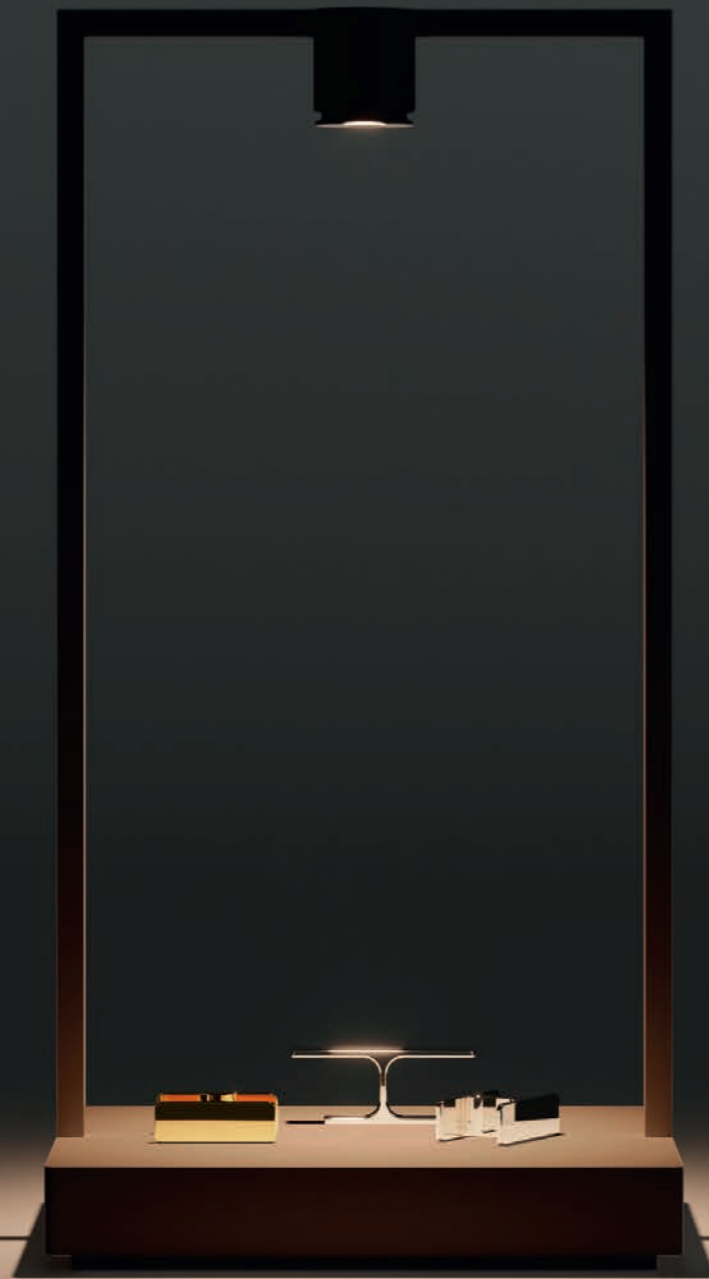

“By nature, it is intended for all sectors, both private and professional: museums, the display of private collections or of objects on restaurant tables. Thanks to its battery, it is nomadic by nature and easy to move around, finding a place anywhere in any interior living space.”

Davide Oppizzi