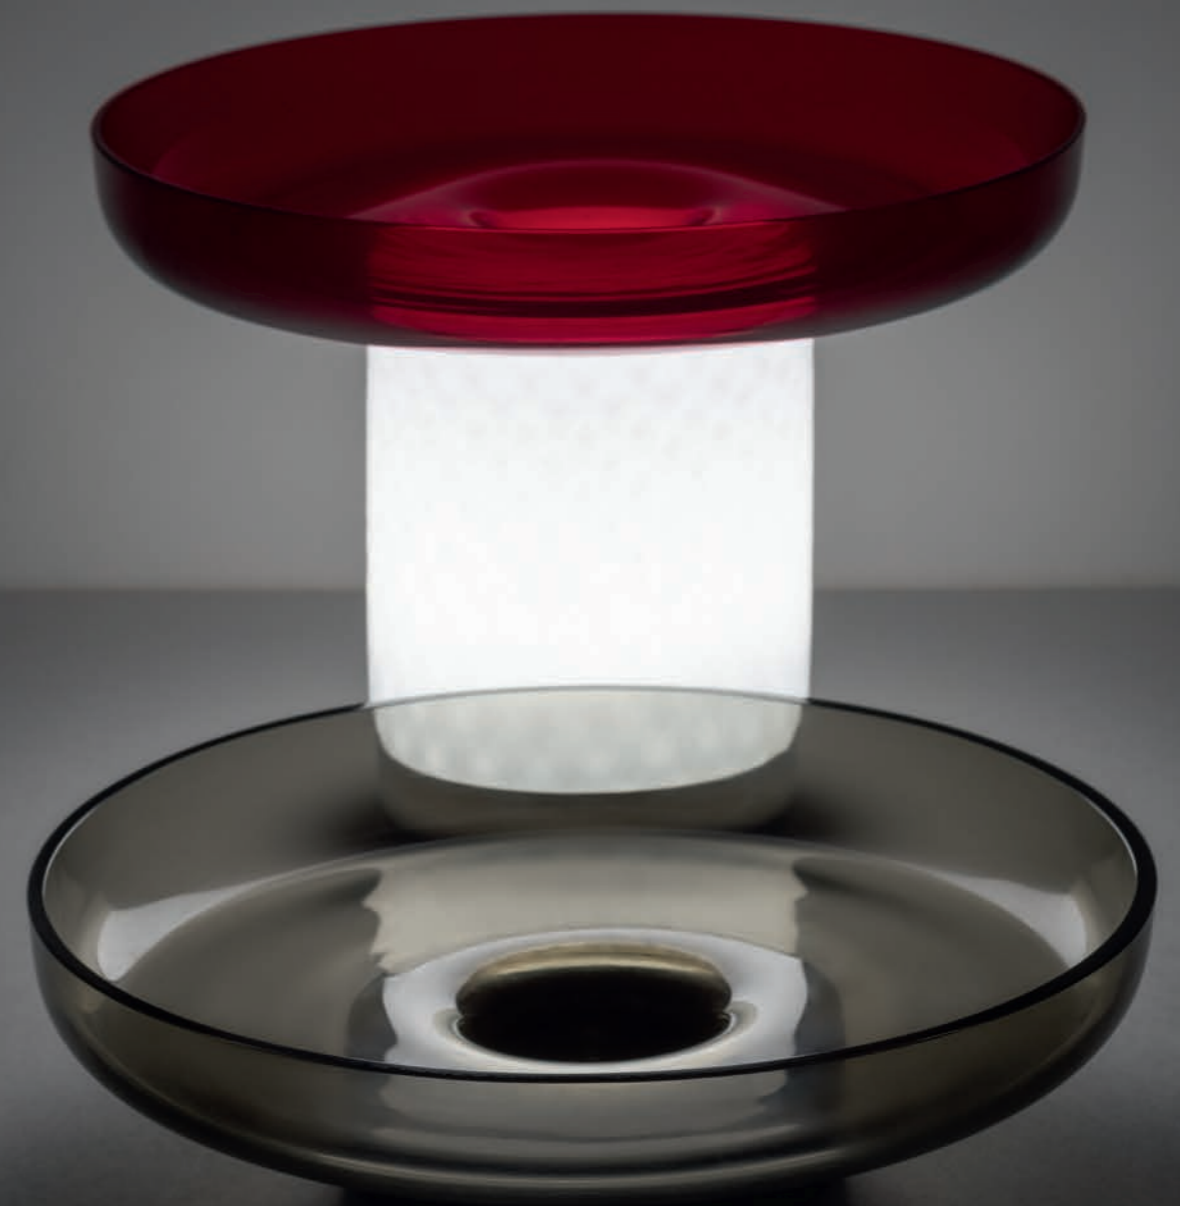

Light Technology

- → USB-C Port
- → 3 Intensity levels
- → up to 32 hours autonomy
- → up to 2,4 W
- → 3 hours fast charge