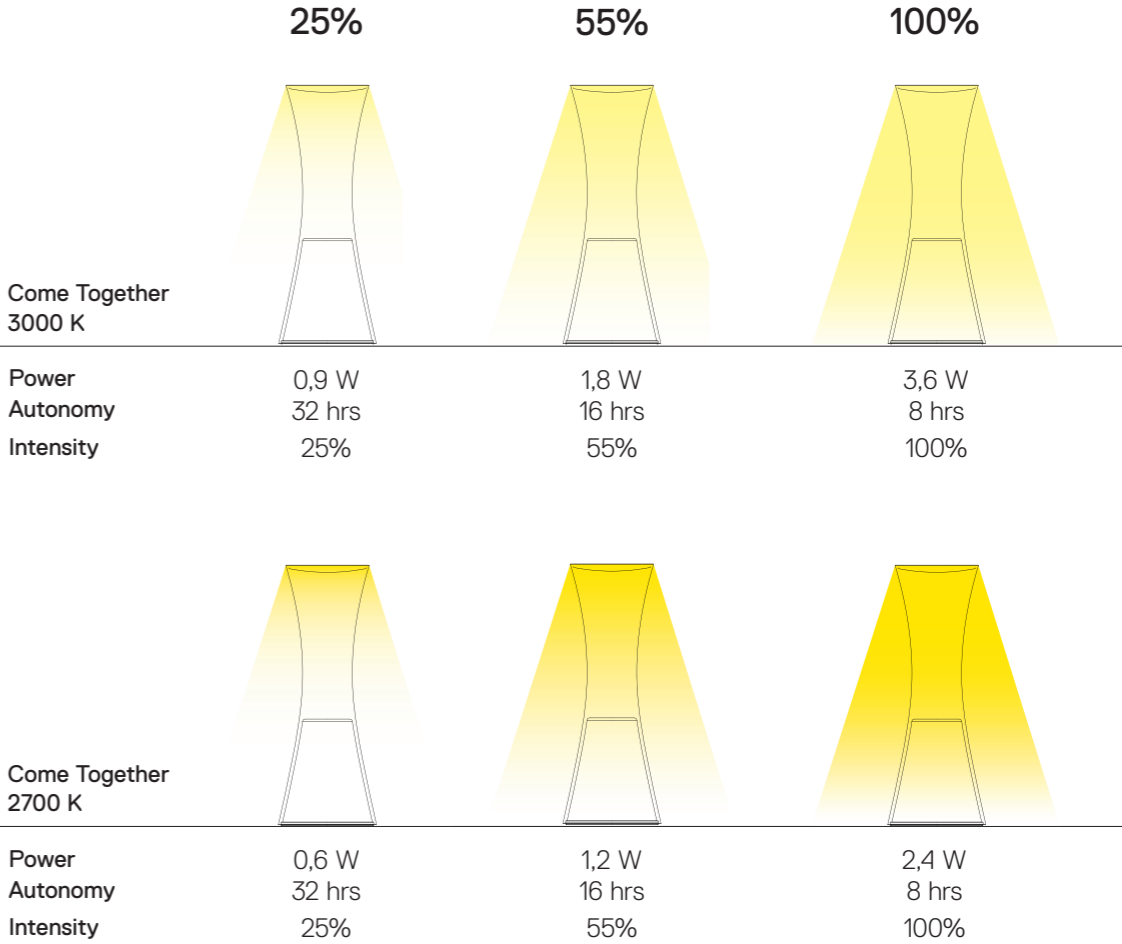

Innovative Technology

- → High efficiency
- → USB-C Port
- → 3 Intensity levels
- → up to 32 hours autonomy
- → up to 3,6 W
- → 3 hours fast charge
- → 3 light intensities
- → 2 colour temperatures