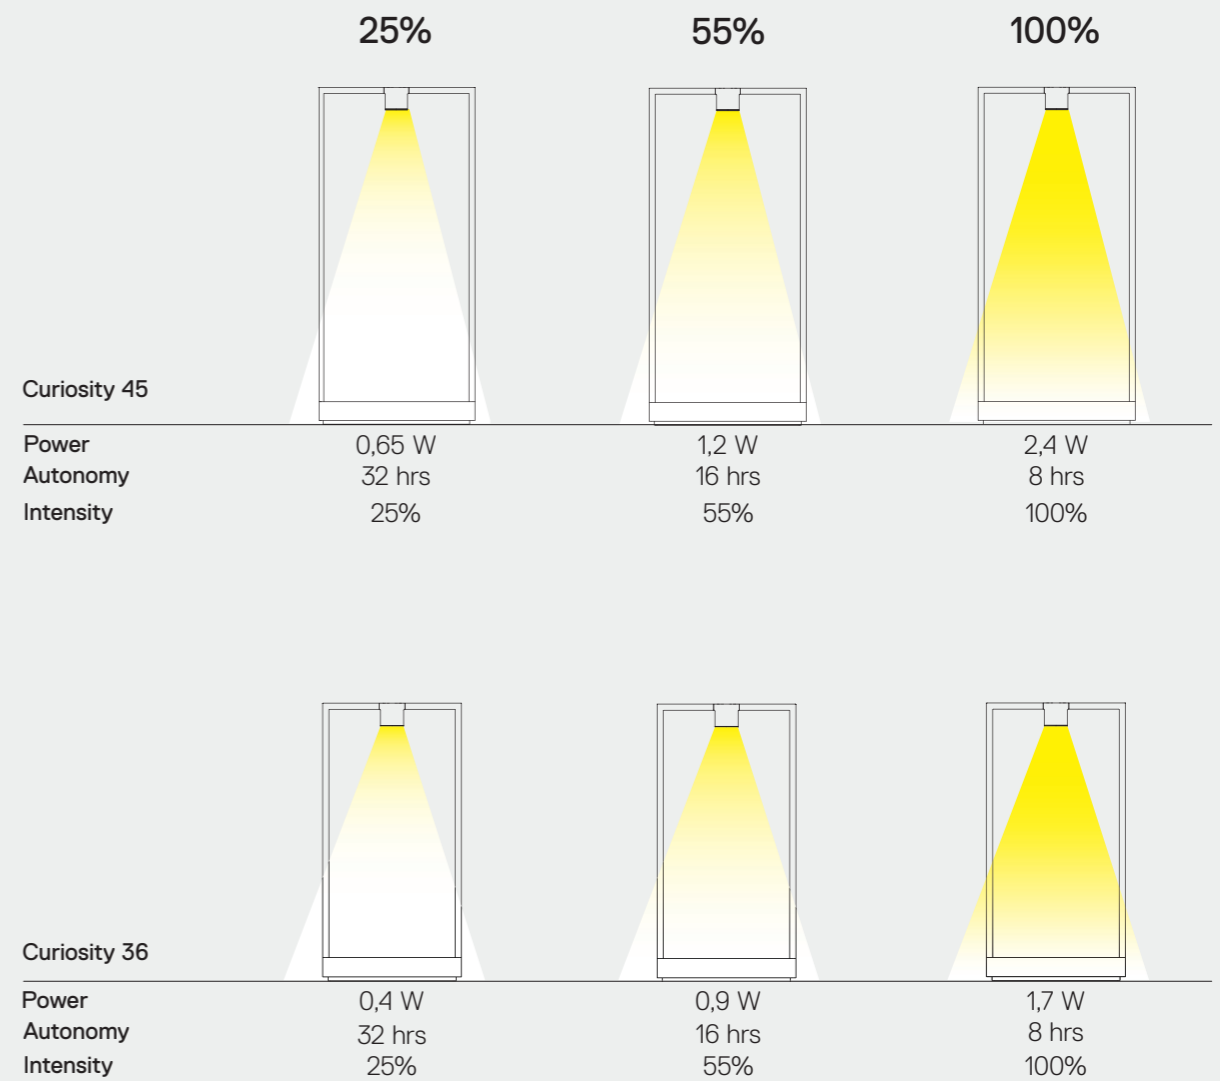

Light technology

- USB-C Port
- 3 Intensity levels
- up to 32 hours autonomy
- up to 2,4 W
- 4 hours fast charge
- Touch dimmer

Curiosity

Curiosity Focus concentrates a precise light beam on the base, putting the chosen object in the spotlight.
Curiosity Ambience offers a more diffused light emission, for softer mood lighting.