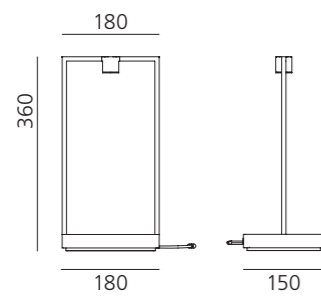

Curiosity

Materials:

Aluminium body, blown glass diffusing sphere.

Colours:

Powered coated body in black and white. Diffuser sphere in white opal glass.

Curiosity 36

Total Power: 1,7 W
Colour Temperature: 3000 K
Delivered Luminous Flux: 165lm
CRI=90

USB C recharge
Touch Dimmer

Curiosity 45

Total Power: 2,5 W
Colour Temperature: 3000 K
Delivered Luminous Flux: 235lm
CRI=90

USB C recharge
Touch Dimmer

Curiosity 36