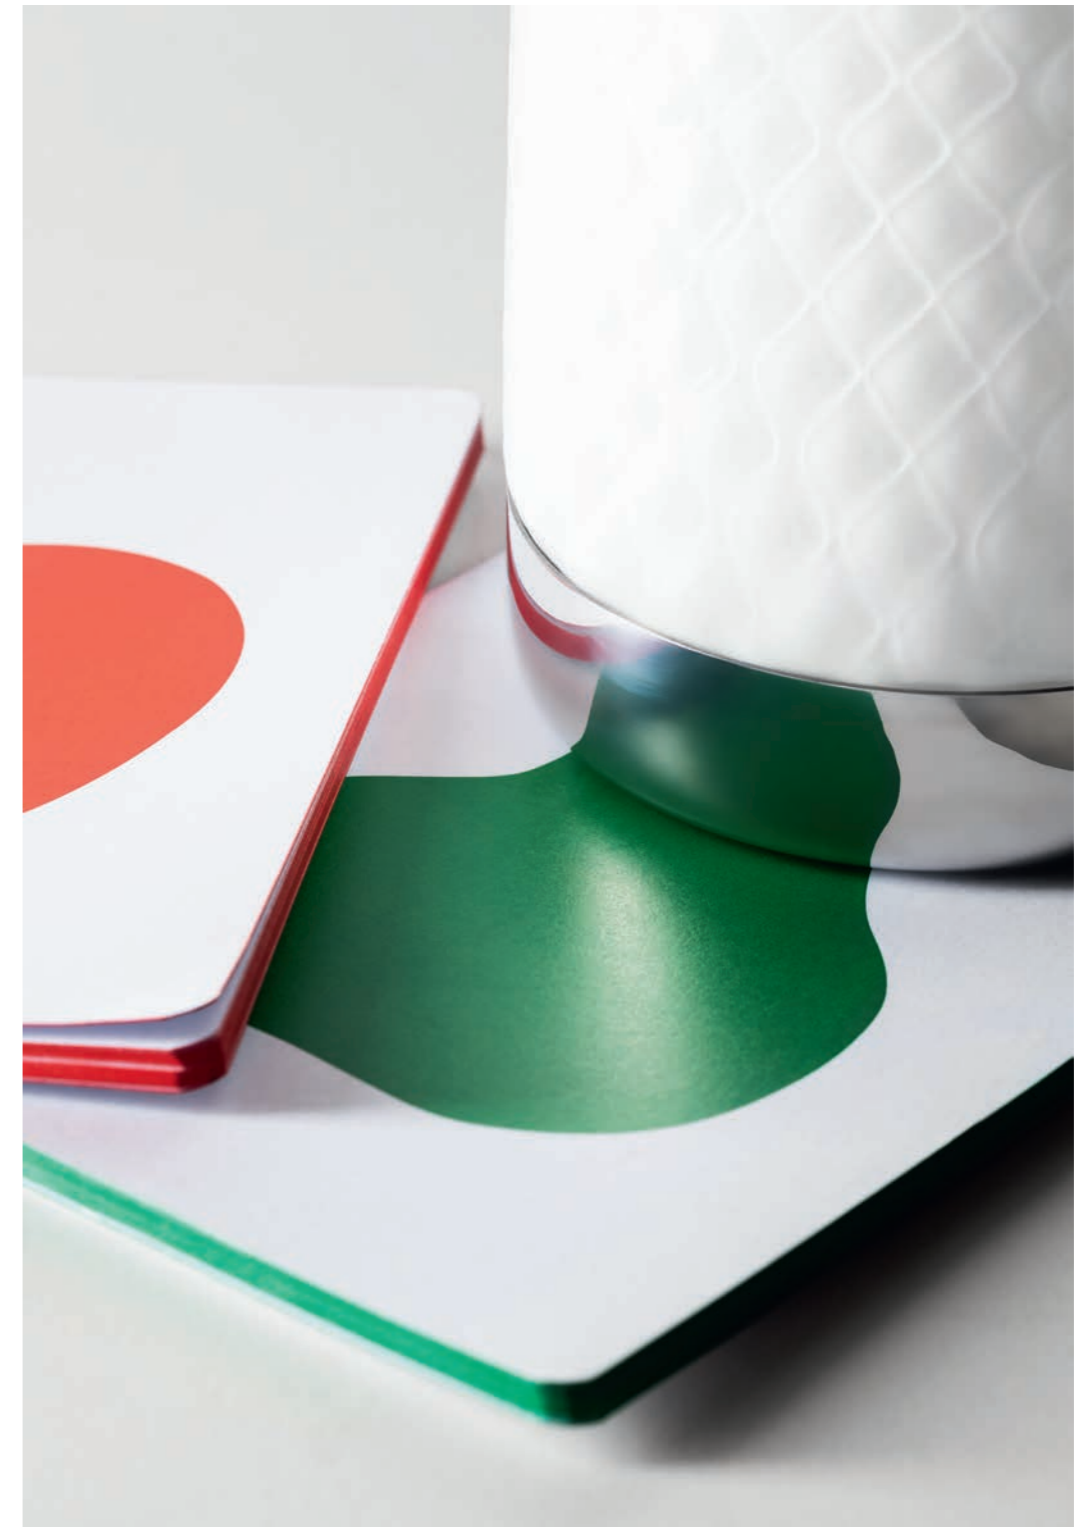

Variety

→ 1 Wooden base

→ 1 White light diffuser

○ White

→ 2 Plates sizes

Bowl - Ø 18cm

Plate - Ø 26cm

→ 4 Plates colours

● Grey

● Red

● Topaz

● Turquoise