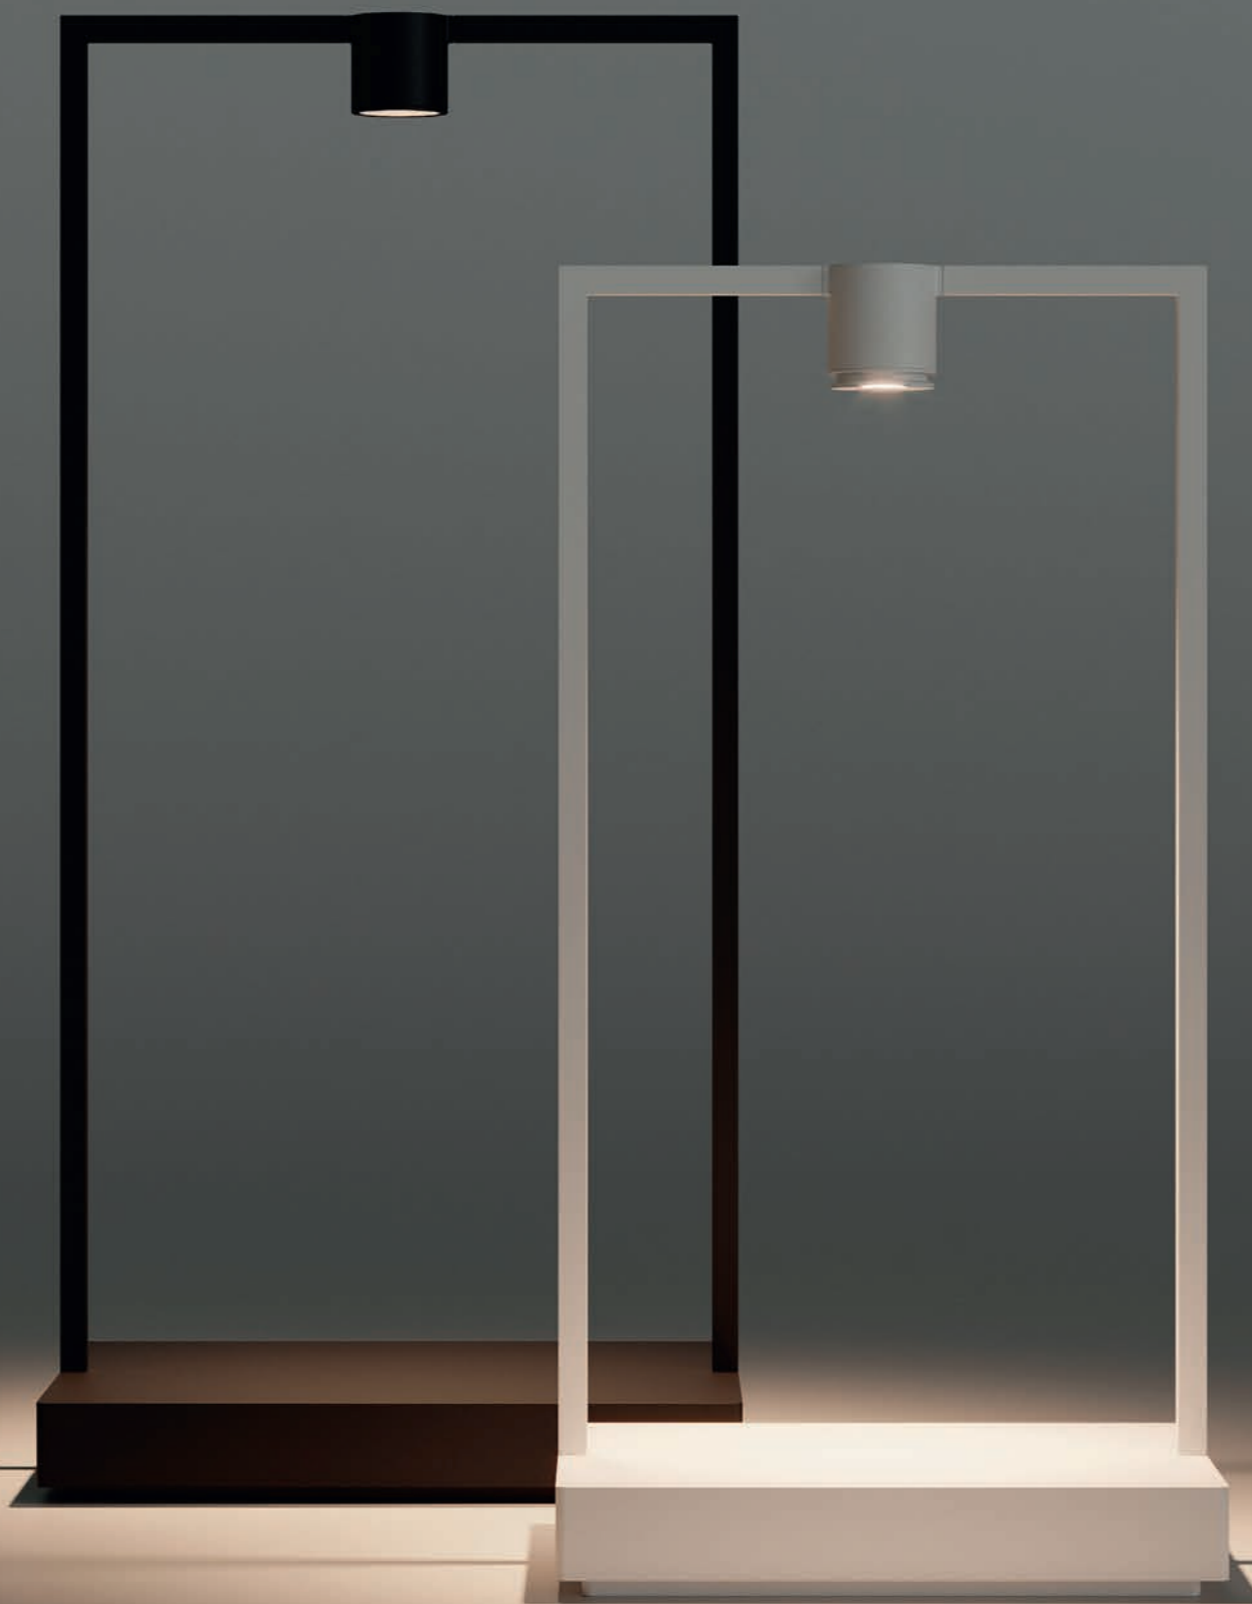

“We all have that one object that tells the story of a life, of a journey, or of a collection of objects that we would like to underline with light. Curiosity, inspired by the universe of the “cabinet of curiosities”, stems from the desire to offer a small display to all those who wish to showcase an object under its light. Everyone is free to imagine their own presentation on the stage created by the lamp. Who said curiosity is an undesirable character flaw?”

Davide Oppizzi