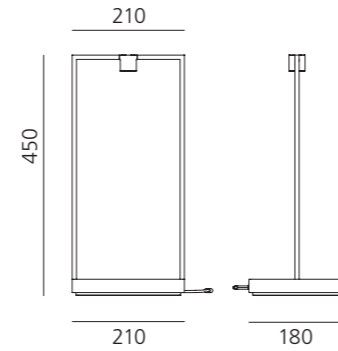

Curiosity 45

CURIOSITY 36

W	lm	CCT	BLACK Code	WHITE Code
1,7 W	165	3000K	0174010A	0174020A
€*				
			295	295

CURIOSITY 36 FOCUS

W	lm	CCT	BLACK Code	WHITE Code
1,7 W	165	3000K	0174110A	0174120A
€*				
			295	295

CURIOSITY 36 WITH SPHERE

W	lm	CCT	BLACK Code	WHITE Code
1,7 W	165	3000K	0175010A	0175020A
€*				
			350	350

CURIOSITY 45

W	lm	CCT	BLACK Code	WHITE Code
2,5 W	235	3000K	0176010A	0176020A
€*				
			395	395

CURIOSITY 45 FOCUS

W	lm	CCT	BLACK Code	WHITE Code
2,5 W	235	3000K	0176110A	0176120A
€*				
			395	395

*VAT INCLUDED