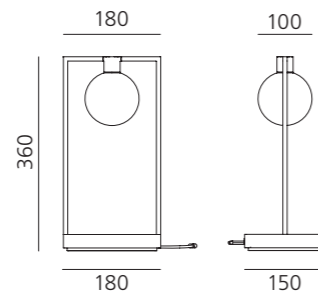

Curiosity 36 Sphere