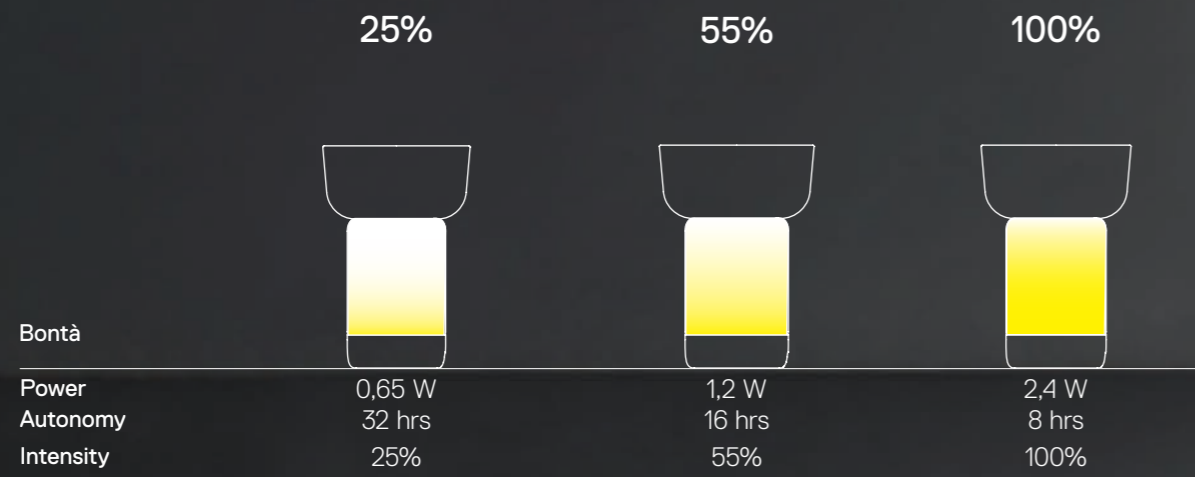

Light Technology

- USB-C Port
- 3 Intensity levels
- up to 32 hours autonomy
- up to 2,4 W
- 3 hours fast charge

Variety

→ 1 Wooden base

→ 1 White light diffuser

○ White

→ 2 Plates sizes

Bowl - Ø 18cm