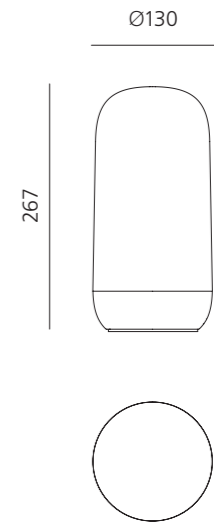

Delivered Luminous Flux: 215lm

CRI=80

USB-C recharge, Dimmer/slider

Gople Plug:

E14 (1 x 5,5 W)

GOPLÉ PORTABLE

W	Lm	CCT	Code	€*
2,4 W	215	2700K	0181020A	250

GOPLÉ PLUG

W	Code	€*
1x5,5 W	0180020A	145

*PRICES ARE VAT INCLUDED

€*
200 230 230

€*
200 230 230

*VAT INCLUDED

Come Together

Materials:

Aluminium, methacrylate.