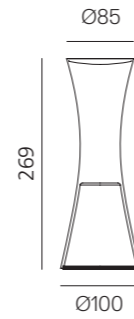

Come Together

Materials:

Aluminium, methacrylate.

Colours:

White, Aluminum, Copper

USB recharge, Dimmer (Slider)

Come Together 2700K

Total Power: 2.4 W

Colour Temperature: 2700 K

Delivered Luminous Flux: 240 lm

CRI=80

Come Together 3000K

Total Power: 3.6 W

Colour Temperature: 3000 K

Delivered Luminous Flux: 360 lm

CRI=90

COME TOGETHER 3000 K

W	lm	CCT	WHITE	ALUMINUM	COPPER
			Code	Code	Code
3,6 W	360	3000K	0165010A	0165020A	0165030A

COME TOGETHER 2700 K

W	lm	CCT	WHITE	ALUMINUM	COPPER
			Code	Code	Code
2,4 W	240	2700K	0165W10A	0165W20A	0165W30A