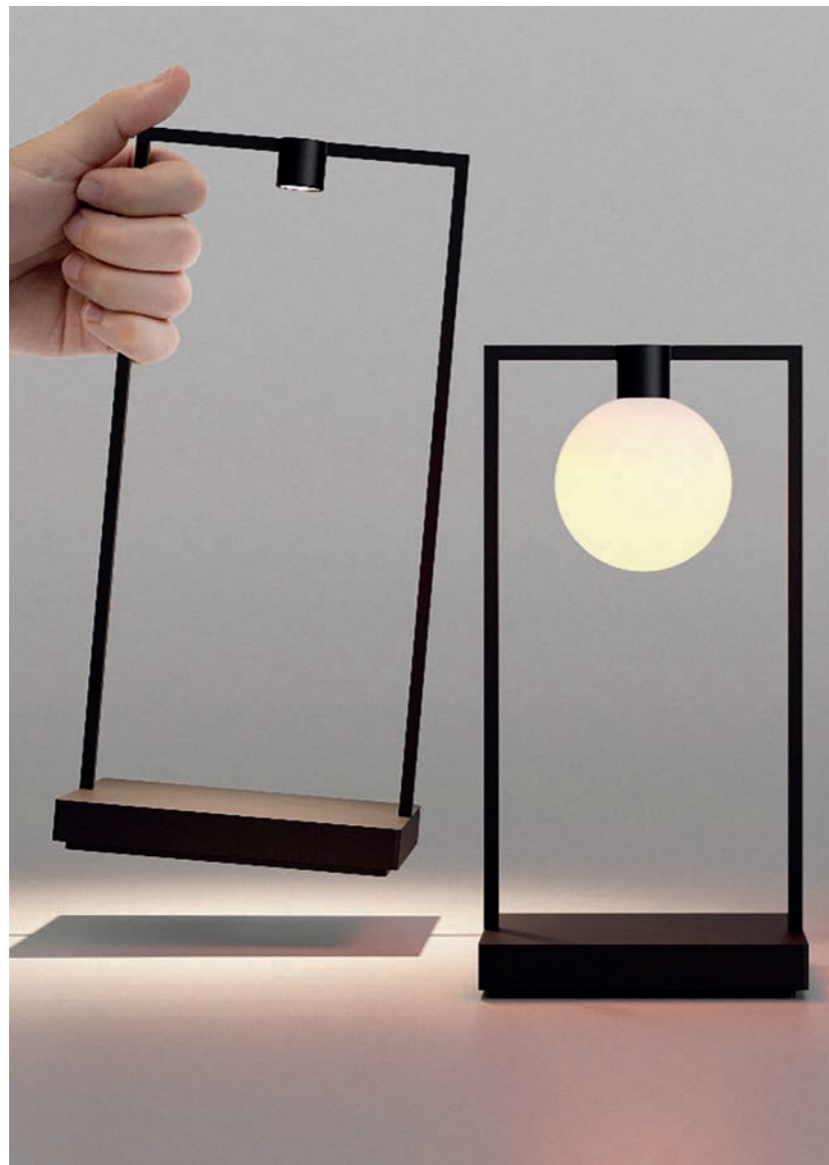

Curiosity 36 Sphere