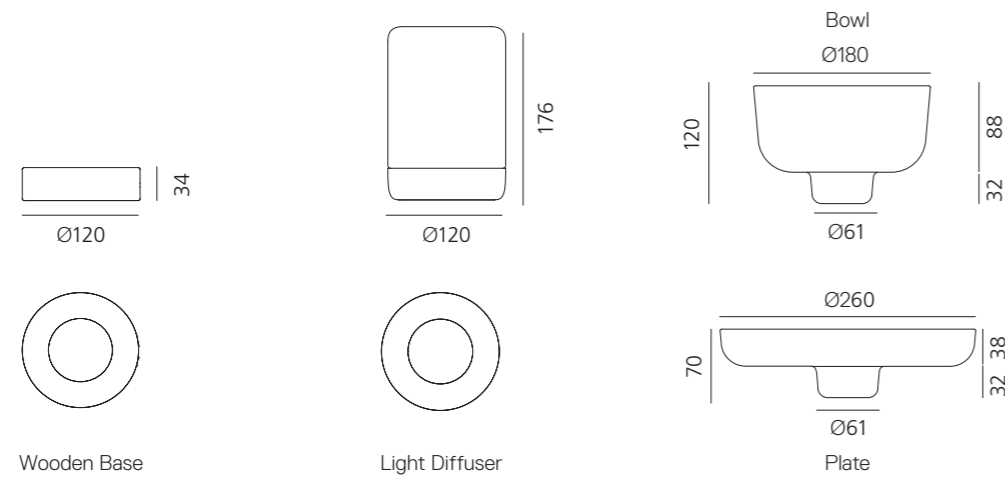

Bontà

Materials:

Aluminum, blown glass, wood

Colours:

White, Topaz, Red, Grey, Turquoise

Total Power: 2,4 W

Colour Temperature: 2700 K

Delivered Luminous Flux: 225 lm

CRI=80

USB-C recharge, Dimmer (Slider)

LIGHT DIFFUSER + PLATE

W	lm	CCT	RED Code	TOPAZ Code	TURQUOISE Code	GREY Code	€*
2,4 W	225	2700K	0150140A	0150150A	0150160A	0150170A	740

LIGHT DIFFUSER + BOWL

W	lm	CCT	RED Code	TOPAZ Code	TURQUOISE Code	GREY Code	€*
2,4 W	225	2700K	0150240A	0150250A	0150260A	0150270A	690

WOODEN BASE + PLATE

W	lm	CCT	RED Code	TOPAZ Code	TURQUOISE Code	GREY Code	€*
-	-	-	0150340A	0150350A	0150360A	0150370A	270

WOODEN BASE + BOWL

W	lm	CCT	RED Code	TOPAZ Code	TURQUOISE Code	GREY Code	€*
-	-	-	0150440A	0150450A	0150460A	0150470A	230

*VAT INCLUDED