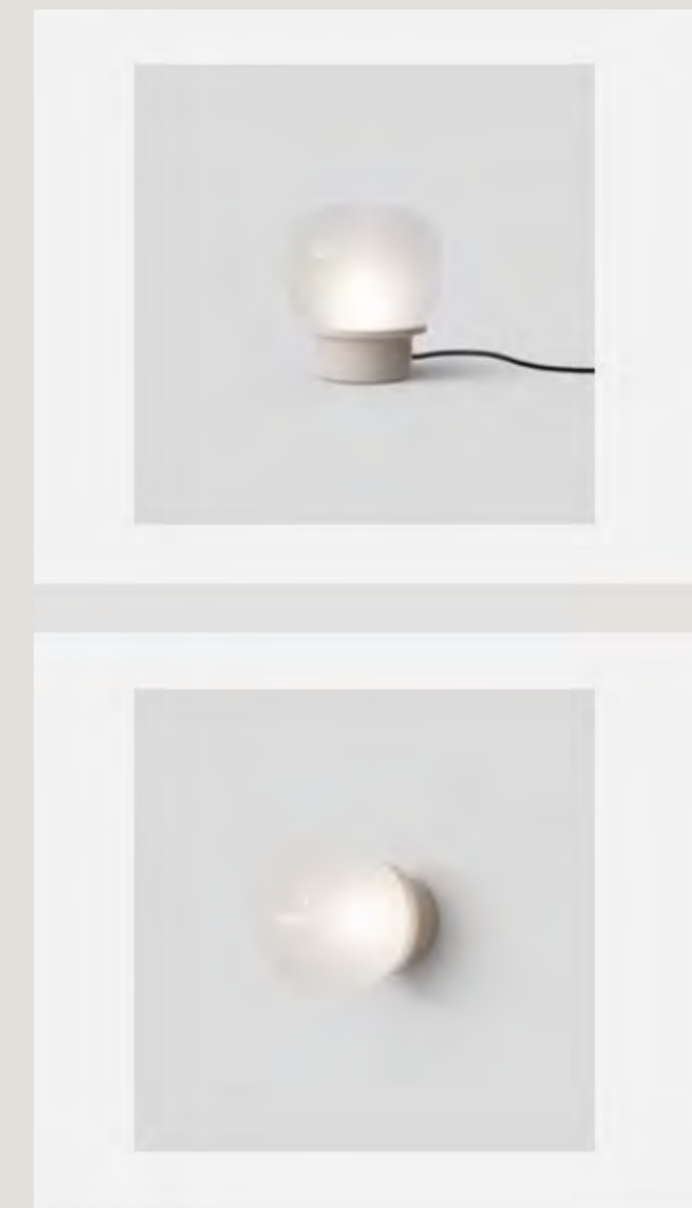

astep®

ARCHISTUDIO
AGENZIA DI RAPPRESENTANZA

NOVELTIES
2025

UPGLAS

настольная лампа

NEW 2025

Specifications

TPOLOGY	Table
MATERIALS	Upcycled Murano Glass Diffuser & Base, Stainless Steel Structure
CABLE LENGTH	1600mm
MAINS VOLTAGE	220V AC
CONTROL	Cable Dimmer
LIGHT SOURCE	1 x E27 7W Maximum Bulb Not Included

NEW 2025

Specifications

TYPOLOGY	Table
MATERIALS	Glazed Porcelain Base, Internally-Frosted Blown Glass Diffuser
DIMENSIONS	Ø 130 × 145mm
CABLE LENGTH	1500mm
DIFFUSER DIAMETER	Ø 130mm
WEIGHT	0.75kg
MAINS VOLTAGE	220V AC
CONTROL	Cable Dimmer
LIGHT SOURCE	1 × G9 4.5W Maximum Bulb Not Included

CE EAC IP20

astep®

astep®

LILLE

настенная/потолочная лампа

NEW 2025

Specifications

TPOLOGY	Wall
MATERIALS	Glazed Porcelain Base, Internally-Frosted Blown Glass Diffuser
DIMENSIONS	Ø 130 x 145mm
DIFFUSER DIAMETER	Ø 130mm
WEIGHT	0.60kg
MAINS VOLTAGE	220V AC
LIGHT SOURCE	1 x G9 4.5W Maximum Bulb Not Included

CE EAC  IP20

astep®

astep®

262/ GINO SARFATTI

НАСТЕННАЯ ЛАМПА

262/WHITE

Specifications

TYPOLOGY	Wall
MATERIALS	Spun Aluminum Reflector
DIMENSIONS	Ø 468 x 160mm
WEIGHT	1.10kg
MAINS VOLTAGE	220V AC
LIGHT SOURCE	1 x E27 LED (7W Max) 2700K Complimentary Bulb Included *