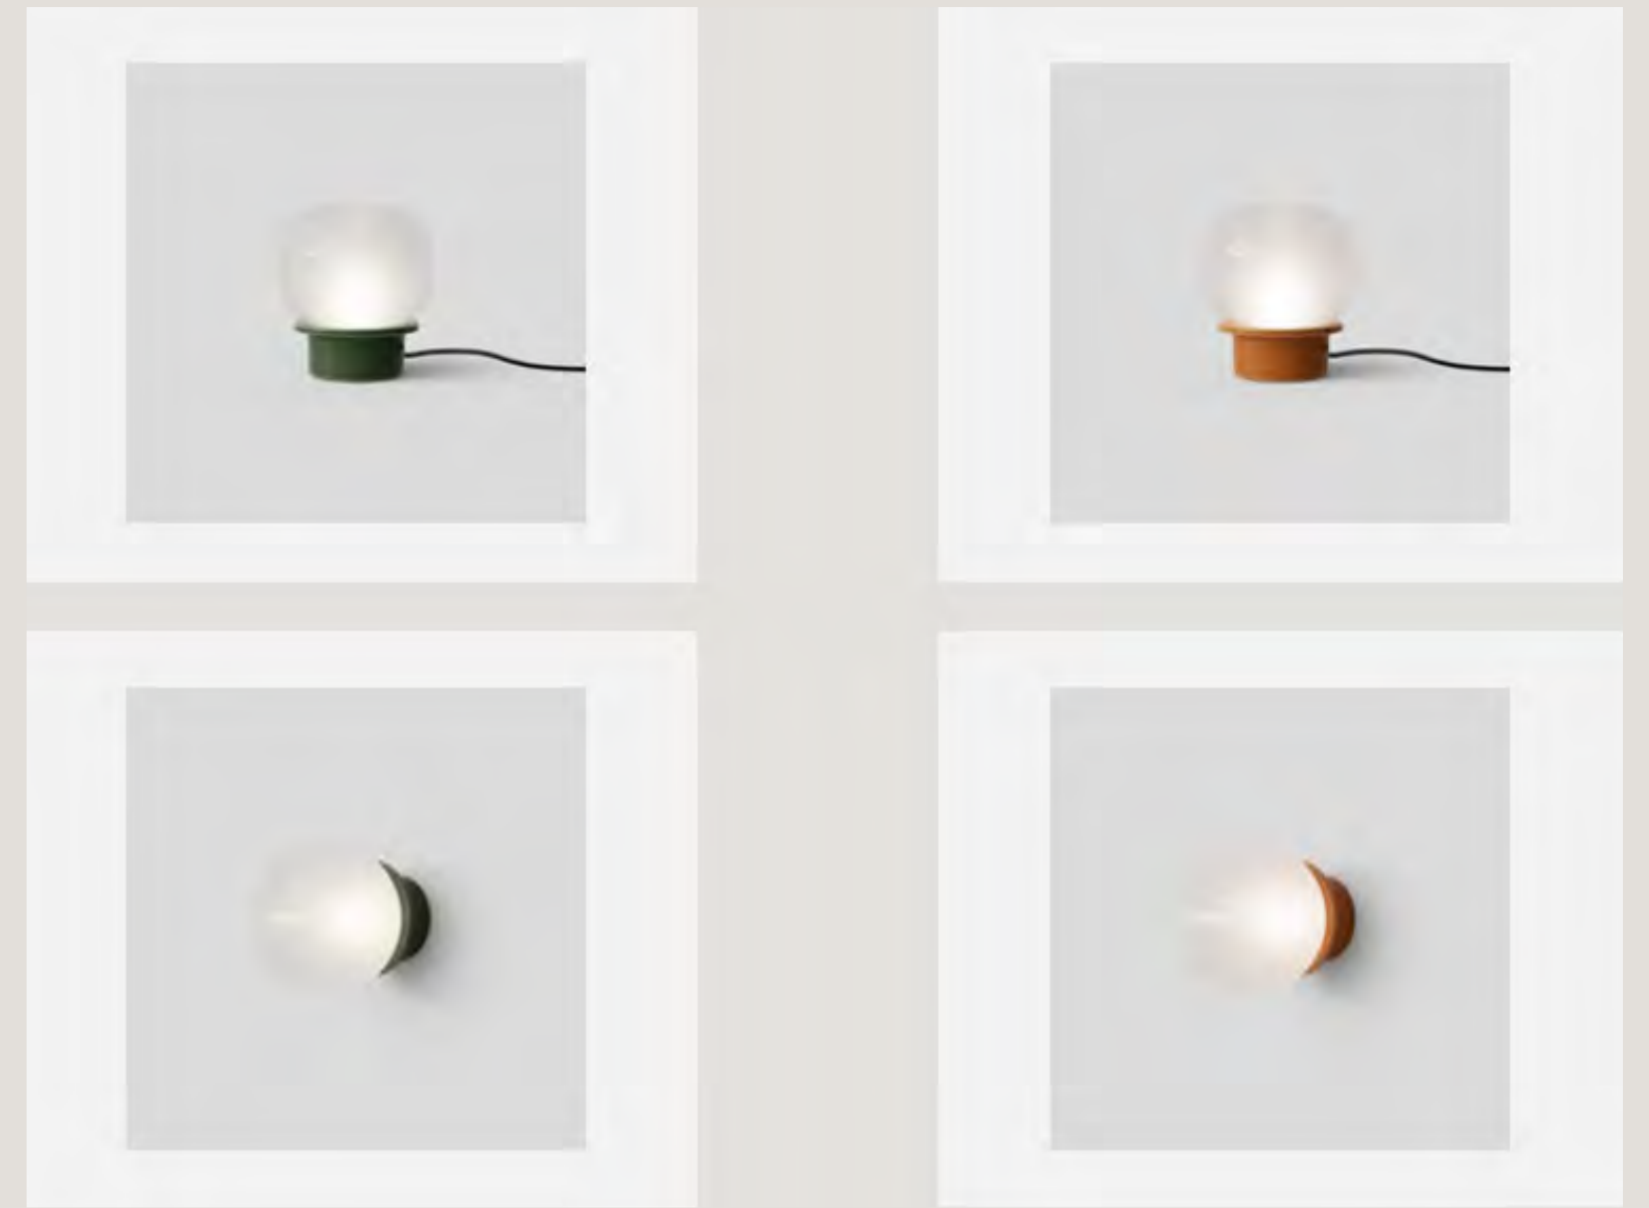

NEW 2025

Specifications

TYPOLOGY	Table
MATERIALS	Glazed Porcelain Base, Internally-Frosted Blown Glass Diffuser
DIMENSIONS	Ø 130 × 145mm
CABLE LENGTH	1500mm
DIFFUSER DIAMETER	Ø 130mm
WEIGHT	0.75kg
MAINS VOLTAGE	220V AC
CONTROL	Cable Dimmer
LIGHT SOURCE	1 × G9 4.5W Maximum Bulb Not Included

CE EAC IP20

astep®

astep®

LILLE

настенная/потолочная лампа

NEW 2025

Specifications

TPOLOGY	Wall
MATERIALS	Glazed Porcelain Base, Internally-Frosted Blown Glass Diffuser
DIMENSIONS	Ø 130 x 145mm
DIFFUSER DIAMETER	Ø 130mm
WEIGHT	0.60kg
MAINS VOLTAGE	220V AC
LIGHT SOURCE	1 x G9 4.5W Maximum Bulb Not Included

CE EAC  IP20

astep®

astep®

262/ GINO SARFATTI

НАСТЕННАЯ ЛАМПА

262/WHITE

Specifications

TYPOLOGY	Wall
MATERIALS	Spun Aluminum Reflector
DIMENSIONS	Ø 468 x 160mm
WEIGHT	1.10kg
MAINS VOLTAGE	220V AC
LIGHT SOURCE	1 x E27 LED (7W Max) 2700K Complimentary Bulb Included *