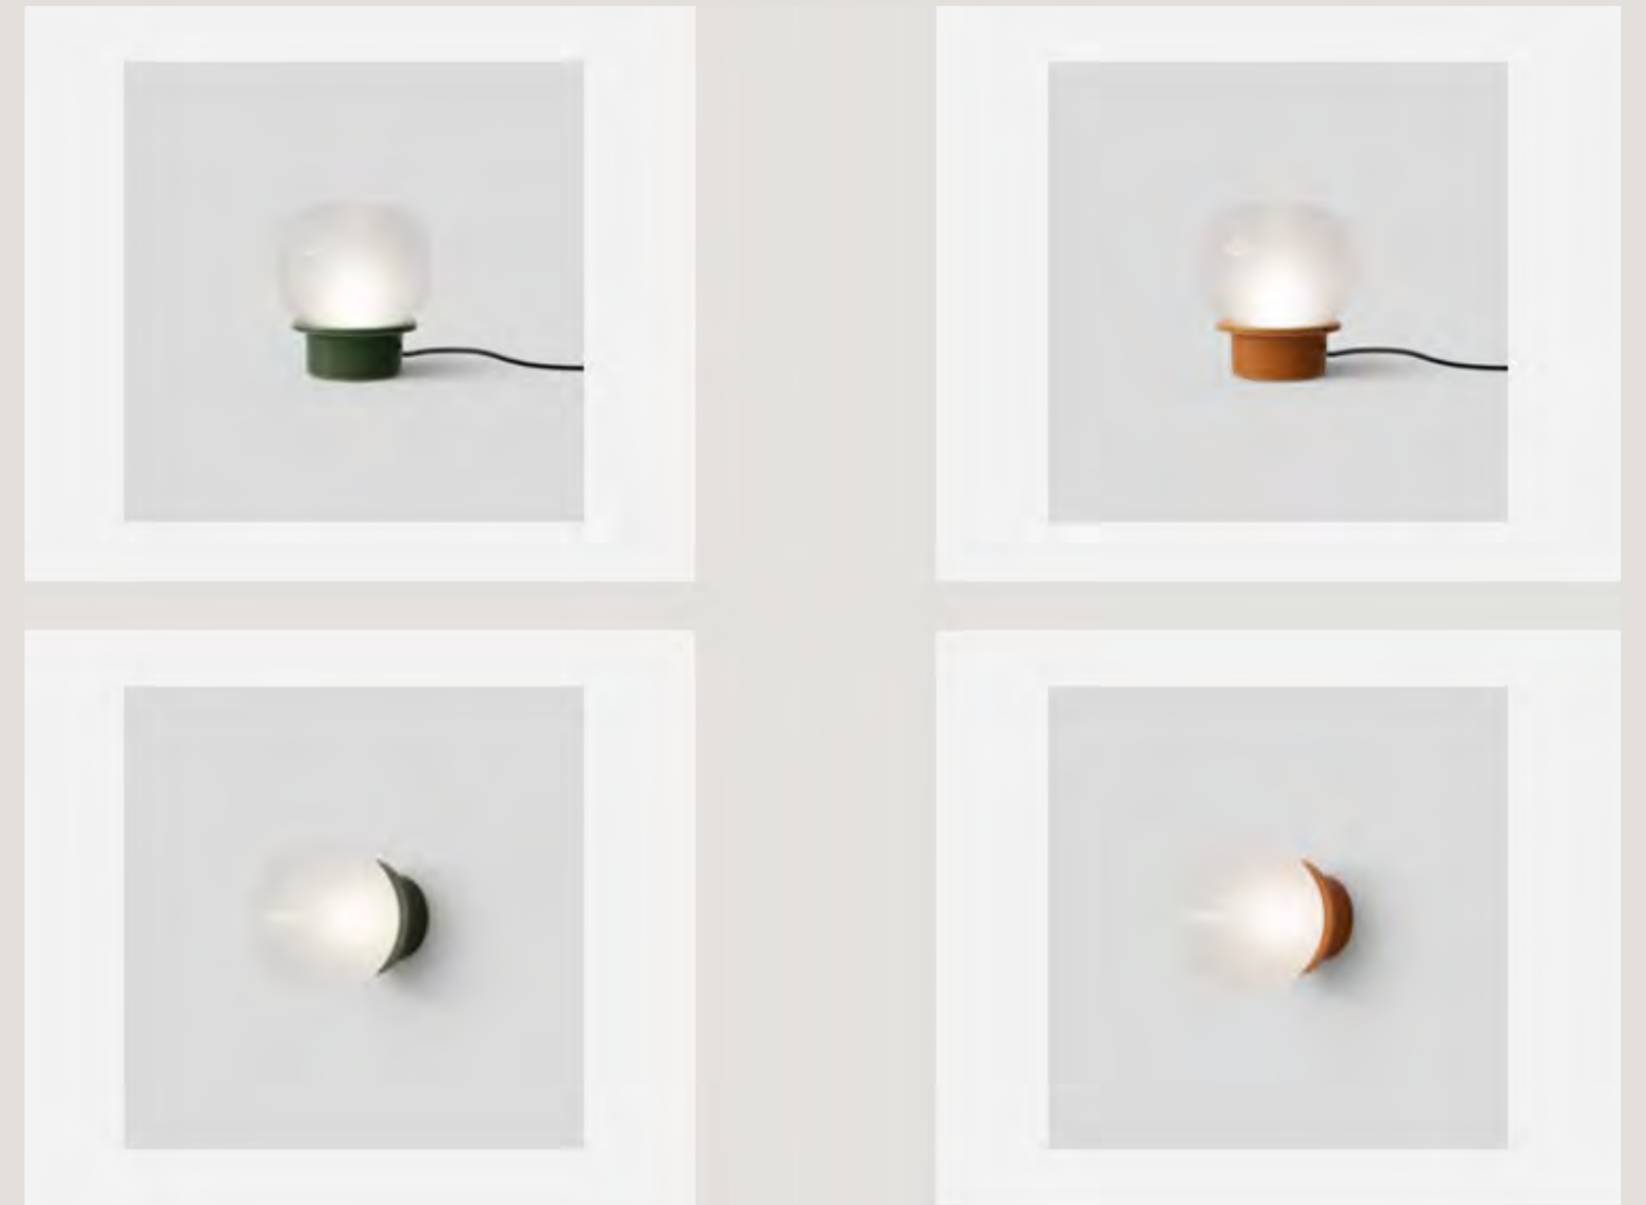

NEW 2025

Specifications

TYPOLOGY	Table
MATERIALS	Glazed Porcelain Base, Internally-Frosted Blown Glass Diffuser
DIMENSIONS	Ø 130 × 145mm
CABLE LENGTH	1500mm
DIFFUSER DIAMETER	Ø 130mm
WEIGHT	0.75kg
MAINS VOLTAGE	220V AC
CONTROL	Cable Dimmer
LIGHT SOURCE	1 × G9 4.5W Maximum Bulb Not Included

CE EAC IP20

astep®

astep®

LILLE

настенная/потолочная лампа

NEW 2025

Specifications

TPOLOGY	Wall
MATERIALS	Glazed Porcelain Base, Internally-Frosted Blown Glass Diffuser
DIMENSIONS	Ø 130 x 145mm
DIFFUSER DIAMETER	Ø 130mm
WEIGHT	0.60kg
MAINS VOLTAGE	220V AC
LIGHT SOURCE	1 x G9 4.5W Maximum Bulb Not Included

CE EAC  IP20

astep®

astep®

262/ GINO SARFATTI

НАСТЕННАЯ ЛАМПА

262/WHITE

Specifications

TYPOLOGY	Wall
MATERIALS	Spun Aluminum Reflector
DIMENSIONS	Ø 468 x 160mm
WEIGHT	1.10kg
MAINS VOLTAGE	220V AC
LIGHT SOURCE	1 x E27 LED (7W Max) 2700K Complimentary Bulb Included *