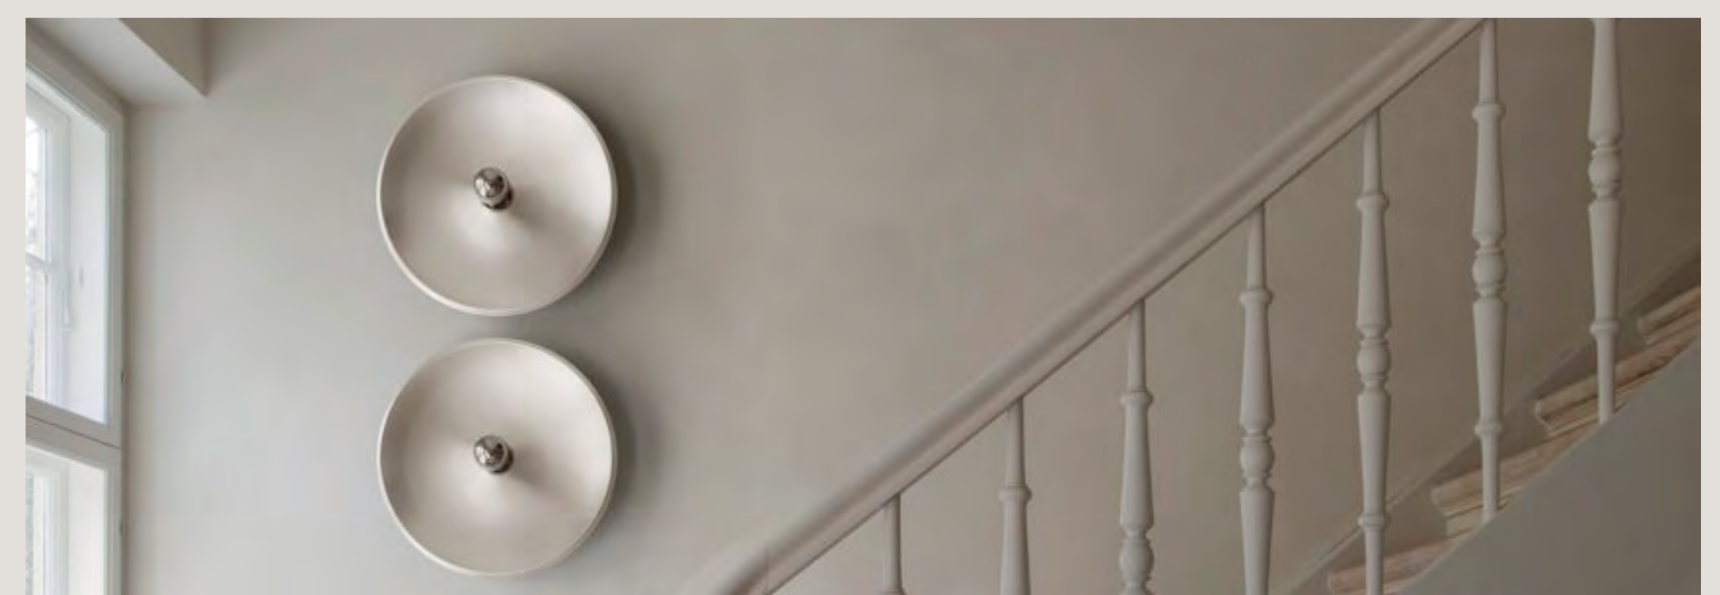

CE EAC  IP20

astep®

astep®

262/ GINO SARFATTI

НАСТЕННАЯ ЛАМПА

262/WHITE

Specifications

TYPOLOGY	Wall
MATERIALS	Spun Aluminum Reflector
DIMENSIONS	Ø 468 x 160mm
WEIGHT	1.10kg
MAINS VOLTAGE	220V AC
LIGHT SOURCE	1 x E27 LED (7W Max) 2700K Complimentary Bulb Included *