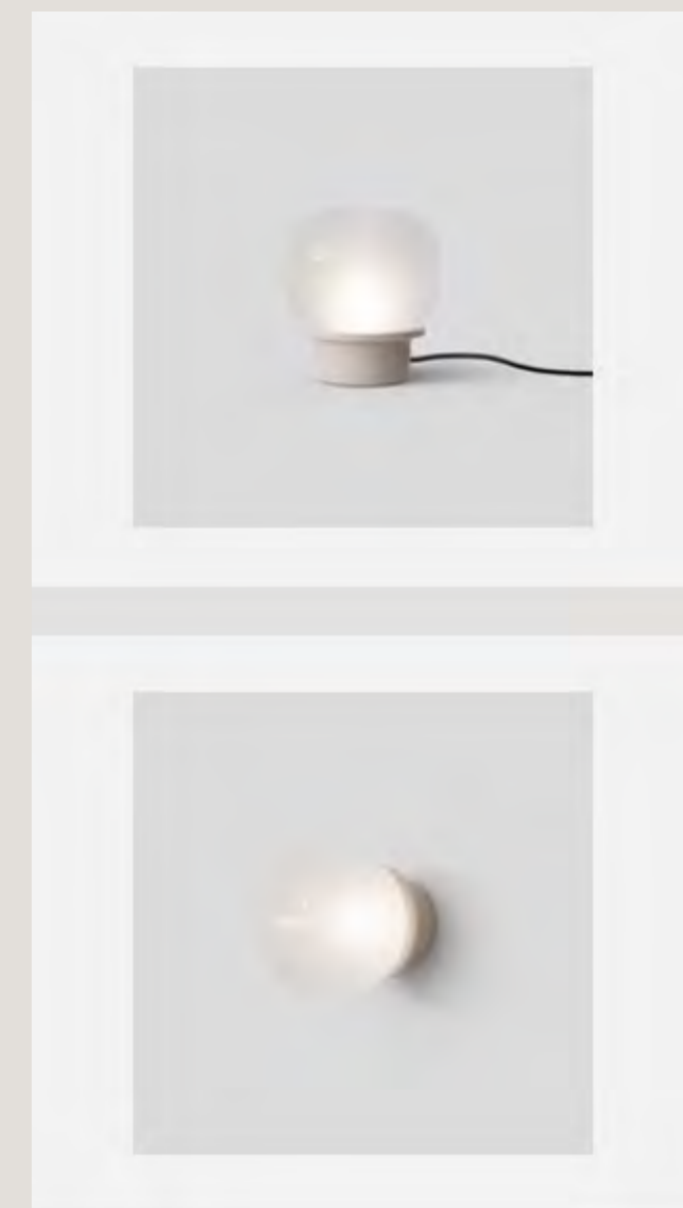

astep®

ARCHISTUDIO
AGENZIA DI RAPPRESENTANZA

NOVELTIES
2025

UPGLAS

настольная лампа

NEW 2025

Specifications

TPOLOGY	Table
MATERIALS	Upcycled Murano Glass Diffuser & Base, Stainless Steel Structure
CABLE LENGTH	1600mm
MAINS VOLTAGE	220V AC
CONTROL	Cable Dimmer
LIGHT SOURCE	1 x E27 7W Maximum Bulb Not Included

NEW 2025

Specifications

TYPOLOGY	Table
MATERIALS	Glazed Porcelain Base, Internally-Frosted Blown Glass Diffuser
DIMENSIONS	Ø 130 × 145mm
CABLE LENGTH	1500mm
DIFFUSER DIAMETER	Ø 130mm
WEIGHT	0.75kg
MAINS VOLTAGE	220V AC
CONTROL	Cable Dimmer
LIGHT SOURCE	1 × G9 4.5W Maximum Bulb Not Included

CE EAC IP20

astep®

astep®

LILLE

настенная/потолочная лампа

NEW 2025

Specifications

TPOLOGY	Wall
MATERIALS	Glazed Porcelain Base, Internally-Frosted Blown Glass Diffuser
DIMENSIONS	Ø 130 x 145mm
DIFFUSER DIAMETER	Ø 130mm
WEIGHT	0.60kg
MAINS VOLTAGE	220V AC
LIGHT SOURCE	1 x G9 4.5W Maximum Bulb Not Included

CE EAC  IP20

astep®

astep®

262/ GINO SARFATTI

НАСТЕННАЯ ЛАМПА

262/WHITE

Specifications

TYPOLOGY	Wall
MATERIALS	Spun Aluminum Reflector
DIMENSIONS	Ø 468 x 160mm
WEIGHT	1.10kg
MAINS VOLTAGE	220V AC
LIGHT SOURCE	1 x E27 LED (7W Max) 2700K Complimentary Bulb Included *