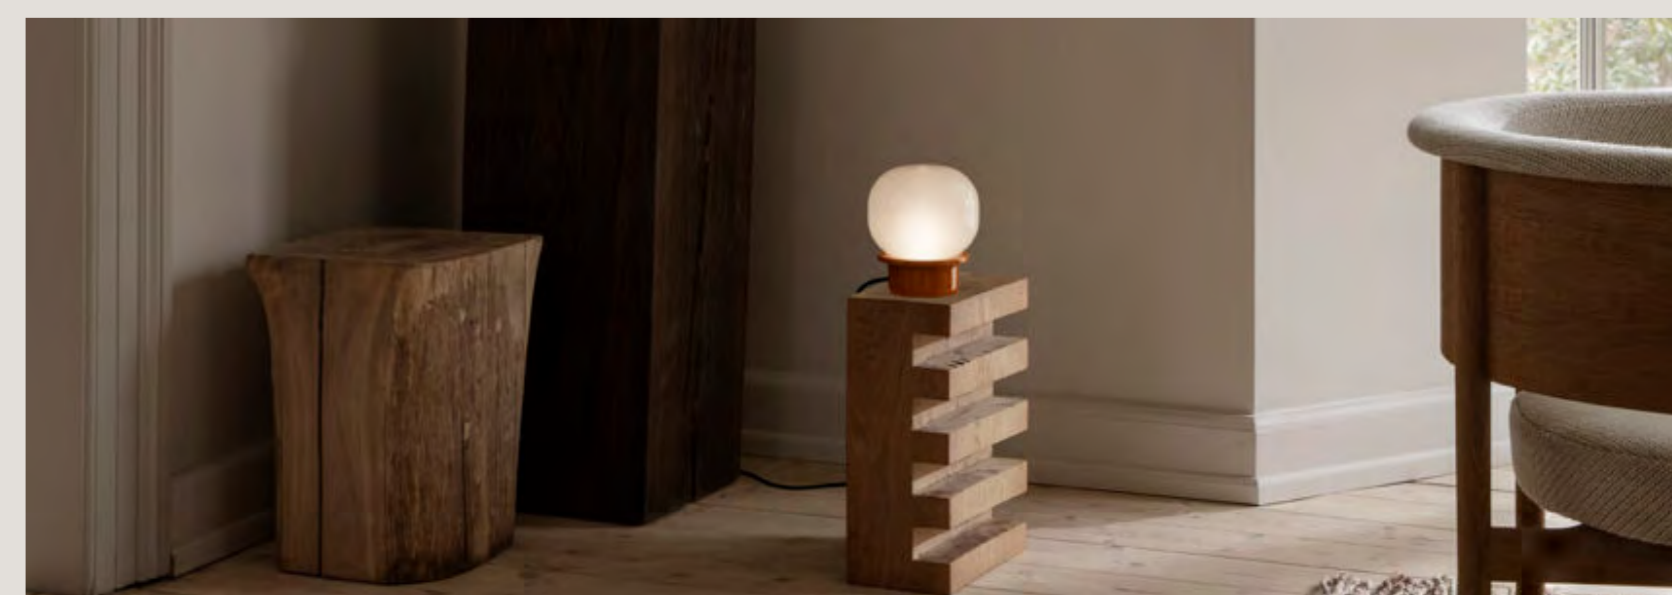

Specifications

TYPOLOGY	Table
MATERIALS	Glazed Porcelain Base, Internally-Frosted Blown Glass Diffuser
DIMENSIONS	Ø 130 × 145mm
CABLE LENGTH	1500mm
DIFFUSER DIAMETER	Ø 130mm
WEIGHT	0.75kg
MAINS VOLTAGE	220V AC
CONTROL	Cable Dimmer
LIGHT SOURCE	1 × G9 4.5W Maximum Bulb Not Included

CE EAC IP20