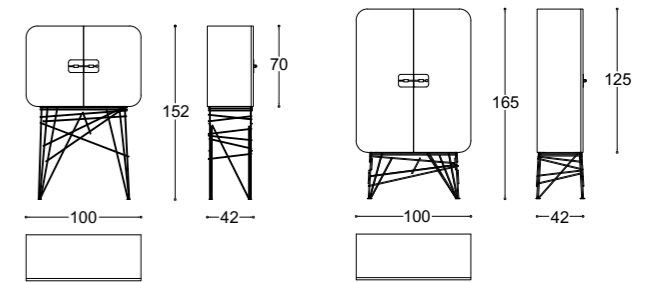

accessories and cabinets

**Mai Tai
Delta
India**

Mai Tai - Claudia Campone + Martina Stancati,
2016/2021

Cocktail cabinet and cupboard with base and handle in polished gold or dark chrome stainless steel. Structure in curved plywood and glossy polyester lacquered MDF available in Blue-black, Rosso fuoco, Amaranto, Fango, Petrolio or Bianco grigio colours. Internal mirror backrest and diffused LED light system with sensors switch. Extra-clear glass shelf. Canaletto Walnut internal drawer with inside sliding shelf.