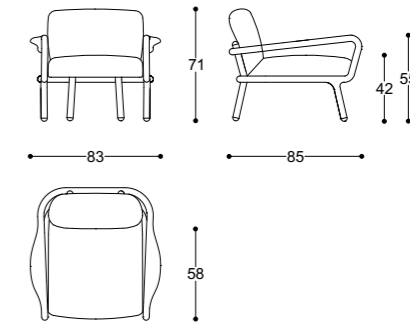

Girò

Beatriz Sempere with Pier Luigi Frighetto, 2019

Armchair with structure in solid Ash wood, moka finishing. Seat cushion in high-resilience polyurethane foam. Metal details in polished gold finishing. Non-removable cover.