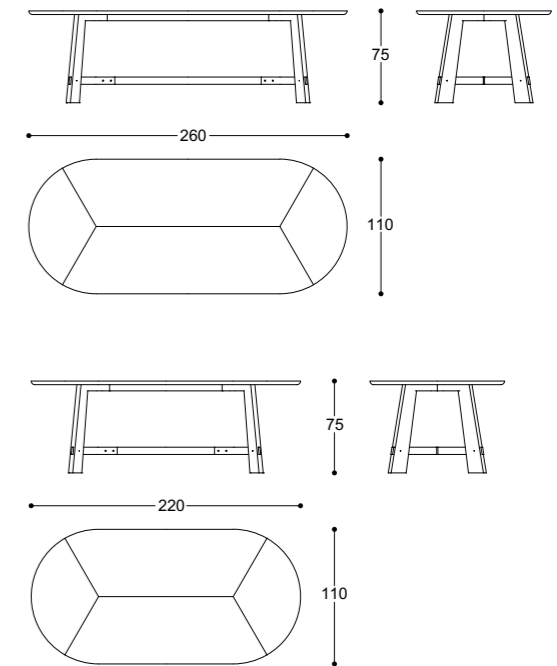

dining tables

Edison
Opera

Edison - Enrico Pasa, 2019

Dining table with supporting structure in Canaletto walnut or Ash moka solid wood, top in MDF with Canaletto walnut or Ash moka veneer. Matt gold finishing metal base.