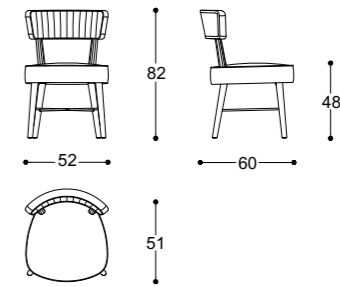

armchairs

chairs and stools

Elena Sofia
Kalida dining
Kalida swivel
Kelly
Natalia dining and stool

Elena Sofia - Pier Luigi Frighetto, 2021

Dining chair with structure in solid beech wood, padding in expanded polyurethane. Legs in solid ash, moka lacquered with metal details in polished gold or dark bronze matt finishing. Non-removable cover.