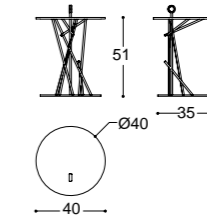

Small table with structure in stainless steel polished gold or dark chrome, back lacquered glass top in Blue-black, Rosso fuoco or Bianco grigio.