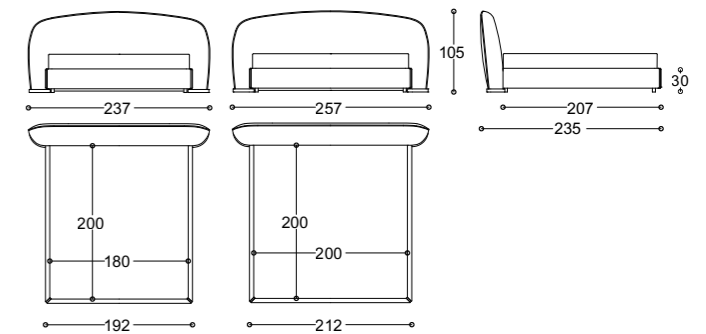

Toledo - Pier Luigi Frighetto, 2019

Bed with headboard and frame in poplar wood, padding in high-density expanded polyurethane, upholstery in thermo-bonded fibre with stretch jersey. Matt gold finishing MDF details. Wooden slatted base. Fully removable covers only in fabric.