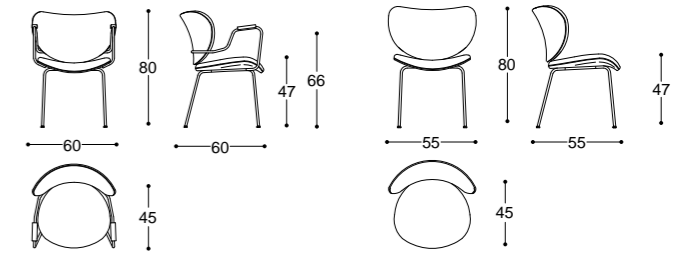

Chair with base in mat black varnished metal rod.
Seat, back in curved beech wood, padding
in high-resilience expanded polyurethane.
Metal glides and armrest (optional) in polished
gold finishing. Non-removable cover.