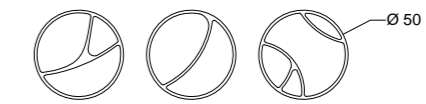

Mirror with structure in black MDF, frame in laser cut metal, gold finishing. Extraclear, bronze and fumè, mirrored glass, with Emperor marble details. Wall mount bracket.