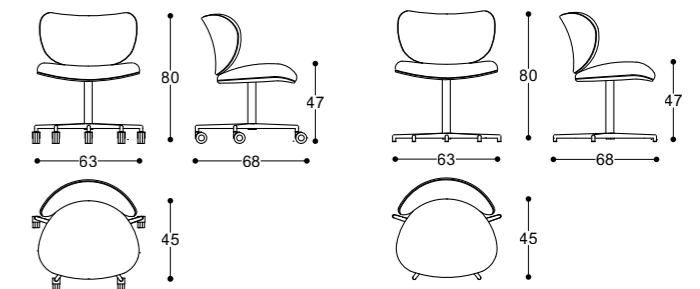

Armchair with swivel base and seat, back in curved beech wood, padding in high-resilience expanded polyurethane. 5 point-star base in die-cast aluminium, matt black varnished with soft self-braking castors, or base without weels with return device. Non-removable cover.