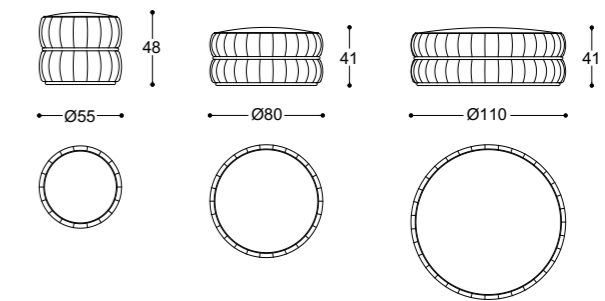

Pouf collection with structure in multi-layered poplar wood. Padding in high-resilience polyurethane foam in different densities. Central ring in matt gold finish metal, lower ring in matt black metal. Ribbed upholstery, not removable.