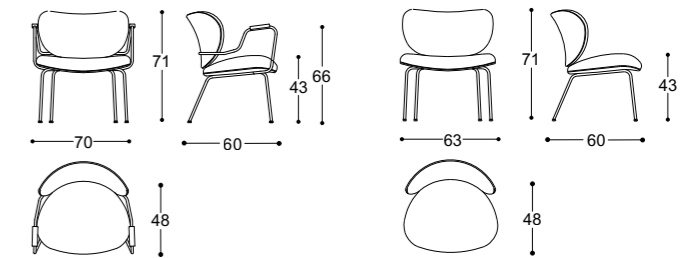

Kalida lounge - Pier Luigi Frighetto, 2018

Armchair with base in matt black varnished metal rod. Seat, back in curved beech wood, padding in high-resilience expanded polyurethane. Metal glides and armrest (optional) in polished gold finishing. Non-removable cover.