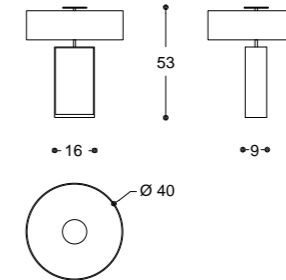

Decorative table lamp providing diffuse and downwards light with a central body in Port Laurent marble, metal elements in matt gold finishing. Opaque glass diffuser and black cotonette lampshade. Bulbs: 2 x E27 (bulbs are not included, suggested LED bulbs). Plug type F (EU-schuko) with adapter type A (USA) or type G (UK). CE certified.