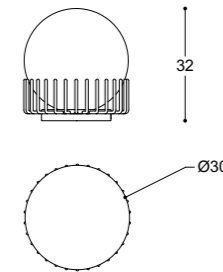

lighting

Lucy
Thelma Couture

Lucy - Claudia Campone + Martina Stancati, 2019

Decorative table lamp providing diffuse light with black matt lacquered base and metal elements in polished gold finishing. Spherical diffuser in glossy opal glass. Bulb: E27 (bulb is not included, suggested LED bulb). Plug type, F (EU-schuko) with adapter type A or type G (UK). CE certified.