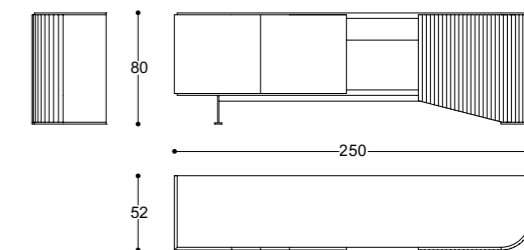

Sideboard with structure in ultralight MDF, finished in Ash moka veneer. Curved door in MDF high gloss polyester lacquer finish available in Blue-black, Rosso fuoco, Amaranto, Fango, Petrolio and Bianco grigio colours. Left side and doors in Canaletto walnut or Ash moka. Drawer in Ash moka veneer with front in matt gold finishing. Metal feet in matt gold finishing.