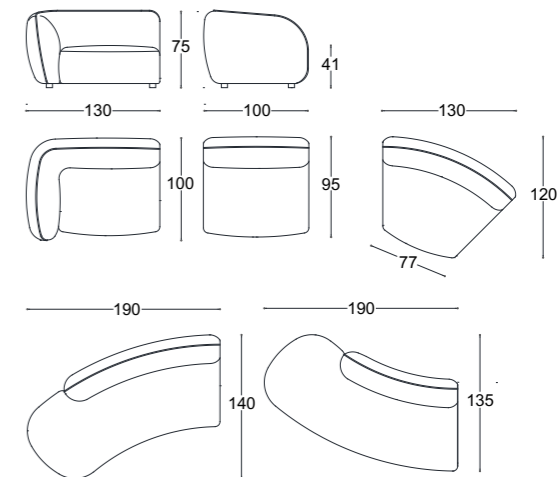

Modular sofa with structure in poplar wood, with crossed elastic belt spring system. Padding in high-density expanded polyurethane, upholstery in thermo-bonded fibre with stretch jersey. Fully removable fabric covers.