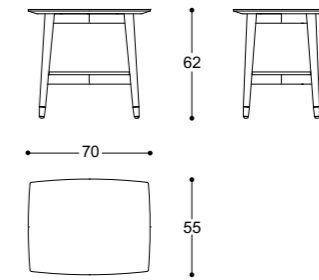

beds and night table

Alfio
Toledo

Alfio - Pier Luigi Frighetto, 2019

Bedside table, structure in solid Ash, moka finishing. Top in MDF with Ash moka veneer. Metal glides in polished gold or matt dark bronze finishing.