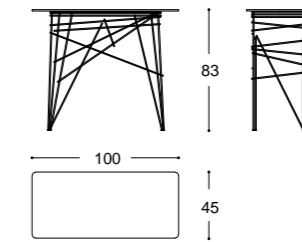

Manolo - Pier Luigi Frighetto, 2018

Coffee table with supporting structure in Canaletto walnut or Ash moka finishing solid wood. Tempered smoked grey glass top, 10mm thick. Gold finishing metal details.