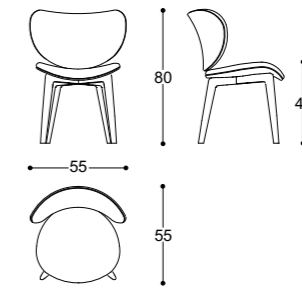

Chair with seat, back in curved beech wood, padding in high-resilience expanded polyurethane. Legs in solid Ash, moka lacquered. Non-removable cover.