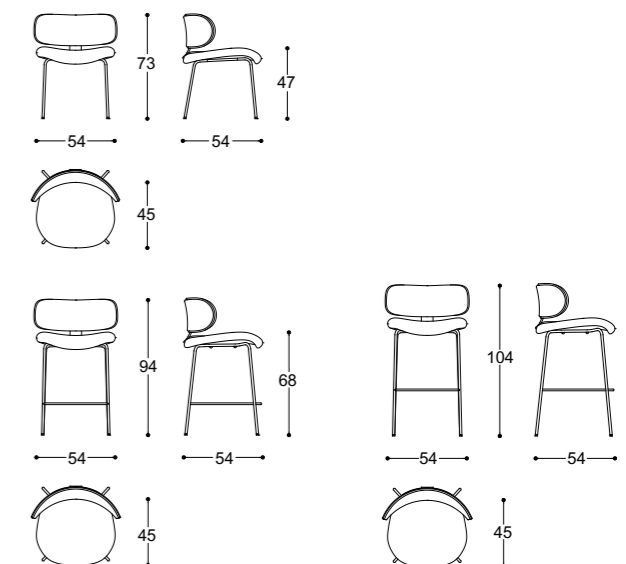

Natalia dining and stool

Pier Luigi Frighetto, 2021

Chair and stool with base in fango varnished metal rod. Seat, back in curved beech wood, padding in high-resilience expanded polyurethane. In the fabric version, the backside, the piping and the bracket are always in fango colored ecoleather. In the leather version only the piping is in fango color ecoleather. Not removable cover.