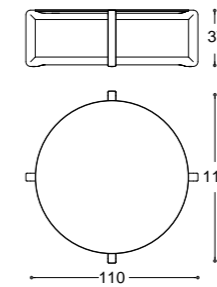

Manolo - Pier Luigi Frighetto, 2018

Coffee table with supporting structure in Canaletto walnut or Ash moka finishing solid wood. Tempered smoked grey glass top, 10mm thick. Gold finishing metal details.