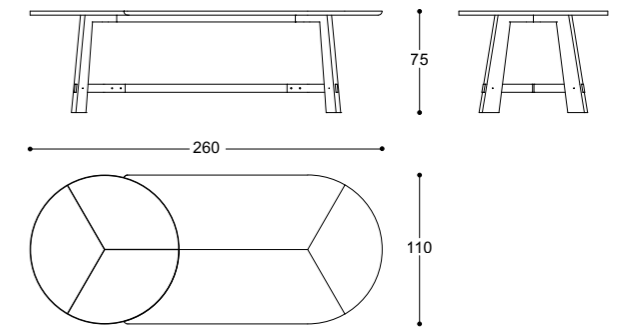

Opera - Enrico Pasa, 2019

Dining table with supporting structure in Canaletto walnut or Ash moka solid wood, top in MDF with Canaletto walnut or Ash moka veneer, round top in Onice Capuccino or glossy Calacatta Vagli oro marble with brass details. Matt gold finishing metal base.