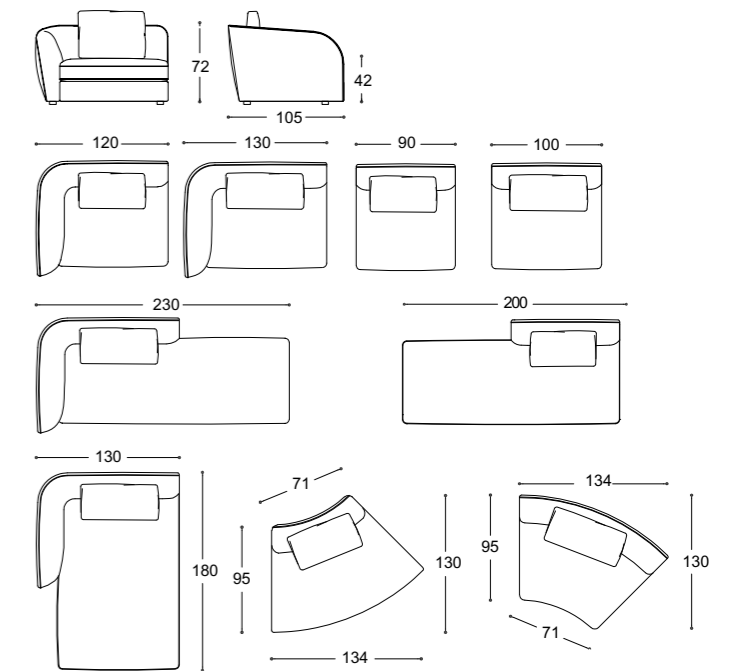

Levante - Pier Luigi Frighetto, 2016

Sofa with structure in poplar wood, with crossed elastic belt spring system. Padding in high-density expanded polyurethane, upholstery in thermo-bonded fibre with stretch jersey. Seat cushions in 100% European channelled down feather, closed in independent rooms, filling with central insert high-resilience polyurethane foam in different densities and memory foam. Back cushions in 100% European channelled down feather, closed in independent rooms. Fully removable fabric covers, only the cushions for the leather version.