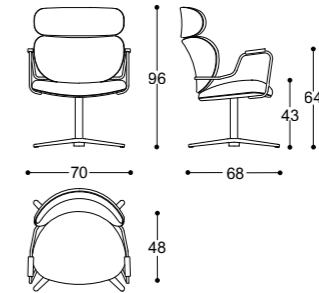

Asia office - Pier Luigi Frighetto, 2019

Armchair with swivel base and seat, back in curved beech wood, padding in high-resilience expanded polyurethane. 5-point-star base in die-cast aluminium, matt black varnished. Soft self-braking castors. Tilting 4 positions. Gas-lift height mechanism. Non-removable cover. Fixed armrest in stainless steel matt black varnished.

Asia swivel - Pier Luigi Frighetto, 2019

Armchair with swivel base and tilting mechanism.
Seat, back in curved beech wood, padding in high-resilience expanded polyurethane.
Armrest in steel, polished gold finishing.
4-point-star base in die-cast aluminium, matt black varnished. 360° swivel base with return device.
Non-removable cover.