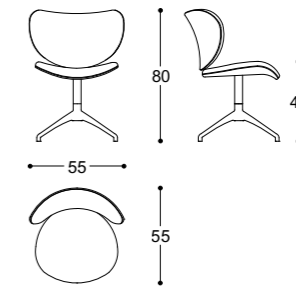

Kalida dining - Pier Luigi Frighetto, 2018

Chair with base in mat black varnished metal rod.
Seat, back in curved beech wood, padding
in high-resilience expanded polyurethane.
Metal glides and armrest (optional) in polished
gold finishing. Non-removable cover.

Kalida swivel - Pier Luigi Frighetto, 2019

Swivel chair with seat, back in curved beech wood, padding in high-resilience expanded polyurethane. 4-point-star base in die-cast aluminium, matt black varnished. 360° swivel. Non-removable cover.