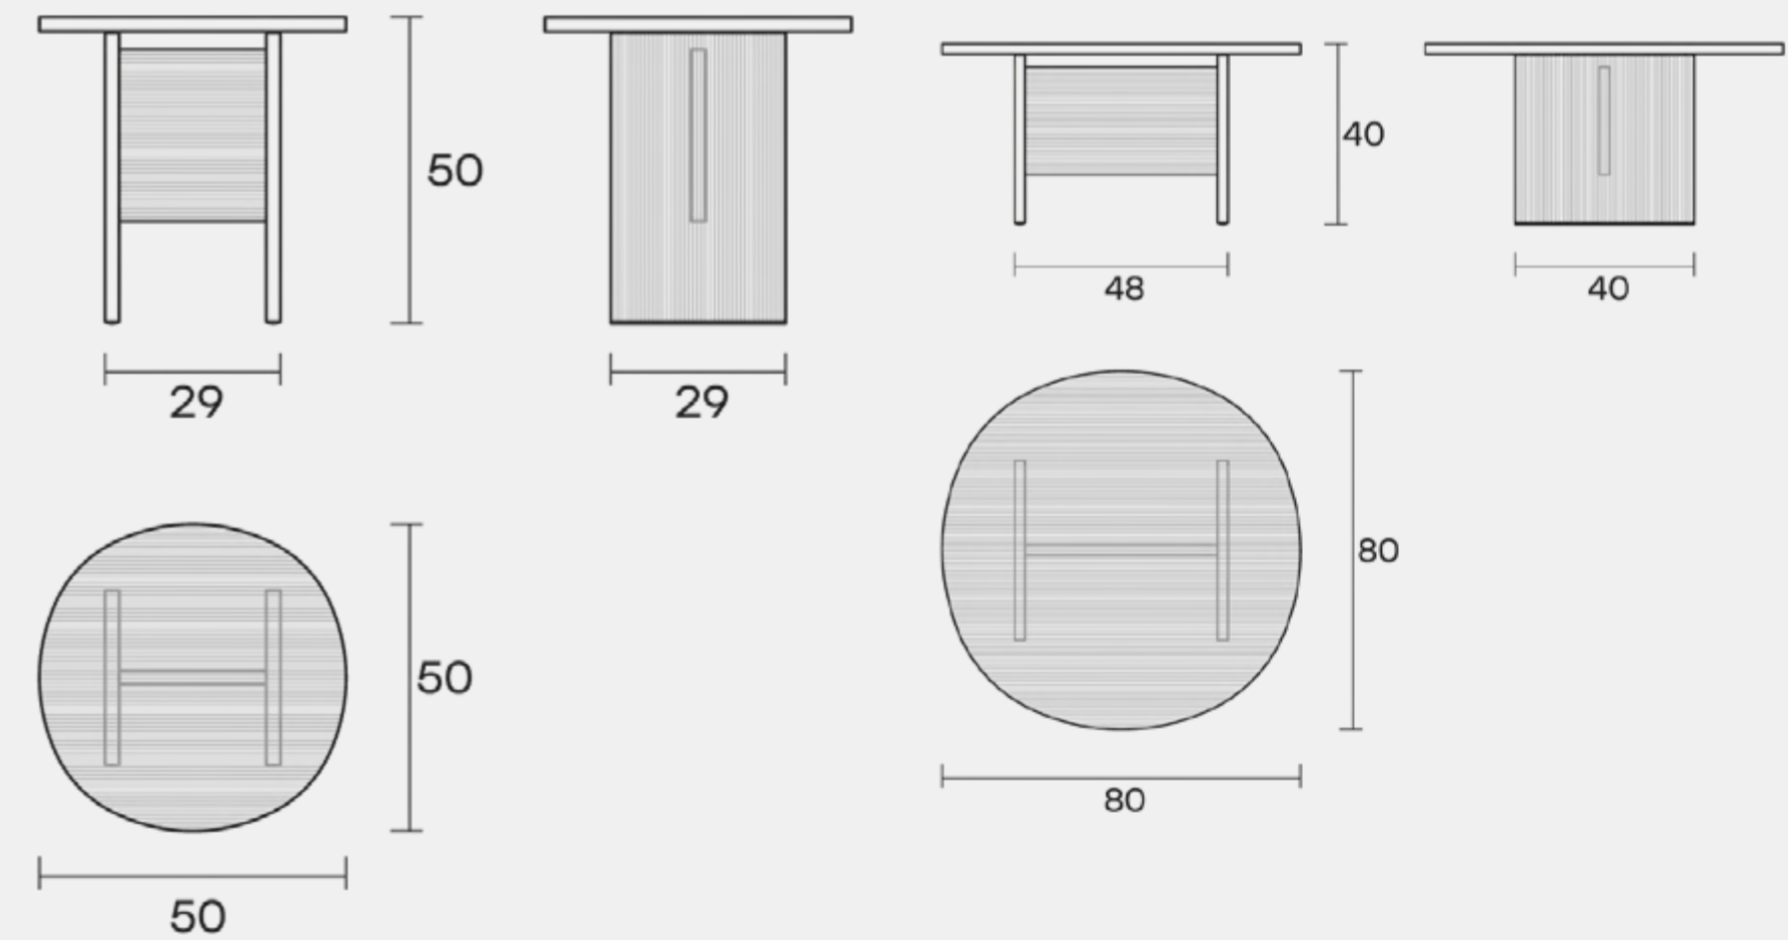

Технические характеристики