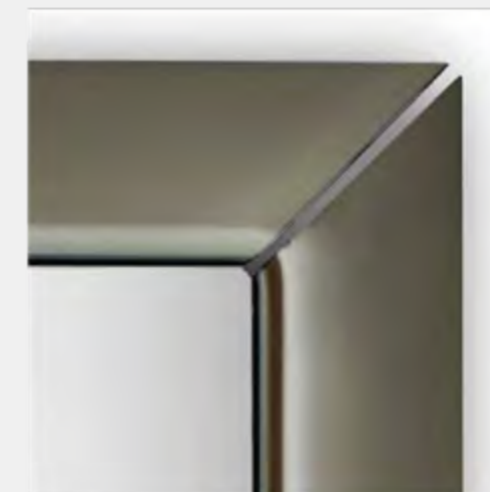

Back-painted curved glass frame

Vetro retroverniciato Greige
Greige back-painted glass