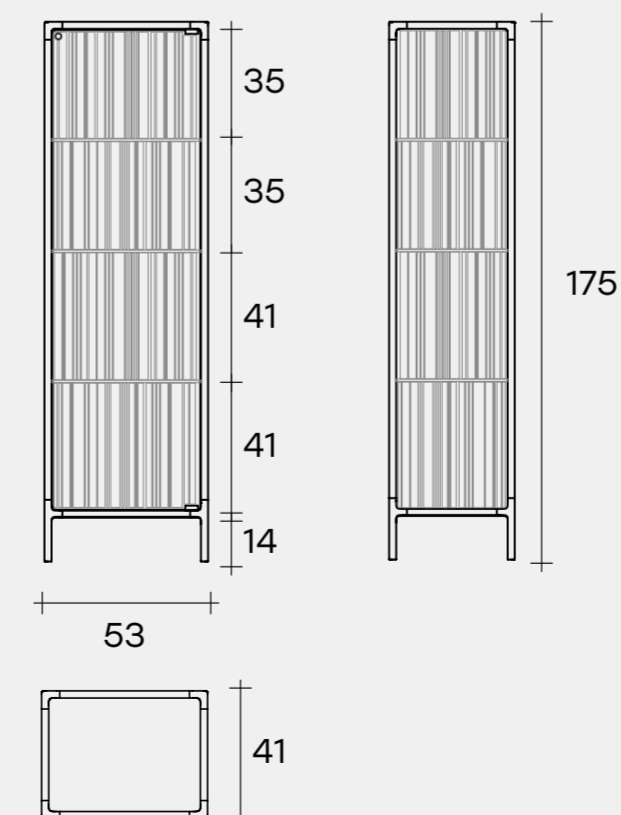

Технические характеристики

ECLV53