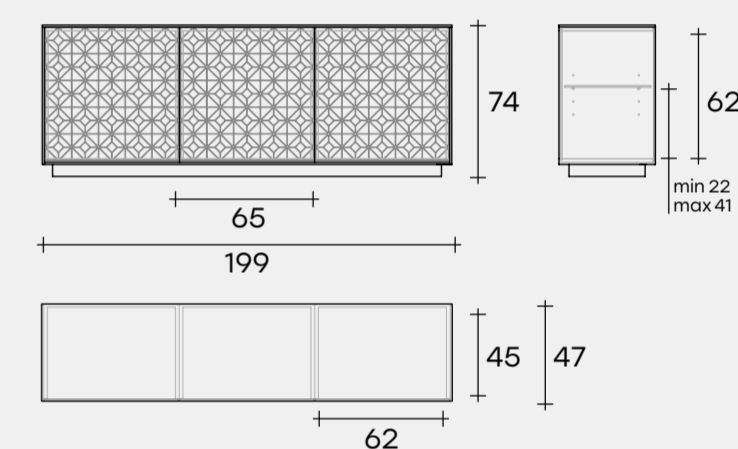

ECHO

Комод

Echo

ECM199

Ссылка на технические характеристики: <https://www.fiamitalia.it/wp-content/uploads/2023/03/ECHO-Collection_FIAM-2020.pdf>