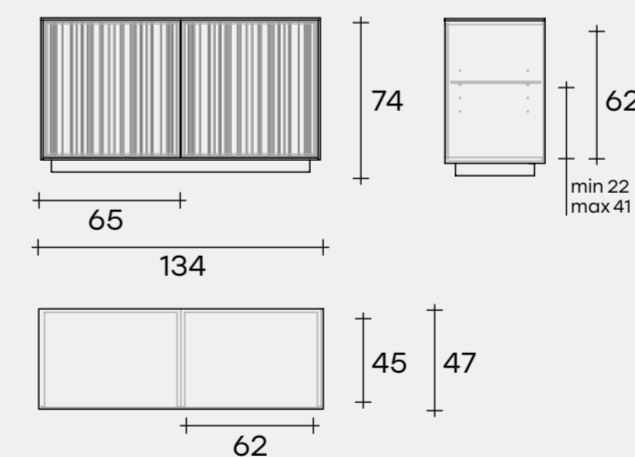

Технические характеристики

ECLM134