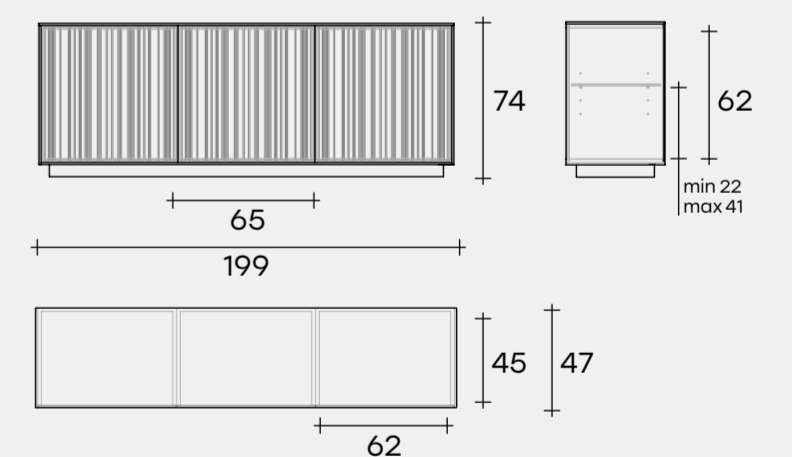

ECHO LINE

Комод

Echo Line

Технические характеристики

ECLM134

ECLM199

ECLM265

Ссылка на технические характеристики: <https://www.fiamitalia.it/DOWNLOAD/FIAM-TECH/FIAM_ECHO-LINE-cupboard_TECH.pdf>