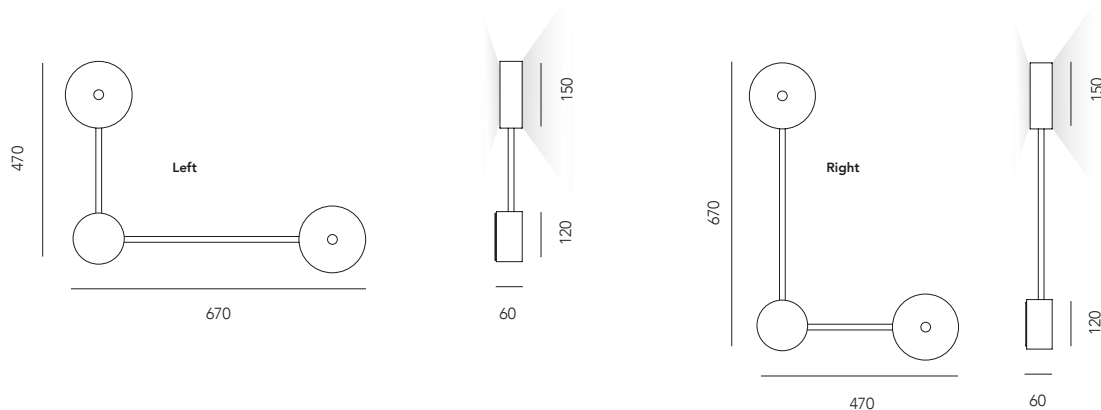

Puck Lite

macrolux.store

Puck Lite

ON-OFF IP_{40} CE A L

Apparecchio a parete/soffitto con LED monoemissione, driver incluso.
Wall/Ceiling-mounted fixture with uni-directional LED, driver included.

Left

1611.0010.-- 2 4 96
2x 5,2W 230V 3000°K 2x 685lm 132lm/W CRI>90

1611.0010.2700.-- 2 4 96
2x 5,2W 230V 2700°K 2x 655lm 125lm/W CRI>90

Right

1611.0020.-- 2 4 96
2x 5,2W 230V 3000°K 2x 685lm 132lm/W CRI>90

1611.0020.2700.-- 2 4 96
2x 5,2W 230V 2700°K 2x 655lm 125lm/W CRI>90

2 nero opaco
matt black

4 bianco opaco
matt white

96 bronzo anodizzato
+ asta nera/base nera
anodized bronze
+ black rod/black base