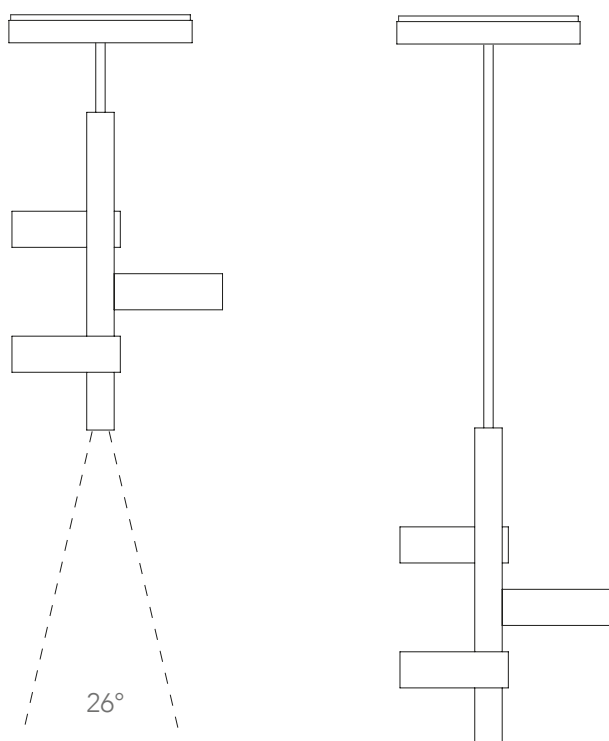

Puck Three

finiture: bronzo, bianco, nero.
finishing: bronze, white, black.

Puck Three è il risultato di un'interpretazione completamente nuova della luce e delle sue qualità. Un concetto di design unico, guidato dal desiderio di creare una lampada tanto espressiva quanto funzionale. Comfort, lusso, piacere ed estetica elegante si fondono in un unico prodotto che controlla la luce per fondersi con l'ambiente circostante e migliorare la vita quotidiana. La versione Casambi con il controllo wireless, consente un utilizzo versatile e flessibile in grado di adattarsi a qualsiasi ambiente e di offrire un'ampia gamma di scenari di regolazione. Ad esempio in modalità "lume di candela" del solo proiettore alloggiato nel corpo centrale.

Puck Three is the result of a completely new interpretation of light and its qualities. A unique design concept, driven by the desire to create a lamp that is as expressive as it is functional. Comfort, luxury, pleasure and elegant aesthetics merge into a single product that controls light to blend into the surrounding environment and improve daily life. The Casambi wireless control version allows versatile and flexible use that can adapt to any environment and offer a wide range of control scenarios. For example, in "candlelight" mode of the only projector housed in the central body.

96

4

2