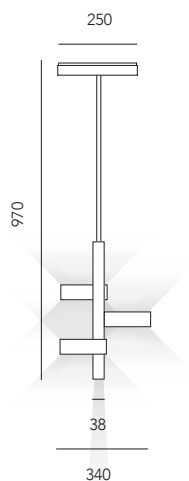

Puck Three 970

Puck Three 970

Apparecchio a sospensione con LED biemissione, più LED spot 26°, comprensivo di driver DALI.
Wall-mounted LED fixture with bi-emission emission, plus LED 26°, DALI driver included.

1611.3100.01.-- 2 4 96
40W 230V 3000°K 5260lm 132lm/W CRI>90

1611.3100.01.2700.-- 2 4 96
40W 230V 2700°K 5080lm 125lm/W CRI>90

Puck Three 970

Apparecchio a parete con LED biemissione più LED spot 26° comprensivo di driver controllo CASAMBI.
Wall-mounted LED fixture with bi-emission emission, plus LED 26°, CASAMBI control driver included.

1611.3100.02.-- 2 4 96
40W 230V 3000°K 5260lm 132lm/W CRI>90

1611.3100.02.2700.-- 2 4 96
40W 230V 2700°K 5080lm 125lm/W CRI>90

2 nero opaco
matt black

4 bianco opaco
matt white

96 bronzo anodizzato
+ asta nera/base nera
anodized bronze
+ black rod/black base