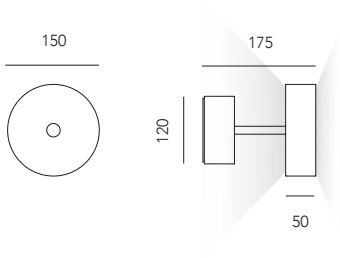

Puck Small

macrolux.store

Puck Small

ON-OFF    

Apparecchio a parete/soffitto con singolo LED a biemissione driver incluso.
 Wall/Ceiling-mounted fixture with a single bi-directional LED, driver included.