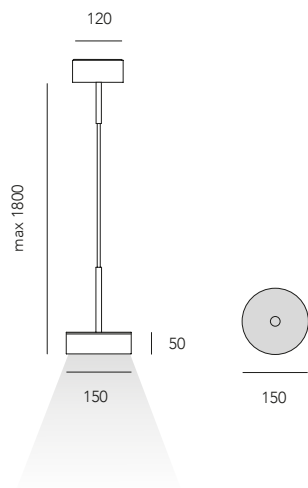

Puck One Cover

macrolux.store

Puck One Cover

ON-OFF IP_{40} CE A L

Apparecchio a sospensione con LED ad emissione diretta, comprensivo di retrocopertura e driver.

Suspension fixture with direct emission LED, including rear cover and driver.

1611.0200.-- 2 4 96
10,4W 230V 3000°K 1370lm 132lm/W CRI>90

1611.0200.2700.-- 2 4 96
10,4W 230V 2700°K 13105lm 125lm/W CRI>90

2 nero opaco
matt black

4 bianco opaco
matt white

96 bronzo anodizzato
+ asta nera/base nero
anodized bronze
+ black rod/black base