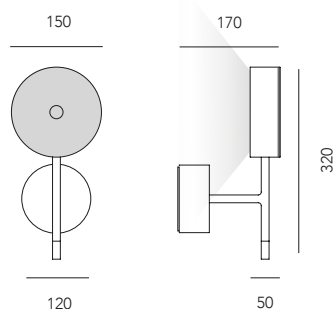

Puck Cover

Puck Cover

PUSH IP_{40} CE A Q

Apparecchio a parete con singolo LED monoemissione, comprensivo di copertura frontale e driver DALI/PUSH.

Wall-mounted single LED fixture with unidirectional emission, including front cover and DALI/PUSH.

1611.0002.01.-- 296 2296 4496
10,4W 230V 3000°K 1370lm 132lm/W CRI>90

1611.0002.01.2700.-- 296 2296 4496
10,4W 230V 2700°K 1310lm 125lm/W CRI>90

Puck Cover

CASAMBI IP_{40} CE A Q

Apparecchio a parete con singolo LED a monoemissione comprensivo di copertura frontale e driver con controllo CASAMBI.

Wall-mounted single LED fixture with unidirectional emission, including front cover and CASAMBI control driver.

1611.0002.02.-- 296 2296 4496
10,4W 230V 3000°K 1370lm 132lm/W CRI>90

1611.0002.02.2700.-- 296 2296 4496
10,4W 230V 2700°K 1310lm 125lm/W CRI>90

296 nero opaco asta/base
bronzio terminale/corpo
matt black rod/base
bronze body/terminal

2296 nero opaco asta/base/corpo
bronzio terminale
matt black rod/base/body
bronze terminal

4496 bianco opaco asta/base/corpo
bronzio terminale
matt white rod/base/body
bronze terminal