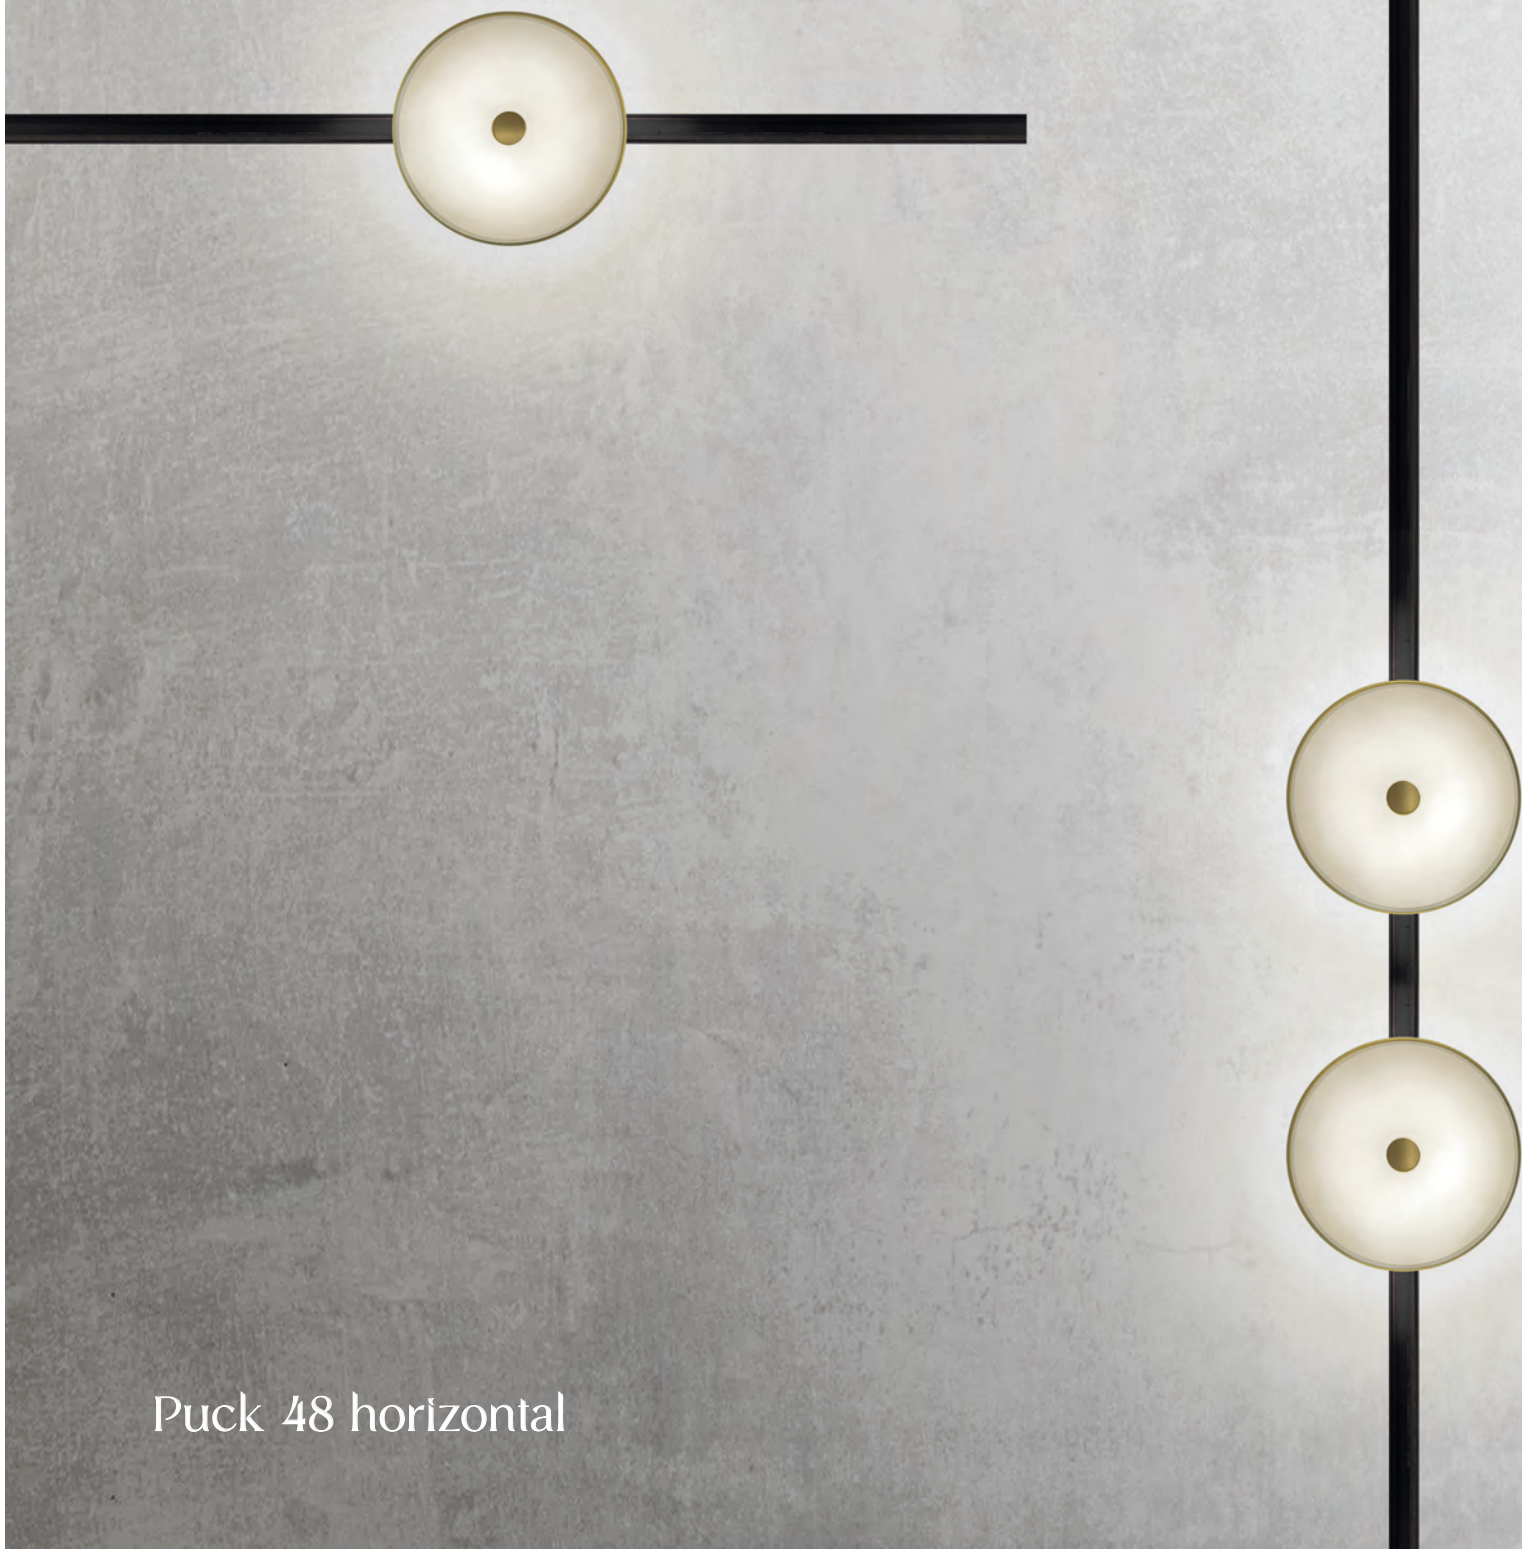

Puck 48 horizontal