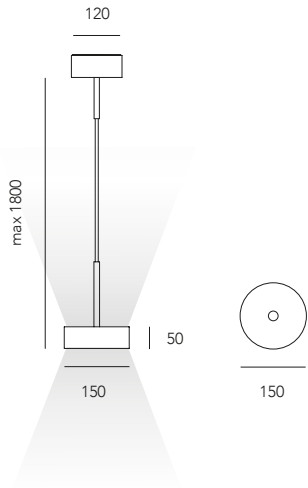

Puck One

Puck One

ON-OFF ^{IP}40

Apparecchio a sospensione parete con LED a biemissione, driver incluso.
Suspension lighting fixture with double bi-emission LED, driver included.

1611.0100.-- 2 4 96
2x 5,2W 230V 3000°K 2x 680lm 132lm/W CRI>90

1611.0100.2700.-- 2 4 96
2x 5,2W 230V 2700°K 2x 655lm 125lm/W CRI>90

2 nero opaco
matt black

4 bianco opaco
matt white

96 bronzo anodizzato
+ asta nera/base nero
*anodized bronze
+ black rod/black base*