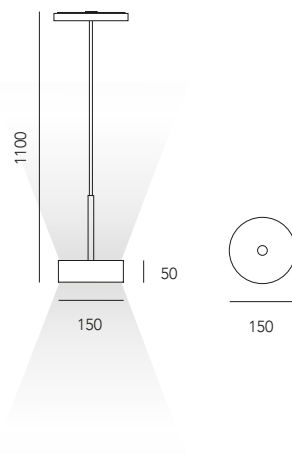

Puck One 48

Puck One 48

ON-OFF IP 40 CE 48v A

Apparecchio a sospensione LED a biemissione con adattatore meccanico con elettronica step-down 48v.

Double emission LED pendant luminaire with mechanical adapter with 48v step-down electronics.

1611.0148.-- 2 4 96
2x 5,2W 48V 3000°K 2x 680lm 132lm/W CRI>90

1611.0148.2700.-- 2 4 96
2x 5,2W 48V 2700°K 2x 655lm 125lm/W CRI>90

2 nero opaco
+ adattatore nero
matt black
+ black adapter

4 bianco opaco
+ adattatore bianco
matt white
+ white adapter

96 bronzo anodizzato
+ adattatore nero
anodized bronze
+ black adapter