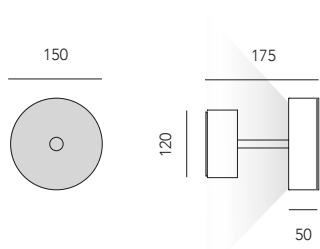

Puck Small Cover

Puck Small Cover

PUSH

Apparecchio a parete/soffitto con singolo LED monoemissione, comprensivo di copertura frontale e driver DALI/PUSH.

Wall/Ceiling-mounted fixture with a single uni-directional LED, including front cover and DALI/PUSH driver.

1611.0004.01.-- 2 4 96
10,4W 230V 3000°K 1370lm 132lm/W CRI>90

1611.0004.01.2700.-- 2 4 96
10,4W 230V 2700°K 1310lm 125lm/W CRI>90

Puck Small Cover

CASAMBI

Apparecchio a parete/soffitto con singolo LED a monoemissione comprensivo di copertura frontale e driver con controllo CASAMBI.

Wall/Ceiling-mounted fixture with a single uni-directional LED, including front cover and CASAMBI control driver.

1611.0004.02.-- 2 4 96
10,4W 230V 3000°K 1370lm 132lm/W CRI>90

1611.0004.02.2700.-- 2 4 96
10,4W 230V 2700°K 1310lm 125lm/W CRI>90

2 nero opaco
matt black

4 bianco opaco
matt white

96 bronzo anodizzato
+ asta nera/base nera
anodized bronze
+ black rod/black base