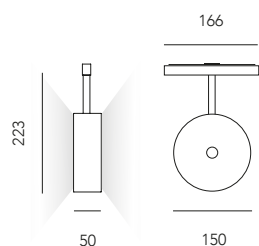

Puck 48 vertical

Puck 48 vertical

ON-OFF IP 40

Apparecchio a binario LED a biemissione con adattatore meccanico con elettronica step-down 48v.

Biemission LED track luminaire with mechanical adapter with 48v step-down electronics.