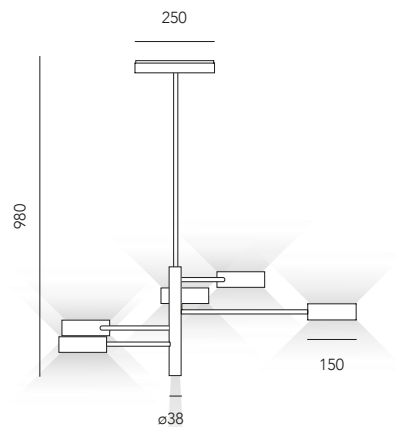

puck lite

puck

puck small

puck mono

Puck Five Limited Edition

Puck Five

ON-OFF IP₄₀

Apparecchio a sospensione con LED biemissione più LED spot 26°, driver incluso.
Suspension lighting fixture with double bi-emission LED plus LED 26°, driver included.