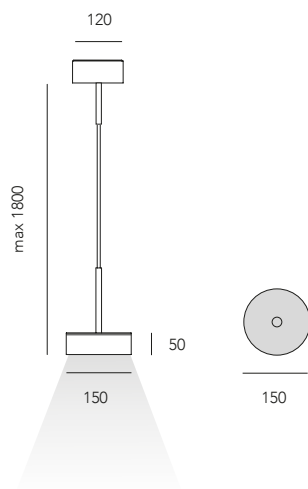

Puck One Cover

Puck One Cover

PUSH IP_{40} CE A L

Apparecchio a sospensione con LED ad emissione diretta, comprensivo di retrocopertura e driver DALI/PUSH.

Suspension fixture with direct emission LED, including rear cover and DALI/PUSH driver.

1611.0200.01.-- 2 4 96
10,4W 230V 3000°K 2x 680lm 132lm/W CRI>90

1611.0200.01.2700.-- 2 4 96
10,4W 230V 2700°K 2x 680lm 125lm/W CRI>90

Puck One Cover

CASAMBI IP_{40} CE A L

Apparecchio a sospensione con LED ad emissione diretta comprensivo di retrocopertura e driver con controllo CASAMBI.

Suspension fixture with direct emission LEDs, including rear cover and driver with CASAMBI control.

1611.0200.02.-- 2 4 96
10,4W 230V 3000°K 2x 680lm 132lm/W CRI>90

1611.0200.02.2700.-- 2 4 96
10,4W 230V 2700°K 2x 655lm 125lm/W CRI>90

2 nero opaco
matt black

4 bianco opaco
matt white

96 bronzo anodizzato
+ asta nera/base nero
anodized bronze
+ black rod/black base