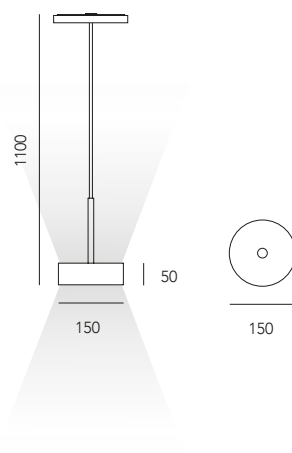

Puck One 48

Puck One 48

DALI IP 40 CE 48V A

Apparecchio a sospensione LED a biemissione con adattatore meccanico con elettronica step-down 48v DALI.

LED dual emission suspended luminaire with mechanical adaptor with 48v DALI step-down electronics.

1611.0148.01.-- 2 4 96
2x 5,2W 48V 3000°K 2x 680lm 132lm/W CRI>90

1611.0148.01.2700.-- 2 4 96
2x 5,2W 48V 2700°K 2x 655lm 125lm/W CRI>90