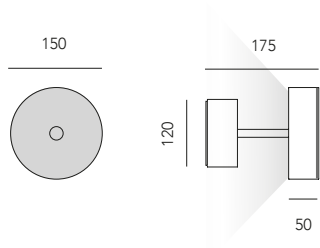

Puck Small Cover

macrolux.store

Puck Small Cover

ON-OFF

Apparecchio a parete/soffitto con singolo LED monoemissione, comprensivo di copertura frontale e driver.

Wall/Ceiling-mounted fixture with a single uni-directional LED, including front cover and driver.

1611.0004.-- 2 4 96
10,4W 230V 3000°K 1370lm 132lm/W CRI>90

1611.0004.2700.-- 2 4 96
10,4W 230V 2700°K 1310lm 125lm/W CRI>90

2 nero opaco
matt black

4 bianco opaco
matt white

96 bronzo anodizzato
+ asta nera/base nera
anodized bronze
+ black rod/black base