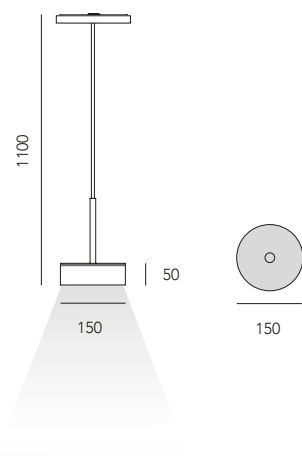

Puck One 48 Cover

macrolux.store

Puck One 48 Cover

ON-OFF IP 40 CE 48v A

Apparecchio a sospensione LED a emissione diretta con adattatore meccanico con elettronica step-down 48v, comprensivo di retro copertura.

Direct emission LED suspension fixture with mechanical adapter and 48V step-down electronics, including a rear cover.

1611.0248.-- 2 4 96
10,4W 48V 3000°K 1370lm 132lm/W CRI>90

1611.0248.2700.-- 2 4 96
10,4W 48V 2700°K 1310lm 125lm/W CRI>90

2 nero opaco
+ adattatore nero
matt black
+ *black adapter*

4 bianco opaco
+ adattatore bianco
matt white
+ *white adapter*

96 bronzo anodizzato
+ adattatore nero
anodized bronze
+ *black adapter*