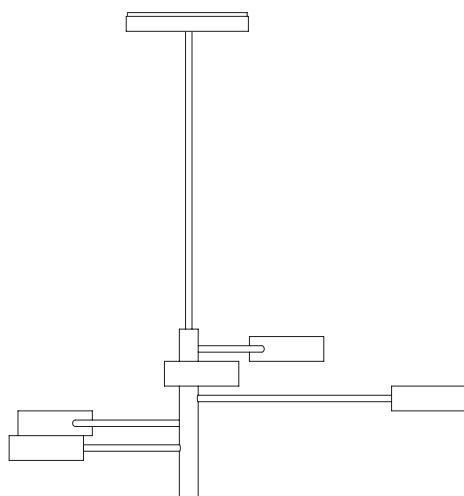

When discovering a new
meaning of light, we
combine architecture and
design to create an
unprecedented experience
that excites and amazes.

Puck Five

LIMITED EDITION

finiture: bronzo, bianco, nero.
finishing: bronze, white, black.