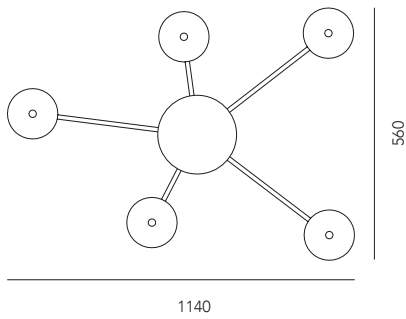

puck lite

puck

puck small

puck mono

Puck Five Limited Edition

Puck Five

ON-OFF IP₄₀

Apparecchio a sospensione con LED biemissione più LED spot 26°, driver incluso.
Suspension lighting fixture with double bi-emission LED plus LED 26°, driver included.