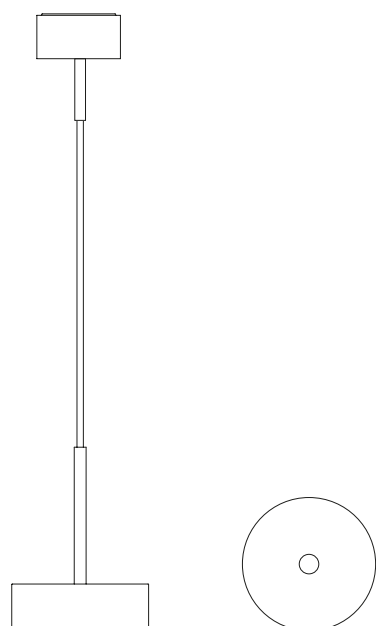

Puck One

finiture: bronzo, bianco, nero.
finishing: bronze, white, black.

Puck One è una sospensione progettata per un arredo semplice e raffinato, mantiene ovunque una precisa identità formale. Dotata di doppio schermo in vetro retro verniciato in bianco per garantire una distribuzione morbida e confortevole della luce. Realizzata in alluminio verniciato bianco, nero o anodizzato bronzo, ospita una sorgente LED a emissione diretta e indiretta.

Puck One suspension is designed for a simple and refined furniture, it maintains a precise formal identity. It is equipped with a double screen in white back-painted glass for a soft and comfortable light distribution. Made of white, black or bronze anodized painted aluminum, equipped with a direct and indirect emission LED source.