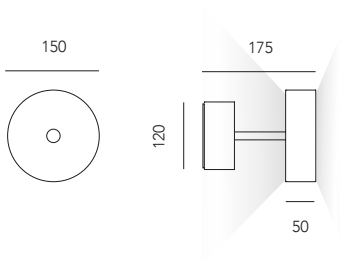

Puck Small

Puck Small

PUSH

Apparecchio a parete/soffitto con singolo LED biemissione, comprensivo di driver DALI/PUSH.
Wall/ceiling fixture with single bi-emission LED, including DALI/PUSH driver.

1611.0003.01.-- 2 4 96
10,4W 230V 3000°K 1370lm 132lm/W CRI>90

1611.0003.01.2700.-- 2 4 96
10,4W 230V 2700°K 1310lm 125lm/W CRI>90

2 nero opaco
matt black

4 bianco opaco
matt white

96 bronzo anodizzato
+ asta nera/base nera
anodized bronze
+ black rod/black base

Puck Small

CASAMBI

Apparecchio a parete/soffitto con singolo LED a biemissione comprensivo di driver controllo CASAMBI.
Wall-mounted fixture with a single bi-directional LED, including a CASAMBI control driver.

1611.0003.02.-- 2 4 96
10,4W 230V 3000°K 1370lm 132lm/W CRI>90

1611.0003.02.2700.-- 2 4 96
10,4W 230V 2700°K 1310lm 125lm/W CRI>90

2 nero opaco
matt black

4 bianco opaco
matt white

96 bronzo anodizzato
+ asta nera/base nera
anodized bronze
+ black rod/black base