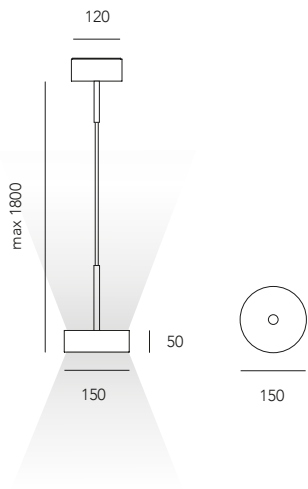

Puck One

Puck One

PUSH ^{IP}40

Apparecchio a sospensione con LED biemissione, comprensivo di driver DALI/PUSH.
Wall-mounted LED fixture with bi-emission emission, including DALI/PUSH driver.

1611.0100.01.-- 2 4 96
2x 5,2W 230V 3000°K 2x 680lm 132lm/W CRI>90

1611.0100.01.2700.-- 2 4 96
2x 5,2W 230V 2700°K 2x 655lm 125lm/W CRI>90

Puck One

CASAMBI ^{IP}40

Apparecchio a parete con LED a biemissione comprensivo di driver controllo CASAMBI.
Wall-mounted LED fixture with bi-emission emission, including CASAMBI control driver.

1611.0100.02.-- 2 4 96
2x 5,2W 230V 3000°K 2x 680lm 132lm/W CRI>90

1611.0100.02.2700.-- 2 4 96
2x 5,2W 230V 2700°K 2x 655lm 125lm/W CRI>90

2 nero opaco
matt black

4 bianco opaco
matt white

96 bronzo anodizzato
+ asta nera/base nero
*anodized bronze
+ black rod/black base*