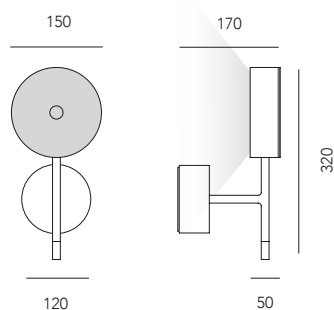

Puck Cover

macrolux.store

Puck Cover

ON-OFF IP_{40} CE A Q

Apparecchio a parete con singolo LED monoemissione, comprensivo di copertura frontale e driver.

Wall-mounted single LED fixture with unidirectional emission, including driver and front cover.

1611.0002.-- 296 2296 4496
10,4W 230V 3000°K 1370lm 132lm/W CRI>90

1611.0002.2700.-- 296 2296 4496
10,4W 230V 2700°K 1310lm 125lm/W CRI>90

296 nero opaco asta/base
bronzio terminale/corpo
matt black rod/base
bronze body/terminal

2296 nero opaco asta/base/
corpo/
bronzio terminale
matt black rod/base/body
bronze terminal

4496 bianco opaco asta/base/corpo
bronzio terminale
matt white rod/base/body
bronze terminal