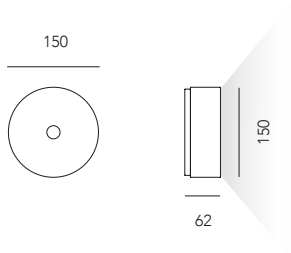

Puck Mono

macrolux.store

Puck Mono

ON-OFF

Apparecchio a parete/soffitto con LED a monoemissione, driver incluso.
Wall/Ceiling-mounted fixture with uni-directional LED, driver included.

1611.0005.-- 2 4 96
5,2W 230V 3000°K 685lm 132lm/W CRI>90

1611.0005.2700.-- 2 4 96
5,2W 230V 2700°K 655lm 125lm/W CRI>90

1611.0006.-- 2 4 96
10,4W 230V 3000°K 1370lm 132lm/W CRI>90

1611.0006.2700.-- 2 4 96
10,4W 230V 2700°K 1310lm 125lm/W CRI>90

2 nero opaco
matt black

4 bianco opaco
matt white

96 bronzo anodizzato
+ base nera
anodized bronze
+ black base