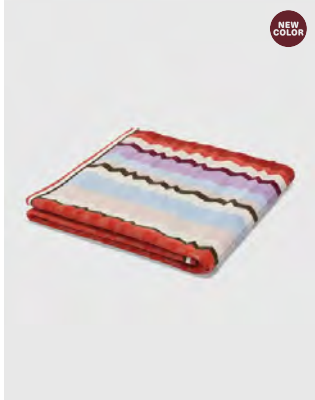

BATHLINEN

► EVA

NEW COLOR

Model 1F3SP99114BS/
1F3SP99114CS

Eva Bath Towel
70x115

Red Multicolor 156
Size range ONE SIZE