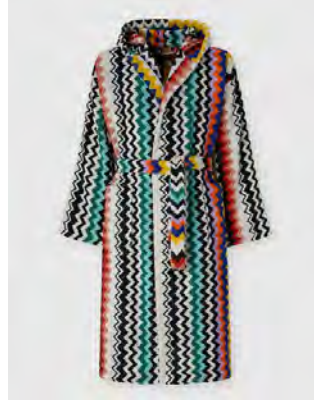

Azul Bath Towel
115x70

 Brown Multicolor 138
Size range ONE SIZE

Model 1D3SP99935BS/
1D3SP99935CS

Azul Hand Towel
40x70

 Brown Multicolor 138
Size range ONE SIZE

Model 1E3AC99109

Best Hooded Bathrobe

 Multicolor 100
Size range S M L XL