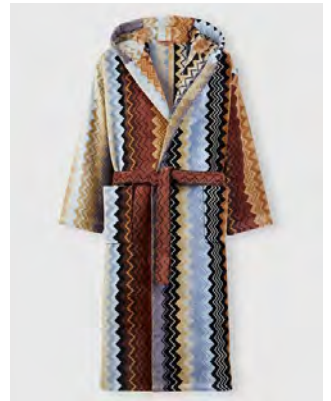

Model 1G3AC99708

Giacomo Hooded Bathrobe

Black Multicolor 160
Size range XS S M L XL 2XL