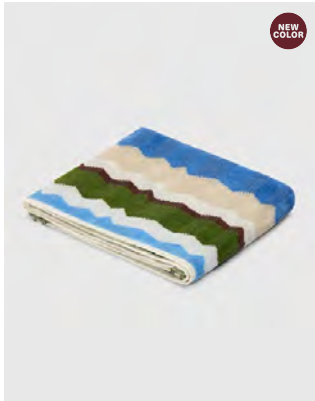

NEW COLOR

Model 1F3SP99117BS/
1F3SP99117CS

Eva Hand Towel
40x70

Turquoise Multicolor 170
Size range ONE SIZE