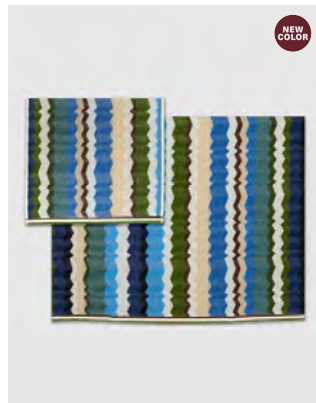

Model 1F3SP99119

Eva Towel Set
(2 Pcs)

Turquoise Multicolor 170
Size range ONE SIZE