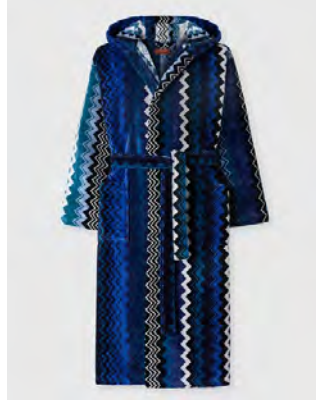

Model 1G3AC99708

Giacomo Hooded Bathrobe

Blue 50
Size range XS S M L XL 2XL