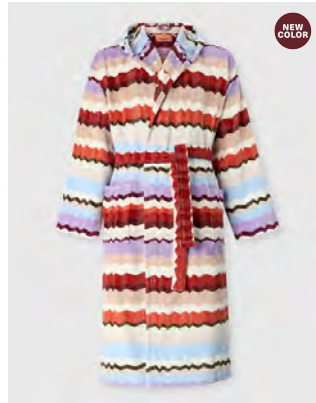

Model 1F3AC99105

Eva Hooded Bathrobe

Red Multicolor 156
Size range S M L XL