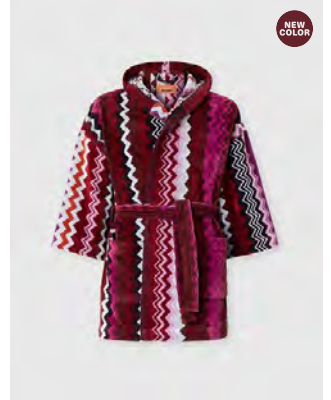

Model 1G3AC99722

Giacomo Hooded Short Bathrobe

Bordeaux 28
Size range XS S M L XL 2XL