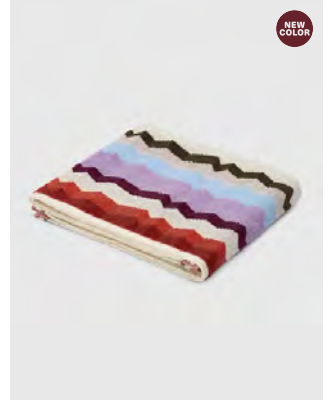

Model 1F3SP99114BS/
1F3SP99114CS

Eva Bath Towel
70x115

 Turquoise Multicolor 170
Size range ONE SIZE

Model 1F3SP99117BS/
1F3SP99117CS

Eva Hand Towel
40x70

 Multicolor 100
Size range ONE SIZE

NEW COLOR

Model 1F3SP99117BS/
1F3SP99117CS