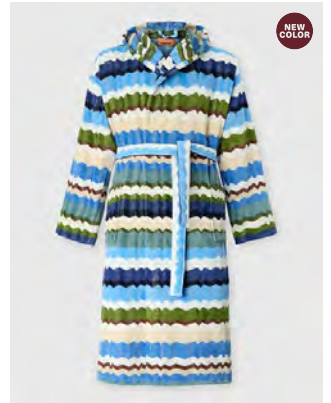

Model 1F3AC99105

Eva Hooded Bathrobe

Turquoise Multicolor 170
Size range S M L XL