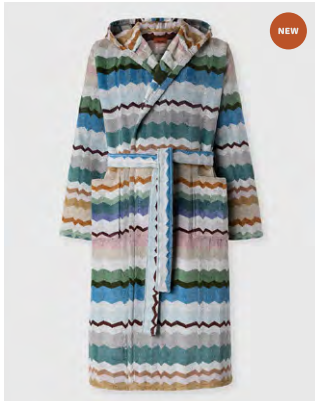

EVA

NEW

Model 1F3AC99105

Eva Hooded Bathrobe Mod.19

Multicolor
Size range 100 S M L XL