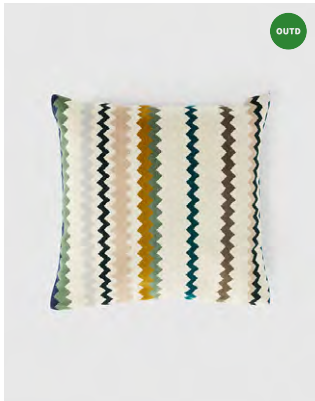

DUNE

Model 1D4CU00731/1D4CU00755

Dune Outdoor Cushion

Dune Outdoor Cylinder Pouf

Dune Outdoor Cushion

Dune Outdoor Cylinder Pouf

Green multicolor 134
Size range 40x40, 60x60

Green multicolor 134
Size range 40x30

Taupe multicolor 172
Size range 40x40, 60x60

Taupe multicolor 172
Size range 40x30