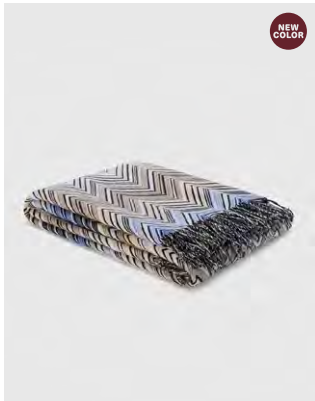

Beige multicolor 148
Size range ONE SIZE

MERANO

Model 1F3PL99106

Merano Throw
130x190

Blue multicolor 150
Size range ONE SIZE

MONTGOMERY

Model 1M3PL99027

Montgomery Throw
130x190

Red multicolor 156
Size range ONE SIZE

PERSEO

Model 1P3PL99005

Perseo Throw
130x190

Blue multicolor 150
Size range ONE SIZE

Model 1P3PL99005

Perseo Throw
130x190

Orange multicolor 159
Size range ONE SIZE