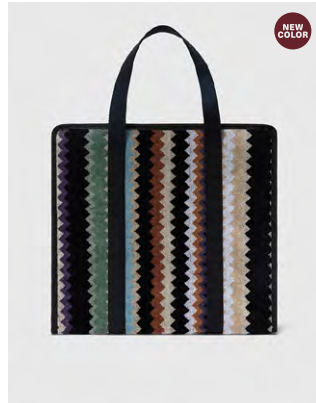

CURT

Model 1C30G00034

Curt Home Bag
40x40

Beige multicolor 148
Size range ONE SIZE