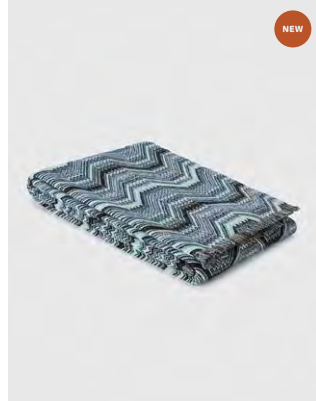

MERANO

Model 1F3PL99106

Merano Throw
130x190

Blue multicolor 150
Size range ONE SIZE