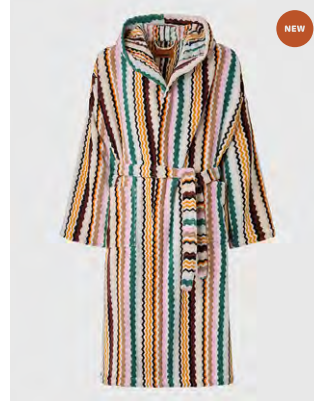

AURA

Model 1F3AC99102

Aura Hooded Bathrobe Mod.18

Multicolor 100
Size range S M L XL