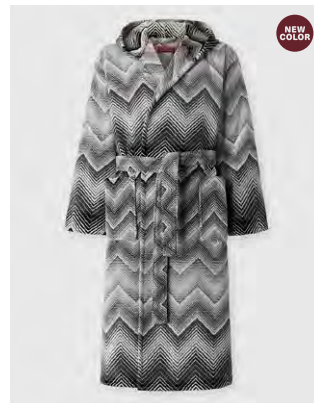

Model 1E3AC99105

Marea Hooded Bathrobe Mod.19

Black/white 601
Size range S M L XL