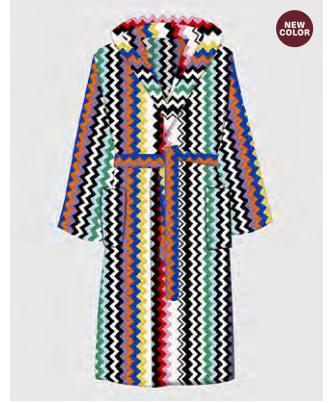

Model 1E3AC99109

Best Hooded Bathrobe Mod.18

Multicolor 100
Size range S M L XL