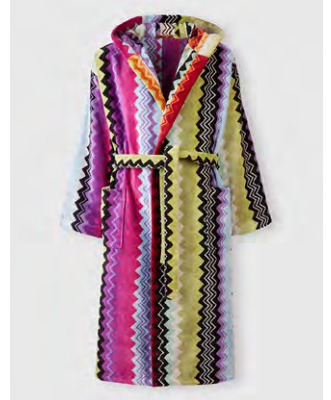

Model 1G3AC99708

Giacomo Hooded Bathrobe Mod.18

Orange T59
Size range XS S M L XL 2XL