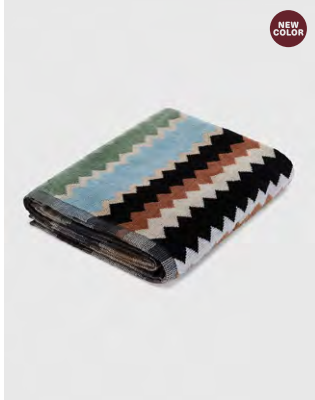

Curt Bath Towel
60x100

 Beige multicolor 148
Size range ONE SIZE

Model 1C3SP99862BS / 1C3SP99862CS

Curt Bath Towel
60x100

 Black multicolor 160
Size range ONE SIZE

BATHLINEN

► CURT

NEW COLOR

Model 1C3SP99861BS / 1C3SP99861CS

Curt Hand Towel
40x70

Beige multicolor
Size range 148 ONE SIZE

Model 1C3SP99861BS / 1C3SP99861CS

Curt Hand Towel
40x70

Black multicolor
Size range 160 ONE SIZE

NEW COLOR

Model 1F3SP99125