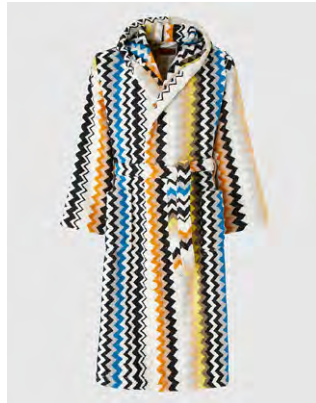

 Black multicolor 160
Size range ONE SIZE

Model 1E3AC99109

Best Hooded Bathrobe Mod.18

 Multicolor 100
Size range S M L XL

Model 1E3AC99109

Best Hooded Bathrobe Mod.18

 Red multicolor 156
Size range S M L XL