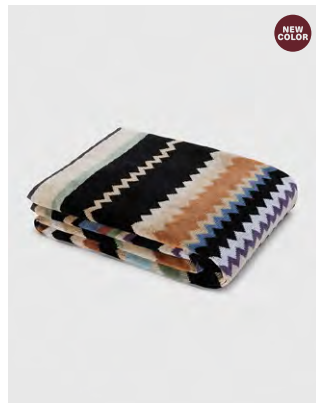

Model 1C3AC99736

Curt Hooded Bathrobe Mod.18

 Beige multicolor 148
Size range S M L XL

Model 1C3AC99736

Curt Hooded Bathrobe Mod.18

 Black multicolor 160
Size range S M L XL

Model 1C3SP99862BS / 1C3SP99862CS