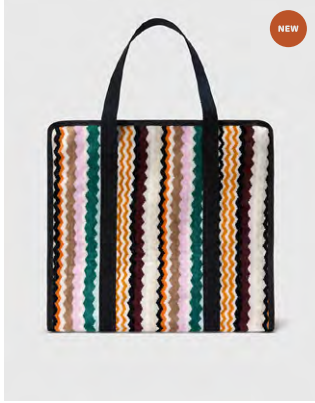

LIFESTYLE ACCESSORIES

AURA

Model 1F30G00005

Aura Home Bag
40x40

Multicolor 100
Size range ONE SIZE