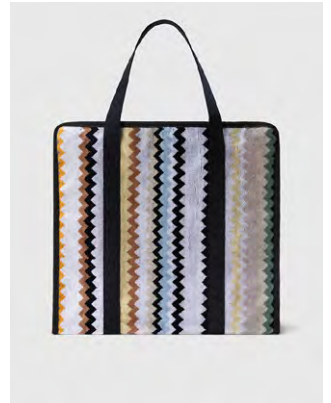

Model 1C30G00034

Curt Home Bag
40x40

Black multicolor 160
Size range ONE SIZE