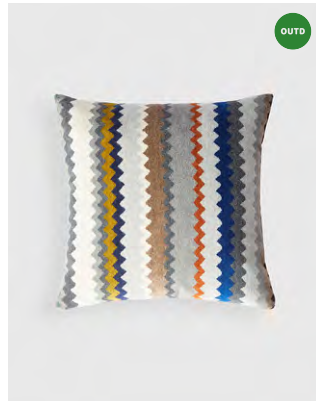

DUNE

Model 1D4CU00731/1D4CU00755

Dune Outdoor Cushion

Dune Outdoor Cylinder Pouf

Dune Outdoor Cushion

Dune Outdoor Cylinder Pouf

Green multicolor 134
Size range 40x40, 60x60

Green multicolor 134
Size range 40x30

Taupe multicolor 172
Size range 40x40, 60x60

Taupe multicolor 172
Size range 40x30