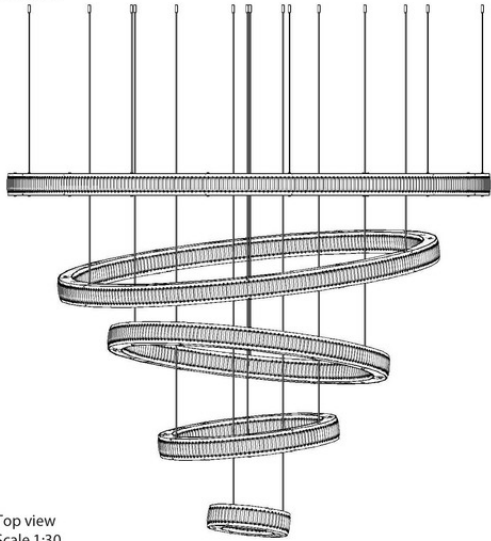

mmlampadari

luce italiana dal 1966

Project: P.15.
KMSM - Decorative Lighting

Object: DIS01.REV00
Bespoke lighting fixture

Date: 20th October 2015

Size: Qty:
d.3000 - 2300 - 1700 - 1100 1
- 1100 - 500 mm - adj. height
Lights:

100mt x 3000K LED strip 14,4W/m
5050-STRIP-14W-060-IP20-0WW-24V
ON:OFF or 58 x E14 max 33W

Materials:
Gold plated brass and steel metal frame
+ 30% lead crystal prisms in and out,
distributed into 1 layer

Notes:

-

N. Rev: Replaces file:
00 -

Changes description:
-

Tab: Paper size: A3
01/01 Scale: various

Drawn by:  mmlampadari
Luce Italiana dal 1966

Approved by: Date:
.....

General views, geometry and dimension, renderings

Front view
Scale 1:30

Side view
Scale 1:30

Top view
Scale 1:30

Clear transparent
crystal prism

SPECIAL

APPLIQUES AND
TABLE LAMPS

SPECIAL

NEW CLASSIC
AND CRISTALS