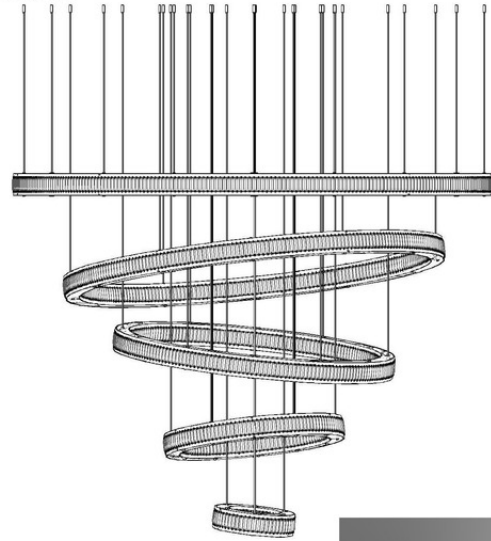

mmlampadari

luce italiana dal 1966

Project: P.15.
KMSM - Decorative Lighting

Object: DIS01.REV00
Bespoke lighting fixture

Date: 20th October 2015

Size: Qty:
d.3000 - 2300 - 1700 - 1100 1
- 1100 - 500 mm - adj. height
Lights:

100mt x 3000K LED strip 14,4W/m
5050-STRIP-14W-060-IP20-0WW-24V
ON:OFF or 58 x E14 max 33W

Materials:
Gold plated brass and steel metal frame
+ 30% lead crystal prisms in and out,
distributed into 1 layer

Notes:

-

N. Rev: Replaces file:
00 -

Changes description:
-

Tab: Paper size: A3
01/01 Scale: various

Drawn by:  mmlampadari
Luce Italiana dal 1966

Approved by: Date:
.....

General views, geometry and dimension, renderings

Front view
Scale 1:30

Side view
Scale 1:30

Top view
Scale 1:30

Clear transparent
crystal prism

SPECIAL

APPLIQUES AND
TABLE LAMPS

SPECIAL

NEW CLASSIC
AND CRISTALS