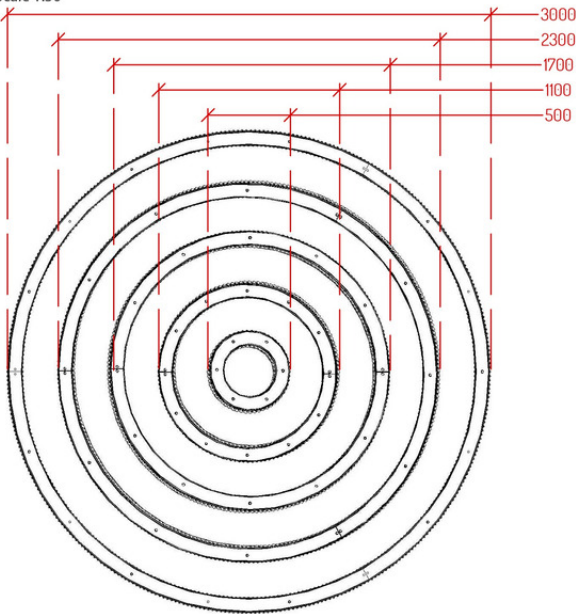

mmlampadari

luce italiana dal 1966

Project: P.15.
KMSM - Decorative Lighting

Object: DIS01.REV00
Bespoke lighting fixture

Date: 20th October 2015

Size: Qty:
d.3000 - 2300 - 1700 - 1100 1
- 1100 - 500 mm - adj. height
Lights:

100mt x 3000K LED strip 14,4W/m
5050-STRIP-14W-060-IP20-0WW-24V
ON:OFF or 58 x E14 max 33W

Materials:
Gold plated brass and steel metal frame
+ 30% lead crystal prisms in and out,
distributed into 1 layer

Notes:

-

N. Rev: Replaces file:
00 -

Changes description:
-

Tab: Paper size: A3
01/01 Scale: various

Drawn by:  mmlampadari
Luce Italiana dal 1966

Approved by: Date:
.....

General views, geometry and dimension, renderings

Front view
Scale 1:30

Side view
Scale 1:30

Top view
Scale 1:30

Clear transparent
crystal prism

SPECIAL

APPLIQUES AND
TABLE LAMPS

SPECIAL

NEW CLASSIC
AND CRISTALS