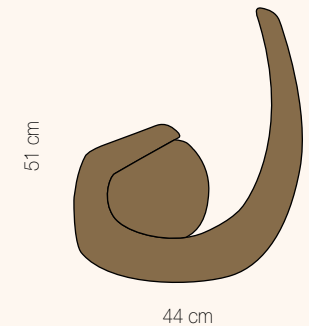

Projecteur 365

Projecteur 165

Escargot

Brésil

PROJECTEUR 365

The Projecteur of Le Corbusier was designed for the Chandigarh High Court (India) in 1954. Aluminium body painted in night blue or white sand, inner part in anodized aluminium, sandblasted glass diffuser. Screws in black chromed steel. Available in the floor, wall and pendant versions. Black suspension cable.