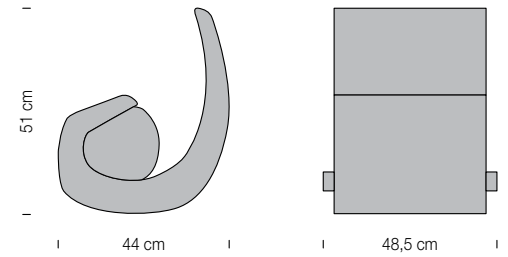

ESCARGOT

Sculptural limited edition floor lamp in aged cast brass. The external surface in aged brass contrasts with the inner anodized aluminium reflector, for a magic combination of light and materic volume. Dimmable.

Codes
ESC EGG 11

NEMO
MASTERS
Le Corbusier®