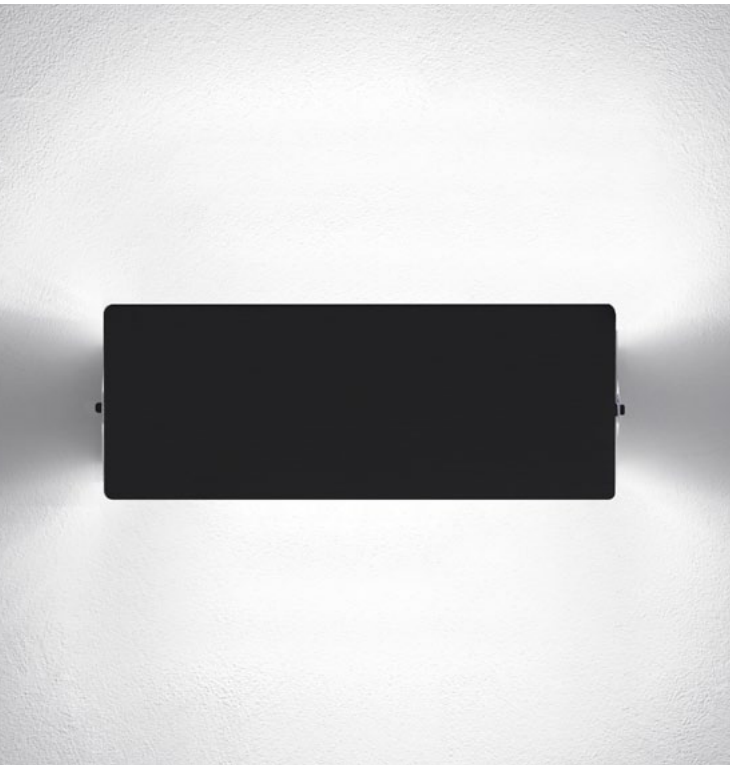

APPLIQUE À VOILET PIVOTANT DOUBLE

Wall lamp model composed by a rectangular "voilet", with double length compared to the little applique.
Metal body, aluminium volet. Body painted in white, volet in natural anodized aluminium or in anodized black.
Available with two R7s halogen lamping or E14 lampholders.

Codes

E14 natural AVP EWD 33 black AVP EWN 33

R7s natural AVP HWD 33 black AVP HWN 33

NEMO
MASTERS
Ch Perrinano