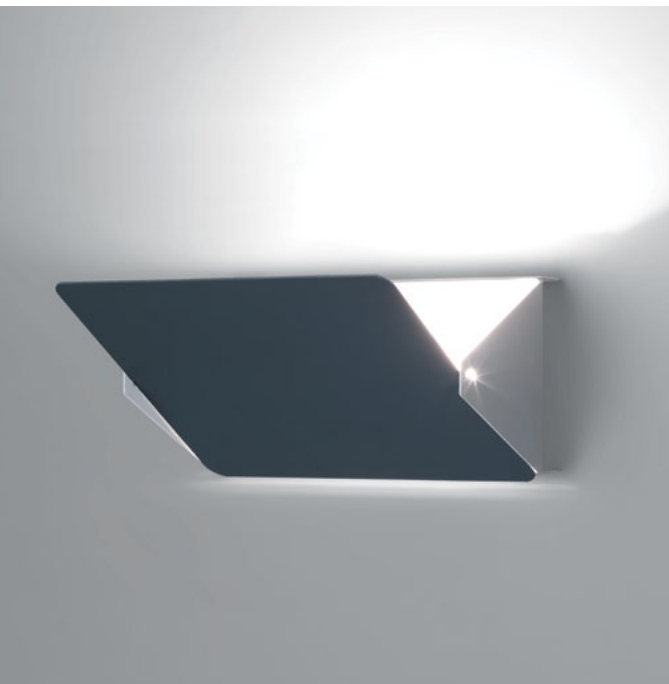

APPLIQUE À VOILET PIVOTANT

Wall lamp family composed by a rectangular "voilet" turning around its center to control the light flux. Metal body, aluminium volet. Body painted in white, volet in natural anodized aluminium, anodized black or painted in red, yellow or blue. E14 version with integrated switch, without installation.

Codes

E14 natural AVP EWD 31 black AVP EWN 31 red AVP EWR 31 yellow AVP EWG 31 blue AVP HWN 31
B2s natural AVP HWD 31 black AVP HWN 31

NEMO
MASTERS
Ch Perrinano