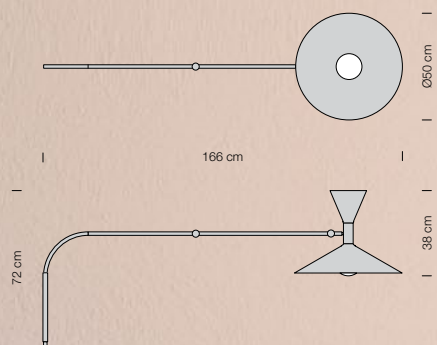

LAMPE DE MARSEILLE

NEMO
MASTERS
Le Corbusier®

Designed by Le Corbusier for the Unité d'Habitation of Marseille in 1950/1952, it is an adjustable wall lamp, with spun aluminium diffuser. Direct and indirect lighting emission. Available in matt grey or white wash, white internal diffuser. Double switching on the cable.

CODES

grey LDM EDD 31

whitewash LDM EWW 31