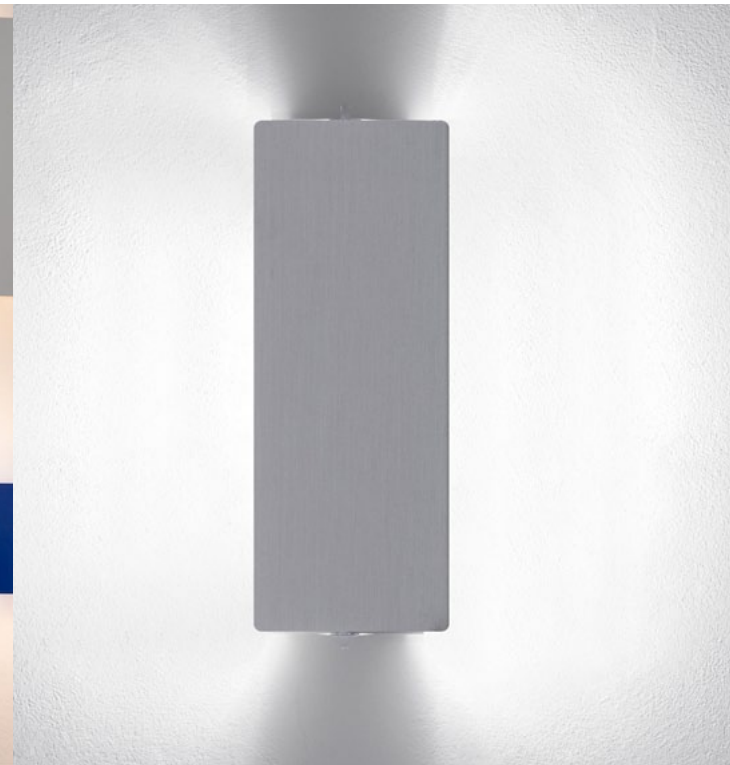

APPLIQUE À VOILET PIVOTANT DOUBLE

Wall lamp model composed by a rectangular "voilet", with double length compared to the little applique.
Metal body, aluminium volet. Body painted in white, volet in natural anodized aluminium or in anodized black.
Available with two R7s halogen lamping or E14 lampholders.

Codes

E14 natural AVP EWD 33 black AVP EWN 33

R7s natural AVP HWD 33 black AVP HWN 33

NEMO
MASTERS
Ch Perrinano