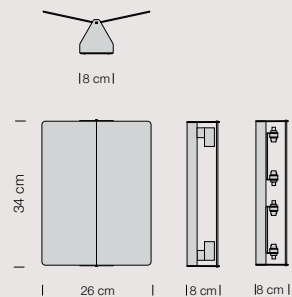

APPLIQUE À VOILET PIVOTANT PLIÉ

Wall lamp with a rectangular "voilet", with a poetical bended shape. Metal body, aluminium volet. Body painted in white, volet in natural anodized aluminium or in anodized black. Available with two R7s halogen lamping or E14 lampholders.

Codes

E14 natural AVP EWD 32 black AVP EWN 32

R7s natural AVP HWD 32 black AVP HWN 32

NEMO
MASTERS
Ch Perrinano