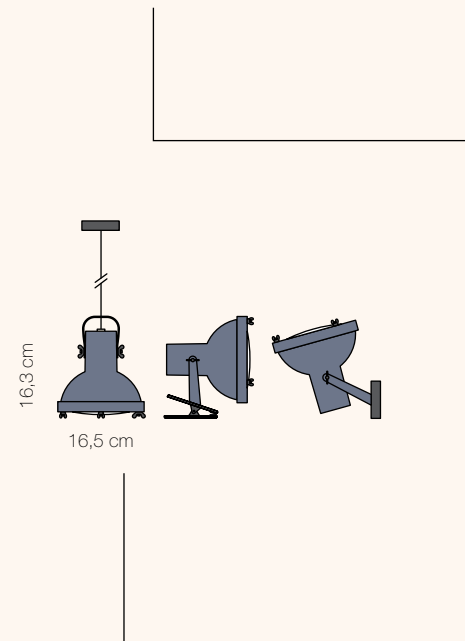

Projecteur 365

Projecteur 165

Escargot

Brésil

PROJECTEUR 365

The Projecteur of Le Corbusier was designed for the Chandigarh High Court (India) in 1954. Aluminium body painted in night blue or white sand, inner part in anodized aluminium, sandblasted glass diffuser. Screws in black chromed steel. Available in the floor, wall and pendant versions. Black suspension cable.