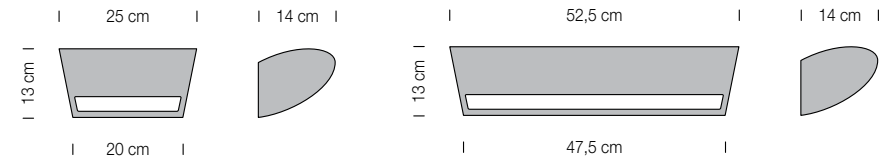

BRÉSIL

Historical applique made with an aluminium extruded structure, glass diffusers. Structure painted in grey or white, sandblasted glass.

Codes

25 cm white BRE PWW 31 grey BRE PDD 31
53 cm white BRE PWW 32 grey BRE PDD 32

NEMO
MASTERS
Le Corbusier®