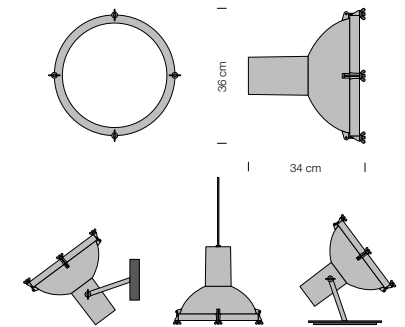

NEMO
MASTERS
Le Corbusier®