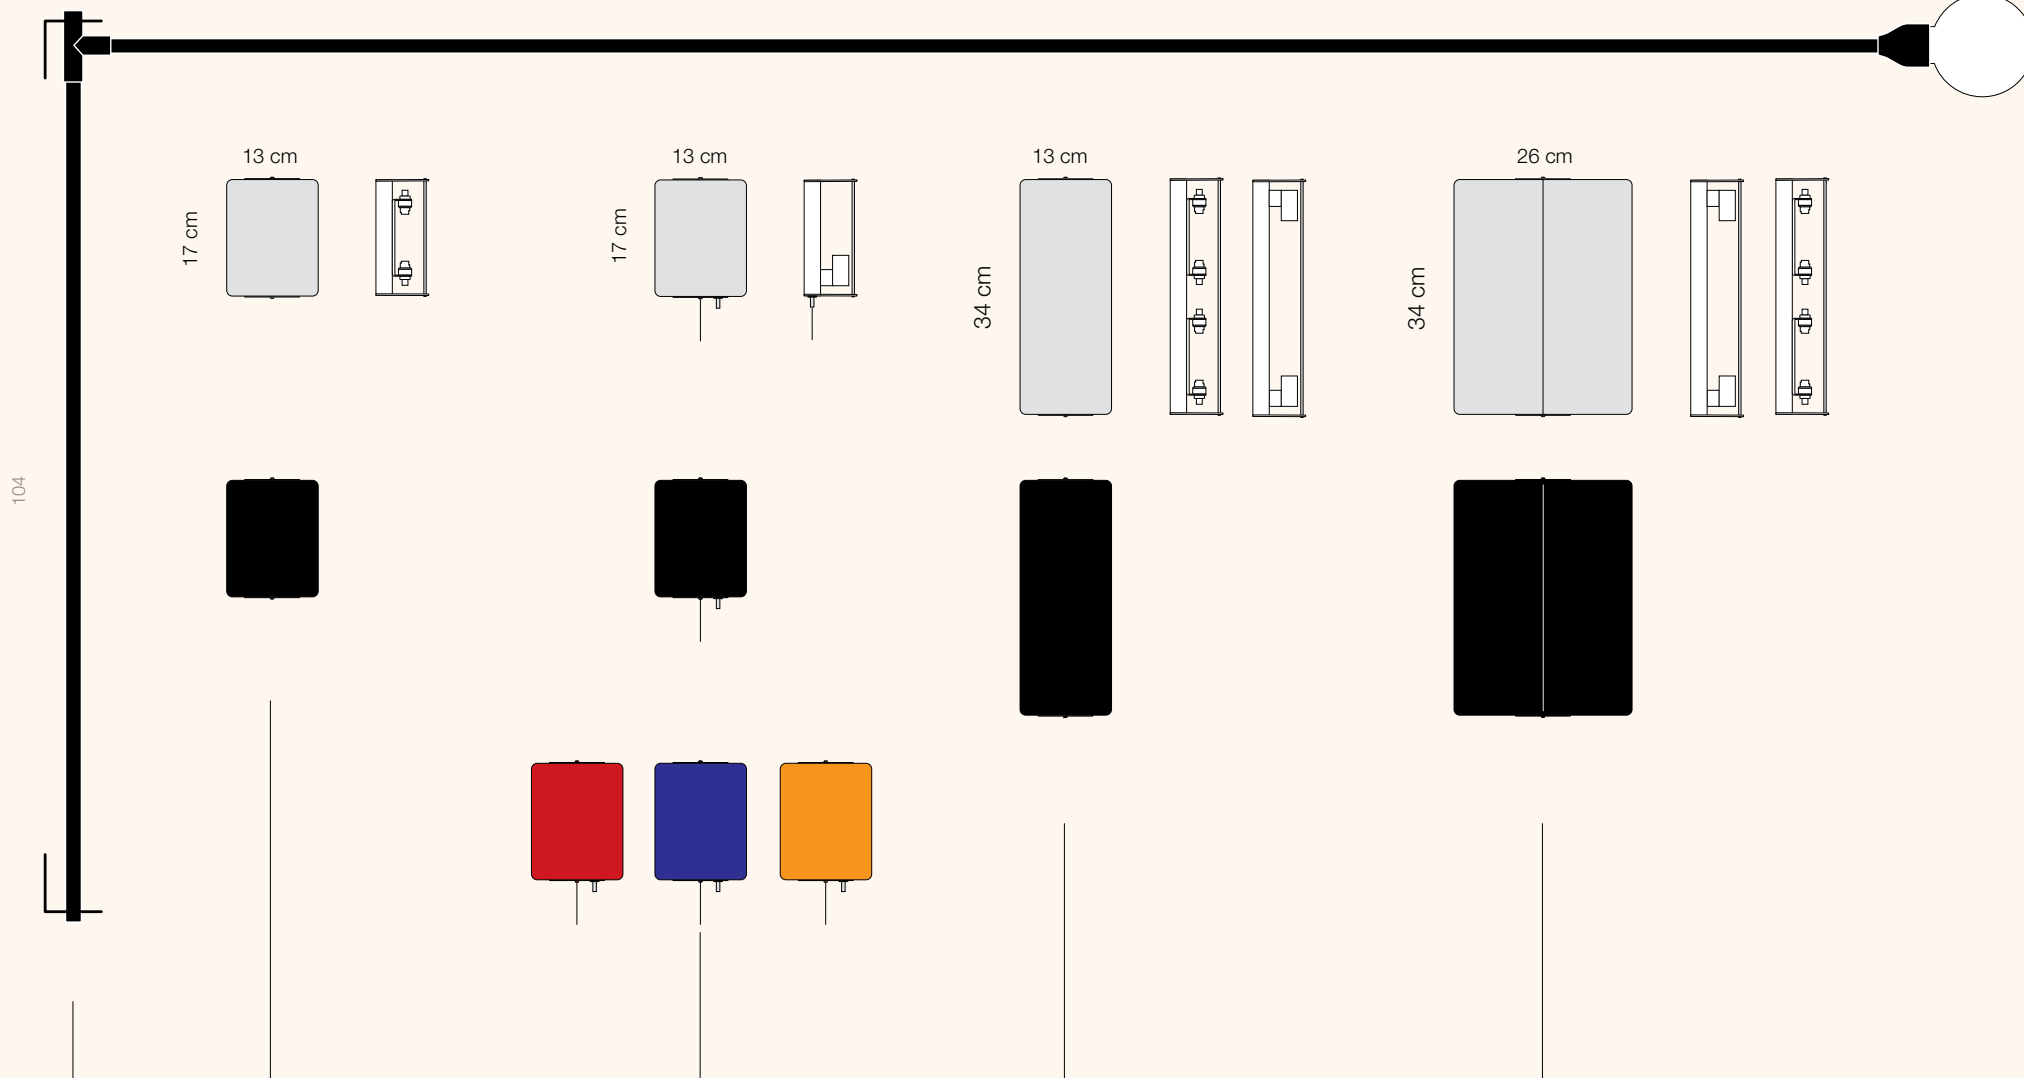

Potence
Pivotante

Applique à Volet
Pivotant

Applique à Volet
Pivotant Double

Applique à Volet
Pivotant Plié