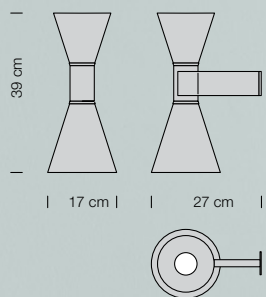

APPLIQUE DE MARSEILLE

Le Corbusier designed the Applique de Marseille for his Paris apartment at Rue Nungesser et Coli. Wall lamp, double emission, painted matt grey or whitewash aluminium, white inner part.

Codes

whitewash ADM EWW 31

grey ADM EDD 31

NEMO
MASTERS
Le Corbusier®