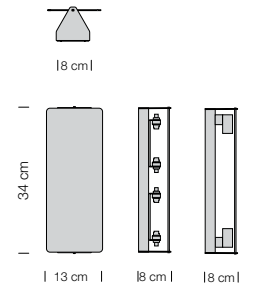

APPLIQUE À VOILET PIVOTANT DOUBLE

Wall lamp model composed by a rectangular "voilet", with double length compared to the little applique.
Metal body, aluminium volet. Body painted in white, volet in natural anodized aluminium or in anodized black.
Available with two R7s halogen lamping or E14 lampholders.

Codes

E14 natural AVP EWD 33 black AVP EWN 33

R7s natural AVP HWD 33 black AVP HWN 33

NEMO
MASTERS
Ch Perrinano