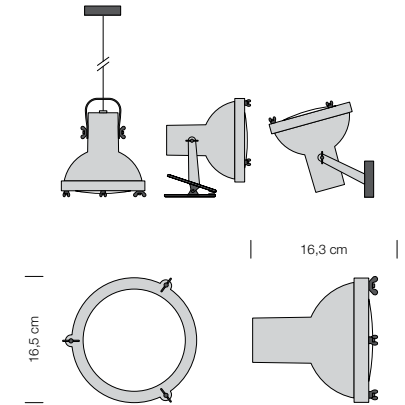

CODES

clip, night blue PRP FDW 11 *white sand* PRP FWS 11

suspension, night blue PRP FDW 51 *white sand* PRP FWS 51

wall, night blue PRP FDW 31 *white sand* PRP FWS 31

NEMO
MASTERS
Le Corbusier[®]

LAMPE DE MARSEILLE