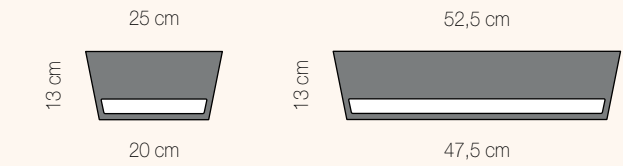

Projecteur 365

Projecteur 165

Escargot

Brésil

PROJECTEUR 365

The Projecteur of Le Corbusier was designed for the Chandigarh High Court (India) in 1954. Aluminium body painted in night blue or white sand, inner part in anodized aluminium, sandblasted glass diffuser. Screws in black chromed steel. Available in the floor, wall and pendant versions. Black suspension cable.