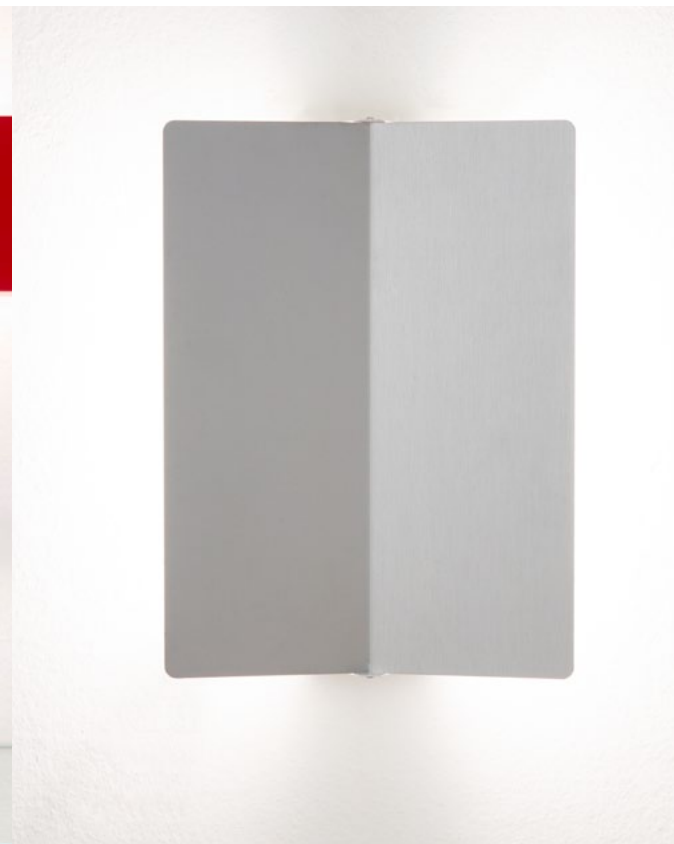

APPLIQUE À VOILET PIVOTANT PLIÉ

Wall lamp with a rectangular "voilet", with a poetical bended shape. Metal body, aluminium volet. Body painted in white, volet in natural anodized aluminium or in anodized black. Available with two R7s halogen lamping or E14 lampholders.

Codes

E14 natural AVP EWD 32 black AVP EWN 32

R7s natural AVP HWD 32 black AVP HWN 32

NEMO
MASTERS
Ch Perrinano