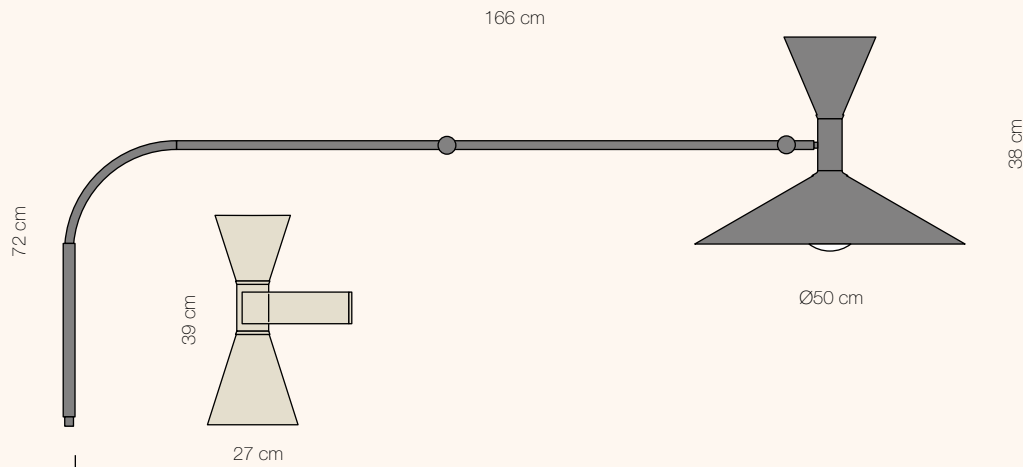

NEMO

MASTERS

Le Corbusier®

Lampe de Marseille