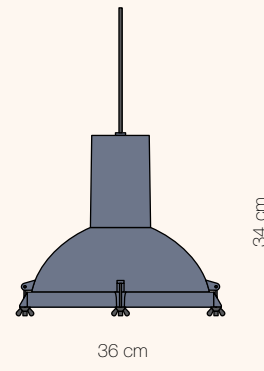

Projecteur 365

Projecteur 165

Escargot

Brésil

PROJECTEUR 365

The Projecteur of Le Corbusier was designed for the Chandigarh High Court (India) in 1954. Aluminium body painted in night blue or white sand, inner part in anodized aluminium, sandblasted glass diffuser. Screws in black chromed steel. Available in the floor, wall and pendant versions. Black suspension cable.