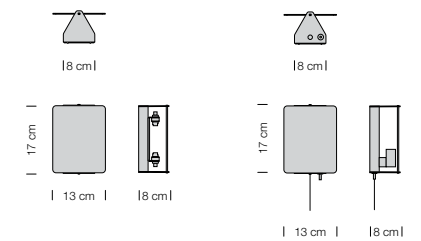

APPLIQUE À VOILET PIVOTANT

Wall lamp family composed by a rectangular "voilet" turning around its center to control the light flux. Metal body, aluminium volet. Body painted in white, volet in natural anodized aluminium, anodized black or painted in red, yellow or blue. E14 version with integrated switch, without installation.

Codes

E14 natural AVP EWD 31 black AVP EWN 31 red AVP EWR 31 yellow AVP EWG 31 blue AVP HWN 31
B2s natural AVP HWD 31 black AVP HWN 31

NEMO
MASTERS
Ch Perrinano