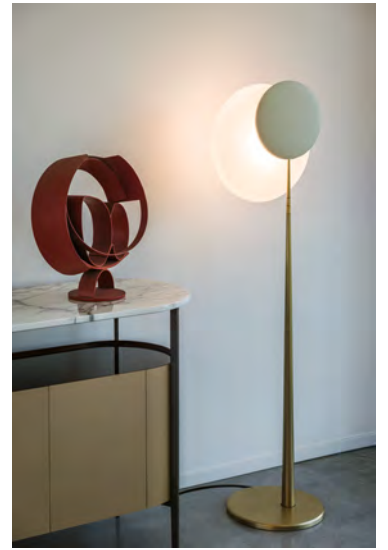

Poltrona Frau 2026 Novelties

True Over Time Collection

↘ Moonbeam floor lamp, Pelle Frau® SC 04 Latte front disc

↓ Archibald Sofa System, Haruka fabric in Whity color and Pelle Frau®
Nest Silice for the base
Archibald Sofa System, Pelle Frau® Nest Silice
Shiwa vase, grey color
Baldwin small table (by Ceccotti Collezioni), Tortora coloured glass top
with ash in a wenge stain structure