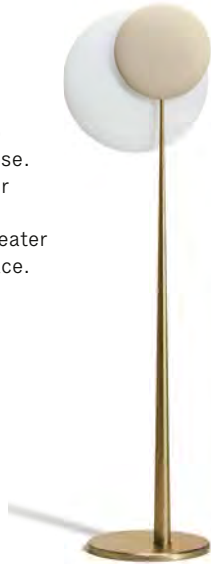

Moonbeam

Six N.Five

The celestial Moonbeam table lamp creates the illusion of a solar eclipse. Today, it is also available in a larger scale, both as a floor-standing and table version, offering even greater versatility and presence in any space.