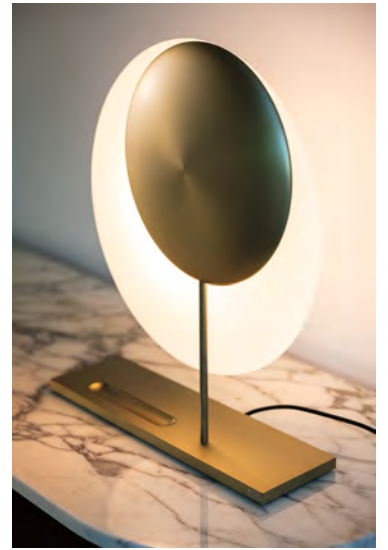

↘ Moonbeam Large table lamp, galvanized brass aluminum front disc

↓ Archibald Sofa System, Pelle Frau® SC 65 Vachette
Baldwin low table (by Ceccotti Collezioni), Moka ash with Calacatta marble top
Gio Ponti ORO floor lamp