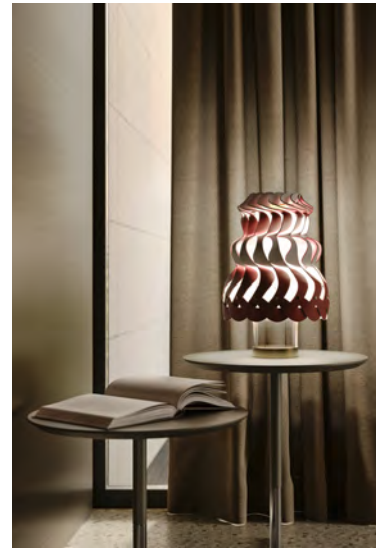

↳ Tullissè Small table lamp, Pelle Frau® SC 148 Lacca and SC 31 Quarzo Fumè

↓ Infinitamente 2.0, Calacatta marble with Pelle Frau® SC 187 Selva legs
Zabriskie Low cabinet 234x53 cm with optional overhead shelves, Pelle Frau®
SC 128 Carminio with trays in Pelle Frau® SC 56 Siena