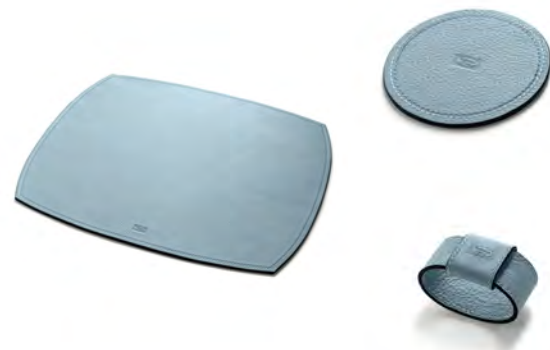

Chicware

Poltrona Frau Style & Design Centre

With Chicware, Poltrona Frau expands its offering with an essential, contemporary line for timeless classics. The double-face construction joins two leathers, offering two color variations in a single piece for versatile, personalized table settings.