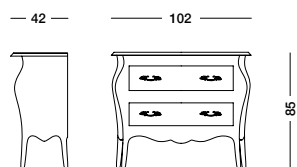

art.T 3804E