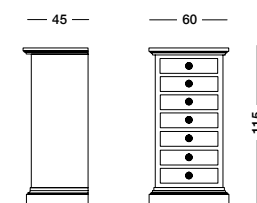

Comò Galen_Art. T3804E S05F27

Comò laccato bianco mandorla
con decoro riga grigia Canaletto.

*Almond white lacquered chest
of drawers with stripe decoration
in grey Canaletto.*

Лакированный комод цвета белого
миндального ореха с украшением
серой полоской Canaletto.

cm L102 P42 H85

art.T 3804E

Settimanale Oken_Art. T4753 S05

Settimanale bianco mandorla.

Almond white dresser.

Лакированный комод с семью ящиками
цвета белого миндального ореха.

cm L60 P45 H115

art. T4753