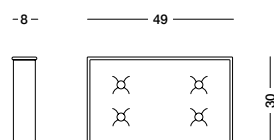

Cuscino Sailon_Art. T4385 RQ13

Cuscino tondo in tessuto Raffaello rosa ciclamino.
Round cushion in cyclamen pink Raffaello fabric.
Круглая подушка из ткани Raffaello розово-лилового цвета.

Cuscino Sailon_Art. T4387 RA01

Cuscino rettangolare in tessuto Botticelli rosa Indiana.
Rectangular cushion in indian rose Botticelli fabric.
Прямоугольная подушка из ткани Botticelli цвета индийской розы.

Cuscino Sailon_Art.T4389 RQ55

Cuscino rettangolare trapuntato in tessuto Raffaello verde bosco.
Rectangular quilted cushion in forrest green Raffaello fabric.
Прямоугольная стеганая подушка из ткани Raffaello зеленого цвета.

Cuscino Sailon_Art. T4386 RA01

Cuscino quadrato in tessuto Botticelli rosa Indiana.
Square cushion in Indian rose Botticelli fabric.
Квадратная подушка из ткани Botticelli цвета индийской розы.

art. T4389

Poltrona Adone_Art. T1577 S06RC05

Poltrona laccata coloniale e rivestimento in tessuto Dali puois verde acquamarina.
Khaki green lacquered armchair, covering in aqua green dotted Dali fabric.
Кресло крашенное в колониальном стиле, обивка ткань Dali puois, цвет аквамарин.

cm L97 P91 H50/119