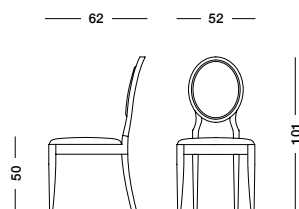

art. T1195A