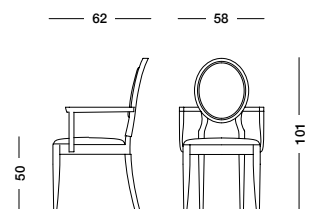

art. T1193A