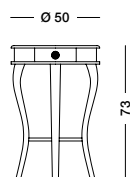

Tavolino Ariete_Art. T 4250 S20

Tavolino laccato melanzana selvatica

Small table in wild aubergine lacquer.

Лакированный столик цвета баклажана.

cm Ø50 H73

art. T4250