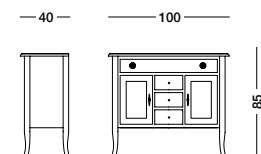

Console Bellot_Art. T3814 S60T77

Consolle mezzaluna laccata tortora e top in noce scuro.

Half-moon shake console in dove grey lacquer and black walnut top.

Лакированный столик в виде полумесяца бледно-коричневого цвета с сероватым оттенком и верхом, отделанным под темный орех.

cm L115 P46 H88

art. T3814

Console Ashen_Art. T1468 S05T09C09A09

Consolle laccata bianco mandorla, top, ante e cassetti in noce crudo.

Console in almond white lacquer, top and drawers in untreated walnut.

Лакированный столик цвета белого миндального ореха с верхом, дверцами и ящиками, отделанными под необработанный орех.

cm L100 P40 H85

art. T1468