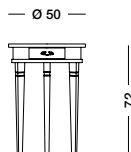

art. T1352

Tavolino Fox _Art. T1352 S05T09

Tavolino portalamпада laccato bianco mandorla e top in noce crudo.
Lamp stand small table in almond white lacquer and top in untreated walnut.

Лакированный столик для лампы цвета белого миндального ореха с верхом, отделанным под необработанный орех.

cm Ø50 H72

art. T1571