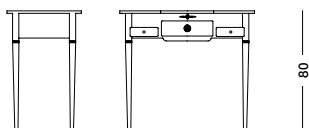

cm L90 P50 H80

art. T1495

— 50 — — 90 —

80

Bureau Delfino_Art. T4268 S55T19C19

Buroncino laccato testa di moro

e ciliegio nevada.

Small bureau in dark brown lacquer and Nevada cherry.