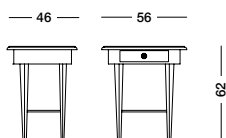

Tavolino Adams _Art. T4255 S05T09R09

Tavolino laccato bianco mandorla con top e ripiano in noce crudo.
Small table in almond white lacquer and top in untreated walnut.
Лакированный столик цвета белого миндального ореха с верхом и полкой, отделанными под необработанный орех.

cm L56 P46 H62

art. T4255