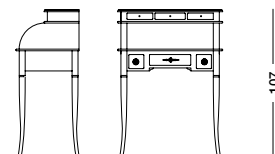

art. 4268

— 47 —   — 77 —