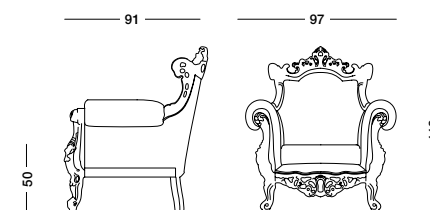

cm L97 P91 H50/119

art. T1577

Poltrona Messier_Art. T4381 PV04

Poltrona imbottita con rivestimento capitonné in pelle vintage Degas sughero.
upholstered armchair, covering in cork-coloured vintage Degas leather.