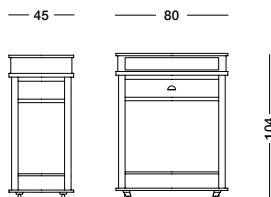

Carrello Ross_Art. T1221 S08C09

Carrello, tagliere laccato verde muschio, piano interno e cassetto in noce crudo.
Trolley, chopping board in moss green lacquer, inside shelf and drawer in untreated walnut.

Лакированная тележка, разделочная доска цвета зеленого мускуса, внутренняя полка и ящики с отделкой под необработанный орех.

cm L80 P45 H104

art. T1221

*Sempre al vostro servizio.
Carrelli e dispense attrezzate
per agevolare il lavoro
domestico senza rinunciare
allo stile.*

*Always at your service. Trolleys and larders
equipped to make house work easier without
doing away with style.*

*Всегда к вашим услугам. Тележки и
кухонные шкафы, оборудованные для
облегчения работы в быту, не отказываясь
от стиля.*

Dispensa Plato_Art. T1052 S08C09

Dispensa laccata verde muschio e cassetti noce crudo.
Store cupboard in moss green lacquer and drawers in untreated walnut.

Лакированный кухонный шкаф цвета зеленого мускуса с ящиками, отделанными под необработанный орех.

cm L82 P43 H154

art. T1052