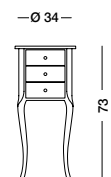

Portaoggetti Kao_Art. T4256 S20T09

Portaoggetti laccato melanzana selvatica

e top in noce crudo.

Wild aubergine unit and top in untreated walnut.

Лакированный предметный столик цвета

баклажана с верхом, отделанным под

необработанный орех.

cm Ø34 H73

art. T4256