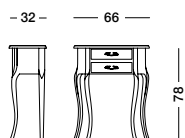

Console Palisa_Art. T4260 S05T09

Consolle laccata bianco mandorla e top in noce crudo.

Console in almond white lacquer and top untreated walnut.

Лакированный столик цвета белого миндального ореха с верхом, отделанным под необработанный орех.

cm L66 P32 H78

art. T4260

Console Libra_Art. T 4262 S40T09

Consolle laccata azzurro polinesia e top in noce crudo.

Console in Polynesian blue lacquer and top untreated walnut.

Лакированный столик голубого цвета

cm L90 P36 H79

art. T4262