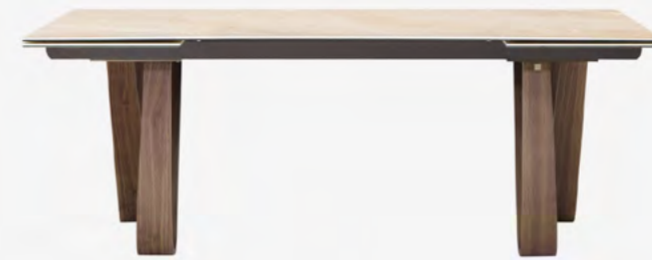

BUTTERFLY

СТОЛ