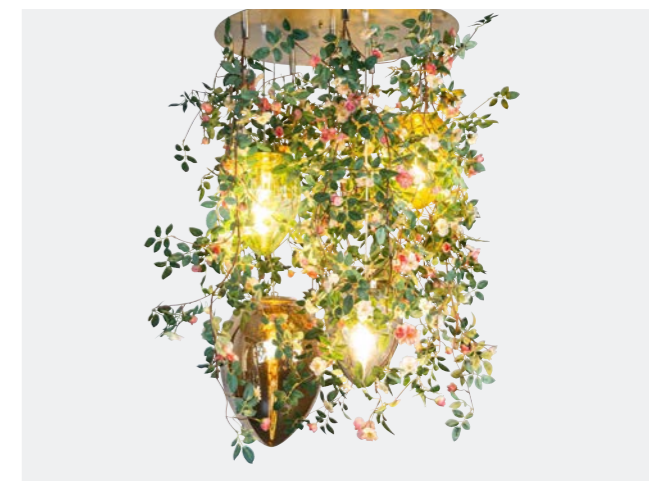

ROMANTIC ROSES + EGG
Ø 80 x h 110 cm 8880460.84