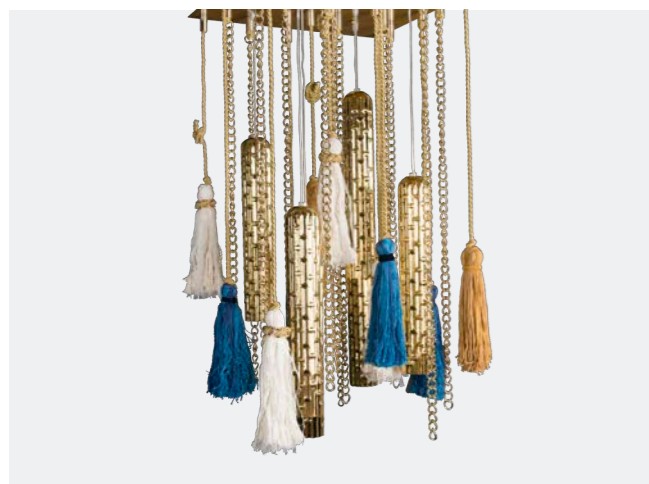

ETICA LIVING
50 x 50 x h 80 cm 8880081.99