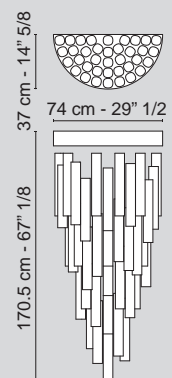

ANDY

Applique Andy
37 elementi in vetro soffiato lavorazione Muranese, piastra in acciaio inox lucido,

Applique Andy
37 components in blown Muranese glass, satin stainless steel.

7511698.00

Lampadina - *Bulb*

37 x 1,5W - G4 - 12V 2700K

IP 20