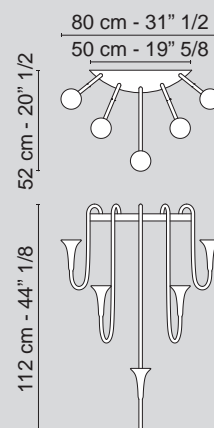

OCTOPUS

7511646.98

Lampadina / Bulb : E14 - 7 x 50 W max*

*lampadine non incluse
bulbs not included

7511647.98

Lampadina / Bulb : E14 - 5 x 50 W max*

*lampadine non incluse
bulbs not included