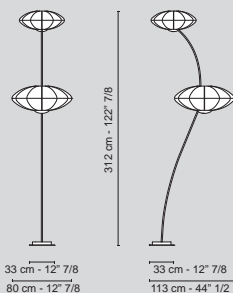

NUVOLA x 2

Materiali - Materials	acciaio - tessuto / stainless steel - fabric
Porta lampada - Bulb holder	E27
Lampadina - Bulb	2 x 60 W max
Codice - Code	7510559.00 lampadine non include bulbs not included