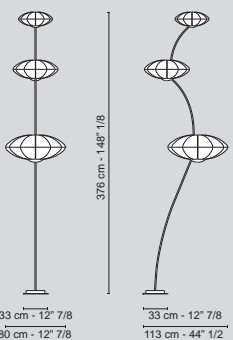

NUVOLA x 3

Materiali - Materials	acciaio - tessuto / stainless steel - fabric
Porta lampada - Bulb holder	E27
Lampadina - Bulb	3 x 60 W max
Codice - Code	7510558.00 lampadine non include bulbs not included