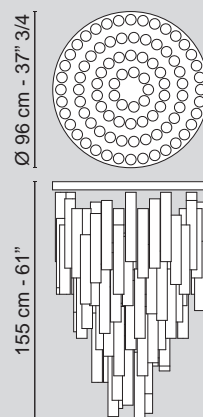

ANDY

CHANDELIERS

full customized

Lampadario Andy
90 elementi in vetro soffiato lavorazione Muranese, piastra in acciaio inox lucido,
Illuminazione a led e strip led RGB centrale con telecomando.

Chandelier Andy
90 components in blown Muranese glass, satin stainless steel
LED lighting and central RGB strip LED with remote controller.

7511627.00

Lampadina - Bulb

90 x 1,5W - G4 - 12V 2700K
Strip led RGB 14,4 W/ml

IP 20