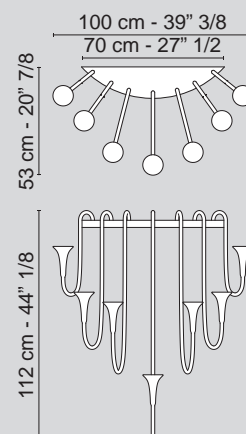

# OCTOPUS

Lampada da parete Octopus x 7 in pirex con piastra in acciaio  
 Wall lamp Octopus x 7 in pyrex with steel plate

7511646.98

Lampadina / Bulb : E14 - 7 x 50 W max\*

\*lampadine non incluse  
 bulbs not included