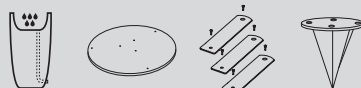

Accessori - Accessories