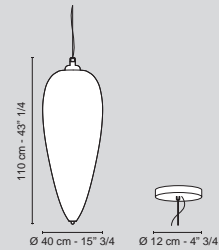

ARABESQUE SENSATION

SMALL

	HALOGEN	LED
Lampadina - <i>Bulb</i>	16 x G9 34 W	16 x G4 2.3 W
Consumo - <i>Power</i>	544 W	36,8 W
Flusso - <i>Flux</i>	16 x 435 Lm	16 x 190 Lm
Codice - <i>Code</i>	7511170.98	7511170.11

BIG

	HALOGEN	LED
Lampadina - <i>Bulb</i>	23 x G9 34 W	23 x G4 2.3 W
Consumo - <i>Power</i>	782 W	52,9 W
Flusso - <i>Flux</i>	23 x 435 Lm	23 x 190 Lm
Codice - <i>Code</i>	7511171.98	7511171.11

Finitura standard
Standard Finish

Cromo lucido
polished chrome

Finiture su richiesta
Finishes on request

Oro 24kt
24kt gold

Oro 24kt sat.
24kt saten gold

Rame
copper

Bronzo
bronze

Cromo nero
black nickel

Effetto corten
effect corten