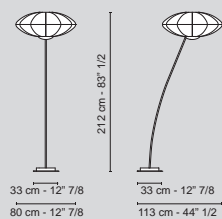

NUVOLA

NUVOLA x 1

Materiali - Materials	acciaio - tessuto / stainless steel - fabric
Porta lampada - Bulb holder	E27
Lampadina - Bulb	1 x 60 W max
Codice - Code	7510560.00 lampadine non include bulbs not included

NUVOLA x 2

Materiali - Materials	acciaio - tessuto / stainless steel - fabric
Porta lampada - Bulb holder	E27
Lampadina - Bulb	2 x 60 W max
Codice - Code	7510559.00 lampadine non include bulbs not included

NUVOLA x 3

Materiali - Materials	acciaio - tessuto / stainless steel - fabric
Porta lampada - Bulb holder	E27
Lampadina - Bulb	3 x 60 W max
Codice - Code	7510558.00 lampadine non include bulbs not included