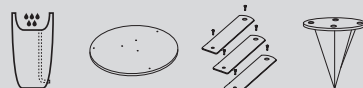

neutro/neutral arancio/orange rosso/red fucsia/fuchsia verde/green

Accessori - Accessories