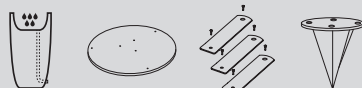

neutro/neutral arancio/orange rosso/red fucsia/fuchsia verde/green

Accessori - *Accessories*